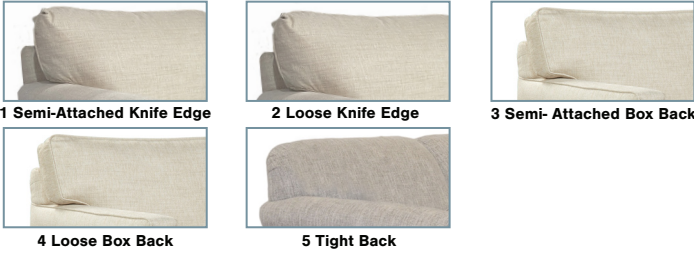

**1 CHOOSE YOUR ARM**

**2 CHOOSE YOUR BACK**

**3 CHOOSE YOUR WELT**

**4 CHOOSE YOUR BASE**

- The perfect solution to furnish small spaces
- 6 piece custom cocktail ottoman program
- 17 finish options
- Standard with Comfort Soft Cushion

# DESIGN Options

Design Options is our most fully customizable program with five distinct collections: F9, L9, C9, LC9 and M9. Choose a collection that suits your style and build your own sectional, sofa, loveseat, chair or ottoman exactly as you want it!

## 3 CHOOSE YOUR BASE

- Shallow seat depth options on sofas, loveseats, & chairs.
- 17 Finish options
- 2 Cushion Options: Comfort Soft Cushion and Blend Down Cushion

## 3 CHOOSE YOUR BASE

- Shallow seat depth options on sofas, loveseats, & chairs.
- 17 Finish options
- Standard with Comfort Coil Cushion