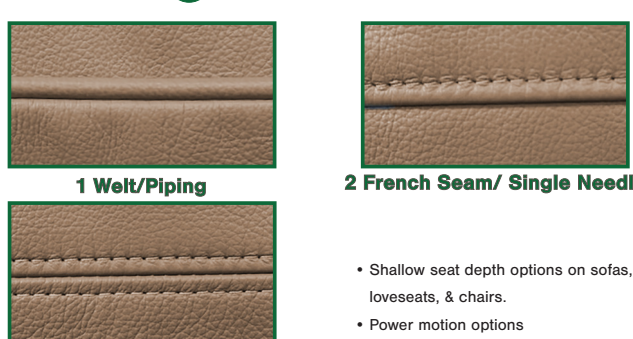

3 CHOOSE YOUR WELT

- Shallow seat depth options on sofas, loveseats, & chairs.
- Power motion options
- Standard with Comfort Coil Cushion