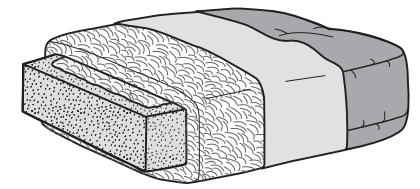

# DESIGN Options

Design Options is our most fully customizable program with five distinct collections: F9, L9, C9, LC9 and M9. Choose a collection that suits your style and build your own sectional, sofa, loveseat, chair or ottoman exactly as you want it!

## Upholstery Cushions

**Comfort Soft Cushion (DPT)**  
 2.0 High density Preserve High Resilient foam, wrapped in a thick fiber batting, and encased in 100% cotton down proof ticking. Available in C9,F9 and M9.