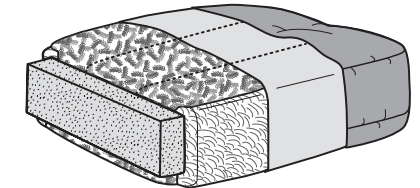

# DESIGN Options

Design Options is our most fully customizable program with five distinct collections: F9, L9, C9, LC9 and M9. Choose a collection that suits your style and build your own sectional, sofa, loveseat, chair or ottoman exactly as you want it!

## Upholstery Cushions

**Comfort Soft Cushion (DPT)**  
 2.0 High density Preserve High Resilient foam, wrapped in a thick fiber batting, and encased in 100% cotton down proof ticking. Available in C9,F9 and M9.

**Comfort Coil Cushion (DPT)**  
 2.0 High density high resilient foam core with 50-60 pocketed micro-coils all encased in 100% cotton down proof ticking. Available in L9 and LC9.

**Blend Down Cushion (BD)**  
 2.0 High density Preserve High Resilient foam, capped on top and bottom with a 50/50 blend of fiber (50%) and feathers/ down (50%) and encased in a 100% cotton, hypoallergenic down proof ticking. Available in C9.