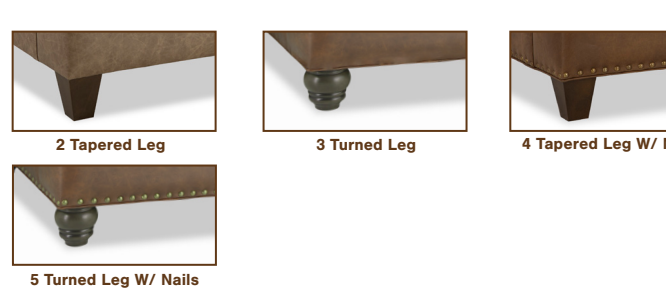

- Shallow seat depth options on sofas, loveseats, & chairs.
- 17 Finish options
- Standard with Comfort Coil Cushion