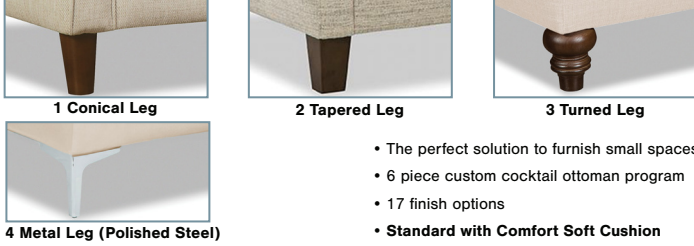

4 CHOOSE YOUR BASE