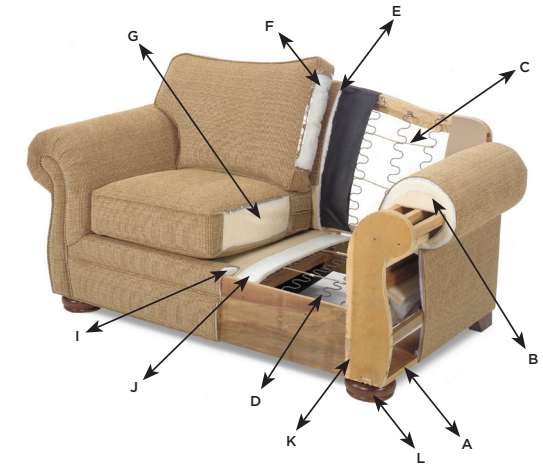

CRAFTMASTER FRAME CONSTRUCTION

A- Hardwood frame consisting of hardwood rails and hardwood laminates.

B- Heavily padded arms.

C- Double tie wires on back & seat springs for additional support (some styles utilize webbing in backs, as design dictates.)

D- Heavy gauge sinuous wire springs for durability and comfort.

E- Heavily padded in-back.

F- 100% Dacron polyester fiber back cushion encased in a sewn ticking with separate compartments to prevent fiber from settling to the bottom. Zippers in all inside back cushions.

G- 2.0 density high resiliency foam core with Dacron fiber wrapping (Industry standard is typically 1.8.) Free of fire retardant chemicals. Blend Down cushion and toss pillows available on select styles.

H- Fully lined tailored skirts.

I- Padded edge roll.

J- Insulated seat pad for added comfort.

K- Joints are interlocking mortise and tenon or double dowelled, glued, & corner blocked for durability.

L- Wood legs on skirted styles are built into the frame for strength & durability. Exposed wood, decorative legs are securely mounted to the base of the frame.

*Actual Frame Construction may vary by style depending on product design.

COMPETITIVE ADVANTAGE

- Over 100 sofa and sectional groups to choose from
- Over 150 accent pieces
- Wide variety of styles including modern, traditional, transitional, casual, cottage, and slipcovers
- CM Leather, custom order leather program, Made in America
- Over 700 custom order fabrics + 50 leathers
- Performance fabrics- Family Life & Revolution
- Total custom order- Choose any fabric
- Custom finish & nail head options
- Full service web site with fabric draping customization
- Quick turnaround on custom orders
- Quick Ship program on select styles
- Unsurpassed quality in our price range
- Limited lifetime frame warranty
- 10 year warranty on seat cores & 5 years on springs
- Products are produced from eco-friendly materials
- Sleepers available on many styles

* Exclusive Licensee for the
Paula Deen Home Collection