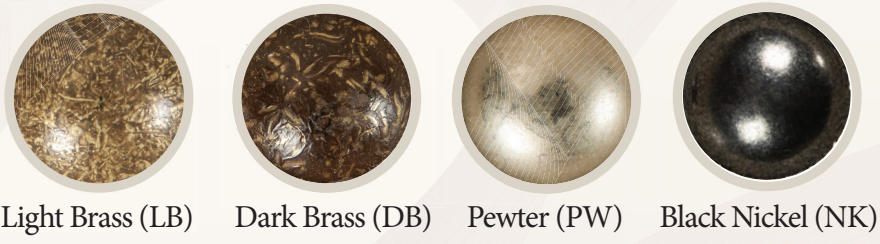

PAULA DEEN Home

Design Options

Create your own unique piece with a little inspiration from Paula!
24 pieces to choose from - All with Blend Down cushions & toss pillows.

STEP 1: Choose your arm

0-Ottoman

**Nail Head Finish Options

(If not specified, Light Brass is the standard nail finish)

STEP 2: Choose your back

1-Bed Pillow-Attached

2-Bed Pillow-Loose

3-Box Border-Attached

4-Box Border-Loose

0-Ottoman

STEP 3: Choose your base

STEP 5: Choose your finish

- Barton
- Black
- Cashmere
- Classic Cherry
- Cognac
- Conciare
- Francais
- Greige
- Latte
- Linen
- Manhattan
- Molasses
- Pecan
- River House
- Shadow
- Sun-Bleached Cypress
- Tobacco