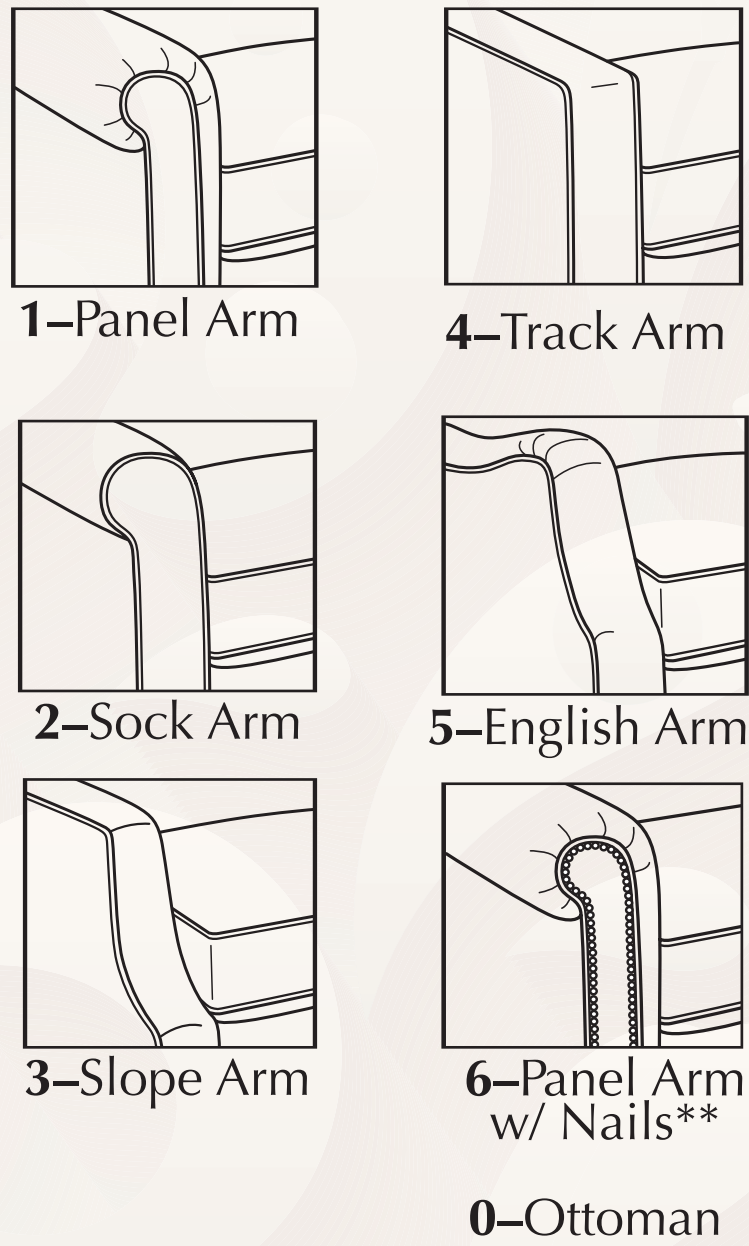

PAULA DEEN Home

Design Options

Create your own unique piece with a little inspiration from Paula!
24 pieces to choose from - All with Blend Down cushions & toss pillows.

STEP 1: Choose your arm

0-Ottoman

**Nail Head Finish Options

(If not specified, Light Brass is the standard nail finish)

STEP 2: Choose your back

1-Bed Pillow-Attached

2-Bed Pillow-Loose

3-Box Border-Attached

4-Box Border-Loose

0-Ottoman

STEP 3: Choose your base

1-Skirted

2-Tapered Leg

3-Turned Leg

4-Tapered Leg w/nails on the front & sides of base**

4-Turned Leg w/nails on the front & sides of base**

STEP 4: Choose your item

Style Number	Item	W-D-H	Arm Height
#00BD	Ottoman	31x24x20	-
#05BD	Shallow Seat Depth Chair	35 to 39x37x37	27
#10BD	Chair	35 to 39x40x37	27
#13BD	Armless Chair	26x40x37	-
#14BD	Pie Wedge	72x49x37	-
#21BD	RAF Cuddler	55x49x37	27
#22BD	LAF Cuddler	55x49x37	27
#25BD	Shallow Seat Depth Loveseat	61 to 65x37x37	27
#30BD	Loveseat	61 to 65x40x37	27
#31BD	RAF Loveseat	57 to 59x40x37	27
#32BD	LAF Loveseat	57 to 59x40x37	27
#33BD	Armless Loveseat	53x40x37	-
#34BD	Corner	40x40x37	-
#40BD	Shallow Seat Depth Sofa	86 to 90x37x37	27
#41BD	RAF Chaise	31 to 33x65x37	27
#42BD	LAF Chaise	31 to 33x65x37	27
#47BD	Shallow Seat Depth Apt. Sofa	77 to 81x37x37	27
#50BD	Sofa	86 to 90x40x37	27
#51BD	RAF Sofa	83 to 85x40x37	27
#52BD	LAF Sofa	83 to 85x40x37	27
#54BD	Extended Sofa	95 to 99x40x37	27
#55BD	Apartment Sofa	77 to 81x40x37	27
#58BD	RAF Sofa w/ Return	96 to 98x40x37	27
#59BD	LAF Sofa w/ Return	96 to 98x40x37	27