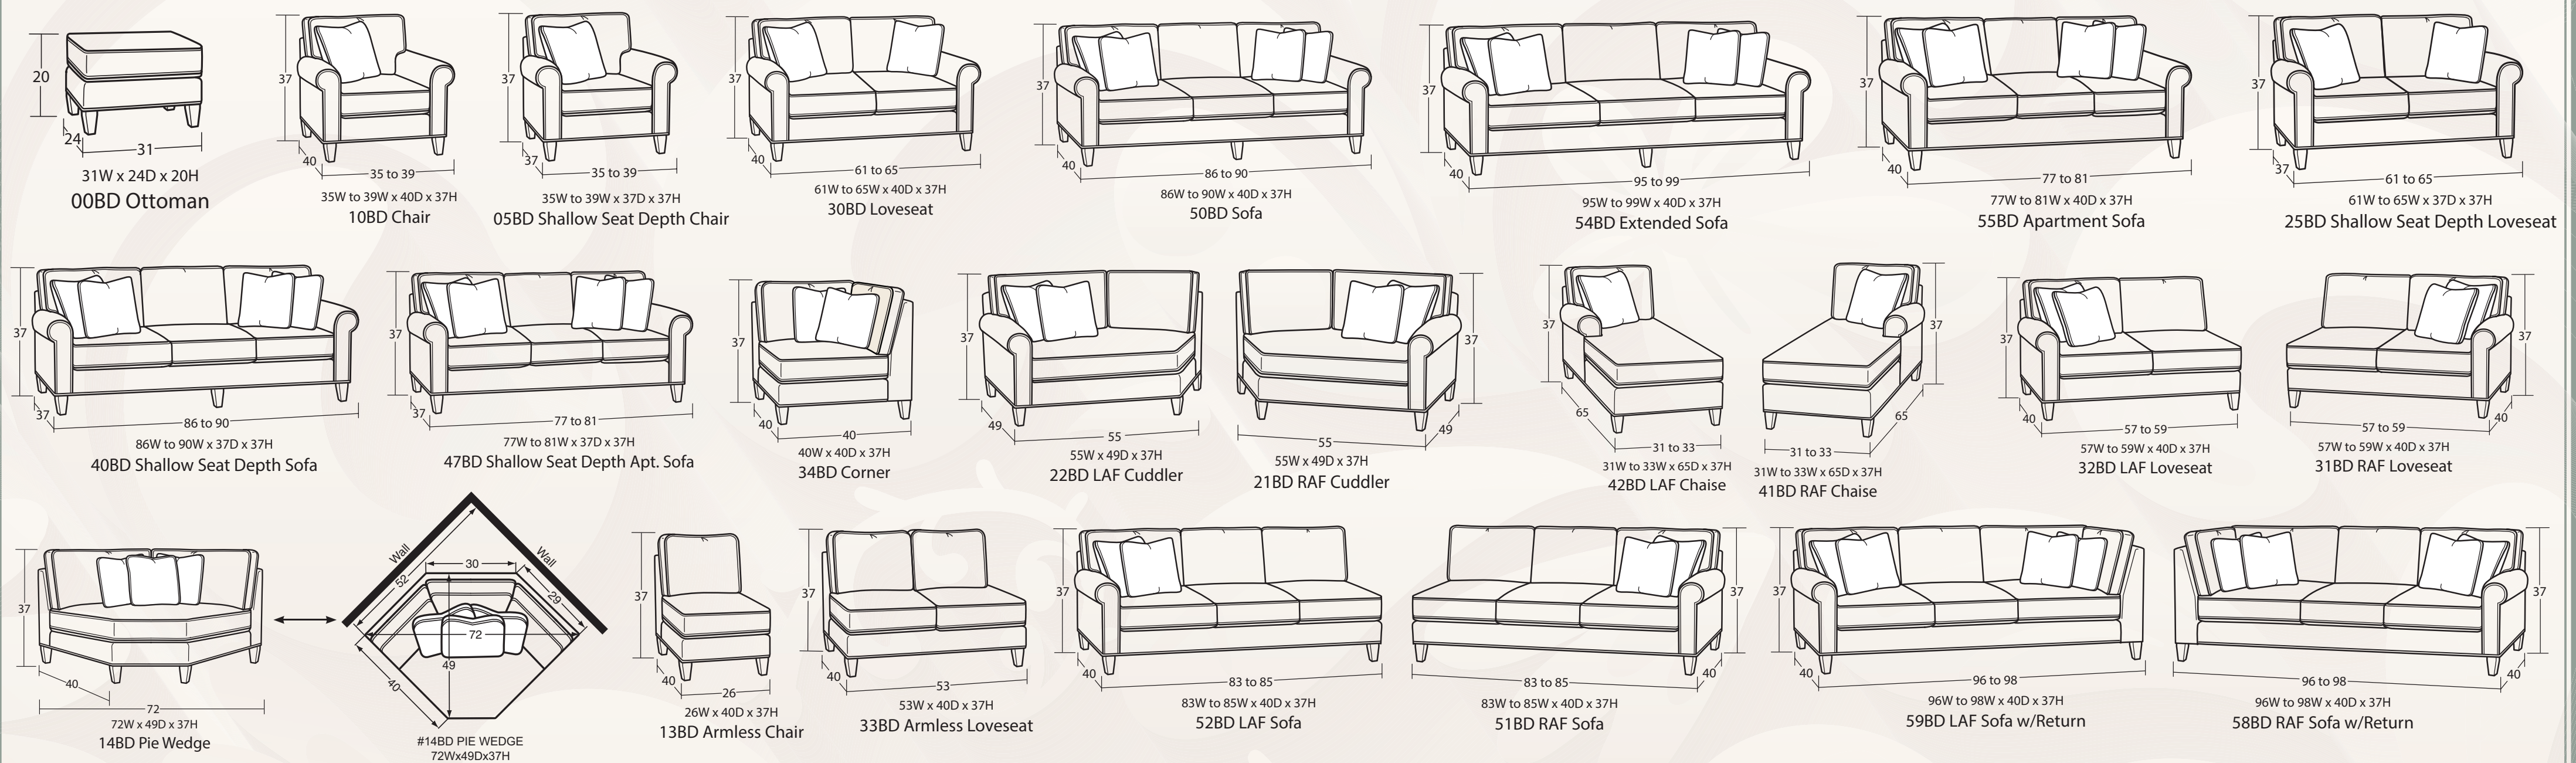

PAULA DEEN Home

Design Options

Create your own unique piece with a little inspiration from Paula!
24 pieces to choose from - All with Blend Down cushions & toss pillows.

STEP 1: Choose your arm

0-Ottoman

**Nail Head Finish Options

(If not specified, Light Brass is the standard nail finish)

STEP 2: Choose your back

1-Bed Pillow-Attached

2-Bed Pillow-Loose

3-Box Border-Attached

4-Box Border-Loose

0-Ottoman

STEP 3: Choose your base

1-Skirted

2-Tapered Leg

3-Turned Leg

4-Tapered Leg w/nails on the front & sides of base**

4-Turned Leg w/nails on the front & sides of base**

STEP 4: Choose your item

Style Number	Item	W-D-H	Arm Height
#00BD	Ottoman	31x24x20	-
#05BD	Shallow Seat Depth Chair	35 to 39x37x37	27
#10BD	Chair	35 to 39x40x37	27
#13BD	Armless Chair	26x40x37	-
#14BD	Pie Wedge	72x49x37	-
#21BD	RAF Cuddler	55x49x37	27
#22BD	LAF Cuddler	55x49x37	27
#25BD	Shallow Seat Depth Loveseat	61 to 65x37x37	27
#30BD	Loveseat	61 to 65x40x37	27
#31BD	RAF Loveseat	57 to 59x40x37	27
#32BD	LAF Loveseat	57 to 59x40x37	27
#33BD	Armless Loveseat	53x40x37	-
#34BD	Corner	40x40x37	-
#40BD	Shallow Seat Depth Sofa	86 to 90x37x37	27
#41BD	RAF Chaise	31 to 33x65x37	27
#42BD	LAF Chaise	31 to 33x65x37	27
#47BD	Shallow Seat Depth Apt. Sofa	77 to 81x37x37	27
#50BD	Sofa	86 to 90x40x37	27
#51BD	RAF Sofa	83 to 85x40x37	27
#52BD	LAF Sofa	83 to 85x40x37	27
#54BD	Extended Sofa	95 to 99x40x37	27
#55BD	Apartment Sofa	77 to 81x40x37	27
#58BD	RAF Sofa w/ Return	96 to 98x40x37	27
#59BD	LAF Sofa w/ Return	96 to 98x40x37	27

Available Pieces

Sample Configurations