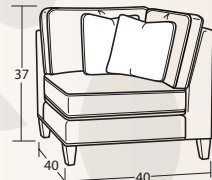

86W to 90W x 37D x 37H
40BD Shallow Seat Depth Sofa

77W to 81W x 37D x 37H
47BD Shallow Seat Depth Apt. Sofa

53W x 40D x 37H
33BD Armless Loveseat

26W x 40D x 37H
13BD Armless Chair

CHAIRS & OTTOMANS

35W to 39W x 40D x 37H
10BD Chair

35W to 39W x 37D x 37H
05BD Shallow Seat Depth Chair

31W x 24D x 20H
00BD Ottoman

SECTIONAL PIECES

31W to 33W x 65D x 37H
42BD LAF Chaise

31W to 33W x 65D x 37H
41BD RAF Chaise

96W to 98W x 40D x 37H
59BD LAF Sofa w/Return

96W to 98W x 40D x 37H
58BD RAF Sofa w/Return

55W x 49D x 37H
22BD LAF Cuddler

55W x 49D x 37H
21BD RAF Cuddler

57W to 59W x 40D x 37H
32BD LAF Loveseat

57W to 59W x 40D x 37H
31BD RAF Loveseat

40W x 40D x 37H
34BD Corner

83W to 85W x 40D x 37H
52BD LAF Sofa

83W to 85W x 40D x 37H
51BD RAF Sofa

72W x 49D x 37H
14BD Pie Wedge

#14BD PIE WEDGE
72Wx49Dx37H

PAULA DEEN
Home

Custom Order Upholstery Collection

Designing a room full of furniture has never been so easy!
Sample Configurations