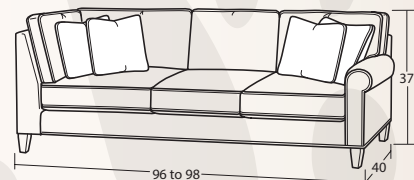

SOFAS & LOVESEATS

61W to 65W x 40D x 37H
30BD Loveseat

86W to 90W x 40D x 37H
50BD Sofa

95W to 99W x 40D x 37H
54BD Extended Sofa

77W to 81W x 40D x 37H
55BD Apartment Sofa

61W to 65W x 37D x 37H
25BD Shallow Seat Depth Loveseat

86W to 90W x 37D x 37H
40BD Shallow Seat Depth Sofa

77W to 81W x 37D x 37H
47BD Shallow Seat Depth Apt. Sofa

53W x 40D x 37H
33BD Armless Loveseat

26W x 40D x 37H
13BD Armless Chair

CHAIRS & OTTOMANS

35W to 39W x 40D x 37H
10BD Chair

35W to 39W x 37D x 37H
05BD Shallow Seat Depth Chair

31W x 24D x 20H
00BD Ottoman

SECTIONAL PIECES

31W to 33W x 65D x 37H
42BD LAF Chaise

31W to 33W x 65D x 37H
41BD RAF Chaise

96W to 98W x 40D x 37H
59BD LAF Sofa w/Return

96W to 98W x 40D x 37H
58BD RAF Sofa w/Return

55W x 49D x 37H
22BD LAF Cuddler

55W x 49D x 37H
21BD RAF Cuddler

57W to 59W x 40D x 37H
32BD LAF Loveseat

57W to 59W x 40D x 37H
31BD RAF Loveseat

40W x 40D x 37H
34BD Corner