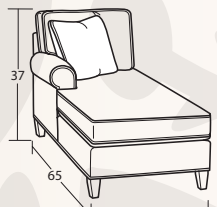

SOFAS & LOVESEATS

61W to 65W x 40D x 37H
30BD Loveseat

86W to 90W x 40D x 37H
50BD Sofa

95W to 99W x 40D x 37H
54BD Extended Sofa

77W to 81W x 40D x 37H
55BD Apartment Sofa

61W to 65W x 37D x 37H
25BD Shallow Seat Depth Loveseat

86W to 90W x 37D x 37H
40BD Shallow Seat Depth Sofa

77W to 81W x 37D x 37H
47BD Shallow Seat Depth Apt. Sofa

53W x 40D x 37H
33BD Armless Loveseat

26W x 40D x 37H
13BD Armless Chair

CHAIRS & OTTOMANS

35W to 39W x 40D x 37H
10BD Chair

35W to 39W x 37D x 37H
05BD Shallow Seat Depth Chair

31W x 24D x 20H
00BD Ottoman

SECTIONAL PIECES

31W to 33W x 65D x 37H
42BD LAF Chaise

31W to 33W x 65D x 37H
41BD RAF Chaise

96W to 98W x 40D x 37H
59BD LAF Sofa w/Return