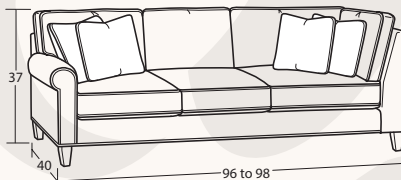

SOFAS & LOVESEATS

61W to 65W x 40D x 37H
30BD Loveseat

86W to 90W x 40D x 37H
50BD Sofa

95W to 99W x 40D x 37H
54BD Extended Sofa

77W to 81W x 40D x 37H
55BD Apartment Sofa

61W to 65W x 37D x 37H
25BD Shallow Seat Depth Loveseat

86W to 90W x 37D x 37H
40BD Shallow Seat Depth Sofa

77W to 81W x 37D x 37H
47BD Shallow Seat Depth Apt. Sofa

53W x 40D x 37H
33BD Armless Loveseat

26W x 40D x 37H
13BD Armless Chair

CHAIRS & OTTOMANS

35W to 39W x 40D x 37H
10BD Chair

35W to 39W x 37D x 37H
05BD Shallow Seat Depth Chair

31W x 24D x 20H
00BD Ottoman

SECTIONAL PIECES

31W to 33W x 65D x 37H
42BD LAF Chaise

31W to 33W x 65D x 37H
41BD RAF Chaise

96W to 98W x 40D x 37H
59BD LAF Sofa w/Return

96W to 98W x 40D x 37H
58BD RAF Sofa w/Return

55W x 49D x 37H
22BD LAF Cuddler

55W x 49D x 37H
21BD RAF Cuddler

57W to 59W x 40D x 37H
32BD LAF Loveseat

57W to 59W x 40D x 37H
31BD RAF Loveseat

40W x 40D x 37H
34BD Corner