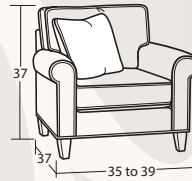

SOFAS & LOVESEATS

61W to 65W x 40D x 37H
30BD Loveseat

86W to 90W x 40D x 37H
50BD Sofa

95W to 99W x 40D x 37H
54BD Extended Sofa

77W to 81W x 40D x 37H
55BD Apartment Sofa

61W to 65W x 37D x 37H
25BD Shallow Seat Depth Loveseat

86W to 90W x 37D x 37H
40BD Shallow Seat Depth Sofa

77W to 81W x 37D x 37H
47BD Shallow Seat Depth Apt. Sofa

53W x 40D x 37H
33BD Armless Loveseat

26W x 40D x 37H
13BD Armless Chair

CHAIRS & OTTOMANS

35W to 39W x 40D x 37H
10BD Chair

35W to 39W x 37D x 37H
05BD Shallow Seat Depth Chair

31W x 24D x 20H
00BD Ottoman

SECTIONAL PIECES

31W to 33W x 65D x 37H
42BD LAF Chaise

31W to 33W x 65D x 37H
41BD RAF Chaise

96W to 98W x 40D x 37H
59BD LAF Sofa w/Return

96W to 98W x 40D x 37H
58BD RAF Sofa w/Return

55W x 49D x 37H
22BD LAF Cuddler

55W x 49D x 37H
21BD RAF Cuddler

57W to 59W x 40D x 37H
32BD LAF Loveseat

57W to 59W x 40D x 37H
31BD RAF Loveseat

40W x 40D x 37H
34BD Corner