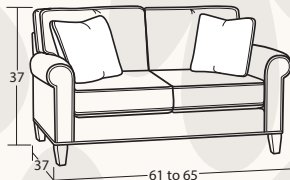

SOFAS & LOVESEATS

61W to 65W x 40D x 37H
30BD Loveseat

86W to 90W x 40D x 37H
50BD Sofa

95W to 99W x 40D x 37H
54BD Extended Sofa

77W to 81W x 40D x 37H
55BD Apartment Sofa

61W to 65W x 37D x 37H
25BD Shallow Seat Depth Loveseat

86W to 90W x 37D x 37H
40BD Shallow Seat Depth Sofa

77W to 81W x 37D x 37H
47BD Shallow Seat Depth Apt. Sofa

53W x 40D x 37H
33BD Armless Loveseat

26W x 40D x 37H
13BD Armless Chair

CHAIRS & OTTOMANS

35W to 39W x 40D x 37H
10BD Chair

35W to 39W x 37D x 37H
05BD Shallow Seat Depth Chair

31W x 24D x 20H
00BD Ottoman

SECTIONAL PIECES

31W to 33W x 65D x 37H
42BD LAF Chaise

31W to 33W x 65D x 37H
41BD RAF Chaise

96W to 98W x 40D x 37H
59BD LAF Sofa w/Return