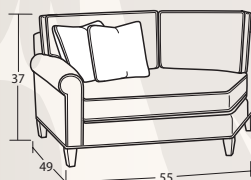

SOFAS & LOVESEATS

61W to 65W x 40D x 37H
30BD Loveseat

86W to 90W x 40D x 37H
50BD Sofa

95W to 99W x 40D x 37H
54BD Extended Sofa

77W to 81W x 40D x 37H
55BD Apartment Sofa

61W to 65W x 37D x 37H
25BD Shallow Seat Depth Loveseat

86W to 90W x 37D x 37H
40BD Shallow Seat Depth Sofa

77W to 81W x 37D x 37H
47BD Shallow Seat Depth Apt. Sofa

53W x 40D x 37H
33BD Armless Loveseat

26W x 40D x 37H
13BD Armless Chair

CHAIRS & OTTOMANS

35W to 39W x 40D x 37H
10BD Chair

35W to 39W x 37D x 37H
05BD Shallow Seat Depth Chair

31W x 24D x 20H
00BD Ottoman

SECTIONAL PIECES

31W to 33W x 65D x 37H
42BD LAF Chaise

31W to 33W x 65D x 37H
41BD RAF Chaise

96W to 98W x 40D x 37H
59BD LAF Sofa w/Return

96W to 98W x 40D x 37H
58BD RAF Sofa w/Return

55W x 49D x 37H
22BD LAF Cuddler

55W x 49D x 37H
21BD RAF Cuddler

57W to 59W x 40D x 37H
32BD LAF Loveseat

57W to 59W x 40D x 37H
31BD RAF Loveseat

40W x 40D x 37H
34BD Corner