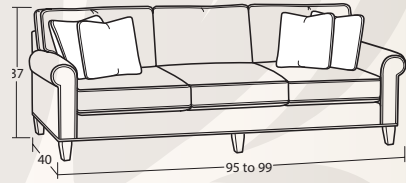

SOFAS & LOVESEATS

61W to 65W x 40D x 37H
30BD Loveseat

86W to 90W x 40D x 37H
50BD Sofa

95W to 99W x 40D x 37H
54BD Extended Sofa

77W to 81W x 40D x 37H
55BD Apartment Sofa

61W to 65W x 37D x 37H
25BD Shallow Seat Depth Loveseat

86W to 90W x 37D x 37H
40BD Shallow Seat Depth Sofa

77W to 81W x 37D x 37H
47BD Shallow Seat Depth Apt. Sofa

53W x 40D x 37H
33BD Armless Loveseat

26W x 40D x 37H
13BD Armless Chair

CHAIRS & OTTOMANS

35W to 39W x 40D x 37H
10BD Chair

35W to 39W x 37D x 37H
05BD Shallow Seat Depth Chair

31W x 24D x 20H
00BD Ottoman

SECTIONAL PIECES

31W to 33W x 65D x 37H
42BD LAF Chaise

31W to 33W x 65D x 37H
41BD RAF Chaise

96W to 98W x 40D x 37H
59BD LAF Sofa w/Return

96W to 98W x 40D x 37H
58BD RAF Sofa w/Return

55W x 49D x 37H
22BD LAF Cuddler

55W x 49D x 37H
21BD RAF Cuddler

57W to 59W x 40D x 37H
32BD LAF Loveseat

57W to 59W x 40D x 37H
31BD RAF Loveseat

40W x 40D x 37H
34BD Corner