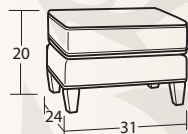

SOFAS & LOVESEATS

61W to 65W x 40D x 37H
30BD Loveseat

86W to 90W x 40D x 37H
50BD Sofa

95W to 99W x 40D x 37H
54BD Extended Sofa

77W to 81W x 40D x 37H
55BD Apartment Sofa

61W to 65W x 37D x 37H
25BD Shallow Seat Depth Loveseat

86W to 90W x 37D x 37H
40BD Shallow Seat Depth Sofa

77W to 81W x 37D x 37H
47BD Shallow Seat Depth Apt. Sofa

53W x 40D x 37H
33BD Armless Loveseat

26W x 40D x 37H
13BD Armless Chair

CHAIRS & OTTOMANS

35W to 39W x 40D x 37H
10BD Chair

35W to 39W x 37D x 37H
05BD Shallow Seat Depth Chair

31W x 24D x 20H
00BD Ottoman

SECTIONAL PIECES

31W to 33W x 65D x 37H
42BD LAF Chaise

31W to 33W x 65D x 37H
41BD RAF Chaise

96W to 98W x 40D x 37H
59BD LAF Sofa w/Return