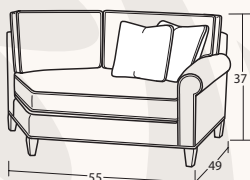

SOFAS & LOVESEATS

61W to 65W x 40D x 37H
30BD Loveseat

86W to 90W x 40D x 37H
50BD Sofa

95W to 99W x 40D x 37H
54BD Extended Sofa

77W to 81W x 40D x 37H
55BD Apartment Sofa

61W to 65W x 37D x 37H
25BD Shallow Seat Depth Loveseat

86W to 90W x 37D x 37H
40BD Shallow Seat Depth Sofa

77W to 81W x 37D x 37H
47BD Shallow Seat Depth Apt. Sofa

53W x 40D x 37H
33BD Armless Loveseat

26W x 40D x 37H
13BD Armless Chair

CHAIRS & OTTOMANS

35W to 39W x 40D x 37H
10BD Chair

35W to 39W x 37D x 37H
05BD Shallow Seat Depth Chair

31W x 24D x 20H
00BD Ottoman

SECTIONAL PIECES

31W to 33W x 65D x 37H
42BD LAF Chaise

31W to 33W x 65D x 37H
41BD RAF Chaise

96W to 98W x 40D x 37H
59BD LAF Sofa w/Return

96W to 98W x 40D x 37H
58BD RAF Sofa w/Return

55W x 49D x 37H
22BD LAF Cuddler

55W x 49D x 37H
21BD RAF Cuddler

57W to 59W x 40D x 37H
32BD LAF Loveseat

57W to 59W x 40D x 37H
31BD RAF Loveseat

40W x 40D x 37H
34BD Corner