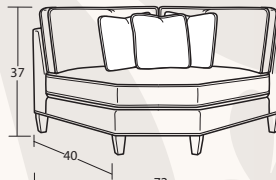

72W x 49D x 37H
14BD Pie Wedge