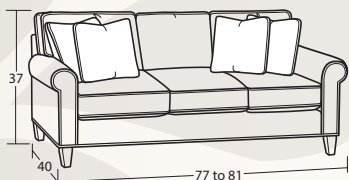

SOFAS & LOVESEATS

61W to 65W x 40D x 37H
30BD Loveseat

86W to 90W x 40D x 37H
50BD Sofa

95W to 99W x 40D x 37H
54BD Extended Sofa

77W to 81W x 40D x 37H
55BD Apartment Sofa

61W to 65W x 37D x 37H
25BD Shallow Seat Depth Loveseat

86W to 90W x 37D x 37H
40BD Shallow Seat Depth Sofa

77W to 81W x 37D x 37H
47BD Shallow Seat Depth Apt. Sofa

53W x 40D x 37H
33BD Armless Loveseat

26W x 40D x 37H
13BD Armless Chair

CHAIRS & OTTOMANS

35W to 39W x 40D x 37H
10BD Chair

35W to 39W x 37D x 37H
05BD Shallow Seat Depth Chair

31W x 24D x 20H
00BD Ottoman

SECTIONAL PIECES

31W to 33W x 65D x 37H
42BD LAF Chaise

31W to 33W x 65D x 37H
41BD RAF Chaise

96W to 98W x 40D x 37H
59BD LAF Sofa w/Return