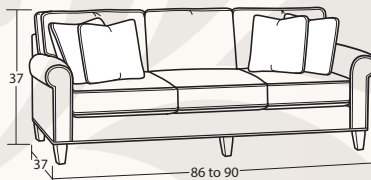

SOFAS & LOVESEATS

61W to 65W x 40D x 37H
30BD Loveseat

86W to 90W x 40D x 37H
50BD Sofa

95W to 99W x 40D x 37H
54BD Extended Sofa

77W to 81W x 40D x 37H
55BD Apartment Sofa

61W to 65W x 37D x 37H
25BD Shallow Seat Depth Loveseat

86W to 90W x 37D x 37H
40BD Shallow Seat Depth Sofa

77W to 81W x 37D x 37H
47BD Shallow Seat Depth Apt. Sofa

53W x 40D x 37H
33BD Armless Loveseat

26W x 40D x 37H
13BD Armless Chair

CHAIRS & OTTOMANS

35W to 39W x 40D x 37H
10BD Chair

35W to 39W x 37D x 37H
05BD Shallow Seat Depth Chair

31W x 24D x 20H
00BD Ottoman

SECTIONAL PIECES

31W to 33W x 65D x 37H
42BD LAF Chaise

31W to 33W x 65D x 37H
41BD RAF Chaise

96W to 98W x 40D x 37H
59BD LAF Sofa w/Return