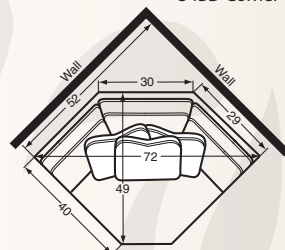

86W to 90W x 37D x 37H
40BD Shallow Seat Depth Sofa

77W to 81W x 37D x 37H
47BD Shallow Seat Depth Apt. Sofa

53W x 40D x 37H
33BD Armless Loveseat

26W x 40D x 37H
13BD Armless Chair

CHAIRS & OTTOMANS

35W to 39W x 40D x 37H
10BD Chair

35W to 39W x 37D x 37H
05BD Shallow Seat Depth Chair

31W x 24D x 20H
00BD Ottoman

SECTIONAL PIECES

31W to 33W x 65D x 37H
42BD LAF Chaise

31W to 33W x 65D x 37H
41BD RAF Chaise

96W to 98W x 40D x 37H
59BD LAF Sofa w/Return

96W to 98W x 40D x 37H
58BD RAF Sofa w/Return

55W x 49D x 37H
22BD LAF Cuddler

55W x 49D x 37H
21BD RAF Cuddler

57W to 59W x 40D x 37H
32BD LAF Loveseat

57W to 59W x 40D x 37H
31BD RAF Loveseat

40W x 40D x 37H
34BD Corner

83W to 85W x 40D x 37H
52BD LAF Sofa

83W to 85W x 40D x 37H
51BD RAF Sofa

72W x 49D x 37H
14BD Pie Wedge

#14BD PIE WEDGE
72Wx49Dx37H

PAULA DEEN
Home

Custom Order Upholstery Collection

Designing a room full of furniture has never been so easy!
Sample Configurations