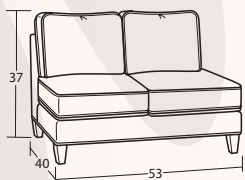

SOFAS & LOVESEATS

61W to 65W x 40D x 37H
30BD Loveseat

86W to 90W x 40D x 37H
50BD Sofa

95W to 99W x 40D x 37H
54BD Extended Sofa

77W to 81W x 40D x 37H
55BD Apartment Sofa

61W to 65W x 37D x 37H
25BD Shallow Seat Depth Loveseat

86W to 90W x 37D x 37H
40BD Shallow Seat Depth Sofa

77W to 81W x 37D x 37H
47BD Shallow Seat Depth Apt. Sofa

53W x 40D x 37H
33BD Armless Loveseat

26W x 40D x 37H
13BD Armless Chair

CHAIRS & OTTOMANS

35W to 39W x 40D x 37H
10BD Chair

35W to 39W x 37D x 37H
05BD Shallow Seat Depth Chair

31W x 24D x 20H
00BD Ottoman

SECTIONAL PIECES

31W to 33W x 65D x 37H
42BD LAF Chaise

31W to 33W x 65D x 37H
41BD RAF Chaise

96W to 98W x 40D x 37H
59BD LAF Sofa w/Return