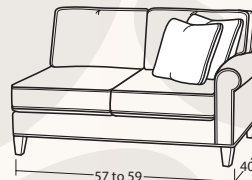

SOFAS & LOVESEATS

61W to 65W x 40D x 37H
30BD Loveseat

86W to 90W x 40D x 37H
50BD Sofa

95W to 99W x 40D x 37H
54BD Extended Sofa

77W to 81W x 40D x 37H
55BD Apartment Sofa

61W to 65W x 37D x 37H
25BD Shallow Seat Depth Loveseat

86W to 90W x 37D x 37H
40BD Shallow Seat Depth Sofa

77W to 81W x 37D x 37H
47BD Shallow Seat Depth Apt. Sofa

53W x 40D x 37H
33BD Armless Loveseat

26W x 40D x 37H
13BD Armless Chair

CHAIRS & OTTOMANS

35W to 39W x 40D x 37H
10BD Chair

35W to 39W x 37D x 37H
05BD Shallow Seat Depth Chair

31W x 24D x 20H
00BD Ottoman

SECTIONAL PIECES

31W to 33W x 65D x 37H
42BD LAF Chaise

31W to 33W x 65D x 37H
41BD RAF Chaise

96W to 98W x 40D x 37H
59BD LAF Sofa w/Return

96W to 98W x 40D x 37H
58BD RAF Sofa w/Return

55W x 49D x 37H
22BD LAF Cuddler

55W x 49D x 37H
21BD RAF Cuddler

57W to 59W x 40D x 37H
32BD LAF Loveseat

57W to 59W x 40D x 37H
31BD RAF Loveseat

40W x 40D x 37H
34BD Corner