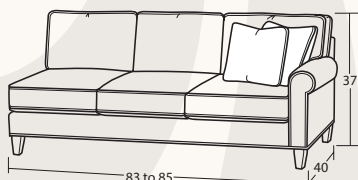

86W to 90W x 37D x 37H
40BD Shallow Seat Depth Sofa

77W to 81W x 37D x 37H
47BD Shallow Seat Depth Apt. Sofa

53W x 40D x 37H
33BD Armless Loveseat

26W x 40D x 37H
13BD Armless Chair

CHAIRS & OTTOMANS

35W to 39W x 40D x 37H
10BD Chair

35W to 39W x 37D x 37H
05BD Shallow Seat Depth Chair

31W x 24D x 20H
00BD Ottoman

SECTIONAL PIECES

31W to 33W x 65D x 37H
42BD LAF Chaise

31W to 33W x 65D x 37H
41BD RAF Chaise

96W to 98W x 40D x 37H
59BD LAF Sofa w/Return

96W to 98W x 40D x 37H
58BD RAF Sofa w/Return

55W x 49D x 37H
22BD LAF Cuddler

55W x 49D x 37H
21BD RAF Cuddler

57W to 59W x 40D x 37H
32BD LAF Loveseat

57W to 59W x 40D x 37H
31BD RAF Loveseat

40W x 40D x 37H
34BD Corner

83W to 85W x 40D x 37H
52BD LAF Sofa

83W to 85W x 40D x 37H
51BD RAF Sofa

72W x 49D x 37H
14BD Pie Wedge

#14BD PIE WEDGE
72Wx49Dx37H

PAULA DEEN
Home

Custom Order Upholstery Collection

Designing a room full of furniture has never been so easy!
Sample Configurations