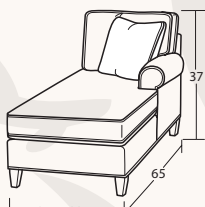

SOFAS & LOVESEATS

61W to 65W x 40D x 37H
30BD Loveseat

86W to 90W x 40D x 37H
50BD Sofa

95W to 99W x 40D x 37H
54BD Extended Sofa

77W to 81W x 40D x 37H
55BD Apartment Sofa

61W to 65W x 37D x 37H
25BD Shallow Seat Depth Loveseat

86W to 90W x 37D x 37H
40BD Shallow Seat Depth Sofa

77W to 81W x 37D x 37H
47BD Shallow Seat Depth Apt. Sofa

53W x 40D x 37H
33BD Armless Loveseat

26W x 40D x 37H
13BD Armless Chair

CHAIRS & OTTOMANS

35W to 39W x 40D x 37H
10BD Chair

35W to 39W x 37D x 37H
05BD Shallow Seat Depth Chair

31W x 24D x 20H
00BD Ottoman

SECTIONAL PIECES

31W to 33W x 65D x 37H
42BD LAF Chaise

31W to 33W x 65D x 37H
41BD RAF Chaise

96W to 98W x 40D x 37H
59BD LAF Sofa w/Return

96W to 98W x 40D x 37H
58BD RAF Sofa w/Return

55W x 49D x 37H
22BD LAF Cuddler

55W x 49D x 37H
21BD RAF Cuddler

57W to 59W x 40D x 37H
32BD LAF Loveseat

57W to 59W x 40D x 37H
31BD RAF Loveseat

40W x 40D x 37H
34BD Corner