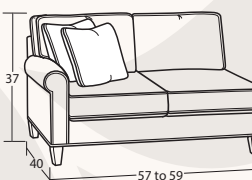

SOFAS & LOVESEATS

61W to 65W x 40D x 37H
30BD Loveseat

86W to 90W x 40D x 37H
50BD Sofa

95W to 99W x 40D x 37H
54BD Extended Sofa

77W to 81W x 40D x 37H
55BD Apartment Sofa

61W to 65W x 37D x 37H
25BD Shallow Seat Depth Loveseat

86W to 90W x 37D x 37H
40BD Shallow Seat Depth Sofa

77W to 81W x 37D x 37H
47BD Shallow Seat Depth Apt. Sofa

53W x 40D x 37H
33BD Armless Loveseat

26W x 40D x 37H
13BD Armless Chair

CHAIRS & OTTOMANS

35W to 39W x 40D x 37H
10BD Chair

35W to 39W x 37D x 37H
05BD Shallow Seat Depth Chair

31W x 24D x 20H
00BD Ottoman

SECTIONAL PIECES

31W to 33W x 65D x 37H
42BD LAF Chaise

31W to 33W x 65D x 37H
41BD RAF Chaise

96W to 98W x 40D x 37H
59BD LAF Sofa w/Return

96W to 98W x 40D x 37H
58BD RAF Sofa w/Return

55W x 49D x 37H
22BD LAF Cuddler

55W x 49D x 37H
21BD RAF Cuddler

57W to 59W x 40D x 37H
32BD LAF Loveseat

57W to 59W x 40D x 37H
31BD RAF Loveseat

40W x 40D x 37H
34BD Corner