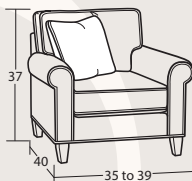

SOFAS & LOVESEATS

61W to 65W x 40D x 37H
30BD Loveseat

86W to 90W x 40D x 37H
50BD Sofa

95W to 99W x 40D x 37H
54BD Extended Sofa

77W to 81W x 40D x 37H
55BD Apartment Sofa

61W to 65W x 37D x 37H
25BD Shallow Seat Depth Loveseat

86W to 90W x 37D x 37H
40BD Shallow Seat Depth Sofa

77W to 81W x 37D x 37H
47BD Shallow Seat Depth Apt. Sofa

53W x 40D x 37H
33BD Armless Loveseat

26W x 40D x 37H
13BD Armless Chair

CHAIRS & OTTOMANS

35W to 39W x 40D x 37H
10BD Chair

35W to 39W x 37D x 37H
05BD Shallow Seat Depth Chair

31W x 24D x 20H
00BD Ottoman

SECTIONAL PIECES

31W to 33W x 65D x 37H
42BD LAF Chaise

31W to 33W x 65D x 37H
41BD RAF Chaise

96W to 98W x 40D x 37H
59BD LAF Sofa w/Return

96W to 98W x 40D x 37H
58BD RAF Sofa w/Return

55W x 49D x 37H
22BD LAF Cuddler

55W x 49D x 37H
21BD RAF Cuddler

57W to 59W x 40D x 37H
32BD LAF Loveseat

57W to 59W x 40D x 37H
31BD RAF Loveseat

40W x 40D x 37H
34BD Corner