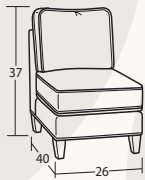

SOFAS & LOVESEATS

61W to 65W x 40D x 37H
30BD Loveseat

86W to 90W x 40D x 37H
50BD Sofa

95W to 99W x 40D x 37H
54BD Extended Sofa

77W to 81W x 40D x 37H
55BD Apartment Sofa

61W to 65W x 37D x 37H
25BD Shallow Seat Depth Loveseat

86W to 90W x 37D x 37H
40BD Shallow Seat Depth Sofa

77W to 81W x 37D x 37H
47BD Shallow Seat Depth Apt. Sofa

53W x 40D x 37H
33BD Armless Loveseat

26W x 40D x 37H
13BD Armless Chair

CHAIRS & OTTOMANS

35W to 39W x 40D x 37H
10BD Chair

35W to 39W x 37D x 37H
05BD Shallow Seat Depth Chair

31W x 24D x 20H
00BD Ottoman

SECTIONAL PIECES

31W to 33W x 65D x 37H
42BD LAF Chaise

31W to 33W x 65D x 37H
41BD RAF Chaise

96W to 98W x 40D x 37H
59BD LAF Sofa w/Return

96W to 98W x 40D x 37H
58BD RAF Sofa w/Return

55W x 49D x 37H
22BD LAF Cuddler

55W x 49D x 37H
21BD RAF Cuddler

57W to 59W x 40D x 37H
32BD LAF Loveseat

57W to 59W x 40D x 37H
31BD RAF Loveseat

40W x 40D x 37H
34BD Corner