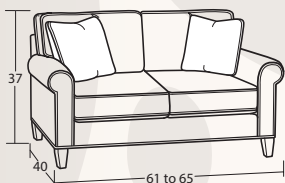

SOFAS & LOVESEATS

61W to 65W x 40D x 37H
30BD Loveseat

86W to 90W x 40D x 37H
50BD Sofa

95W to 99W x 40D x 37H
54BD Extended Sofa

77W to 81W x 40D x 37H
55BD Apartment Sofa

61W to 65W x 37D x 37H
25BD Shallow Seat Depth Loveseat

86W to 90W x 37D x 37H
40BD Shallow Seat Depth Sofa

77W to 81W x 37D x 37H
47BD Shallow Seat Depth Apt. Sofa

53W x 40D x 37H
33BD Armless Loveseat

26W x 40D x 37H
13BD Armless Chair

CHAIRS & OTTOMANS

35W to 39W x 40D x 37H
10BD Chair

35W to 39W x 37D x 37H
05BD Shallow Seat Depth Chair

31W x 24D x 20H
00BD Ottoman

SECTIONAL PIECES

31W to 33W x 65D x 37H
42BD LAF Chaise

31W to 33W x 65D x 37H
41BD RAF Chaise

96W to 98W x 40D x 37H
59BD LAF Sofa w/Return

96W to 98W x 40D x 37H
58BD RAF Sofa w/Return

55W x 49D x 37H
22BD LAF Cuddler

55W x 49D x 37H
21BD RAF Cuddler

57W to 59W x 40D x 37H
32BD LAF Loveseat

57W to 59W x 40D x 37H
31BD RAF Loveseat

40W x 40D x 37H
34BD Corner