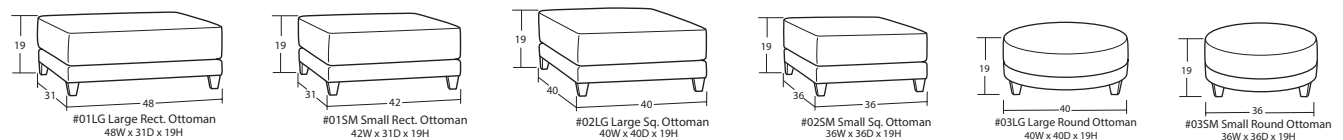

Handcrafted in AMERICA

30+ Pieces of Customizable Furniture to Fit your Every Need!

Sofas, Loveseats, Chairs, Ottomans

Sectional Pieces

Sleepers

Cocktail Ottomans

- Pillow trim or contrast welt available at an upcharge.
- You may substitute LuxDown pillows for the standard Comfortsoft pillows for a small upcharge on any style. LuxDown pillows are 90% down and feathers, and 10% fiber and have a luxurious, heavier weight.

- *Width varies depending on arm style selected.
- *See price list for specific dimensions.
- *Arm height for all pieces is 28".

Designing a room full of furniture has never been so easy!
Sample Configurations

* Our tight back pie wedge has a different shape and dimensions than the knife or box back pie wedge.