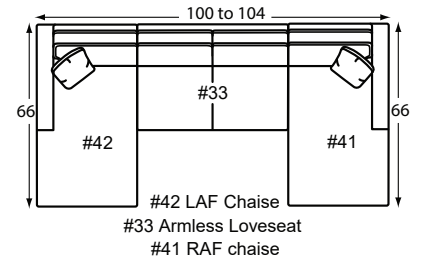

- *Width varies depending on arm style selected.
- *See price list for specific dimensions.
- *Arm height for all pieces is 28".

Designing a room full of furniture has never been so easy!
Sample Configurations

* Our tight back pie wedge has a different shape and dimensions than the knife or box back pie wedge.