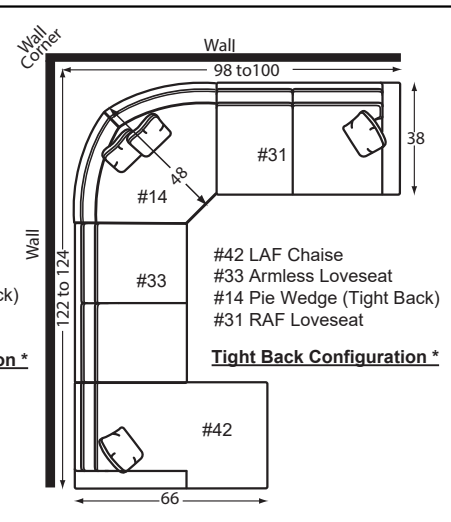

- *Width varies depending on arm style selected.
- *See price list for specific dimensions.
- *Arm height for all pieces is 28".

Designing a room full of furniture has never been so easy!
Sample Configurations

* Our tight back pie wedge has a different shape and dimensions than the knife or box back pie wedge.