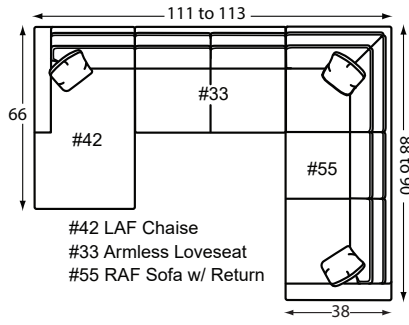

- *Width varies depending on arm style selected.
- *See price list for specific dimensions.
- *Arm height for all pieces is 28".

Designing a room full of furniture has never been so easy!
Sample Configurations

* Our tight back pie wedge has a different shape and dimensions than the knife or box back pie wedge.