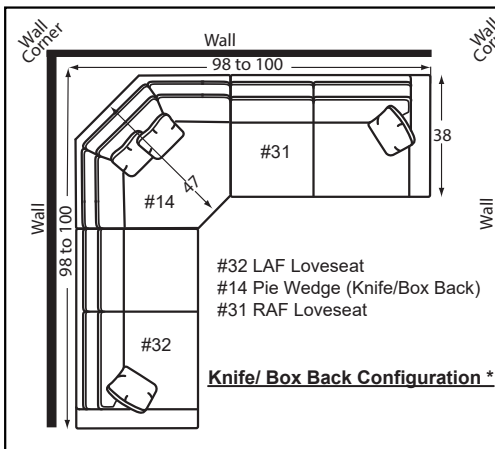

- *Width varies depending on arm style selected.
- *See price list for specific dimensions.
- *Arm height for all pieces is 28".

Designing a room full of furniture has never been so easy!
Sample Configurations

* Our tight back pie wedge has a different shape and dimensions than the knife or box back pie wedge.