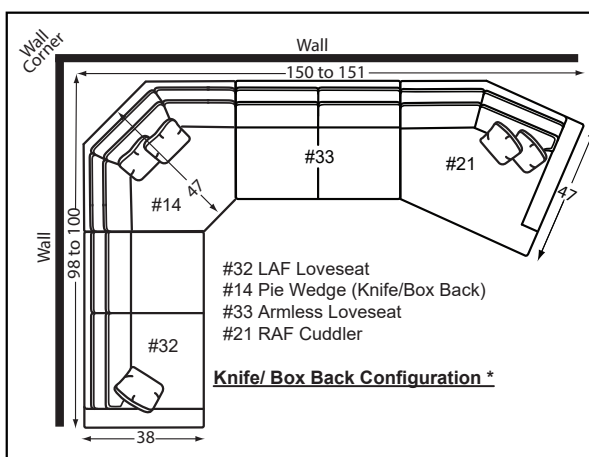

- *Width varies depending on arm style selected.
- *See price list for specific dimensions.
- *Arm height for all pieces is 28".

Designing a room full of furniture has never been so easy!
Sample Configurations

* Our tight back pie wedge has a different shape and dimensions than the knife or box back pie wedge.