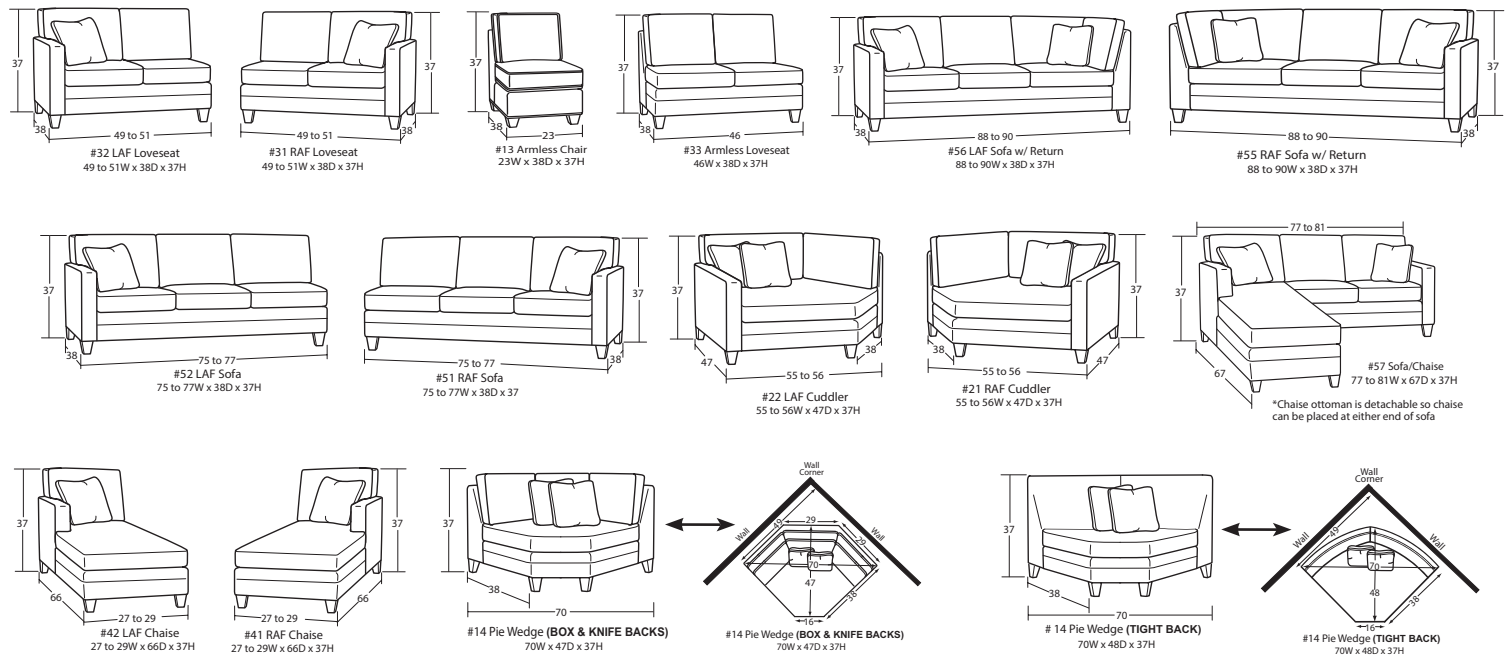

Handcrafted in AMERICA

30+ Pieces of Customizable Furniture to Fit your Every Need!

Sofas, Loveseats, Chairs, Ottomans

Sectional Pieces

Sleepers

Cocktail Ottomans

- Pillow trim or contrast welt available at an upcharge.
- You may substitute LuxDown pillows for the standard Comfortsoft pillows for a small upcharge on any style. LuxDown pillows are 90% down and feathers, and 10% fiber and have a luxurious, heavier weight.

- *Width varies depending on arm style selected.
- *See price list for specific dimensions.
- *Arm height for all pieces is 28".

Designing a room full of furniture has never been so easy!
Sample Configurations

* Our tight back pie wedge has a different shape and dimensions than the knife or box back pie wedge.