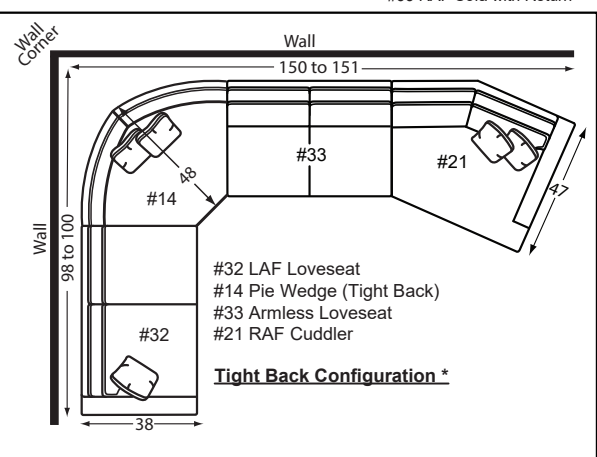

- *Width varies depending on arm style selected.
- *See price list for specific dimensions.
- *Arm height for all pieces is 28".

Designing a room full of furniture has never been so easy!
Sample Configurations

* Our tight back pie wedge has a different shape and dimensions than the knife or box back pie wedge.