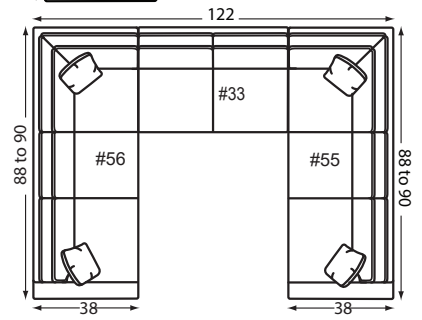

- *Width varies depending on arm style selected.
- *See price list for specific dimensions.
- *Arm height for all pieces is 28".

Designing a room full of furniture has never been so easy!
Sample Configurations

* Our tight back pie wedge has a different shape and dimensions than the knife or box back pie wedge.