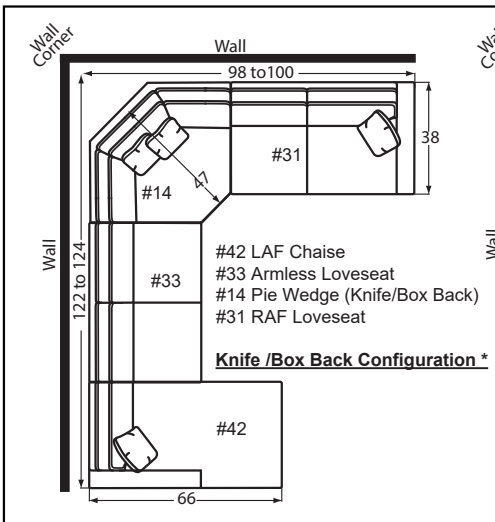

- *Width varies depending on arm style selected.
- *See price list for specific dimensions.
- *Arm height for all pieces is 28".

Designing a room full of furniture has never been so easy!
Sample Configurations

* Our tight back pie wedge has a different shape and dimensions than the knife or box back pie wedge.