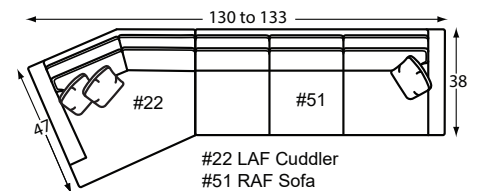

Handcrafted in AMERICA

30+ Pieces of Customizable Furniture to Fit your Every Need!

Sofas, Loveseats, Chairs, Ottomans

Sectional Pieces

Sleepers

Cocktail Ottomans

- Pillow trim or contrast welt available at an upcharge.
- You may substitute LuxDown pillows for the standard Comfortsoft pillows for a small upcharge on any style. LuxDown pillows are 90% down and feathers, and 10% fiber and have a luxurious, heavier weight.

- *Width varies depending on arm style selected.
- *See price list for specific dimensions.
- *Arm height for all pieces is 28".

Designing a room full of furniture has never been so easy!
Sample Configurations

* Our tight back pie wedge has a different shape and dimensions than the knife or box back pie wedge.