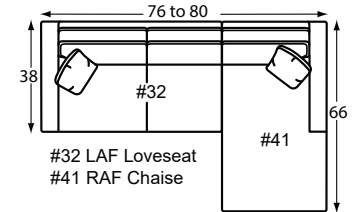

Handcrafted in AMERICA

30+ Pieces of Customizable Furniture to Fit your Every Need!

Sofas, Loveseats, Chairs, Ottomans

Sectional Pieces

Sleepers

Cocktail Ottomans

- Pillow trim or contrast welt available at an upcharge.
- You may substitute LuxDown pillows for the standard Comfortsoft pillows for a small upcharge on any style. LuxDown pillows are 90% down and feathers, and 10% fiber and have a luxurious, heavier weight.

- *Width varies depending on arm style selected.
- *See price list for specific dimensions.
- *Arm height for all pieces is 28".

Designing a room full of furniture has never been so easy!
Sample Configurations

* Our tight back pie wedge has a different shape and dimensions than the knife or box back pie wedge.