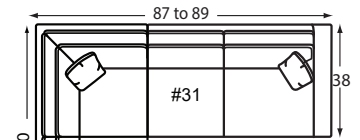

Handcrafted in AMERICA

30+ Pieces of Customizable Furniture to Fit your Every Need!

Sofas, Loveseats, Chairs, Ottomans

Sectional Pieces

Sleepers

Cocktail Ottomans

- Pillow trim or contrast welt available at an upcharge.
- You may substitute LuxDown pillows for the standard Comfortsoft pillows for a small upcharge on any style. LuxDown pillows are 90% down and feathers, and 10% fiber and have a luxurious, heavier weight.

- *Width varies depending on arm style selected.
- *See price list for specific dimensions.
- *Arm height for all pieces is 28".

Designing a room full of furniture has never been so easy!
Sample Configurations

* Our tight back pie wedge has a different shape and dimensions than the knife or box back pie wedge.