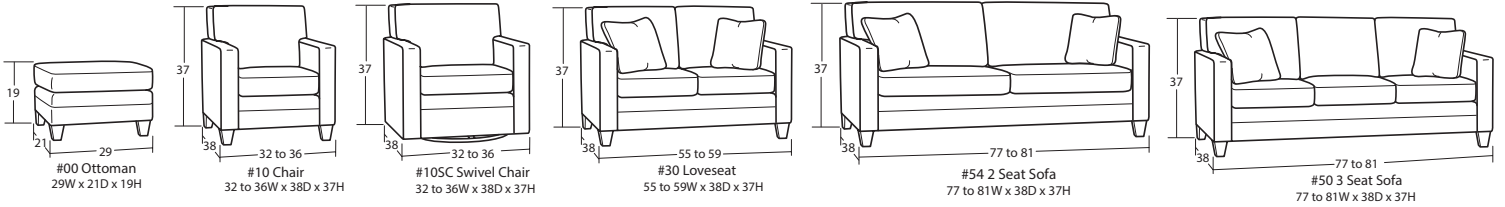

Handcrafted in AMERICA

30+ Pieces of Customizable Furniture to Fit your Every Need!

Sofas, Loveseats, Chairs, Ottomans

Sectional Pieces

Sleepers

Cocktail Ottomans

- Pillow trim or contrast welt available at an upcharge.
- You may substitute LuxDown pillows for the standard Comfortsoft pillows for a small upcharge on any style. LuxDown pillows are 90% down and feathers, and 10% fiber and have a luxurious, heavier weight.

- *Width varies depending on arm style selected.
- *See price list for specific dimensions.
- *Arm height for all pieces is 28".

Designing a room full of furniture has never been so easy!
Sample Configurations

* Our tight back pie wedge has a different shape and dimensions than the knife or box back pie wedge.