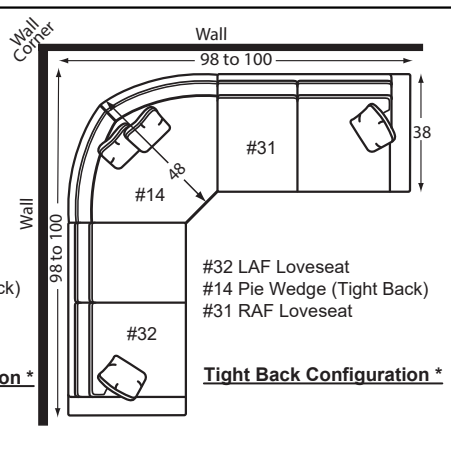

- *Width varies depending on arm style selected.
- *See price list for specific dimensions.
- *Arm height for all pieces is 28".

Designing a room full of furniture has never been so easy!
Sample Configurations

* Our tight back pie wedge has a different shape and dimensions than the knife or box back pie wedge.