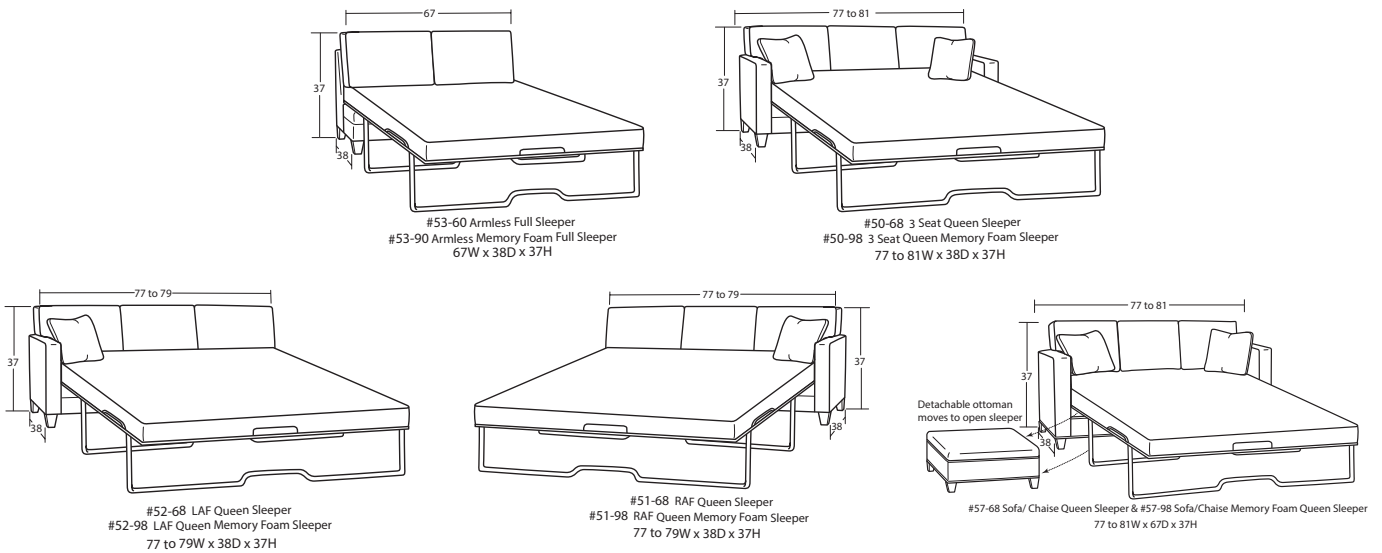

Handcrafted in AMERICA

30+ Pieces of Customizable Furniture to Fit your Every Need!

Sofas, Loveseats, Chairs, Ottomans

Sectional Pieces

Sleepers

Cocktail Ottomans

- Pillow trim or contrast welt available at an upcharge.
- You may substitute LuxDown pillows for the standard Comfortsoft pillows for a small upcharge on any style. LuxDown pillows are 90% down and feathers, and 10% fiber and have a luxurious, heavier weight.

- *Width varies depending on arm style selected.
- *See price list for specific dimensions.
- *Arm height for all pieces is 28".

Designing a room full of furniture has never been so easy!
Sample Configurations

* Our tight back pie wedge has a different shape and dimensions than the knife or box back pie wedge.