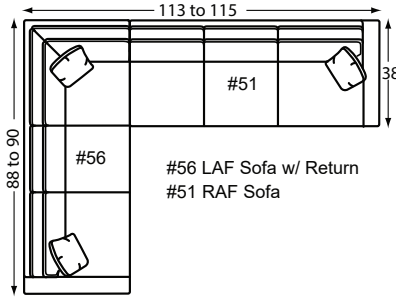

- *Width varies depending on arm style selected.
- *See price list for specific dimensions.
- *Arm height for all pieces is 28".

Designing a room full of furniture has never been so easy!
Sample Configurations

* Our tight back pie wedge has a different shape and dimensions than the knife or box back pie wedge.