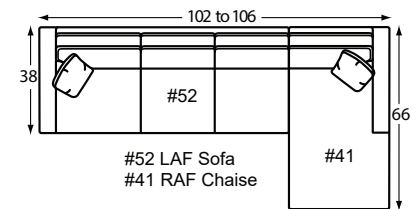

- *Width varies depending on arm style selected.
- *See price list for specific dimensions.
- *Arm height for all pieces is 28".

Designing a room full of furniture has never been so easy!
Sample Configurations

* Our tight back pie wedge has a different shape and dimensions than the knife or box back pie wedge.