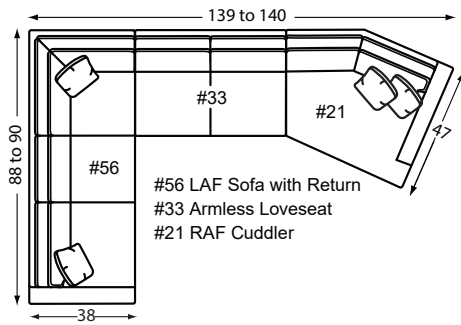

Handcrafted in AMERICA

30+ Pieces of Customizable Furniture to Fit your Every Need!

Sofas, Loveseats, Chairs, Ottomans

Sectional Pieces

Sleepers

Cocktail Ottomans

- Pillow trim or contrast welt available at an upcharge.
- You may substitute LuxDown pillows for the standard Comfortsoft pillows for a small upcharge on any style. LuxDown pillows are 90% down and feathers, and 10% fiber and have a luxurious, heavier weight.

- *Width varies depending on arm style selected.
- *See price list for specific dimensions.
- *Arm height for all pieces is 28".

Designing a room full of furniture has never been so easy!
Sample Configurations

* Our tight back pie wedge has a different shape and dimensions than the knife or box back pie wedge.