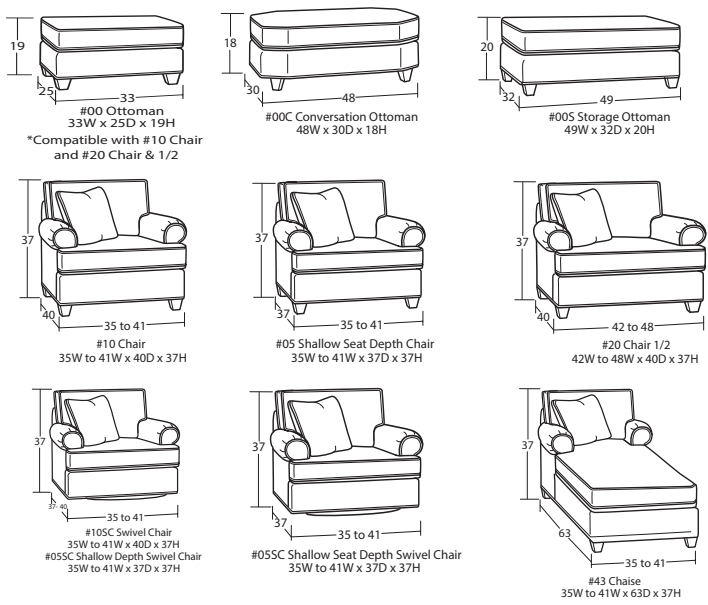

Designing a room full of furniture has never been so easy  
40 pieces to choose from - endless possibilities!

### CHAIRS & OTTOMANS

### SLEEPERS

\*For Blend Down seat cushion and toss pillow option (available at an upcharge) – add BD to item number. Standard seat cushion and toss pillow will ship if not specified.

\* For *Low Down* toss pillow option (available at an upcharge) - add LD to order form

\*Arm Height for All Pieces is 25"