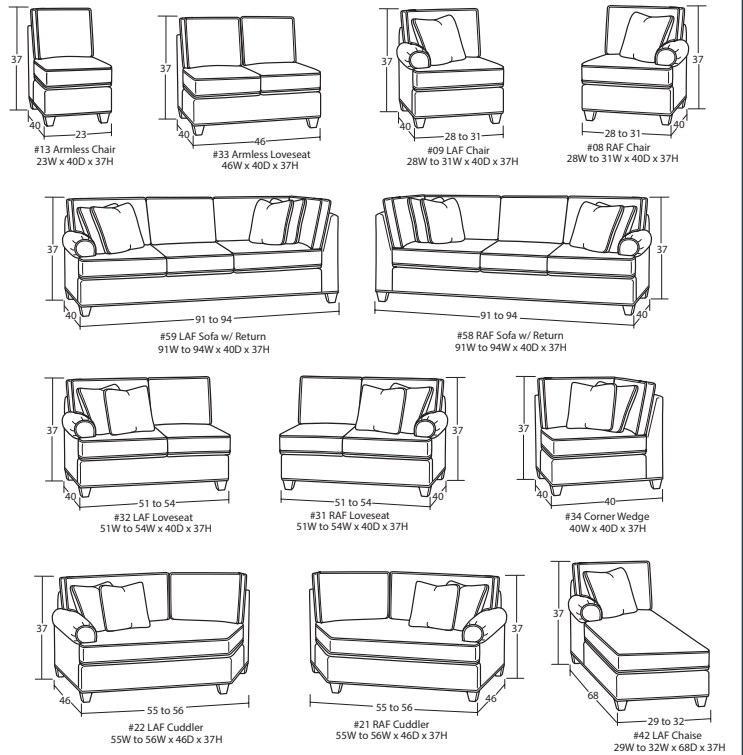

Designing a room full of furniture has never been so easy  
40 pieces to choose from - endless possibilities!

### CHAIRS & OTTOMANS

### SOFAS & LOVESEATS

### SLEEPERS

\*For Blend Down seat cushion and toss pillow option (available at an upcharge) – add BD to item number. Standard seat cushion and toss pillow will ship if not specified.

\* For *Low Down* toss pillow option (available at an upcharge) - add LD to order form