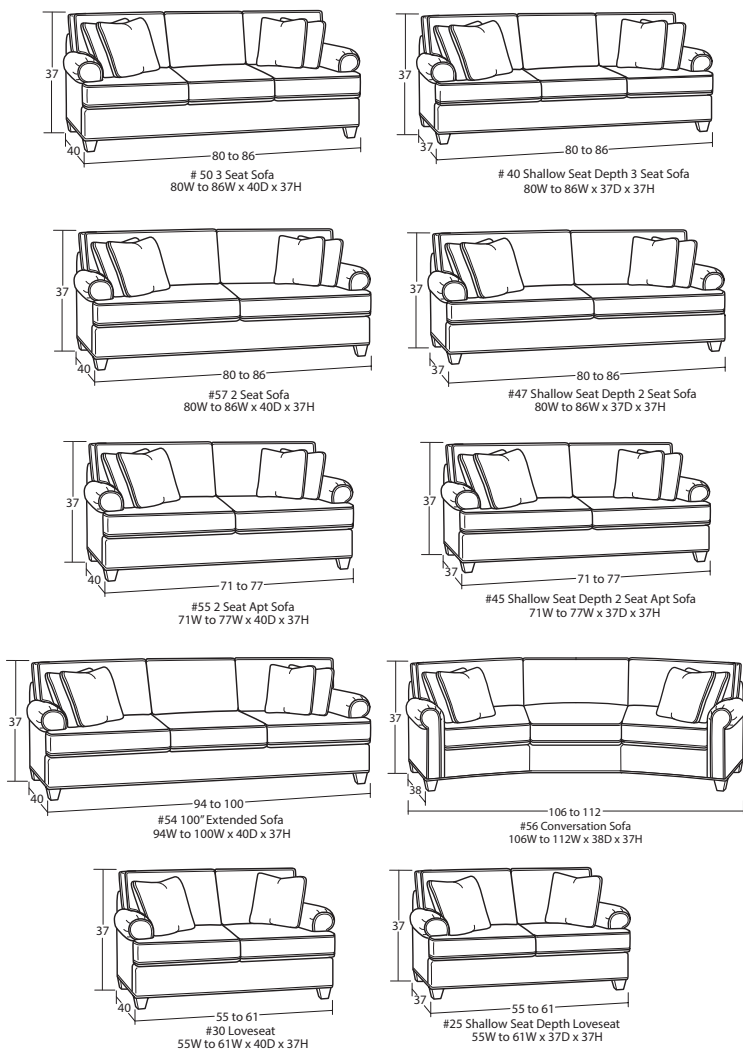

### CHAIRS & OTTOMANS

### SECTIONAL PIECES

### SOFAS & LOVESEATS

\*Arm Height for All Pieces is 25"