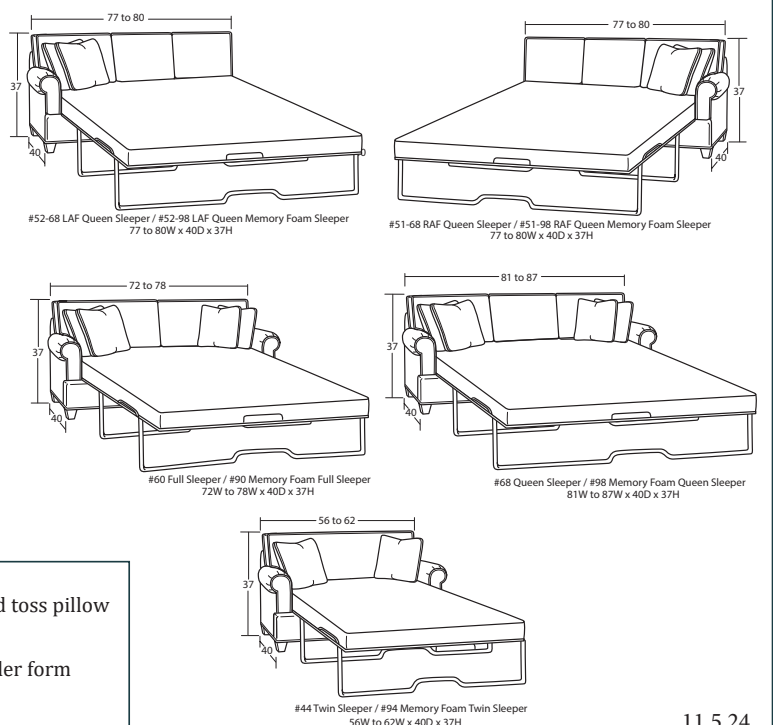

### CHAIRS & OTTOMANS

### SECTIONAL PIECES

### SLEEPERS

\*For Blend Down seat cushion and toss pillow option (available at an upcharge) – add BD to item number. Standard seat cushion and toss pillow will ship if not specified.

\* For *Low Down* toss pillow option (available at an upcharge) - add LD to order form