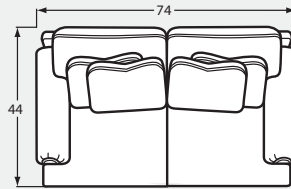

PAULA DEEN
Home

Featuring Blend-Down Seat Cushions + Toss Pillows

P7816 Group

#00 OTTOMAN
33W x 25D x 19H

#20 Chair & 1/2
53Wx44Dx40H
2- 21" A Pillow

#30 Loveseat
74Wx44Dx40H
2- 21" A Pillow
2- 21" B Pillow

#50 Sofa
100Wx44Dx40H
3- 21" A Pillow
2-21" B Pillow

#13 ARMLESS CHAIR
27Wx44Dx40H

#33 ARMLESS LOVESEAT
54Wx44Dx40H

#34 CORNER WEDGE
44Wx44Dx40H
1- 21" A Pillow
1- 21" B Pillow

#32 LAF LOVESEAT
63Wx44Dx40H
1- 22" A Pillow
2- 22" B Pillow

#31 RAF LOVESEAT
63Wx44Dx40H
1- 22" A Pillow
2- 22" B Pillow

#22 LAF CUDDLER
60Wx51Dx40H
1- 21" A Pillow
1- 21" B Pillow

#21 RAF CUDDLER
60Wx51Dx40H
1- 21" A Pillow
1- 21" B Pillow

#52 LAF SOFA
89Wx44Dx40H
2- 22" A Pillow
3- 22" B Pillow