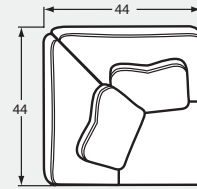

PAULA DEEN
Home

Featuring Blend-Down Seat Cushions + Toss Pillows

P7816 Group

#00 OTTOMAN
33W x 25D x 19H

#20 Chair & 1/2
53Wx44Dx40H
2- 21" A Pillow

#30 Loveseat
74Wx44Dx40H
2- 21" A Pillow
2- 21" B Pillow

#50 Sofa
100Wx44Dx40H
3- 21" A Pillow
2-21" B Pillow

#13 ARMLESS CHAIR
27Wx44Dx40H

#33 ARMLESS LOVESEAT
54Wx44Dx40H

#34 CORNER WEDGE
44Wx44Dx40H
1- 21" A Pillow
1- 21" B Pillow

#32 LAF LOVESEAT
63Wx44Dx40H
1- 22" A Pillow
2- 22" B Pillow