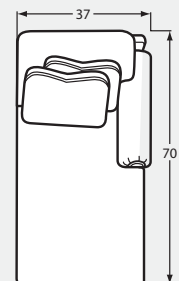

#50 Sofa
100Wx44Dx40H
3- 21" A Pillow
2-21" B Pillow

#13 ARMLESS CHAIR
27Wx44Dx40H

#33 ARMLESS LOVESEAT
54Wx44Dx40H

#34 CORNER WEDGE
44Wx44Dx40H
1- 21" A Pillow
1- 21" B Pillow

#32 LAF LOVESEAT
63Wx44Dx40H
1- 22" A Pillow
2- 22" B Pillow

#31 RAF LOVESEAT
63Wx44Dx40H
1- 22" A Pillow
2- 22" B Pillow

#22 LAF CUDDLER
60Wx51Dx40H
1- 21" A Pillow
1- 21" B Pillow

#21 RAF CUDDLER
60Wx51Dx40H
1- 21" A Pillow
1- 21" B Pillow

#52 LAF SOFA
89Wx44Dx40H
2- 22" A Pillow
3- 22" B Pillow

#51 RAF SOFA
89Wx44Dx40H
2- 22" A Pillow
3- 22" B Pillow

#56 LAF SOFA with RETURN
106Wx44Dx40H
3- 22" A Pillow
2- 22" B Pillow

#55 RAF SOFA with RETURN
106Wx44Dx40H
3- 22" A Pillow
2- 22" B Pillow

#42 LAF CHAISE
37Wx70Dx40H
1- 21" A Pillow
1- 21" B Pillow

#41 RAF CHAISE
37Wx70Dx40H
1- 21" A Pillow
1- 21" B Pillow

Create the perfect sectional for your living space!