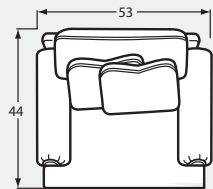

PAULA DEEN
Home

Featuring Blend-Down Seat Cushions + Toss Pillows

P7816 Group

#00 OTTOMAN
33W x 25D x 19H

#20 Chair & 1/2
53Wx44Dx40H
2- 21" A Pillow

#30 Loveseat
74Wx44Dx40H
2- 21" A Pillow
2- 21" B Pillow

#50 Sofa
100Wx44Dx40H
3- 21" A Pillow
2-21" B Pillow

#13 ARMLESS CHAIR
27Wx44Dx40H

#33 ARMLESS LOVESEAT
54Wx44Dx40H

#34 CORNER WEDGE
44Wx44Dx40H
1- 21" A Pillow
1- 21" B Pillow

#32 LAF LOVESEAT
63Wx44Dx40H
1- 22" A Pillow
2- 22" B Pillow