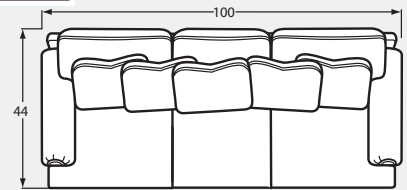

PAULA DEEN
Home

Featuring Blend-Down Seat Cushions + Toss Pillows

P7816 Group

#00 OTTOMAN
33W x 25D x 19H

#20 Chair & 1/2
53Wx44Dx40H
2- 21" A Pillow

#30 Loveseat
74Wx44Dx40H
2- 21" A Pillow
2- 21" B Pillow

#50 Sofa
100Wx44Dx40H
3- 21" A Pillow
2-21" B Pillow

#13 ARMLESS CHAIR
27Wx44Dx40H

#33 ARMLESS LOVESEAT
54Wx44Dx40H

#34 CORNER WEDGE
44Wx44Dx40H
1- 21" A Pillow
1- 21" B Pillow

#32 LAF LOVESEAT
63Wx44Dx40H
1- 22" A Pillow
2- 22" B Pillow