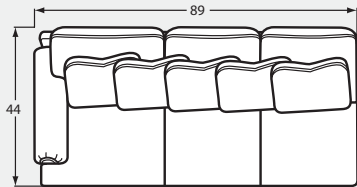

PAULA DEEN
Home

Featuring Blend-Down Seat Cushions + Toss Pillows

P7816 Group

#00 OTTOMAN
33W x 25D x 19H

#20 Chair & 1/2
53Wx44Dx40H
2- 21" A Pillow

#30 Loveseat
74Wx44Dx40H
2- 21" A Pillow
2- 21" B Pillow

#50 Sofa
100Wx44Dx40H
3- 21" A Pillow
2-21" B Pillow

#13 ARMLESS CHAIR
27Wx44Dx40H

#33 ARMLESS LOVESEAT
54Wx44Dx40H

#34 CORNER WEDGE
44Wx44Dx40H
1- 21" A Pillow
1- 21" B Pillow

#32 LAF LOVESEAT
63Wx44Dx40H
1- 22" A Pillow
2- 22" B Pillow

#31 RAF LOVESEAT
63Wx44Dx40H
1- 22" A Pillow
2- 22" B Pillow

#22 LAF CUDDLER
60Wx51Dx40H
1- 21" A Pillow
1- 21" B Pillow

#21 RAF CUDDLER
60Wx51Dx40H
1- 21" A Pillow
1- 21" B Pillow

#52 LAF SOFA
89Wx44Dx40H
2- 22" A Pillow
3- 22" B Pillow