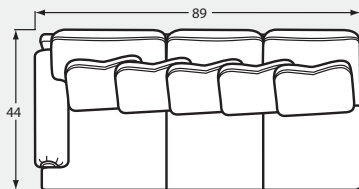

PAULA DEEN  
*Home*

Featuring Blend-Down Seat  
Cushions + Toss Pillows

P7117 Group

#00 OTTOMAN  
33W x 25D x 19H

#20 Chair & 1/2  
54Wx44Dx40H  
2- 21" A Pillow

#30 Loveseat  
74Wx44Dx40H  
2- 21" A Pillow  
2- 21" B Pillow

#50 Sofa  
100Wx44Dx40H  
3- 21" A Pillow  
2- 21" B Pillow

#33 ARMLESS LOVESEAT  
54Wx44Dx40H

#13 ARMLESS CHAIR  
27Wx44Dx40H

#22 LAF CUDDLER  
60Wx51Dx40H  
1- 21" A Pillow  
1- 21" B Pillow

#21 RAF CUDDLER  
60Wx51Dx40H  
1- 21" A Pillow  
1- 21" B Pillow

#32 LAF LOVESEAT  
63Wx44Dx40H  
1- 21" A Pillow  
2- 21" B Pillow

#31 RAF LOVESEAT  
63Wx44Dx40H  
1- 21" A Pillow  
2- 21" B Pillow

#52 LAF SOFA  
89Wx44Dx40H  
2- 21" A Pillow  
3- 21" B Pillow

#51 RAF SOFA  
89Wx44Dx40H  
2- 21" A Pillow  
3- 21" B Pillow