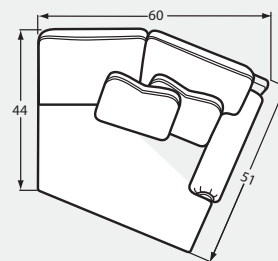

PAULA DEEN  
*Home*

Featuring Blend-Down Seat  
Cushions + Toss Pillows

P7117 Group

#00 OTTOMAN  
33W x 25D x 19H

#20 Chair & 1/2  
54Wx44Dx40H  
2- 21" A Pillow

#30 Loveseat  
74Wx44Dx40H  
2- 21" A Pillow  
2- 21" B Pillow

#50 Sofa  
100Wx44Dx40H  
3- 21" A Pillow  
2- 21" B Pillow

#33 ARMLESS LOVESEAT  
54Wx44Dx40H

#13 ARMLESS CHAIR  
27Wx44Dx40H

#22 LAF CUDDLER  
60Wx51Dx40H  
1- 21" A Pillow  
1- 21" B Pillow

#21 RAF CUDDLER  
60Wx51Dx40H  
1- 21" A Pillow  
1- 21" B Pillow

#32 LAF LOVESEAT  
63Wx44Dx40H  
1- 21" A Pillow  
2- 21" B Pillow

#31 RAF LOVESEAT  
63Wx44Dx40H  
1- 21" A Pillow  
2- 21" B Pillow

#52 LAF SOFA  
89Wx44Dx40H  
2- 21" A Pillow  
3- 21" B Pillow

#51 RAF SOFA  
89Wx44Dx40H  
2- 21" A Pillow  
3- 21" B Pillow