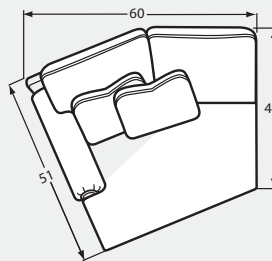

PAULA DEEN  
*Home*

Featuring Blend-Down Seat  
Cushions + Toss Pillows

P7117 Group

#00 OTTOMAN  
33W x 25D x 19H

#20 Chair & 1/2  
54Wx44Dx40H  
2- 21" A Pillow

#30 Loveseat  
74Wx44Dx40H  
2- 21" A Pillow  
2- 21" B Pillow

#50 Sofa  
100Wx44Dx40H  
3- 21" A Pillow  
2- 21" B Pillow

#33 ARMLESS LOVESEAT  
54Wx44Dx40H

#13 ARMLESS CHAIR  
27Wx44Dx40H

#22 LAF CUDDLER  
60Wx51Dx40H  
1- 21" A Pillow  
1- 21" B Pillow

#21 RAF CUDDLER  
60Wx51Dx40H  
1- 21" A Pillow  
1- 21" B Pillow

#32 LAF LOVESEAT  
63Wx44Dx40H  
1- 21" A Pillow  
2- 21" B Pillow

#31 RAF LOVESEAT  
63Wx44Dx40H  
1- 21" A Pillow  
2- 21" B Pillow

#52 LAF SOFA  
89Wx44Dx40H  
2- 21" A Pillow  
3- 21" B Pillow

#51 RAF SOFA  
89Wx44Dx40H  
2- 21" A Pillow  
3- 21" B Pillow