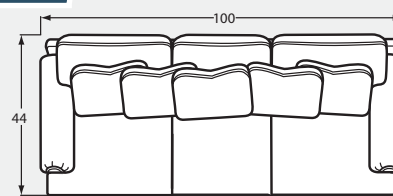

PAULA DEEN  
*Home*

Featuring Blend-Down Seat  
Cushions + Toss Pillows

P7117 Group

#00 OTTOMAN  
33W x 25D x 19H

#20 Chair & 1/2  
54Wx44Dx40H  
2- 21" A Pillow

#30 Loveseat  
74Wx44Dx40H  
2- 21" A Pillow  
2- 21" B Pillow

#50 Sofa  
100Wx44Dx40H  
3- 21" A Pillow  
2- 21" B Pillow

#33 ARMLESS LOVESEAT  
54Wx44Dx40H

#13 ARMLESS CHAIR  
27Wx44Dx40H

#22 LAF CUDDLER  
60Wx51Dx40H  
1- 21" A Pillow  
1- 21" B Pillow

#21 RAF CUDDLER  
60Wx51Dx40H  
1- 21" A Pillow  
1- 21" B Pillow