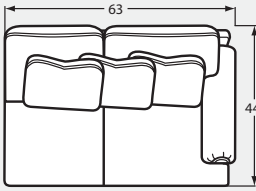

PAULA DEEN  
*Home*

Featuring Blend-Down Seat  
Cushions + Toss Pillows

P7117 Group

#00 OTTOMAN  
33W x 25D x 19H

#20 Chair & 1/2  
54Wx44Dx40H  
2- 21" A Pillow

#30 Loveseat  
74Wx44Dx40H  
2- 21" A Pillow  
2- 21" B Pillow

#50 Sofa  
100Wx44Dx40H  
3- 21" A Pillow  
2- 21" B Pillow

#33 ARMLESS LOVESEAT  
54Wx44Dx40H

#13 ARMLESS CHAIR  
27Wx44Dx40H

#22 LAF CUDDLER  
60Wx51Dx40H  
1- 21" A Pillow  
1- 21" B Pillow

#21 RAF CUDDLER  
60Wx51Dx40H  
1- 21" A Pillow  
1- 21" B Pillow

#32 LAF LOVESEAT  
63Wx44Dx40H  
1- 21" A Pillow  
2- 21" B Pillow

#31 RAF LOVESEAT  
63Wx44Dx40H  
1- 21" A Pillow  
2- 21" B Pillow

#52 LAF SOFA  
89Wx44Dx40H  
2- 21" A Pillow  
3- 21" B Pillow

#51 RAF SOFA  
89Wx44Dx40H  
2- 21" A Pillow  
3- 21" B Pillow