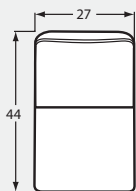

PAULA DEEN  
*Home*

Featuring Blend-Down Seat  
Cushions + Toss Pillows

P7117 Group

#00 OTTOMAN  
33W x 25D x 19H

#20 Chair & 1/2  
54Wx44Dx40H  
2- 21" A Pillow

#30 Loveseat  
74Wx44Dx40H  
2- 21" A Pillow  
2- 21" B Pillow

#50 Sofa  
100Wx44Dx40H  
3- 21" A Pillow  
2- 21" B Pillow

#33 ARMLESS LOVESEAT  
54Wx44Dx40H

#13 ARMLESS CHAIR  
27Wx44Dx40H

#22 LAF CUDDLER  
60Wx51Dx40H  
1- 21" A Pillow  
1- 21" B Pillow

#21 RAF CUDDLER  
60Wx51Dx40H  
1- 21" A Pillow  
1- 21" B Pillow

#32 LAF LOVESEAT  
63Wx44Dx40H  
1- 21" A Pillow  
2- 21" B Pillow

#31 RAF LOVESEAT  
63Wx44Dx40H  
1- 21" A Pillow  
2- 21" B Pillow

#52 LAF SOFA  
89Wx44Dx40H  
2- 21" A Pillow  
3- 21" B Pillow

#51 RAF SOFA  
89Wx44Dx40H  
2- 21" A Pillow  
3- 21" B Pillow

#34 CORNER WEDGE  
44Wx44Dx40H  
1- 21" A Pillow  
1- 21" B Pillow

#56 LAF SOFA with RETURN  
106Wx44Dx40H  
3- 21" A Pillow  
2- 21" B Pillow

#55 RAF SOFA with RETURN  
106Wx44Dx40H  
3- 21" A Pillow  
2- 21" B Pillow