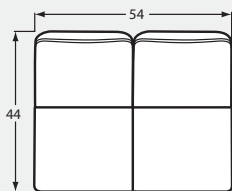

PAULA DEEN  
*Home*

Featuring Blend-Down Seat  
Cushions + Toss Pillows

P7117 Group

#00 OTTOMAN  
33W x 25D x 19H

#20 Chair & 1/2  
54Wx44Dx40H  
2- 21" A Pillow

#30 Loveseat  
74Wx44Dx40H  
2- 21" A Pillow  
2- 21" B Pillow

#50 Sofa  
100Wx44Dx40H  
3- 21" A Pillow  
2- 21" B Pillow

#33 ARMLESS LOVESEAT  
54Wx44Dx40H

#13 ARMLESS CHAIR  
27Wx44Dx40H

#22 LAF CUDDLER  
60Wx51Dx40H  
1- 21" A Pillow  
1- 21" B Pillow

#21 RAF CUDDLER  
60Wx51Dx40H  
1- 21" A Pillow  
1- 21" B Pillow

#32 LAF LOVESEAT  
63Wx44Dx40H  
1- 21" A Pillow  
2- 21" B Pillow

#31 RAF LOVESEAT  
63Wx44Dx40H  
1- 21" A Pillow  
2- 21" B Pillow

#52 LAF SOFA  
89Wx44Dx40H  
2- 21" A Pillow  
3- 21" B Pillow

#51 RAF SOFA  
89Wx44Dx40H  
2- 21" A Pillow  
3- 21" B Pillow