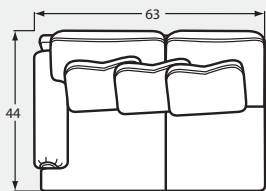

PAULA DEEN  
*Home*

Featuring Blend-Down Seat  
Cushions + Toss Pillows

P7117 Group

#00 OTTOMAN  
33W x 25D x 19H

#20 Chair & 1/2  
54Wx44Dx40H  
2- 21" A Pillow

#30 Loveseat  
74Wx44Dx40H  
2- 21" A Pillow  
2- 21" B Pillow

#50 Sofa  
100Wx44Dx40H  
3- 21" A Pillow  
2- 21" B Pillow

#33 ARMLESS LOVESEAT  
54Wx44Dx40H

#13 ARMLESS CHAIR  
27Wx44Dx40H

#22 LAF CUDDLER  
60Wx51Dx40H  
1- 21" A Pillow  
1- 21" B Pillow

#21 RAF CUDDLER  
60Wx51Dx40H  
1- 21" A Pillow  
1- 21" B Pillow

#32 LAF LOVESEAT  
63Wx44Dx40H  
1- 21" A Pillow  
2- 21" B Pillow

#31 RAF LOVESEAT  
63Wx44Dx40H  
1- 21" A Pillow  
2- 21" B Pillow

#52 LAF SOFA  
89Wx44Dx40H  
2- 21" A Pillow  
3- 21" B Pillow

#51 RAF SOFA  
89Wx44Dx40H  
2- 21" A Pillow  
3- 21" B Pillow