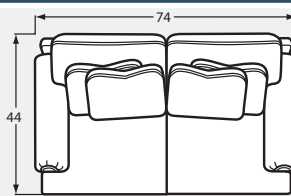

PAULA DEEN  
*Home*

Featuring Blend-Down Seat  
Cushions + Toss Pillows

P7117 Group

#00 OTTOMAN  
33W x 25D x 19H

#20 Chair & 1/2  
54Wx44Dx40H  
2- 21" A Pillow

#30 Loveseat  
74Wx44Dx40H  
2- 21" A Pillow  
2- 21" B Pillow

#50 Sofa  
100Wx44Dx40H  
3- 21" A Pillow  
2- 21" B Pillow

#33 ARMLESS LOVESEAT  
54Wx44Dx40H

#13 ARMLESS CHAIR  
27Wx44Dx40H

#22 LAF CUDDLER  
60Wx51Dx40H  
1- 21" A Pillow  
1- 21" B Pillow

#21 RAF CUDDLER  
60Wx51Dx40H  
1- 21" A Pillow  
1- 21" B Pillow

#32 LAF LOVESEAT  
63Wx44Dx40H  
1- 21" A Pillow  
2- 21" B Pillow

#31 RAF LOVESEAT  
63Wx44Dx40H  
1- 21" A Pillow  
2- 21" B Pillow

#52 LAF SOFA  
89Wx44Dx40H  
2- 21" A Pillow  
3- 21" B Pillow

#51 RAF SOFA  
89Wx44Dx40H  
2- 21" A Pillow  
3- 21" B Pillow