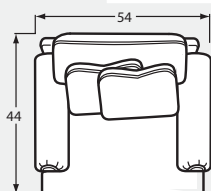

PAULA DEEN  
*Home*

Featuring Blend-Down Seat  
Cushions + Toss Pillows

P7117 Group

#00 OTTOMAN  
33W x 25D x 19H

#20 Chair & 1/2  
54Wx44Dx40H  
2- 21" A Pillow

#30 Loveseat  
74Wx44Dx40H  
2- 21" A Pillow  
2- 21" B Pillow

#50 Sofa  
100Wx44Dx40H  
3- 21" A Pillow  
2- 21" B Pillow

#33 ARMLESS LOVESEAT  
54Wx44Dx40H

#13 ARMLESS CHAIR  
27Wx44Dx40H

#22 LAF CUDDLER  
60Wx51Dx40H  
1- 21" A Pillow  
1- 21" B Pillow

#21 RAF CUDDLER  
60Wx51Dx40H  
1- 21" A Pillow  
1- 21" B Pillow

#32 LAF LOVESEAT  
63Wx44Dx40H  
1- 21" A Pillow  
2- 21" B Pillow

#31 RAF LOVESEAT  
63Wx44Dx40H  
1- 21" A Pillow  
2- 21" B Pillow

#52 LAF SOFA  
89Wx44Dx40H  
2- 21" A Pillow  
3- 21" B Pillow

#51 RAF SOFA  
89Wx44Dx40H  
2- 21" A Pillow  
3- 21" B Pillow