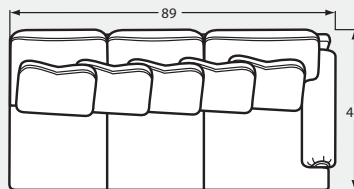

PAULA DEEN  
*Home*

Featuring Blend-Down Seat  
Cushions + Toss Pillows

P7117 Group

#00 OTTOMAN  
33W x 25D x 19H

#20 Chair & 1/2  
54Wx44Dx40H  
2- 21" A Pillow

#30 Loveseat  
74Wx44Dx40H  
2- 21" A Pillow  
2- 21" B Pillow

#50 Sofa  
100Wx44Dx40H  
3- 21" A Pillow  
2- 21" B Pillow

#33 ARMLESS LOVESEAT  
54Wx44Dx40H

#13 ARMLESS CHAIR  
27Wx44Dx40H

#22 LAF CUDDLER  
60Wx51Dx40H  
1- 21" A Pillow  
1- 21" B Pillow

#21 RAF CUDDLER  
60Wx51Dx40H  
1- 21" A Pillow  
1- 21" B Pillow

#32 LAF LOVESEAT  
63Wx44Dx40H  
1- 21" A Pillow  
2- 21" B Pillow

#31 RAF LOVESEAT  
63Wx44Dx40H  
1- 21" A Pillow  
2- 21" B Pillow

#52 LAF SOFA  
89Wx44Dx40H  
2- 21" A Pillow  
3- 21" B Pillow

#51 RAF SOFA  
89Wx44Dx40H  
2- 21" A Pillow  
3- 21" B Pillow