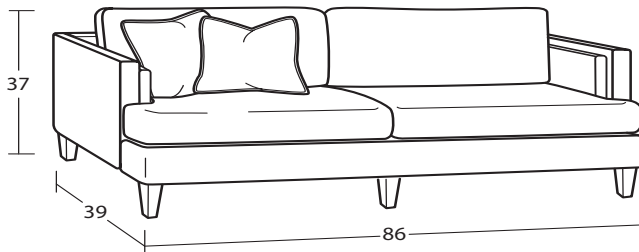

7469 Group

This collection allows you to have a clean and stylish aesthetic while still enjoying sumptuous comfort. These modern silhouettes have a unique inset panel on the inside of the arm, plush toss pillows and premium Blend Down seat cushions. Choose the pieces that work best in your own space.

Individual Pieces

#50BD Sofa
86W x 39D x 37H
2 - 21" A Pillows

#20BD CHAIR 1/2
42W x 39D x 37H
1 - 21" A Pillow

#00BD OTTOMAN
37W x 25D x 22H

Sectional Pieces

#12BD ARMLESS CHAIR 1/2
37W x 39D x 37H

#48BD RAF BUMPER CHAISE
58W x 39D x 37H
1 - 21" A Pillow | 1 - 21" B Pillow

#49BD LAF BUMPER CHAISE
58W x 39D x 37H
1 - 21" A Pillow | 1 - 21" B Pillow

#51BD RAF Sofa
81W x 39D x 37H
1 - 21" A Pillow | 1 - 21" B Pillow

#52BD LAF Sofa
81W x 39D x 37H
1 - 21" A Pillow | 1 - 21" B Pillow

#34BD CORNER
39W x 39D x 37H
1 - 21" A Pillow | 1 - 21" B Pillow

Handcrafted in America

11.15.24

SAMPLE CONFIGURATIONS

Create the perfect sectional for your living space!