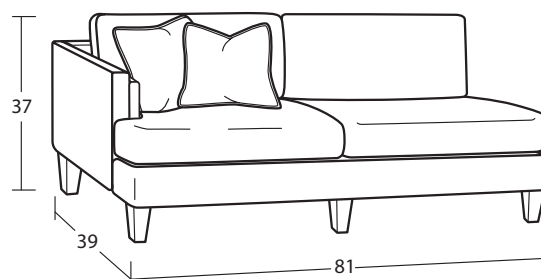

Individual Pieces

#50BD Sofa
86W x 39D x 37H
2 - 21" A Pillows

#20BD CHAIR 1/2
42W x 39D x 37H
1 - 21" A Pillow

#00BD OTTOMAN
37W x 25D x 22H

Sectional Pieces

#12BD ARMLESS CHAIR 1/2
37W x 39D x 37H

#48BD RAF BUMPER CHAISE
58W x 39D x 37H
1 - 21" A Pillow | 1 - 21" B Pillow

#49BD LAF BUMPER CHAISE
58W x 39D x 37H
1 - 21" A Pillow | 1 - 21" B Pillow

#51BD RAF Sofa
81W x 39D x 37H
1 - 21" A Pillow | 1 - 21" B Pillow

#52BD LAF Sofa
81W x 39D x 37H
1 - 21" A Pillow | 1 - 21" B Pillow

#34BD CORNER
39W x 39D x 37H
1 - 21" A Pillow | 1 - 21" B Pillow

Handcrafted in America

11.15.24

SAMPLE CONFIGURATIONS

Create the perfect sectional for your living space!