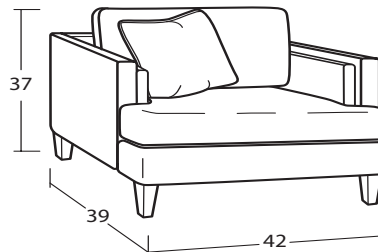

Individual Pieces

#50BD Sofa
86W x 39D x 37H
2 - 21" A Pillows

#20BD CHAIR 1/2
42W x 39D x 37H
1 - 21" A Pillow

#00BD OTTOMAN
37W x 25D x 22H

Sectional Pieces

#12BD ARMLESS CHAIR 1/2
37W x 39D x 37H

#48BD RAF BUMPER CHAISE
58W x 39D x 37H
1 - 21" A Pillow | 1 - 21" B Pillow

#49BD LAF BUMPER CHAISE
58W x 39D x 37H
1 - 21" A Pillow | 1 - 21" B Pillow

#51BD RAF Sofa
81W x 39D x 37H
1 - 21" A Pillow | 1 - 21" B Pillow

#52BD LAF Sofa
81W x 39D x 37H
1 - 21" A Pillow | 1 - 21" B Pillow

#34BD CORNER
39W x 39D x 37H
1 - 21" A Pillow | 1 - 21" B Pillow

Handcrafted in America

11.15.24

SAMPLE CONFIGURATIONS

Create the perfect sectional for your living space!