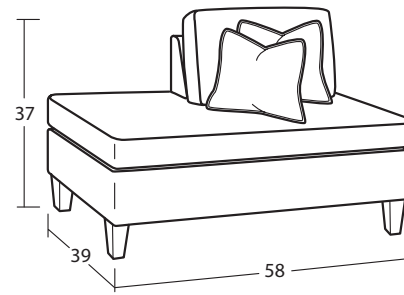

Individual Pieces

#50BD Sofa
86W x 39D x 37H
2 - 21" A Pillows

#20BD CHAIR 1/2
42W x 39D x 37H
1 - 21" A Pillow

#00BD OTTOMAN
37W x 25D x 22H

Sectional Pieces

#12BD ARMLESS CHAIR 1/2
37W x 39D x 37H

#48BD RAF BUMPER CHAISE
58W x 39D x 37H
1 - 21" A Pillow | 1 - 21" B Pillow

#49BD LAF BUMPER CHAISE
58W x 39D x 37H
1 - 21" A Pillow | 1 - 21" B Pillow

#51BD RAF Sofa
81W x 39D x 37H
1 - 21" A Pillow | 1 - 21" B Pillow

#52BD LAF Sofa
81W x 39D x 37H
1 - 21" A Pillow | 1 - 21" B Pillow

#34BD CORNER
39W x 39D x 37H
1 - 21" A Pillow | 1 - 21" B Pillow

Handcrafted in America

11.15.24

SAMPLE CONFIGURATIONS

Create the perfect sectional for your living space!