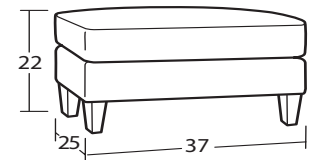

Individual Pieces

#50BD Sofa
86W x 39D x 37H
2 - 21" A Pillows

#20BD CHAIR 1/2
42W x 39D x 37H
1 - 21" A Pillow

#00BD OTTOMAN
37W x 25D x 22H

Sectional Pieces

#12BD ARMLESS CHAIR 1/2
37W x 39D x 37H

#48BD RAF BUMPER CHAISE
58W x 39D x 37H
1 - 21" A Pillow | 1 - 21" B Pillow

#34BD CORNER
39W x 39D x 37H
1 - 21" A Pillow | 1 - 21" B Pillow

Handcrafted in America

11.15.24

SAMPLE CONFIGURATIONS

Create the perfect sectional for your living space!