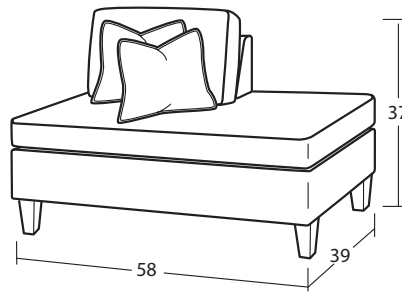

Individual Pieces

#50BD Sofa
86W x 39D x 37H
2 - 21" A Pillows

#20BD CHAIR 1/2
42W x 39D x 37H
1 - 21" A Pillow

#00BD OTTOMAN
37W x 25D x 22H

Sectional Pieces

#12BD ARMLESS CHAIR 1/2
37W x 39D x 37H

#48BD RAF BUMPER CHAISE
58W x 39D x 37H
1 - 21" A Pillow | 1 - 21" B Pillow

#49BD LAF BUMPER CHAISE
58W x 39D x 37H
1 - 21" A Pillow | 1 - 21" B Pillow

#51BD RAF Sofa
81W x 39D x 37H
1 - 21" A Pillow | 1 - 21" B Pillow

#52BD LAF Sofa
81W x 39D x 37H
1 - 21" A Pillow | 1 - 21" B Pillow

#34BD CORNER
39W x 39D x 37H
1 - 21" A Pillow | 1 - 21" B Pillow

Handcrafted in America

11.15.24

SAMPLE CONFIGURATIONS

Create the perfect sectional for your living space!