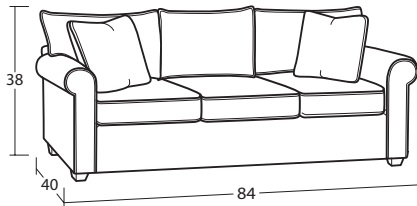

7364 Group Non-Slipcover

9364 Group Slipcover

ONE SILHOUETTE WITH TWO UNIQUE LOOKS!

Choose the 7364 for a classic look, or choose the 9364 to get the same style with a removable slipcover. Both styles come in any of these 14 pieces, so mix and match them to suit your space.

Individual Pieces

#49SS 3-SEAT SOFA
84W x 40D x 38H
2 - 19" A Pillows

#70SS BENCH SEAT SOFA
84W x 40D x 38H
2 - 19" A Pillows

#00SS OTTOMAN
33W x 25D x 18H

#50SS 2-SEAT SOFA
84W x 40D x 38H
2 - 19" A Pillows

Also available as a 2-Seat Queen Size Sleeper
#50-68SS Standard Mattress
#50-98SS Memory Foam Mattress

#30SS LOVESEAT
65W x 40D x 38H
2 - 19" A Pillows

#10SS CHAIR
42W x 40D x 38H

Sectional Pieces

#52SS LAF SOFA
78W x 40D x 38H
1 - 19" A pillow

#55SS RAF SOFA w/ RETURN
93W x 40D x 38H
2 - 19" A Pillows | 2 - 19" B Pillows

#31SS RAF LOVESEAT
55W x 40D x 38H
1 - 19" A pillow

#13SS ARMLESS CHAIR
24W x 40D x 38H

Handcrafted in America

11.15.24

SAMPLE CONFIGURATIONS