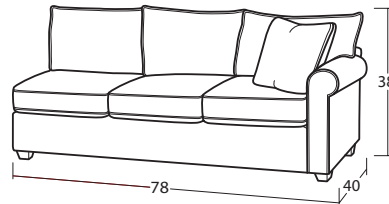

Individual Pieces

#49SS 3-SEAT SOFA
84W x 40D x 38H
2 - 19" A Pillows

#70SS BENCH SEAT SOFA
84W x 40D x 38H
2 - 19" A Pillows

#00SS OTTOMAN
33W x 25D x 18H

#50SS 2-SEAT SOFA
84W x 40D x 38H
2 - 19" A Pillows

Also available as a 2-Seat Queen Size Sleeper
#50-68SS Standard Mattress
#50-98SS Memory Foam Mattress

#30SS LOVESEAT
65W x 40D x 38H
2 - 19" A Pillows

#10SS CHAIR
42W x 40D x 38H

Sectional Pieces

#52SS LAF SOFA
78W x 40D x 38H
1 - 19" A pillow

#51SS RAF SOFA
78W x 40D x 38H
1 - 19" A pillow

#32SS LAF LOVESEAT
55W x 40D x 38H
1 - 19" A pillow

#34SS CORNER
40W x 40D x 38H
1 - 19" A Pillow / 2 - 19" B Pillows

#56SS LAF SOFA w/ RETURN
93W x 40D x 38H
2 - 19" A Pillows | 2 - 19" B Pillows