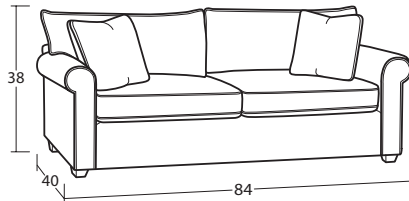

Individual Pieces

#49SS 3-SEAT SOFA
84W x 40D x 38H
2 - 19" A Pillows

#70SS BENCH SEAT SOFA
84W x 40D x 38H
2 - 19" A Pillows

#00SS OTTOMAN
33W x 25D x 18H

#50SS 2-SEAT SOFA
84W x 40D x 38H
2 - 19" A Pillows

Also available as a 2-Seat Queen Size Sleeper
#50-68SS Standard Mattress
#50-98SS Memory Foam Mattress

#30SS LOVESEAT
65W x 40D x 38H
2 - 19" A Pillows

#10SS CHAIR
42W x 40D x 38H

Sectional Pieces

#52SS LAF SOFA
78W x 40D x 38H
1 - 19" A pillow

#51SS RAF SOFA
78W x 40D x 38H
1 - 19" A pillow

#32SS LAF LOVESEAT
55W x 40D x 38H
1 - 19" A pillow

#34SS CORNER
40W x 40D x 38H
1 - 19" A Pillow / 2 - 19" B Pillows

#56SS LAF SOFA w/ RETURN
93W x 40D x 38H
2 - 19" A Pillows | 2 - 19" B Pillows