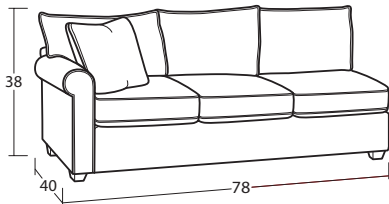

Individual Pieces

#49SS 3-SEAT SOFA
84W x 40D x 38H
2 - 19" A Pillows

#70SS BENCH SEAT SOFA
84W x 40D x 38H
2 - 19" A Pillows

#00SS OTTOMAN
33W x 25D x 18H

#50SS 2-SEAT SOFA
84W x 40D x 38H
2 - 19" A Pillows

Also available as a 2-Seat Queen Size Sleeper
#50-68SS Standard Mattress
#50-98SS Memory Foam Mattress

#30SS LOVESEAT
65W x 40D x 38H
2 - 19" A Pillows

#10SS CHAIR
42W x 40D x 38H

Sectional Pieces

#52SS LAF SOFA
78W x 40D x 38H
1 - 19" A pillow

#51SS RAF SOFA
78W x 40D x 38H
1 - 19" A pillow

#32SS LAF LOVESEAT
55W x 40D x 38H
1 - 19" A pillow

#34SS CORNER
40W x 40D x 38H
1 - 19" A Pillow / 2 - 19" B Pillows

#56SS LAF SOFA w/ RETURN
93W x 40D x 38H
2 - 19" A Pillows | 2 - 19" B Pillows