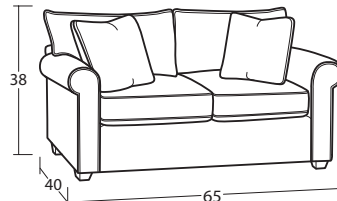

Individual Pieces

#49SS 3-SEAT SOFA
84W x 40D x 38H
2 - 19" A Pillows

#70SS BENCH SEAT SOFA
84W x 40D x 38H
2 - 19" A Pillows

#00SS OTTOMAN
33W x 25D x 18H

#50SS 2-SEAT SOFA
84W x 40D x 38H
2 - 19" A Pillows

Also available as a 2-Seat Queen Size Sleeper
#50-68SS Standard Mattress
#50-98SS Memory Foam Mattress

#30SS LOVESEAT
65W x 40D x 38H
2 - 19" A Pillows

#10SS CHAIR
42W x 40D x 38H

Sectional Pieces

#52SS LAF SOFA
78W x 40D x 38H
1 - 19" A pillow

#51SS RAF SOFA
78W x 40D x 38H
1 - 19" A pillow

#32SS LAF LOVESEAT
55W x 40D x 38H
1 - 19" A pillow

#34SS CORNER
40W x 40D x 38H
1 - 19" A Pillow / 2 - 19" B Pillows

#56SS LAF SOFA w/ RETURN
93W x 40D x 38H
2 - 19" A Pillows | 2 - 19" B Pillows