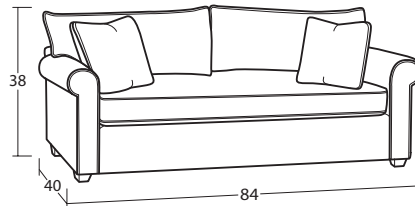

7364 Group Non-Slipcover

9364 Group Slipcover

ONE SILHOUETTE WITH TWO UNIQUE LOOKS!

Choose the 7364 for a classic look, or choose the 9364 to get the same style with a removable slipcover. Both styles come in any of these 14 pieces, so mix and match them to suit your space.

Individual Pieces

#49SS 3-SEAT SOFA
84W x 40D x 38H
2 - 19" A Pillows

#70SS BENCH SEAT SOFA
84W x 40D x 38H
2 - 19" A Pillows

#00SS OTTOMAN
33W x 25D x 18H

#50SS 2-SEAT SOFA
84W x 40D x 38H
2 - 19" A Pillows

Also available as a 2-Seat Queen Size Sleeper
#50-68SS Standard Mattress
#50-98SS Memory Foam Mattress

#30SS LOVESEAT
65W x 40D x 38H
2 - 19" A Pillows

#10SS CHAIR
42W x 40D x 38H

Sectional Pieces

#52SS LAF SOFA
78W x 40D x 38H
1 - 19" A pillow

#55SS RAF SOFA w/ RETURN
93W x 40D x 38H
2 - 19" A Pillows | 2 - 19" B Pillows

#31SS RAF LOVESEAT
55W x 40D x 38H
1 - 19" A pillow

#13SS ARMLESS CHAIR
24W x 40D x 38H

Handcrafted in America

11.15.24

SAMPLE CONFIGURATIONS