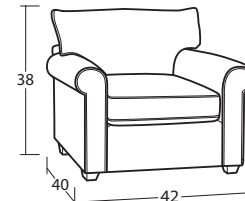

Individual Pieces

#49SS 3-SEAT SOFA
84W x 40D x 38H
2 - 19" A Pillows

#70SS BENCH SEAT SOFA
84W x 40D x 38H
2 - 19" A Pillows

#00SS OTTOMAN
33W x 25D x 18H

#50SS 2-SEAT SOFA
84W x 40D x 38H
2 - 19" A Pillows

Also available as a 2-Seat Queen Size Sleeper
#50-68SS Standard Mattress
#50-98SS Memory Foam Mattress

#30SS LOVESEAT
65W x 40D x 38H
2 - 19" A Pillows

#10SS CHAIR
42W x 40D x 38H

Sectional Pieces

#52SS LAF SOFA
78W x 40D x 38H
1 - 19" A pillow

#51SS RAF SOFA
78W x 40D x 38H
1 - 19" A pillow

#32SS LAF LOVESEAT
55W x 40D x 38H
1 - 19" A pillow

#34SS CORNER
40W x 40D x 38H
1 - 19" A Pillow / 2 - 19" B Pillows

#56SS LAF SOFA w/ RETURN
93W x 40D x 38H
2 - 19" A Pillows | 2 - 19" B Pillows