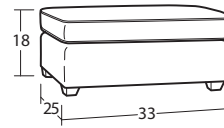

Individual Pieces

#49SS 3-SEAT SOFA
84W x 40D x 38H
2 - 19" A Pillows

#70SS BENCH SEAT SOFA
84W x 40D x 38H
2 - 19" A Pillows

#00SS OTTOMAN
33W x 25D x 18H

#50SS 2-SEAT SOFA
84W x 40D x 38H
2 - 19" A Pillows

Also available as a 2-Seat Queen Size Sleeper
#50-68SS Standard Mattress
#50-98SS Memory Foam Mattress

#30SS LOVESEAT
65W x 40D x 38H
2 - 19" A Pillows

#10SS CHAIR
42W x 40D x 38H

Sectional Pieces

#52SS LAF SOFA
78W x 40D x 38H
1 - 19" A pillow