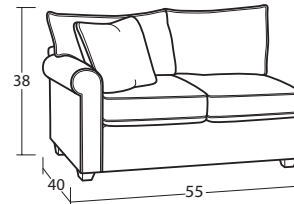

Individual Pieces

#49SS 3-SEAT SOFA
84W x 40D x 38H
2 - 19" A Pillows

#70SS BENCH SEAT SOFA
84W x 40D x 38H
2 - 19" A Pillows

#00SS OTTOMAN
33W x 25D x 18H

#50SS 2-SEAT SOFA
84W x 40D x 38H
2 - 19" A Pillows

Also available as a 2-Seat Queen Size Sleeper
#50-68SS Standard Mattress
#50-98SS Memory Foam Mattress

#30SS LOVESEAT
65W x 40D x 38H
2 - 19" A Pillows

#10SS CHAIR
42W x 40D x 38H

Sectional Pieces

#52SS LAF SOFA
78W x 40D x 38H
1 - 19" A pillow

#51SS RAF SOFA
78W x 40D x 38H
1 - 19" A pillow

#32SS LAF LOVESEAT
55W x 40D x 38H
1 - 19" A pillow

#34SS CORNER
40W x 40D x 38H
1 - 19" A Pillow / 2 - 19" B Pillows

#56SS LAF SOFA w/ RETURN
93W x 40D x 38H
2 - 19" A Pillows | 2 - 19" B Pillows