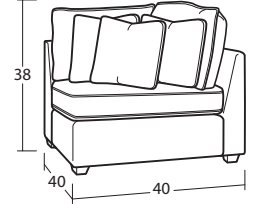

Individual Pieces

#49SS 3-SEAT SOFA
84W x 40D x 38H
2 - 19" A Pillows

#70SS BENCH SEAT SOFA
84W x 40D x 38H
2 - 19" A Pillows

#00SS OTTOMAN
33W x 25D x 18H

#50SS 2-SEAT SOFA
84W x 40D x 38H
2 - 19" A Pillows

Also available as a 2-Seat Queen Size Sleeper
#50-68SS Standard Mattress
#50-98SS Memory Foam Mattress

#30SS LOVESEAT
65W x 40D x 38H
2 - 19" A Pillows

#10SS CHAIR
42W x 40D x 38H

Sectional Pieces

#52SS LAF SOFA
78W x 40D x 38H
1 - 19" A pillow

#51SS RAF SOFA
78W x 40D x 38H
1 - 19" A pillow

#32SS LAF LOVESEAT
55W x 40D x 38H
1 - 19" A pillow

#34SS CORNER
40W x 40D x 38H
1 - 19" A Pillow / 2 - 19" B Pillows

#56SS LAF SOFA w/ RETURN
93W x 40D x 38H
2 - 19" A Pillows | 2 - 19" B Pillows