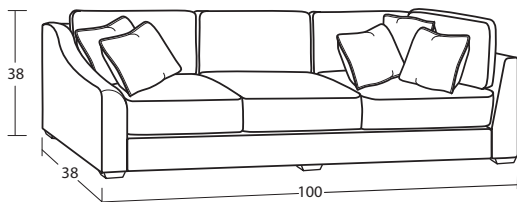

INDIVIDUAL PIECES

00BD OTTOMAN
35W x 25D x 22H

**01BD COCKTAIL OTTOMAN
W/ CASTERS**
36W x 36D x 20H

20BD CHAIR 1/2
43W x 38D x 38H
1- 20" A Pillow

20BDSC SWIVEL CHAIR 1/2
43W x 38D x 38H
1- 20" A Pillow

54BD 3 SEAT SOFA
97W x 38D x 38H
2- 20" A Pillows
2- 20" B Pillows

50BD 2 SEAT SOFA
88W x 38D x 38H
2- 20" A Pillows
2- 20" B Pillows

SECTIONAL PIECES

13BD ARMLESS CHAIR
28W x 38D x 38H

34BD CORNER
38W x 38D x 38H
2- 20" A Pillows
1- 20" B Pillows

32BD LAF LOVESEAT
63W x 38D x 38H
1- 20" A Pillow
1- 20" B Pillow

31BD RAF LOVESEAT
63W x 38D x 38H
1- 20" A Pillow
1- 20" B Pillow

56BD LAF SOFA w/ RETURN
100W x 38D x 38H
3- 20" A Pillows
2- 30" B Pillows

55BD RAF SOFA w/ RETURN
100W x 38D x 38H
3- 20" A Pillows
2- 20" B Pillows