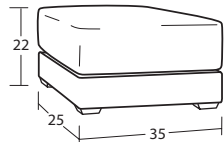

INDIVIDUAL PIECES

00BD OTTOMAN
35W x 25D x 22H

**01BD COCKTAIL OTTOMAN
W/ CASTERS**
36W x 36D x 20H

20BD CHAIR 1/2
43W x 38D x 38H
1- 20" A Pillow

20BDSC SWIVEL CHAIR 1/2
43W x 38D x 38H
1- 20" A Pillow

54BD 3 SEAT SOFA
97W x 38D x 38H
2- 20" A Pillows
2- 20" B Pillows

50BD 2 SEAT SOFA
88W x 38D x 38H
2- 20" A Pillows
2- 20" B Pillows

SECTIONAL PIECES

13BD ARMLESS CHAIR
28W x 38D x 38H

34BD CORNER
38W x 38D x 38H
2- 20" A Pillows
1- 20" B Pillows

32BD LAF LOVESEAT
63W x 38D x 38H
1- 20" A Pillow
1- 20" B Pillow