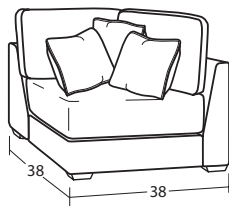

INDIVIDUAL PIECES

00BD OTTOMAN
35W x 25D x 22H

**01BD COCKTAIL OTTOMAN
W/ CASTERS**
36W x 36D x 20H

20BD CHAIR 1/2
43W x 38D x 38H
1- 20" A Pillow

20BDSC SWIVEL CHAIR 1/2
43W x 38D x 38H
1- 20" A Pillow

54BD 3 SEAT SOFA
97W x 38D x 38H
2- 20" A Pillows
2- 20" B Pillows

50BD 2 SEAT SOFA
88W x 38D x 38H
2- 20" A Pillows
2- 20" B Pillows

SECTIONAL PIECES

13BD ARMLESS CHAIR
28W x 38D x 38H

34BD CORNER
38W x 38D x 38H
2- 20" A Pillows
1- 20" B Pillows

32BD LAF LOVESEAT
63W x 38D x 38H
1- 20" A Pillow
1- 20" B Pillow

31BD RAF LOVESEAT
63W x 38D x 38H
1- 20" A Pillow
1- 20" B Pillow

56BD LAF SOFA w/ RETURN
100W x 38D x 38H
3- 20" A Pillows
2- 30" B Pillows

55BD RAF SOFA w/ RETURN
100W x 38D x 38H
3- 20" A Pillows
2- 20" B Pillows