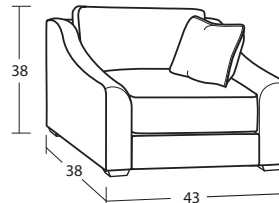

7354 Group

This collection offers full versatility and sumptuous comfort all in one luxurious package. Crafted with our softest 8-inch Blend-Down seat cushions and premium LuxDown toss pillows, these pieces bring true sanctuary to your home.

INDIVIDUAL PIECES

00BD OTTOMAN
35W x 25D x 22H

**01BD COCKTAIL OTTOMAN
W/ CASTERS**
36W x 36D x 20H

20BD CHAIR 1/2
43W x 38D x 38H
1- 20" A Pillow

20BDSC SWIVEL CHAIR 1/2
43W x 38D x 38H
1- 20" A Pillow

54BD 3 SEAT SOFA
97W x 38D x 38H
2- 20" A Pillows
2- 20" B Pillows

50BD 2 SEAT SOFA
88W x 38D x 38H
2- 20" A Pillows
2- 20" B Pillows

SECTIONAL PIECES

13BD ARMLESS CHAIR
28W x 38D x 38H

34BD CORNER
38W x 38D x 38H
2- 20" A Pillows
1- 20" B Pillows

32BD LAF LOVESEAT
63W x 38D x 38H
1- 20" A Pillow
1- 20" B Pillow

31BD RAF LOVESEAT
63W x 38D x 38H
1- 20" A Pillow
1- 20" B Pillow

56BD LAF SOFA w/ RETURN
100W x 38D x 38H
3- 20" A Pillows
2- 30" B Pillows

55BD RAF SOFA w/ RETURN
100W x 38D x 38H
3- 20" A Pillows
2- 20" B Pillows