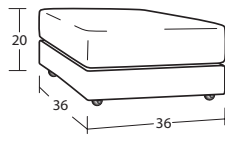

INDIVIDUAL PIECES

00BD OTTOMAN
35W x 25D x 22H

**01BD COCKTAIL OTTOMAN
W/ CASTERS**
36W x 36D x 20H

20BD CHAIR 1/2
43W x 38D x 38H
1- 20" A Pillow

20BDSC SWIVEL CHAIR 1/2
43W x 38D x 38H
1- 20" A Pillow

54BD 3 SEAT SOFA
97W x 38D x 38H
2- 20" A Pillows
2- 20" B Pillows

50BD 2 SEAT SOFA
88W x 38D x 38H
2- 20" A Pillows
2- 20" B Pillows

SECTIONAL PIECES

13BD ARMLESS CHAIR
28W x 38D x 38H

34BD CORNER
38W x 38D x 38H
2- 20" A Pillows
1- 20" B Pillows

32BD LAF LOVESEAT
63W x 38D x 38H
1- 20" A Pillow
1- 20" B Pillow