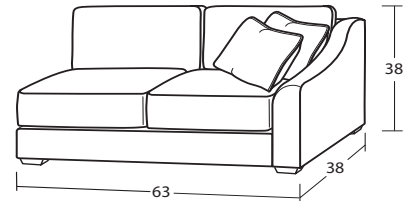

INDIVIDUAL PIECES

00BD OTTOMAN
35W x 25D x 22H

**01BD COCKTAIL OTTOMAN
W/ CASTERS**
36W x 36D x 20H

20BD CHAIR 1/2
43W x 38D x 38H
1- 20" A Pillow

20BDSC SWIVEL CHAIR 1/2
43W x 38D x 38H
1- 20" A Pillow

54BD 3 SEAT SOFA
97W x 38D x 38H
2- 20" A Pillows
2- 20" B Pillows

50BD 2 SEAT SOFA
88W x 38D x 38H
2- 20" A Pillows
2- 20" B Pillows

SECTIONAL PIECES

13BD ARMLESS CHAIR
28W x 38D x 38H

34BD CORNER
38W x 38D x 38H
2- 20" A Pillows
1- 20" B Pillows

32BD LAF LOVESEAT
63W x 38D x 38H
1- 20" A Pillow
1- 20" B Pillow

31BD RAF LOVESEAT
63W x 38D x 38H
1- 20" A Pillow
1- 20" B Pillow

56BD LAF SOFA w/ RETURN
100W x 38D x 38H
3- 20" A Pillows
2- 30" B Pillows

55BD RAF SOFA w/ RETURN
100W x 38D x 38H
3- 20" A Pillows
2- 20" B Pillows