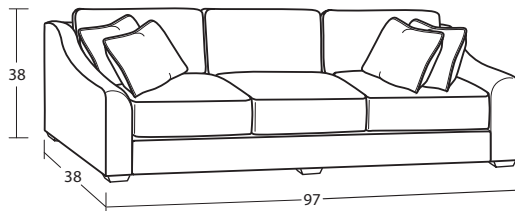

INDIVIDUAL PIECES

00BD OTTOMAN
35W x 25D x 22H

**01BD COCKTAIL OTTOMAN
W/ CASTERS**
36W x 36D x 20H

20BD CHAIR 1/2
43W x 38D x 38H
1- 20" A Pillow

20BDSC SWIVEL CHAIR 1/2
43W x 38D x 38H
1- 20" A Pillow

54BD 3 SEAT SOFA
97W x 38D x 38H
2- 20" A Pillows
2- 20" B Pillows

50BD 2 SEAT SOFA
88W x 38D x 38H
2- 20" A Pillows
2- 20" B Pillows

SECTIONAL PIECES

13BD ARMLESS CHAIR
28W x 38D x 38H

34BD CORNER
38W x 38D x 38H
2- 20" A Pillows
1- 20" B Pillows

32BD LAF LOVESEAT
63W x 38D x 38H
1- 20" A Pillow
1- 20" B Pillow

31BD RAF LOVESEAT
63W x 38D x 38H
1- 20" A Pillow
1- 20" B Pillow

56BD LAF SOFA w/ RETURN
100W x 38D x 38H
3- 20" A Pillows
2- 30" B Pillows

55BD RAF SOFA w/ RETURN
100W x 38D x 38H
3- 20" A Pillows
2- 20" B Pillows