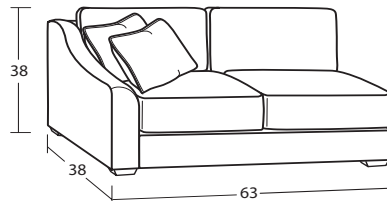

INDIVIDUAL PIECES

00BD OTTOMAN
35W x 25D x 22H

**01BD COCKTAIL OTTOMAN
W/ CASTERS**
36W x 36D x 20H

20BD CHAIR 1/2
43W x 38D x 38H
1- 20" A Pillow

20BDSC SWIVEL CHAIR 1/2
43W x 38D x 38H
1- 20" A Pillow

54BD 3 SEAT SOFA
97W x 38D x 38H
2- 20" A Pillows
2- 20" B Pillows

50BD 2 SEAT SOFA
88W x 38D x 38H
2- 20" A Pillows
2- 20" B Pillows

SECTIONAL PIECES

13BD ARMLESS CHAIR
28W x 38D x 38H

34BD CORNER
38W x 38D x 38H
2- 20" A Pillows
1- 20" B Pillows

32BD LAF LOVESEAT
63W x 38D x 38H
1- 20" A Pillow
1- 20" B Pillow

31BD RAF LOVESEAT
63W x 38D x 38H
1- 20" A Pillow
1- 20" B Pillow

56BD LAF SOFA w/ RETURN
100W x 38D x 38H
3- 20" A Pillows
2- 30" B Pillows

55BD RAF SOFA w/ RETURN
100W x 38D x 38H
3- 20" A Pillows
2- 20" B Pillows