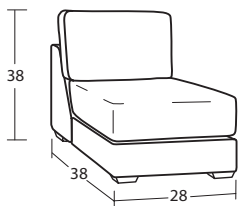

INDIVIDUAL PIECES

00BD OTTOMAN
35W x 25D x 22H

**01BD COCKTAIL OTTOMAN
W/ CASTERS**
36W x 36D x 20H

20BD CHAIR 1/2
43W x 38D x 38H
1- 20" A Pillow

20BDSC SWIVEL CHAIR 1/2
43W x 38D x 38H
1- 20" A Pillow

54BD 3 SEAT SOFA
97W x 38D x 38H
2- 20" A Pillows
2- 20" B Pillows

50BD 2 SEAT SOFA
88W x 38D x 38H
2- 20" A Pillows
2- 20" B Pillows

SECTIONAL PIECES

13BD ARMLESS CHAIR
28W x 38D x 38H

34BD CORNER
38W x 38D x 38H
2- 20" A Pillows
1- 20" B Pillows

32BD LAF LOVESEAT
63W x 38D x 38H
1- 20" A Pillow
1- 20" B Pillow

31BD RAF LOVESEAT
63W x 38D x 38H
1- 20" A Pillow
1- 20" B Pillow

56BD LAF SOFA w/ RETURN
100W x 38D x 38H
3- 20" A Pillows
2- 30" B Pillows

55BD RAF SOFA w/ RETURN
100W x 38D x 38H
3- 20" A Pillows
2- 20" B Pillows