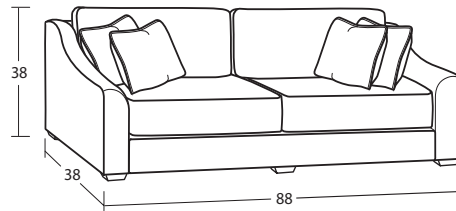

INDIVIDUAL PIECES

00BD OTTOMAN
35W x 25D x 22H

**01BD COCKTAIL OTTOMAN
W/ CASTERS**
36W x 36D x 20H

20BD CHAIR 1/2
43W x 38D x 38H
1- 20" A Pillow

20BDSC SWIVEL CHAIR 1/2
43W x 38D x 38H
1- 20" A Pillow

54BD 3 SEAT SOFA
97W x 38D x 38H
2- 20" A Pillows
2- 20" B Pillows

50BD 2 SEAT SOFA
88W x 38D x 38H
2- 20" A Pillows
2- 20" B Pillows

SECTIONAL PIECES

13BD ARMLESS CHAIR
28W x 38D x 38H

34BD CORNER
38W x 38D x 38H
2- 20" A Pillows
1- 20" B Pillows

32BD LAF LOVESEAT
63W x 38D x 38H
1- 20" A Pillow
1- 20" B Pillow

31BD RAF LOVESEAT
63W x 38D x 38H
1- 20" A Pillow
1- 20" B Pillow

56BD LAF SOFA w/ RETURN
100W x 38D x 38H
3- 20" A Pillows
2- 30" B Pillows

55BD RAF SOFA w/ RETURN
100W x 38D x 38H
3- 20" A Pillows
2- 20" B Pillows