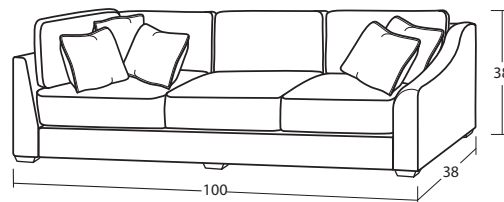

INDIVIDUAL PIECES

00BD OTTOMAN
35W x 25D x 22H

**01BD COCKTAIL OTTOMAN
W/ CASTERS**
36W x 36D x 20H

20BD CHAIR 1/2
43W x 38D x 38H
1- 20" A Pillow

20BDSC SWIVEL CHAIR 1/2
43W x 38D x 38H
1- 20" A Pillow

54BD 3 SEAT SOFA
97W x 38D x 38H
2- 20" A Pillows
2- 20" B Pillows

50BD 2 SEAT SOFA
88W x 38D x 38H
2- 20" A Pillows
2- 20" B Pillows

SECTIONAL PIECES

13BD ARMLESS CHAIR
28W x 38D x 38H

34BD CORNER
38W x 38D x 38H
2- 20" A Pillows
1- 20" B Pillows

32BD LAF LOVESEAT
63W x 38D x 38H
1- 20" A Pillow
1- 20" B Pillow

31BD RAF LOVESEAT
63W x 38D x 38H
1- 20" A Pillow
1- 20" B Pillow

56BD LAF SOFA w/ RETURN
100W x 38D x 38H
3- 20" A Pillows
2- 30" B Pillows

55BD RAF SOFA w/ RETURN
100W x 38D x 38H
3- 20" A Pillows
2- 20" B Pillows