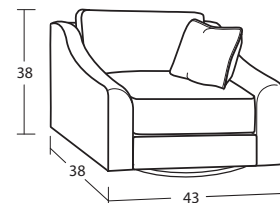

INDIVIDUAL PIECES

00BD OTTOMAN
35W x 25D x 22H

**01BD COCKTAIL OTTOMAN
W/ CASTERS**
36W x 36D x 20H

20BD CHAIR 1/2
43W x 38D x 38H
1- 20" A Pillow

20BDSC SWIVEL CHAIR 1/2
43W x 38D x 38H
1- 20" A Pillow

54BD 3 SEAT SOFA
97W x 38D x 38H
2- 20" A Pillows
2- 20" B Pillows

50BD 2 SEAT SOFA
88W x 38D x 38H
2- 20" A Pillows
2- 20" B Pillows

SECTIONAL PIECES

13BD ARMLESS CHAIR
28W x 38D x 38H

34BD CORNER
38W x 38D x 38H
2- 20" A Pillows
1- 20" B Pillows

32BD LAF LOVESEAT
63W x 38D x 38H
1- 20" A Pillow
1- 20" B Pillow

31BD RAF LOVESEAT
63W x 38D x 38H
1- 20" A Pillow
1- 20" B Pillow

56BD LAF SOFA w/ RETURN
100W x 38D x 38H
3- 20" A Pillows
2- 30" B Pillows

55BD RAF SOFA w/ RETURN
100W x 38D x 38H
3- 20" A Pillows
2- 20" B Pillows