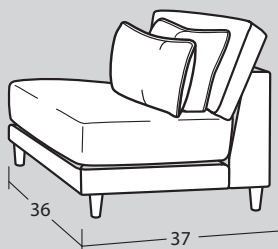

7352 Group

Featuring 8" Blend-Down Seat Cushions
& Premium Blend-Down toss pillows

LuxDown

Premium Blend Down Pillows

12BD ARMLESS CHAIR 1/2
36W x 37D x 37H
1- 22" A Pillow
1- 19" B Pillow

19BD LAF CHAIR 1/2
42W x 37D x 37H
1- 22" A Pillow
1- 19" B Pillow

18BD RAF CHAIR 1/2
42W x 37D x 37H
1- 22" A Pillow
1- 19" B Pillow

34 CORNER WEDGE
37W x 37D x 37H
1- 22" A Pillow
1- Kidney Pillow

00BD OTTOMAN
36W x 36D x 20H

42BD LAF BUMPER CHAISE
42W x 60D x 37H
1- 22" A Pillow
1- 19" B Pillow

41BD RAF BUMPER CHAISE
42W x 60D x 37H
1- 22" A Pillow
1- 19" B Pillow

Handcrafted in America

SAMPLE CONFIGURATIONS

Create the perfect sectional for your living space!