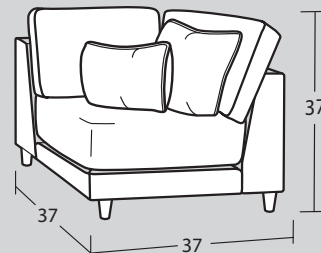

7352 Group

Featuring 8" Blend-Down Seat Cushions
& Premium Blend-Down toss pillows

LuxDown

Premium Blend Down Pillows

12BD ARMLESS CHAIR 1/2
36W x 37D x 37H
1- 22" A Pillow
1- 19" B Pillow

19BD LAF CHAIR 1/2
42W x 37D x 37H
1- 22" A Pillow
1- 19" B Pillow

18BD RAF CHAIR 1/2
42W x 37D x 37H
1- 22" A Pillow
1- 19" B Pillow

34 CORNER WEDGE
37W x 37D x 37H
1- 22" A Pillow
1- Kidney Pillow

00BD OTTOMAN
36W x 36D x 20H

42BD LAF BUMPER CHAISE
42W x 60D x 37H
1- 22" A Pillow
1- 19" B Pillow

41BD RAF BUMPER CHAISE
42W x 60D x 37H
1- 22" A Pillow
1- 19" B Pillow

Handcrafted in America

SAMPLE CONFIGURATIONS

Create the perfect sectional for your living space!