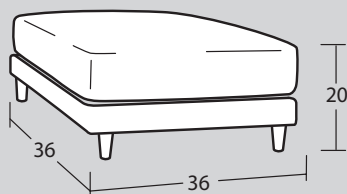

7352 Group

Featuring 8" Blend-Down Seat Cushions
& Premium Blend-Down toss pillows

LuxDown

Premium Blend Down Pillows

12BD ARMLESS CHAIR 1/2
36W x 37D x 37H
1- 22" A Pillow
1- 19" B Pillow

19BD LAF CHAIR 1/2
42W x 37D x 37H
1- 22" A Pillow
1- 19" B Pillow

18BD RAF CHAIR 1/2
42W x 37D x 37H
1- 22" A Pillow
1- 19" B Pillow

34 CORNER WEDGE
37W x 37D x 37H
1- 22" A Pillow
1- Kidney Pillow

00BD OTTOMAN
36W x 36D x 20H

42BD LAF BUMPER CHAISE
42W x 60D x 37H
1- 22" A Pillow
1- 19" B Pillow

41BD RAF BUMPER CHAISE
42W x 60D x 37H
1- 22" A Pillow
1- 19" B Pillow

Handcrafted in America

SAMPLE CONFIGURATIONS

Create the perfect sectional for your living space!