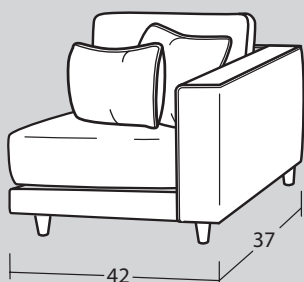

7352 Group

Featuring 8" Blend-Down Seat Cushions
& Premium Blend-Down toss pillows

LuxDown

Premium Blend Down Pillows

12BD ARMLESS CHAIR 1/2
36W x 37D x 37H
1- 22" A Pillow
1- 19" B Pillow

19BD LAF CHAIR 1/2
42W x 37D x 37H
1- 22" A Pillow
1- 19" B Pillow

18BD RAF CHAIR 1/2
42W x 37D x 37H
1- 22" A Pillow
1- 19" B Pillow

34 CORNER WEDGE
37W x 37D x 37H
1- 22" A Pillow
1- Kidney Pillow

00BD OTTOMAN
36W x 36D x 20H

42BD LAF BUMPER CHAISE
42W x 60D x 37H
1- 22" A Pillow
1- 19" B Pillow

41BD RAF BUMPER CHAISE
42W x 60D x 37H
1- 22" A Pillow
1- 19" B Pillow

Handcrafted in America

SAMPLE CONFIGURATIONS

Create the perfect sectional for your living space!