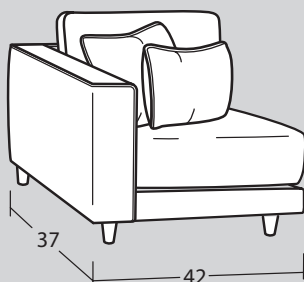

7352 Group

Featuring 8" Blend-Down Seat Cushions
& Premium Blend-Down toss pillows

LuxDown

Premium Blend Down Pillows

12BD ARMLESS CHAIR 1/2
36W x 37D x 37H
1- 22" A Pillow
1- 19" B Pillow

19BD LAF CHAIR 1/2
42W x 37D x 37H
1- 22" A Pillow
1- 19" B Pillow

18BD RAF CHAIR 1/2
42W x 37D x 37H
1- 22" A Pillow
1- 19" B Pillow

34 CORNER WEDGE
37W x 37D x 37H
1- 22" A Pillow
1- Kidney Pillow

00BD OTTOMAN
36W x 36D x 20H

42BD LAF BUMPER CHAISE
42W x 60D x 37H
1- 22" A Pillow
1- 19" B Pillow

41BD RAF BUMPER CHAISE
42W x 60D x 37H
1- 22" A Pillow
1- 19" B Pillow

Handcrafted in America

SAMPLE CONFIGURATIONS

Create the perfect sectional for your living space!