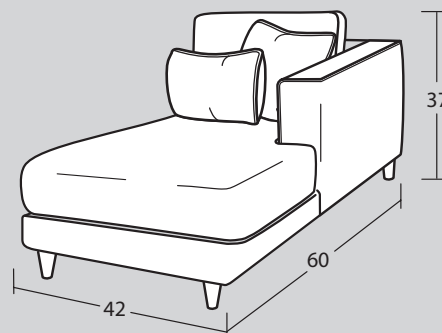

7352 Group

Featuring 8" Blend-Down Seat Cushions
& Premium Blend-Down toss pillows

LuxDown

Premium Blend Down Pillows

12BD ARMLESS CHAIR 1/2
36W x 37D x 37H
1- 22" A Pillow
1- 19" B Pillow

19BD LAF CHAIR 1/2
42W x 37D x 37H
1- 22" A Pillow
1- 19" B Pillow

18BD RAF CHAIR 1/2
42W x 37D x 37H
1- 22" A Pillow
1- 19" B Pillow

34 CORNER WEDGE
37W x 37D x 37H
1- 22" A Pillow
1- Kidney Pillow

00BD OTTOMAN
36W x 36D x 20H

42BD LAF BUMPER CHAISE
42W x 60D x 37H
1- 22" A Pillow
1- 19" B Pillow

41BD RAF BUMPER CHAISE
42W x 60D x 37H
1- 22" A Pillow
1- 19" B Pillow

Handcrafted in America

SAMPLE CONFIGURATIONS

Create the perfect sectional for your living space!