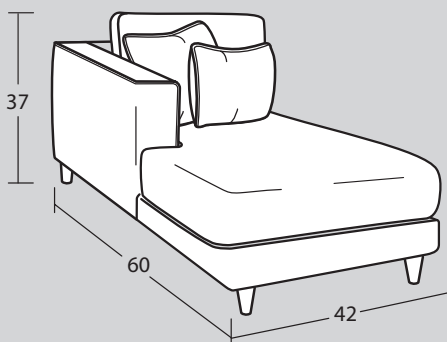

7352 Group

Featuring 8" Blend-Down Seat Cushions
& Premium Blend-Down toss pillows

LuxDown

Premium Blend Down Pillows

12BD ARMLESS CHAIR 1/2
36W x 37D x 37H
1- 22" A Pillow
1- 19" B Pillow

19BD LAF CHAIR 1/2
42W x 37D x 37H
1- 22" A Pillow
1- 19" B Pillow

18BD RAF CHAIR 1/2
42W x 37D x 37H
1- 22" A Pillow
1- 19" B Pillow

34 CORNER WEDGE
37W x 37D x 37H
1- 22" A Pillow
1- Kidney Pillow

00BD OTTOMAN
36W x 36D x 20H

42BD LAF BUMPER CHAISE
42W x 60D x 37H
1- 22" A Pillow
1- 19" B Pillow

41BD RAF BUMPER CHAISE
42W x 60D x 37H
1- 22" A Pillow
1- 19" B Pillow

Handcrafted in America

SAMPLE CONFIGURATIONS

Create the perfect sectional for your living space!