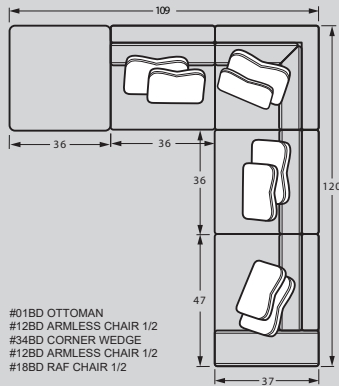

#01BD OTTOMAN
#19BD LAF CHAIR 1/2
#12BD ARMLESS CHAIR 1/2
#18BD RAF CHAIR 1/2
#01BD OTTOMAN