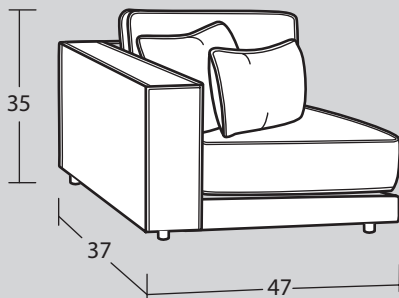

7348 Group

Featuring 8" Blend-Down Seat Cushions
& Premium Blend-Down toss pillows

LuxDown

Premium Blend Down Pillows

01BD OTTOMAN
36W x 36D x 18H

12BD ARMLESS CHAIR 1/2
36W x 37D x 35H
1-22" A Pillow
1-19" B Pillow

34 CORNER WEDGE
37W x 37D x 35H
1-22" A Pillow
1-Kidney Pillow

19BD LAF CHAIR 1/2
47W x 37D x 35H
1-22" A Pillow
1-19" B Pillow

18BD RAF CHAIR 1/2
47W x 37D x 35H
1-22" A Pillow
1-19" B Pillow

Handcrafted in America

SAMPLE CONFIGURATIONS

Create the perfect sectional for your living space!

#19BD LAF CHAIR 1/2
#12BD ARMLESS CHAIR 1/2
#18BD RAF CHAIR 1/2

#19BD LAF CHAIR 1/2
#12BD ARMLESS CHAIR 1/2
#34BD CORNER WEDGE
#18BD RAF CHAIR 1/2
#01BD OTTOMAN