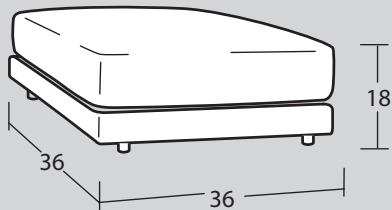

7348 Group

Featuring 8" Blend-Down Seat Cushions
& Premium Blend-Down toss pillows

LuxDown

Premium Blend Down Pillows

01BD OTTOMAN
36W x 36D x 18H

12BD ARMLESS CHAIR 1/2
36W x 37D x 35H
1-22" A Pillow
1-19" B Pillow

34 CORNER WEDGE
37W x 37D x 35H
1-22" A Pillow
1-Kidney Pillow

19BD LAF CHAIR 1/2
47W x 37D x 35H
1-22" A Pillow
1-19" B Pillow

18BD RAF CHAIR 1/2
47W x 37D x 35H
1-22" A Pillow
1-19" B Pillow

Handcrafted in America