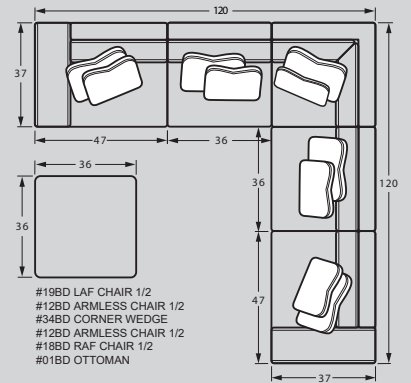

#19BD LAF CHAIR 1/2
#12BD ARMLESS CHAIR 1/2
#34BD CORNER WEDGE
#12BD ARMLESS CHAIR 1/2
#18BD RAF CHAIR 1/2
#01BD OTTOMAN