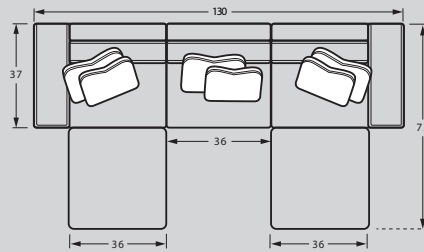

#01BD OTTOMAN
#19BD LAF CHAIR 1/2
#12BD ARMLESS CHAIR 1/2
#18BD RAF CHAIR 1/2
#01BD OTTOMAN