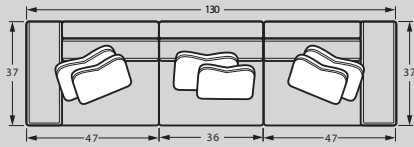

SAMPLE CONFIGURATIONS

Create the perfect sectional for your living space!

#19BD LAF CHAIR 1/2
#12BD ARMLESS CHAIR 1/2
#18BD RAF CHAIR 1/2