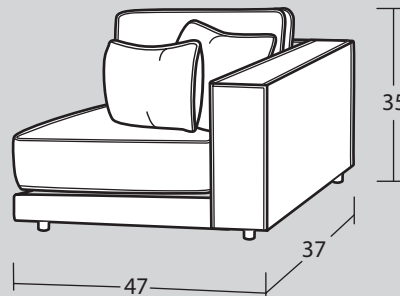

7348 Group

Featuring 8" Blend-Down Seat Cushions
& Premium Blend-Down toss pillows

LuxDown

Premium Blend Down Pillows

01BD OTTOMAN
36W x 36D x 18H

12BD ARMLESS CHAIR 1/2
36W x 37D x 35H
1-22" A Pillow
1-19" B Pillow

34 CORNER WEDGE
37W x 37D x 35H
1-22" A Pillow
1-Kidney Pillow

19BD LAF CHAIR 1/2
47W x 37D x 35H
1-22" A Pillow
1-19" B Pillow

18BD RAF CHAIR 1/2
47W x 37D x 35H
1-22" A Pillow
1-19" B Pillow

Handcrafted in America

SAMPLE CONFIGURATIONS

Create the perfect sectional for your living space!

#19BD LAF CHAIR 1/2
#12BD ARMLESS CHAIR 1/2
#18BD RAF CHAIR 1/2

#19BD LAF CHAIR 1/2
#12BD ARMLESS CHAIR 1/2
#34BD CORNER WEDGE
#18BD RAF CHAIR 1/2
#01BD OTTOMAN