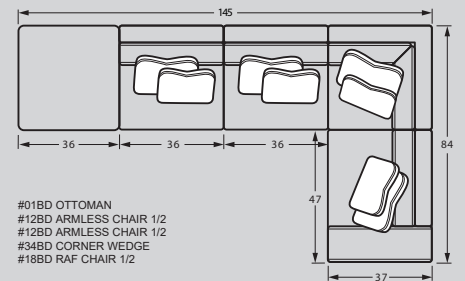

#19BD LAF CHAIR 1/2
#12BD ARMLESS CHAIR 1/2
#12BD ARMLESS CHAIR 1/2
#18BD RAF CHAIR 1/2
#01BD OTTOMAN