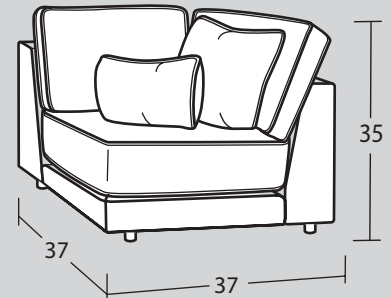

7348 Group

Featuring 8" Blend-Down Seat Cushions
& Premium Blend-Down toss pillows

LuxDown

Premium Blend Down Pillows

01BD OTTOMAN
36W x 36D x 18H

12BD ARMLESS CHAIR 1/2
36W x 37D x 35H
1-22" A Pillow
1-19" B Pillow

34 CORNER WEDGE
37W x 37D x 35H
1-22" A Pillow
1-Kidney Pillow

19BD LAF CHAIR 1/2
47W x 37D x 35H
1-22" A Pillow
1-19" B Pillow

18BD RAF CHAIR 1/2
47W x 37D x 35H
1-22" A Pillow
1-19" B Pillow

Handcrafted in America

SAMPLE CONFIGURATIONS

Create the perfect sectional for your living space!

#19BD LAF CHAIR 1/2
#12BD ARMLESS CHAIR 1/2
#18BD RAF CHAIR 1/2

#19BD LAF CHAIR 1/2
#12BD ARMLESS CHAIR 1/2
#34BD CORNER WEDGE
#18BD RAF CHAIR 1/2
#01BD OTTOMAN