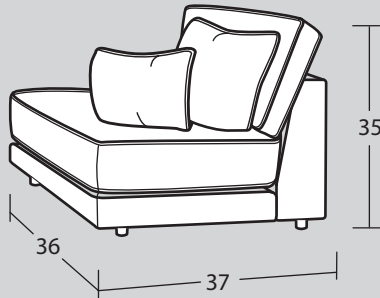

7348 Group

Featuring 8" Blend-Down Seat Cushions
& Premium Blend-Down toss pillows

LuxDown

Premium Blend Down Pillows

01BD OTTOMAN
36W x 36D x 18H

12BD ARMLESS CHAIR 1/2
36W x 37D x 35H
1-22" A Pillow
1-19" B Pillow

34 CORNER WEDGE
37W x 37D x 35H
1-22" A Pillow
1-Kidney Pillow

19BD LAF CHAIR 1/2
47W x 37D x 35H
1-22" A Pillow
1-19" B Pillow

18BD RAF CHAIR 1/2
47W x 37D x 35H
1-22" A Pillow
1-19" B Pillow

Handcrafted in America

SAMPLE CONFIGURATIONS

Create the perfect sectional for your living space!

#19BD LAF CHAIR 1/2
#12BD ARMLESS CHAIR 1/2
#18BD RAF CHAIR 1/2

#19BD LAF CHAIR 1/2
#12BD ARMLESS CHAIR 1/2
#34BD CORNER WEDGE
#18BD RAF CHAIR 1/2
#01BD OTTOMAN