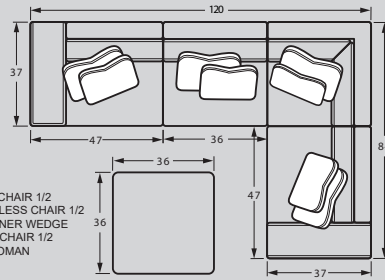

#19BD LAF CHAIR 1/2
#12BD ARMLESS CHAIR 1/2
#34BD CORNER WEDGE
#18BD RAF CHAIR 1/2
#01BD OTTOMAN