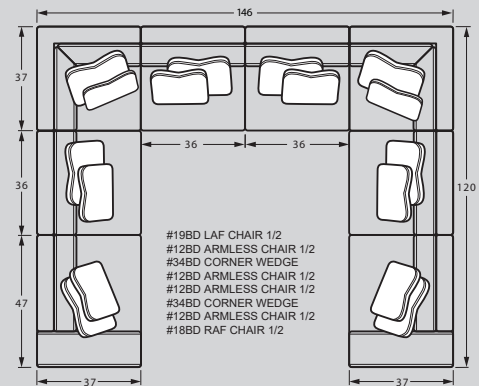

#19BD LAF CHAIR 1/2
#12BD ARMLESS CHAIR 1/2
#34BD CORNER WEDGE
#12BD ARMLESS CHAIR 1/2
#12BD ARMLESS CHAIR 1/2
#01BD OTTOMAN
#01BD OTTOMAN