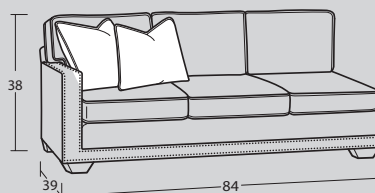

7231 / 7232 Group

Featuring Blend-Down Seat Cushions + Accent Pillows!

Individual Pieces

00BD OTTOMAN
33W x 25D x 19H

10BD CHAIR
40W x 39D x 38H

10BDSW SWIVEL CHAIR
40W x 39D x 38H

30BD LOVESEAT
65W x 39D x 38H
2- 20" A Pillow

50BD SOFA
90W x 39D x 38H
2- 20" A Pillow
2- 20" B Pillow

Sectional Pieces

32BD LAF LOVESEAT
59W x 39D x 38H
1- 20" A Pillow
1- 20" B Pillow

31BD RAF LOVESEAT
59W x 39D x 38H
1- 20" A Pillow
1- 20" B Pillow

52BD LAF SOFA
84W x 39D x 38H
1- 20" A Pillow
1- 20" B Pillow

51BD RAF SOFA
84W x 39D x 38H
1- 20" A Pillow
1- 20" B Pillow

56BD LAF SOFA w/ RETURN
98W x 39D x 38H
2- 20" A Pillow
2- 20" B Pillow

55BD RAF SOFA w/ RETURN
98W x 39D x 38H
2- 20" A Pillow
2- 20" B Pillow