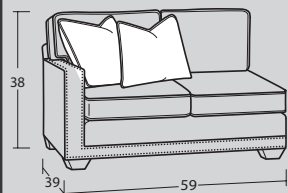

7231 / 7232 Group

Featuring Blend-Down Seat Cushions + Accent Pillows!

Individual Pieces

00BD OTTOMAN
33W x 25D x 19H

10BD CHAIR
40W x 39D x 38H

10BDSW SWIVEL CHAIR
40W x 39D x 38H

30BD LOVESEAT
65W x 39D x 38H
2- 20" A Pillow

50BD SOFA
90W x 39D x 38H
2- 20" A Pillow
2- 20" B Pillow

Sectional Pieces

32BD LAF LOVESEAT
59W x 39D x 38H
1- 20" A Pillow
1- 20" B Pillow

31BD RAF LOVESEAT
59W x 39D x 38H
1- 20" A Pillow
1- 20" B Pillow

52BD LAF SOFA
84W x 39D x 38H
1- 20" A Pillow
1- 20" B Pillow

51BD RAF SOFA
84W x 39D x 38H
1- 20" A Pillow
1- 20" B Pillow

56BD LAF SOFA w/ RETURN
98W x 39D x 38H
2- 20" A Pillow
2- 20" B Pillow

55BD RAF SOFA w/ RETURN
98W x 39D x 38H
2- 20" A Pillow
2- 20" B Pillow