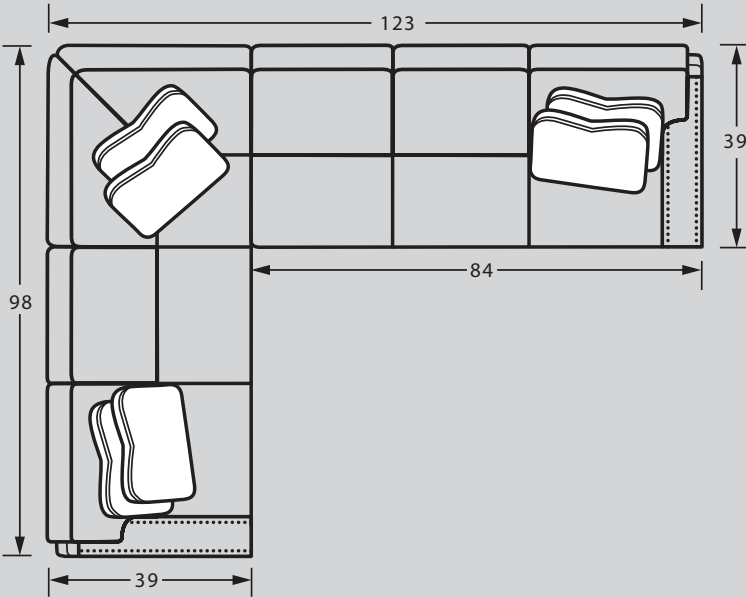

50BD SOFA
90W x 39D x 38H
2- 20" A Pillow
2- 20" B Pillow

Sectional Pieces

32BD LAF LOVESEAT
59W x 39D x 38H
1- 20" A Pillow
1- 20" B Pillow

31BD RAF LOVESEAT
59W x 39D x 38H
1- 20" A Pillow
1- 20" B Pillow

52BD LAF SOFA
84W x 39D x 38H
1- 20" A Pillow
1- 20" B Pillow

51BD RAF SOFA
84W x 39D x 38H
1- 20" A Pillow
1- 20" B Pillow

56BD LAF SOFA w/ RETURN
98W x 39D x 38H
2- 20" A Pillow
2- 20" B Pillow

55BD RAF SOFA w/ RETURN
98W x 39D x 38H
2- 20" A Pillow
2- 20" B Pillow

7231 Group
(No Nail Head Trim)

7232 Group
(With Nail Head Trim)

Handcrafted in America

SAMPLE CONFIGURATIONS

Create the perfect sectional for your living space!

#56BD LAF SOFA w/ RETURN
#31BD RAF LOVESEAT

#32BD LAF LOVESEAT
#55BD RAF SOFA w/ RETURN