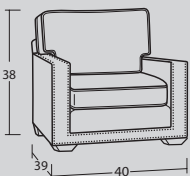

7231 / 7232 Group

Featuring Blend-Down Seat Cushions + Accent Pillows!

Individual Pieces

00BD OTTOMAN
33W x 25D x 19H

10BD CHAIR
40W x 39D x 38H

10BDSW SWIVEL CHAIR
40W x 39D x 38H

30BD LOVESEAT
65W x 39D x 38H
2- 20" A Pillow

50BD SOFA
90W x 39D x 38H
2- 20" A Pillow
2- 20" B Pillow

Sectional Pieces

32BD LAF LOVESEAT
59W x 39D x 38H
1- 20" A Pillow
1- 20" B Pillow

31BD RAF LOVESEAT
59W x 39D x 38H
1- 20" A Pillow
1- 20" B Pillow

52BD LAF SOFA
84W x 39D x 38H
1- 20" A Pillow
1- 20" B Pillow

51BD RAF SOFA
84W x 39D x 38H
1- 20" A Pillow
1- 20" B Pillow

56BD LAF SOFA w/ RETURN
98W x 39D x 38H
2- 20" A Pillow
2- 20" B Pillow

55BD RAF SOFA w/ RETURN
98W x 39D x 38H
2- 20" A Pillow
2- 20" B Pillow