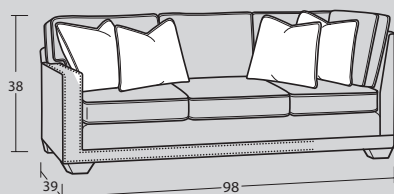

7231 / 7232 Group

Featuring Blend-Down Seat Cushions + Accent Pillows!

Individual Pieces

00BD OTTOMAN
33W x 25D x 19H

10BD CHAIR
40W x 39D x 38H

10BDSW SWIVEL CHAIR
40W x 39D x 38H

30BD LOVESEAT
65W x 39D x 38H
2- 20" A Pillow

50BD SOFA
90W x 39D x 38H
2- 20" A Pillow
2- 20" B Pillow

Sectional Pieces

32BD LAF LOVESEAT
59W x 39D x 38H
1- 20" A Pillow
1- 20" B Pillow

31BD RAF LOVESEAT
59W x 39D x 38H
1- 20" A Pillow
1- 20" B Pillow

52BD LAF SOFA
84W x 39D x 38H
1- 20" A Pillow
1- 20" B Pillow

51BD RAF SOFA
84W x 39D x 38H
1- 20" A Pillow
1- 20" B Pillow

56BD LAF SOFA w/ RETURN
98W x 39D x 38H
2- 20" A Pillow
2- 20" B Pillow

55BD RAF SOFA w/ RETURN
98W x 39D x 38H
2- 20" A Pillow
2- 20" B Pillow