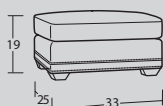

7231 / 7232 Group

Featuring Blend-Down Seat Cushions + Accent Pillows!

Individual Pieces

00BD OTTOMAN
33W x 25D x 19H

10BD CHAIR
40W x 39D x 38H

10BDSW SWIVEL CHAIR
40W x 39D x 38H

30BD LOVESEAT
65W x 39D x 38H
2- 20" A Pillow

50BD SOFA
90W x 39D x 38H
2- 20" A Pillow
2- 20" B Pillow

Sectional Pieces

32BD LAF LOVESEAT
59W x 39D x 38H
1- 20" A Pillow
1- 20" B Pillow

31BD RAF LOVESEAT
59W x 39D x 38H
1- 20" A Pillow
1- 20" B Pillow