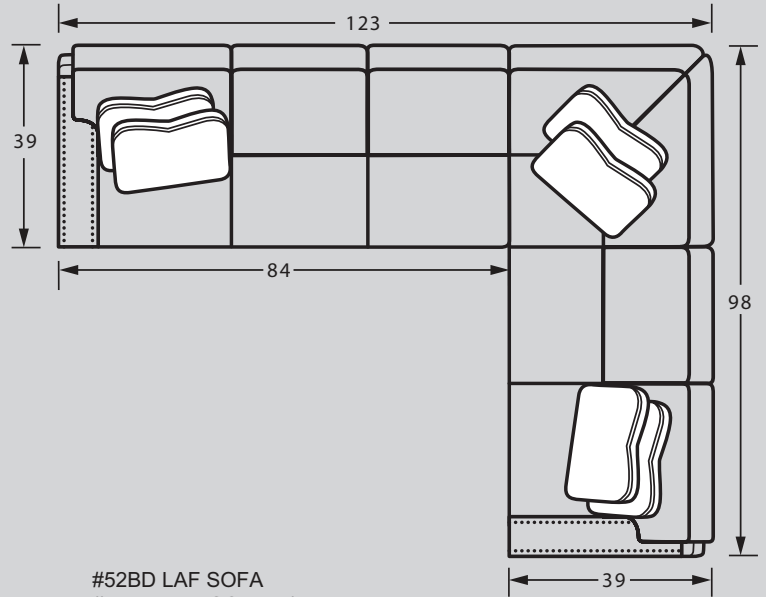

#52BD LAF SOFA
#55BD RAF SOFA w/ RETURN