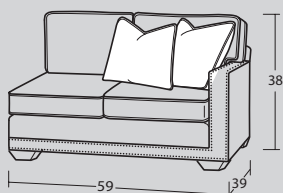

7231 / 7232 Group

Featuring Blend-Down Seat Cushions + Accent Pillows!

Individual Pieces

00BD OTTOMAN
33W x 25D x 19H

10BD CHAIR
40W x 39D x 38H

10BDSW SWIVEL CHAIR
40W x 39D x 38H

30BD LOVESEAT
65W x 39D x 38H
2- 20" A Pillow

50BD SOFA
90W x 39D x 38H
2- 20" A Pillow
2- 20" B Pillow

Sectional Pieces

32BD LAF LOVESEAT
59W x 39D x 38H
1- 20" A Pillow
1- 20" B Pillow

31BD RAF LOVESEAT
59W x 39D x 38H
1- 20" A Pillow
1- 20" B Pillow

52BD LAF SOFA
84W x 39D x 38H
1- 20" A Pillow
1- 20" B Pillow

51BD RAF SOFA
84W x 39D x 38H
1- 20" A Pillow
1- 20" B Pillow

56BD LAF SOFA w/ RETURN
98W x 39D x 38H
2- 20" A Pillow
2- 20" B Pillow

55BD RAF SOFA w/ RETURN
98W x 39D x 38H
2- 20" A Pillow
2- 20" B Pillow