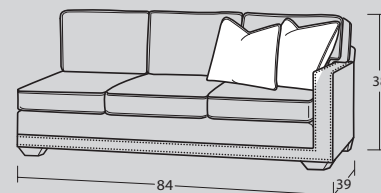

7231 / 7232 Group

Featuring Blend-Down Seat Cushions + Accent Pillows!

Individual Pieces

00BD OTTOMAN
33W x 25D x 19H

10BD CHAIR
40W x 39D x 38H

10BDSW SWIVEL CHAIR
40W x 39D x 38H

30BD LOVESEAT
65W x 39D x 38H
2- 20" A Pillow

50BD SOFA
90W x 39D x 38H
2- 20" A Pillow
2- 20" B Pillow

Sectional Pieces

32BD LAF LOVESEAT
59W x 39D x 38H
1- 20" A Pillow
1- 20" B Pillow

31BD RAF LOVESEAT
59W x 39D x 38H
1- 20" A Pillow
1- 20" B Pillow

52BD LAF SOFA
84W x 39D x 38H
1- 20" A Pillow
1- 20" B Pillow

51BD RAF SOFA
84W x 39D x 38H
1- 20" A Pillow
1- 20" B Pillow

56BD LAF SOFA w/ RETURN
98W x 39D x 38H
2- 20" A Pillow
2- 20" B Pillow

55BD RAF SOFA w/ RETURN
98W x 39D x 38H
2- 20" A Pillow
2- 20" B Pillow