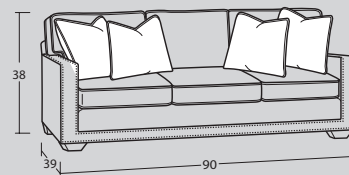

7231 / 7232 Group

Featuring Blend-Down Seat Cushions + Accent Pillows!

Individual Pieces

00BD OTTOMAN
33W x 25D x 19H

10BD CHAIR
40W x 39D x 38H

10BDSW SWIVEL CHAIR
40W x 39D x 38H

30BD LOVESEAT
65W x 39D x 38H
2- 20" A Pillow

50BD SOFA
90W x 39D x 38H
2- 20" A Pillow
2- 20" B Pillow

Sectional Pieces

32BD LAF LOVESEAT
59W x 39D x 38H
1- 20" A Pillow
1- 20" B Pillow

31BD RAF LOVESEAT
59W x 39D x 38H
1- 20" A Pillow
1- 20" B Pillow

52BD LAF SOFA
84W x 39D x 38H
1- 20" A Pillow
1- 20" B Pillow

51BD RAF SOFA
84W x 39D x 38H
1- 20" A Pillow
1- 20" B Pillow

56BD LAF SOFA w/ RETURN
98W x 39D x 38H
2- 20" A Pillow
2- 20" B Pillow

55BD RAF SOFA w/ RETURN
98W x 39D x 38H
2- 20" A Pillow
2- 20" B Pillow