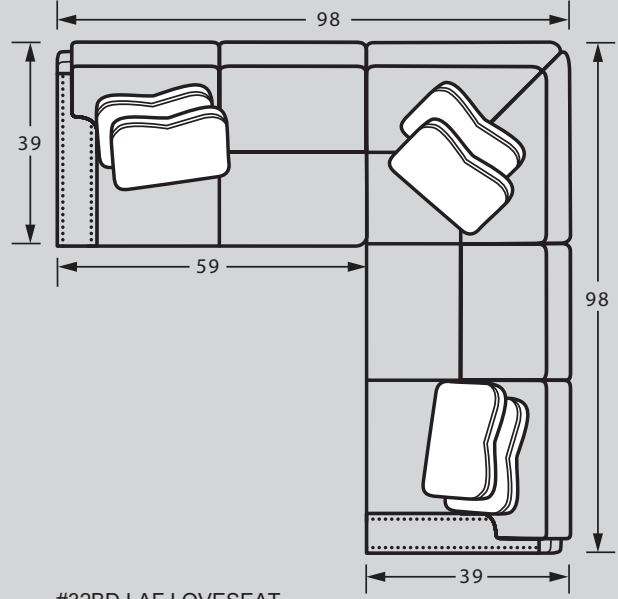

7231 / 7232 Group

Featuring Blend-Down Seat Cushions + Accent Pillows!

Individual Pieces

00BD OTTOMAN
33W x 25D x 19H

10BD CHAIR
40W x 39D x 38H

10BDSW SWIVEL CHAIR
40W x 39D x 38H

30BD LOVESEAT
65W x 39D x 38H
2- 20" A Pillow

50BD SOFA
90W x 39D x 38H
2- 20" A Pillow
2- 20" B Pillow

Sectional Pieces

32BD LAF LOVESEAT
59W x 39D x 38H
1- 20" A Pillow
1- 20" B Pillow

31BD RAF LOVESEAT
59W x 39D x 38H
1- 20" A Pillow
1- 20" B Pillow

52BD LAF SOFA
84W x 39D x 38H
1- 20" A Pillow
1- 20" B Pillow

51BD RAF SOFA
84W x 39D x 38H
1- 20" A Pillow
1- 20" B Pillow

56BD LAF SOFA w/ RETURN
98W x 39D x 38H
2- 20" A Pillow
2- 20" B Pillow

55BD RAF SOFA w/ RETURN
98W x 39D x 38H
2- 20" A Pillow
2- 20" B Pillow

7231 Group
(No Nail Head Trim)

7232 Group
(With Nail Head Trim)

Handcrafted in America

SAMPLE CONFIGURATIONS

Create the perfect sectional for your living space!

#56BD LAF SOFA w/ RETURN
#31BD RAF LOVESEAT

#32BD LAF LOVESEAT
#55BD RAF SOFA w/ RETURN