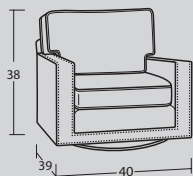

7231 / 7232 Group

Featuring Blend-Down Seat Cushions + Accent Pillows!

Individual Pieces

00BD OTTOMAN
33W x 25D x 19H

10BD CHAIR
40W x 39D x 38H

10BDSW SWIVEL CHAIR
40W x 39D x 38H

30BD LOVESEAT
65W x 39D x 38H
2- 20" A Pillow

50BD SOFA
90W x 39D x 38H
2- 20" A Pillow
2- 20" B Pillow

Sectional Pieces

32BD LAF LOVESEAT
59W x 39D x 38H
1- 20" A Pillow
1- 20" B Pillow

31BD RAF LOVESEAT
59W x 39D x 38H
1- 20" A Pillow
1- 20" B Pillow

52BD LAF SOFA
84W x 39D x 38H
1- 20" A Pillow
1- 20" B Pillow

51BD RAF SOFA
84W x 39D x 38H
1- 20" A Pillow
1- 20" B Pillow

56BD LAF SOFA w/ RETURN
98W x 39D x 38H
2- 20" A Pillow
2- 20" B Pillow

55BD RAF SOFA w/ RETURN
98W x 39D x 38H
2- 20" A Pillow
2- 20" B Pillow