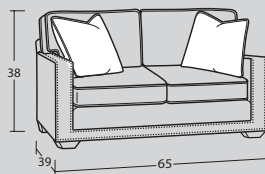

7231 / 7232 Group

Featuring Blend-Down Seat Cushions + Accent Pillows!

Individual Pieces

00BD OTTOMAN
33W x 25D x 19H

10BD CHAIR
40W x 39D x 38H

10BDSW SWIVEL CHAIR
40W x 39D x 38H

30BD LOVESEAT
65W x 39D x 38H
2- 20" A Pillow

50BD SOFA
90W x 39D x 38H
2- 20" A Pillow
2- 20" B Pillow

Sectional Pieces

32BD LAF LOVESEAT
59W x 39D x 38H
1- 20" A Pillow
1- 20" B Pillow

31BD RAF LOVESEAT
59W x 39D x 38H
1- 20" A Pillow
1- 20" B Pillow

52BD LAF SOFA
84W x 39D x 38H
1- 20" A Pillow
1- 20" B Pillow

51BD RAF SOFA
84W x 39D x 38H
1- 20" A Pillow
1- 20" B Pillow

56BD LAF SOFA w/ RETURN
98W x 39D x 38H
2- 20" A Pillow
2- 20" B Pillow

55BD RAF SOFA w/ RETURN
98W x 39D x 38H
2- 20" A Pillow
2- 20" B Pillow