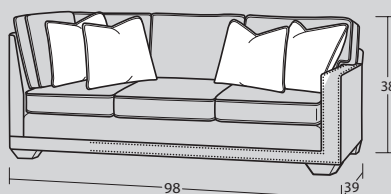

7231 / 7232 Group

Featuring Blend-Down Seat Cushions + Accent Pillows!

Individual Pieces

00BD OTTOMAN
33W x 25D x 19H

10BD CHAIR
40W x 39D x 38H

10BDSW SWIVEL CHAIR
40W x 39D x 38H

30BD LOVESEAT
65W x 39D x 38H
2- 20" A Pillow

50BD SOFA
90W x 39D x 38H
2- 20" A Pillow
2- 20" B Pillow

Sectional Pieces

32BD LAF LOVESEAT
59W x 39D x 38H
1- 20" A Pillow
1- 20" B Pillow

31BD RAF LOVESEAT
59W x 39D x 38H
1- 20" A Pillow
1- 20" B Pillow

52BD LAF SOFA
84W x 39D x 38H
1- 20" A Pillow
1- 20" B Pillow

51BD RAF SOFA
84W x 39D x 38H
1- 20" A Pillow
1- 20" B Pillow

56BD LAF SOFA w/ RETURN
98W x 39D x 38H
2- 20" A Pillow
2- 20" B Pillow

55BD RAF SOFA w/ RETURN
98W x 39D x 38H
2- 20" A Pillow
2- 20" B Pillow