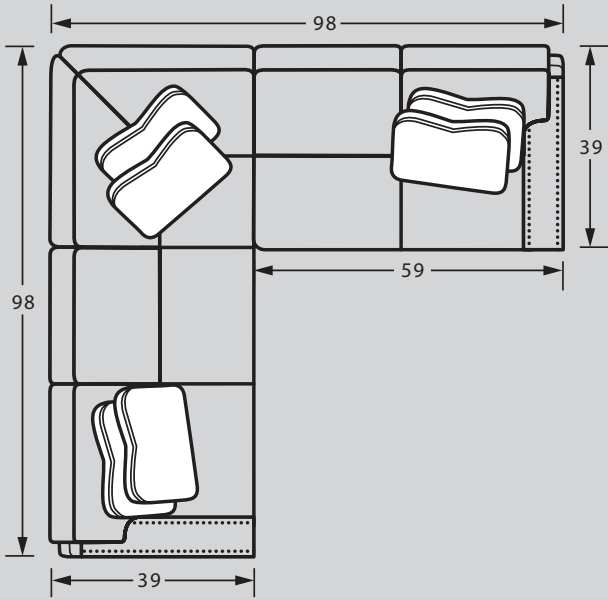

50BD SOFA
90W x 39D x 38H
2- 20" A Pillow
2- 20" B Pillow

Sectional Pieces

32BD LAF LOVESEAT
59W x 39D x 38H
1- 20" A Pillow
1- 20" B Pillow

31BD RAF LOVESEAT
59W x 39D x 38H
1- 20" A Pillow
1- 20" B Pillow

52BD LAF SOFA
84W x 39D x 38H
1- 20" A Pillow
1- 20" B Pillow

51BD RAF SOFA
84W x 39D x 38H
1- 20" A Pillow
1- 20" B Pillow

56BD LAF SOFA w/ RETURN
98W x 39D x 38H
2- 20" A Pillow
2- 20" B Pillow

55BD RAF SOFA w/ RETURN
98W x 39D x 38H
2- 20" A Pillow
2- 20" B Pillow

7231 Group
(No Nail Head Trim)

7232 Group
(With Nail Head Trim)

Handcrafted in America

SAMPLE CONFIGURATIONS

Create the perfect sectional for your living space!

#56BD LAF SOFA w/ RETURN
#31BD RAF LOVESEAT

#32BD LAF LOVESEAT
#55BD RAF SOFA w/ RETURN