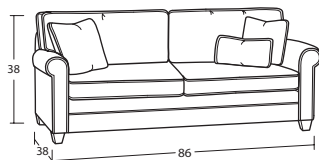

### ONE SILHOUETTE WITH TWO UNIQUE LOOKS!

Choose the 7174 for a classic look, or choose the 9174 to get the same style with a removable slipcover. Both styles come in any of these 20 pieces, so mix and match them to suit your space.

### Individual Pieces

**#50SS 3-SEAT SOFA**  
86W x 38D x 38H  
2- 20" A Pillow  
1- Kidney Pillow

**#54SS 2-SEAT SOFA**  
86W x 38D x 38H  
2- 20" A Pillow  
1- Kidney Pillow

**#49SS 3-SEAT APARTMENT SOFA**  
80W x 38D x 38H  
2- 20" A Pillow  
1- Kidney Pillow

**#30SS LOVESEAT**  
63W x 38D x 38H  
2- 20" A Pillow

**#10SS CHAIR**  
39W x 38D x 38H

**#50-68SS 3-SEAT QUEEN SLEEPER &  
#50-98SS QUEEN MEMORY FOAM SLEEPER**  
83W x 38D x 38H  
2- 20" A Pillow  
1- Kidney Pillow

### Sectional Pieces

**#13SS ARMLESS CHAIR**  
24 x 38D x 38H

**#33SS ARMLESS LOVESEAT**  
48W x 38D x 38H

**#32SS LAF LOVESEAT**  
56W x 38D x 38H  
1- 20" A Pillow  
1- Kidney Pillow

**#31SS RAF LOVESEAT**  
56W x 38D x 38H  
1- 20" A Pillow  
1- Kidney Pillow