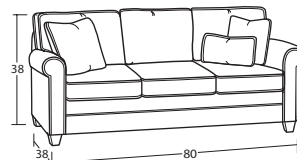

### ONE SILHOUETTE WITH TWO UNIQUE LOOKS!

Choose the 7174 for a classic look, or choose the 9174 to get the same style with a removable slipcover. Both styles come in any of these 20 pieces, so mix and match them to suit your space.

### Individual Pieces

**#50SS 3-SEAT SOFA**  
86W x 38D x 38H  
2- 20" A Pillow  
1- Kidney Pillow

**#54SS 2-SEAT SOFA**  
86W x 38D x 38H  
2- 20" A Pillow  
1- Kidney Pillow

**#49SS 3-SEAT APARTMENT SOFA**  
80W x 38D x 38H  
2- 20" A Pillow  
1- Kidney Pillow

**#30SS LOVESEAT**  
63W x 38D x 38H  
2- 20" A Pillow

**#10SS CHAIR**  
39W x 38D x 38H

**#50-68SS 3-SEAT QUEEN SLEEPER &  
#50-98SS QUEEN MEMORY FOAM SLEEPER**  
83W x 38D x 38H  
2- 20" A Pillow  
1- Kidney Pillow