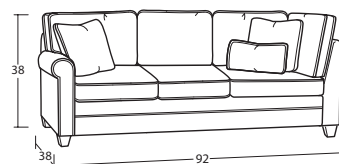

**#54-68SS 2-SEAT QUEEN SLEEPER &  
#54-98SS QUEEN MEMORY FOAM SLEEPER**  
83W x 38D x 38H  
2- 20" A Pillow  
1- Kidney Pillow

**#00SS OTTOMAN**  
31W x 24D x 18H

### Sectional Pieces

**#13SS ARMLESS CHAIR**  
24 x 38D x 38H

**#33SS ARMLESS LOVESEAT**  
48W x 38D x 38H

**#32SS LAF LOVESEAT**  
56W x 38D x 38H  
1- 20" A Pillow  
1- Kidney Pillow

**#31SS RAF LOVESEAT**  
56W x 38D x 38H  
1- 20" A Pillow  
1- Kidney Pillow

**#42SS LAF CHAISE**  
35W x 63D x 38H  
1- 20" A Pillow  
1- Kidney Pillow

**#41SS RAF CHAISE**  
35W x 63D x 38H  
1- 20" A Pillow  
1- Kidney Pillow

**#56SS LAF SOFA w/ RETURN**  
92W x 38D x 38H  
2- 20" A Pillow  
1- Kidney Pillow