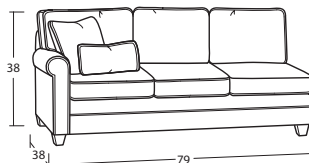

### Sectional Pieces

**#13SS ARMLESS CHAIR**  
24 x 38D x 38H

**#33SS ARMLESS LOVESEAT**  
48W x 38D x 38H

**#32SS LAF LOVESEAT**  
56W x 38D x 38H  
1- 20" A Pillow  
1- Kidney Pillow

**#31SS RAF LOVESEAT**  
56W x 38D x 38H  
1- 20" A Pillow  
1- Kidney Pillow

**#42SS LAF CHAISE**  
35W x 63D x 38H  
1- 20" A Pillow  
1- Kidney Pillow

**#41SS RAF CHAISE**  
35W x 63D x 38H  
1- 20" A Pillow  
1- Kidney Pillow

**#56SS LAF SOFA w/ RETURN**  
92W x 38D x 38H  
2- 20" A Pillow  
1- Kidney Pillow

**#55SS RAF SOFA w/ RETURN**  
92W x 38D x 38H  
2- 20" A Pillow  
1- Kidney Pillow

**#52-68SS LAF QUEEN SLEEPER &  
#52-98SS QUEEN MEMORY FOAM SLEEPER**  
79W x 38D x 38H  
1- 20" A Pillow  
1- Kidney Pillow