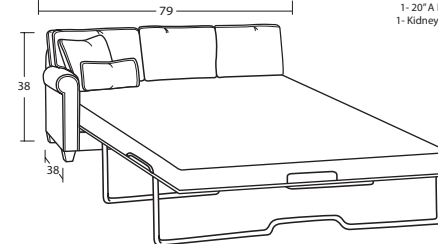

**#52-68SS LAF QUEEN SLEEPER &
#52-98SS QUEEN MEMORY FOAM SLEEPER**
79W x 38D x 38H
1- 20" A Pillow
1- Kidney Pillow