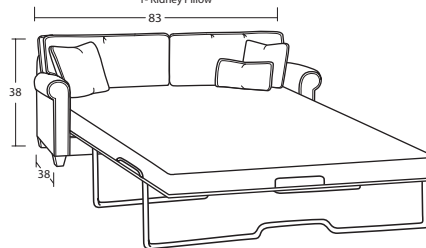

### Individual Pieces

**#50SS 3-SEAT SOFA**  
86W x 38D x 38H  
2- 20" A Pillow  
1- Kidney Pillow

**#54SS 2-SEAT SOFA**  
86W x 38D x 38H  
2- 20" A Pillow  
1- Kidney Pillow

**#49SS 3-SEAT APARTMENT SOFA**  
80W x 38D x 38H  
2- 20" A Pillow  
1- Kidney Pillow

**#30SS LOVESEAT**  
63W x 38D x 38H  
2- 20" A Pillow

**#10SS CHAIR**  
39W x 38D x 38H

**#50-68SS 3-SEAT QUEEN SLEEPER &  
#50-98SS QUEEN MEMORY FOAM SLEEPER**  
83W x 38D x 38H  
2- 20" A Pillow  
1- Kidney Pillow