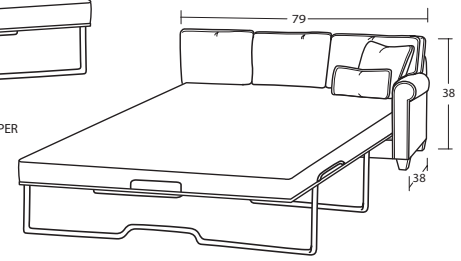

**#51-68SS RAF QUEEN SLEEPER &
#51-98SS QUEEN MEMORY FOAM SLEEPER**
79W x 38D x 38H
1- 20" A Pillow
1- Kidney Pillow

Handcrafted in America