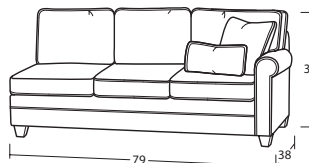

#51SS RAF SOFA
79W x 38D x 38H
1- 20" A Pillow
1- Kidney Pillow