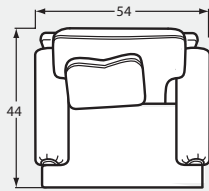

7016 Group

Handcrafted in America

#00 OTTOMAN
33W x 25D x 19H

#20 Chair & 1/2
54Wx44Dx40H
1- 21" A Pillow

#30 Loveseat
74Wx44Dx40H
2- 21" A Pillow
2- 21" B Pillow

#50 Sofa
100Wx44Dx40H
3- 21" A Pillow
2- 21" B Pillow

#13 ARMLESS CHAIR
27Wx44Dx40H

#33 ARMLESS LOVESEAT
54Wx44Dx40H

#34 CORNER WEDGE
44Wx44Dx40H
1- 21" A Pillow
1- 21" B Pillow

#32 LAF LOVESEAT
63Wx44Dx40H
1- 21" A Pillow
2- 21" B Pillow

#31 RAF LOVESEAT
63Wx44Dx40H
1- 21" A Pillow
2- 21" B Pillow

#56 LAF SOFA with RETURN
106Wx44Dx40H
3- 21" A Pillow
2- 21" B Pillow

#55 RAF SOFA with RETURN
106Wx44Dx40H
3- 21" A Pillow
2- 21" B Pillow

#42 LAF CHAISE
37Wx70Dx40H
1- 21" A Pillow
1- 21" B Pillow

#41 RAF CHAISE
37Wx70Dx40H
1- 21" A Pillow
1- 21" B Pillow