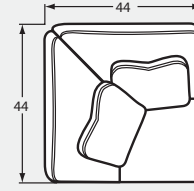

7016 Group

Handcrafted in America

#00 OTTOMAN
33W x 25D x 19H

#20 Chair & 1/2
54Wx44Dx40H
1- 21" A Pillow

#30 Loveseat
74Wx44Dx40H
2- 21" A Pillow
2- 21" B Pillow

#50 Sofa
100Wx44Dx40H
3- 21" A Pillow
2- 21" B Pillow

#13 ARMLESS CHAIR
27Wx44Dx40H

#33 ARMLESS LOVESEAT
54Wx44Dx40H

#34 CORNER WEDGE
44Wx44Dx40H
1- 21" A Pillow
1- 21" B Pillow

#32 LAF LOVESEAT
63Wx44Dx40H
1- 21" A Pillow
2- 21" B Pillow

#31 RAF LOVESEAT
63Wx44Dx40H
1- 21" A Pillow
2- 21" B Pillow