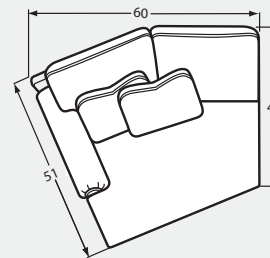

7016 Group

Handcrafted in America

#00 OTTOMAN
33W x 25D x 19H

#20 Chair & 1/2
54Wx44Dx40H
1- 21" A Pillow

#30 Loveseat
74Wx44Dx40H
2- 21" A Pillow
2- 21" B Pillow

#50 Sofa
100Wx44Dx40H
3- 21" A Pillow
2- 21" B Pillow

#13 ARMLESS CHAIR
27Wx44Dx40H

#33 ARMLESS LOVESEAT
54Wx44Dx40H

#34 CORNER WEDGE
44Wx44Dx40H
1- 21" A Pillow
1- 21" B Pillow

#32 LAF LOVESEAT
63Wx44Dx40H
1- 21" A Pillow
2- 21" B Pillow

#31 RAF LOVESEAT
63Wx44Dx40H
1- 21" A Pillow
2- 21" B Pillow