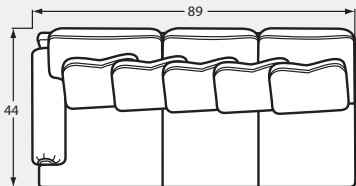

#52 LAF SOFA
89Wx44Dx40H
2- 21" A Pillow
3- 21" B Pillow