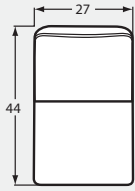

7016 Group

Handcrafted in America

#00 OTTOMAN
33W x 25D x 19H

#20 Chair & 1/2
54Wx44Dx40H
1- 21" A Pillow

#30 Loveseat
74Wx44Dx40H
2- 21" A Pillow
2- 21" B Pillow

#50 Sofa
100Wx44Dx40H
3- 21" A Pillow
2- 21" B Pillow

#13 ARMLESS CHAIR
27Wx44Dx40H

#33 ARMLESS LOVESEAT
54Wx44Dx40H

#34 CORNER WEDGE
44Wx44Dx40H
1- 21" A Pillow
1- 21" B Pillow

#32 LAF LOVESEAT
63Wx44Dx40H
1- 21" A Pillow
2- 21" B Pillow

#31 RAF LOVESEAT
63Wx44Dx40H
1- 21" A Pillow
2- 21" B Pillow