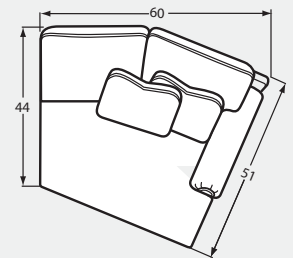

#21 RAF CUDDLER
60Wx51Dx40H
1- 21" A Pillow
1- 21" B Pillow