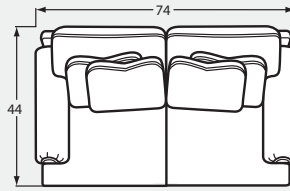

7016 Group

Handcrafted in America

#00 OTTOMAN
33W x 25D x 19H

#20 Chair & 1/2
54Wx44Dx40H
1- 21" A Pillow

#30 Loveseat
74Wx44Dx40H
2- 21" A Pillow
2- 21" B Pillow

#50 Sofa
100Wx44Dx40H
3- 21" A Pillow
2- 21" B Pillow

#13 ARMLESS CHAIR
27Wx44Dx40H

#33 ARMLESS LOVESEAT
54Wx44Dx40H

#34 CORNER WEDGE
44Wx44Dx40H
1- 21" A Pillow
1- 21" B Pillow

#32 LAF LOVESEAT
63Wx44Dx40H
1- 21" A Pillow
2- 21" B Pillow

#31 RAF LOVESEAT
63Wx44Dx40H
1- 21" A Pillow
2- 21" B Pillow