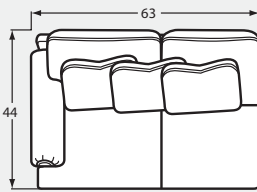

7016 Group

Handcrafted in America

#00 OTTOMAN
33W x 25D x 19H

#20 Chair & 1/2
54Wx44Dx40H
1- 21" A Pillow

#30 Loveseat
74Wx44Dx40H
2- 21" A Pillow
2- 21" B Pillow

#50 Sofa
100Wx44Dx40H
3- 21" A Pillow
2- 21" B Pillow

#13 ARMLESS CHAIR
27Wx44Dx40H

#33 ARMLESS LOVESEAT
54Wx44Dx40H

#34 CORNER WEDGE
44Wx44Dx40H
1- 21" A Pillow
1- 21" B Pillow

#32 LAF LOVESEAT
63Wx44Dx40H
1- 21" A Pillow
2- 21" B Pillow

#31 RAF LOVESEAT
63Wx44Dx40H
1- 21" A Pillow
2- 21" B Pillow