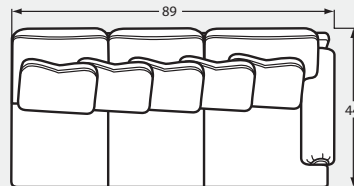

#51 RAF SOFA
89Wx44Dx40H
2- 21" A Pillow
3- 21" B Pillow