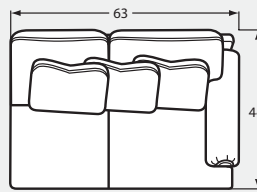

7016 Group

Handcrafted in America

#00 OTTOMAN
33W x 25D x 19H

#20 Chair & 1/2
54Wx44Dx40H
1- 21" A Pillow

#30 Loveseat
74Wx44Dx40H
2- 21" A Pillow
2- 21" B Pillow

#50 Sofa
100Wx44Dx40H
3- 21" A Pillow
2- 21" B Pillow

#13 ARMLESS CHAIR
27Wx44Dx40H

#33 ARMLESS LOVESEAT
54Wx44Dx40H

#34 CORNER WEDGE
44Wx44Dx40H
1- 21" A Pillow
1- 21" B Pillow

#32 LAF LOVESEAT
63Wx44Dx40H
1- 21" A Pillow
2- 21" B Pillow

#31 RAF LOVESEAT
63Wx44Dx40H
1- 21" A Pillow
2- 21" B Pillow

#22 LAF CUDDLER
60Wx51Dx40H
1- 21" A Pillow
1- 21" B Pillow

#21 RAF CUDDLER
60Wx51Dx40H
1- 21" A Pillow
1- 21" B Pillow

#52 LAF SOFA
89Wx44Dx40H
2- 21" A Pillow
3- 21" B Pillow

#51 RAF SOFA
89Wx44Dx40H
2- 21" A Pillow
3- 21" B Pillow