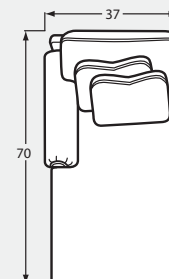

#13 ARMLESS CHAIR
27Wx44Dx40H

#33 ARMLESS LOVESEAT
54Wx44Dx40H

#34 CORNER WEDGE
44Wx44Dx40H
1- 21" A Pillow
1- 21" B Pillow

#32 LAF LOVESEAT
63Wx44Dx40H
1- 21" A Pillow
2- 21" B Pillow

#31 RAF LOVESEAT
63Wx44Dx40H
1- 21" A Pillow
2- 21" B Pillow

#22 LAF CUDDLER
60Wx51Dx40H
1- 21" A Pillow
1- 21" B Pillow

#21 RAF CUDDLER
60Wx51Dx40H
1- 21" A Pillow
1- 21" B Pillow

#52 LAF SOFA
89Wx44Dx40H
2- 21" A Pillow
3- 21" B Pillow

#51 RAF SOFA
89Wx44Dx40H
2- 21" A Pillow
3- 21" B Pillow

#56 LAF SOFA with RETURN
106Wx44Dx40H
3- 21" A Pillow
2- 21" B Pillow

#55 RAF SOFA with RETURN
106Wx44Dx40H
3- 21" A Pillow
2- 21" B Pillow

#42 LAF CHAISE
37Wx70Dx40H
1- 21" A Pillow
1- 21" B Pillow

#41 RAF CHAISE
37Wx70Dx40H
1- 21" A Pillow
1- 21" B Pillow