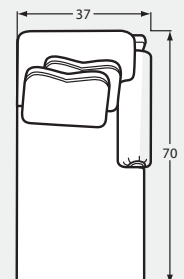

#13 ARMLESS CHAIR
27Wx44Dx40H

#33 ARMLESS LOVESEAT
54Wx44Dx40H

#34 CORNER WEDGE
44Wx44Dx40H
1- 21" A Pillow
1- 21" B Pillow

#32 LAF LOVESEAT
63Wx44Dx40H
1- 21" A Pillow
2- 21" B Pillow

#31 RAF LOVESEAT
63Wx44Dx40H
1- 21" A Pillow
2- 21" B Pillow

#22 LAF CUDDLER
60Wx51Dx40H
1- 21" A Pillow
1- 21" B Pillow

#21 RAF CUDDLER
60Wx51Dx40H
1- 21" A Pillow
1- 21" B Pillow

#52 LAF SOFA
89Wx44Dx40H
2- 21" A Pillow
3- 21" B Pillow

#51 RAF SOFA
89Wx44Dx40H
2- 21" A Pillow
3- 21" B Pillow

#56 LAF SOFA with RETURN
106Wx44Dx40H
3- 21" A Pillow
2- 21" B Pillow

#55 RAF SOFA with RETURN
106Wx44Dx40H
3- 21" A Pillow
2- 21" B Pillow

#42 LAF CHAISE
37Wx70Dx40H
1- 21" A Pillow
1- 21" B Pillow

#41 RAF CHAISE
37Wx70Dx40H
1- 21" A Pillow
1- 21" B Pillow