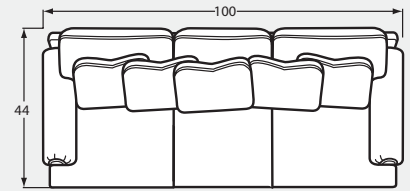

7016 Group

Handcrafted in America

#00 OTTOMAN
33W x 25D x 19H

#20 Chair & 1/2
54Wx44Dx40H
1- 21" A Pillow

#30 Loveseat
74Wx44Dx40H
2- 21" A Pillow
2- 21" B Pillow

#50 Sofa
100Wx44Dx40H
3- 21" A Pillow
2- 21" B Pillow

#13 ARMLESS CHAIR
27Wx44Dx40H

#33 ARMLESS LOVESEAT
54Wx44Dx40H

#34 CORNER WEDGE
44Wx44Dx40H
1- 21" A Pillow
1- 21" B Pillow

#32 LAF LOVESEAT
63Wx44Dx40H
1- 21" A Pillow
2- 21" B Pillow

#31 RAF LOVESEAT
63Wx44Dx40H
1- 21" A Pillow
2- 21" B Pillow