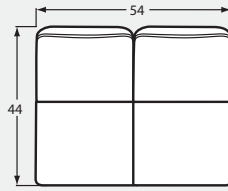

7016 Group

Handcrafted in America

#00 OTTOMAN
33W x 25D x 19H

#20 Chair & 1/2
54Wx44Dx40H
1- 21" A Pillow

#30 Loveseat
74Wx44Dx40H
2- 21" A Pillow
2- 21" B Pillow

#50 Sofa
100Wx44Dx40H
3- 21" A Pillow
2- 21" B Pillow

#13 ARMLESS CHAIR
27Wx44Dx40H

#33 ARMLESS LOVESEAT
54Wx44Dx40H

#34 CORNER WEDGE
44Wx44Dx40H
1- 21" A Pillow
1- 21" B Pillow

#32 LAF LOVESEAT
63Wx44Dx40H
1- 21" A Pillow
2- 21" B Pillow

#31 RAF LOVESEAT
63Wx44Dx40H
1- 21" A Pillow
2- 21" B Pillow