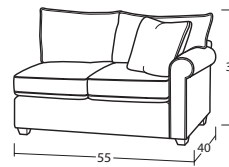

#31SS RAF LOVESEAT
55W x 40D x 38H
1 - 19" A pillow