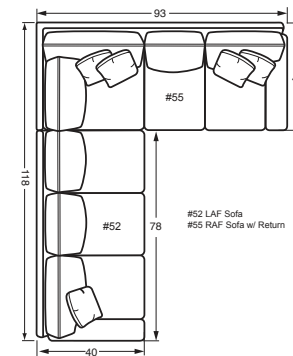

7364 / 9364 SECTIONAL PIECES

This group is also available with a slipcover using style number 9364

SAMPLE CONFIGURATIONS