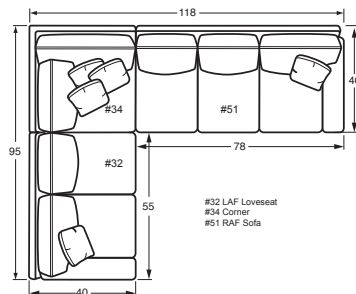

7364 / 9364 SECTIONAL PIECES

This group is also available with a slipcover using style number 9364

SAMPLE CONFIGURATIONS