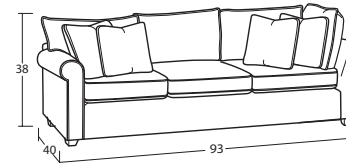

The 7364 Sectional group includes RAF/LAF Sofa w/Return, RAF/LAF Sofa, RAF/LAF Loveseat. This group is also available with a slipcover using style number 9364.

7364 / 9364 SECTIONAL PIECES

This group is also available with a slipcover using style number 9364

#52SS LAF SOFA
78W x 40D x 38H
1 - 19" A pillow

#51SS RAF SOFA
78W x 40D x 38H
1 - 19" A pillow

#32SS LAF LOVESEAT
55W x 40D x 38H
1 - 19" A pillow

#56SS LAF SOFA w/ RETURN
93W x 40D x 38H
2 - 19" A Pillows | 2 - 19" B Pillows