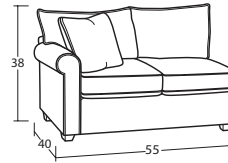

The 7348 group includes: RAF/LAF Chair & 1/2, Armless Chair & 1/2, Corner Wedge, Ottoman. See price list for details.

Style	Item	W	D	H	Arm Ht	Seat Depth	Fabric	Finish Shown
736432SS	LAF Loveseat	55	40	38	27	23	Alero 10, Tonto 10, Seabrook 22	Driftwood
736455SS	RAF Sofa w/Return	93	40	38	27	23	Alero 10, Tonto 10, Seabrook 22, Refuge 22	Driftwood
068710	Swivel Chair	35	34	35	24	21	Refuge 22	-

The 7364 Sectional group includes RAF/LAF Sofa w/Return, RAF/LAF Sofa, RAF/LAF Loveseat. This group is also available with a slipcover using style number 9364.

7364 / 9364 SECTIONAL PIECES

This group is also available with a slipcover using style number 9364

#52SS LAF SOFA
78W x 40D x 38H
1 - 19" A pillow

#51SS RAF SOFA
78W x 40D x 38H
1 - 19" A pillow

#32SS LAF LOVESEAT
55W x 40D x 38H
1 - 19" A pillow

#56SS LAF SOFA w/ RETURN
93W x 40D x 38H
2 - 19" A Pillows | 2 - 19" B Pillows