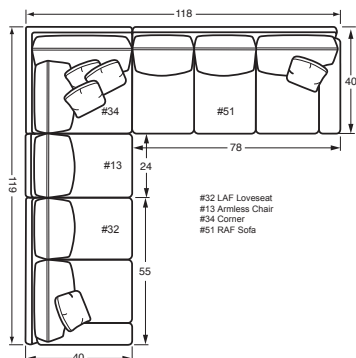

7364 / 9364 SECTIONAL PIECES

This group is also available with a slipcover using style number 9364

SAMPLE CONFIGURATIONS