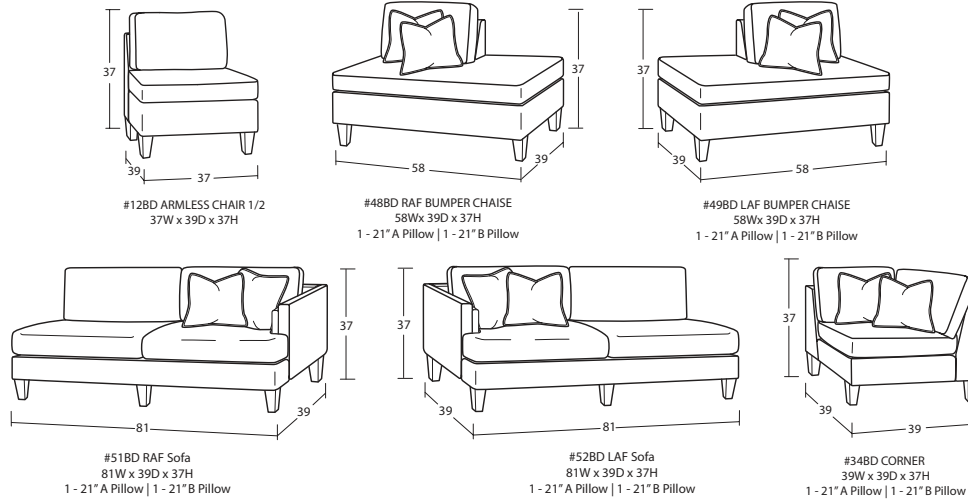

7469 SECTIONAL PIECES