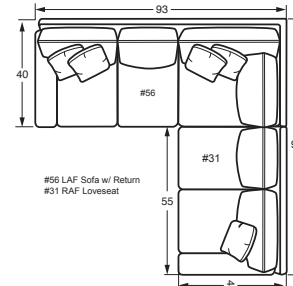

7364 / 9364 SECTIONAL PIECES

This group is also available with a slipcover using style number 9364

SAMPLE CONFIGURATIONS