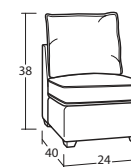

#13SS ARMLESS CHAIR
24W x 40D x 38H

SAMPLE CONFIGURATIONS