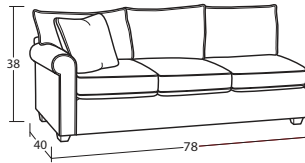

7364 / 9364 SECTIONAL PIECES

This group is also available with a slipcover using style number 9364

#52SS LAF SOFA
78W x 40D x 38H
1 - 19" A pillow