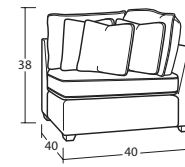

#34SS CORNER
40W x 40D x 38H
1 - 19" A Pillow / 2 - 19" B Pillows