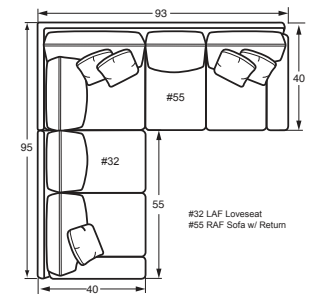

7364 / 9364 SECTIONAL PIECES

This group is also available with a slipcover using style number 9364

SAMPLE CONFIGURATIONS