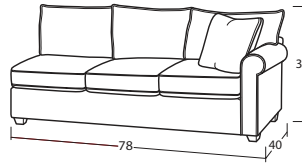

#51SS RAF SOFA
78W x 40D x 38H
1 - 19" A pillow