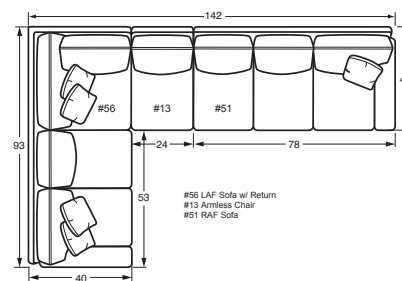

7364 / 9364 SECTIONAL PIECES

This group is also available with a slipcover using style number 9364

SAMPLE CONFIGURATIONS