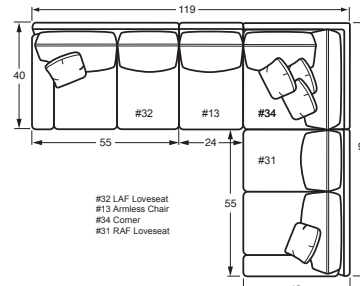

7364 / 9364 SECTIONAL PIECES

This group is also available with a slipcover using style number 9364

SAMPLE CONFIGURATIONS