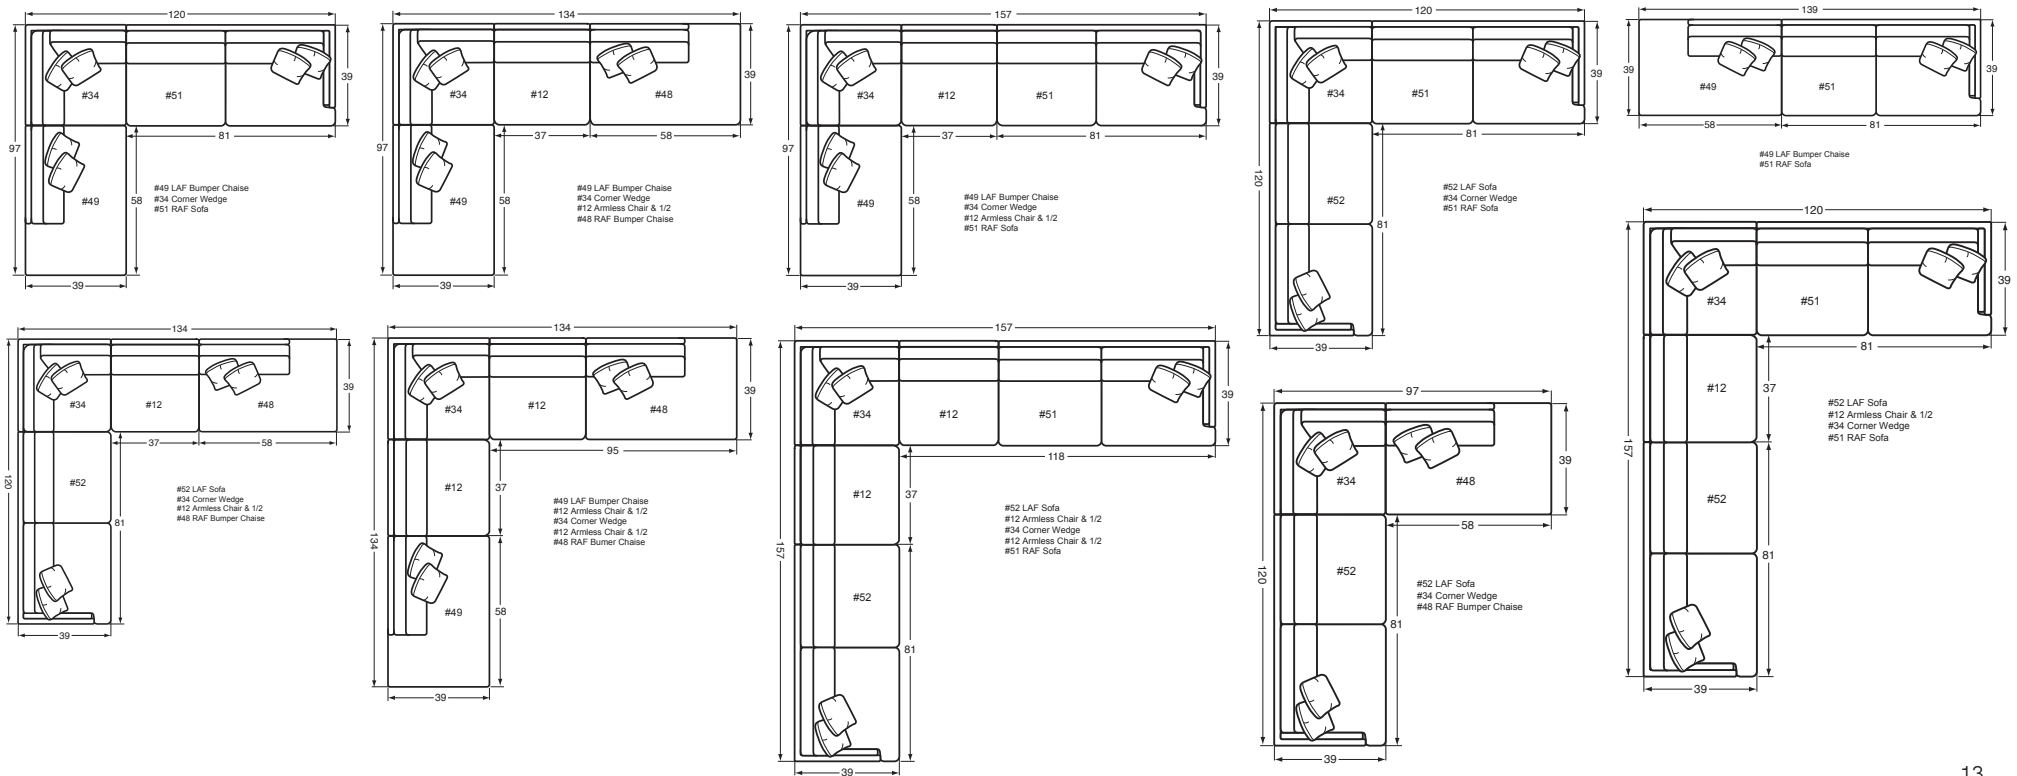

SAMPLE CONFIGURATIONS