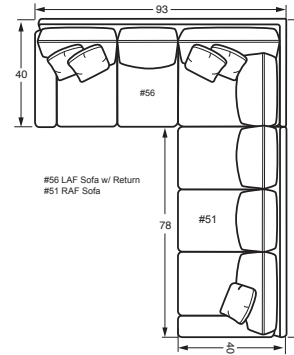

7364 / 9364 SECTIONAL PIECES

This group is also available with a slipcover using style number 9364

SAMPLE CONFIGURATIONS