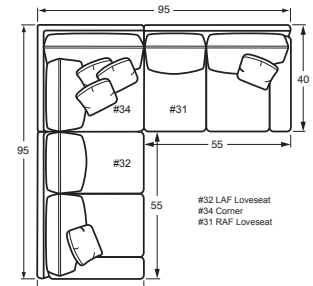

7364 / 9364 SECTIONAL PIECES

This group is also available with a slipcover using style number 9364

SAMPLE CONFIGURATIONS