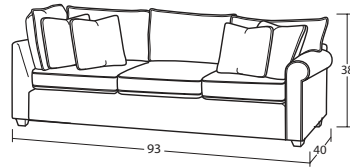

#52SS LAF SOFA
78W x 40D x 38H
1 - 19" A pillow

#51SS RAF SOFA
78W x 40D x 38H
1 - 19" A pillow

#32SS LAF LOVESEAT
55W x 40D x 38H
1 - 19" A pillow

#56SS LAF SOFA w/ RETURN
93W x 40D x 38H
2 - 19" A Pillows | 2 - 19" B Pillows