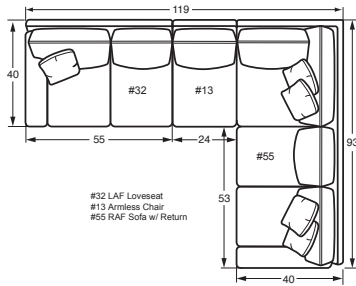

7364 / 9364 SECTIONAL PIECES

This group is also available with a slipcover using style number 9364

SAMPLE CONFIGURATIONS