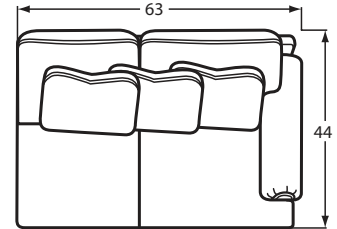

#31 RAF LOVESEAT
63Wx44Dx40H
1- 21" A Pillow
2- 21" B Pillow