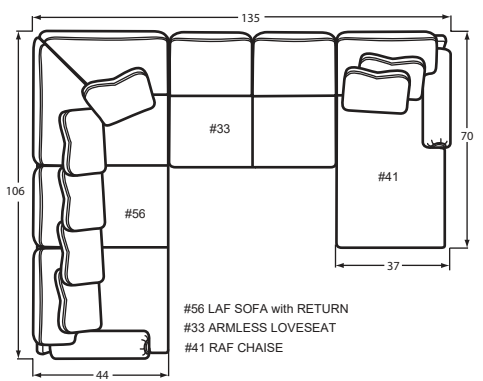

P983550BD Sofa

W 90" D 43" H 36" AH 25" SD 28"

Fabric: Prestige 10 / Emmeline 45 / Busy Bee 03

The P9835 group includes Sofa, Loveseat, Chair 1/2, Ottoman

P061310BD Chair

W 34" D 36" H 37" AH 25" SD 21"

Fabric: Not Available