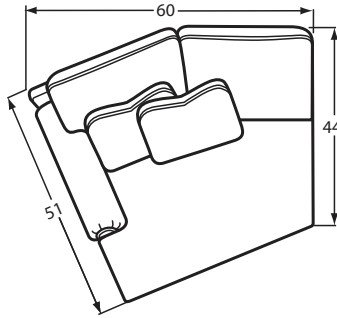

#22 LAF CUDDLER
60Wx51Dx40H
1- 21" A Pillow
1- 21" B Pillow