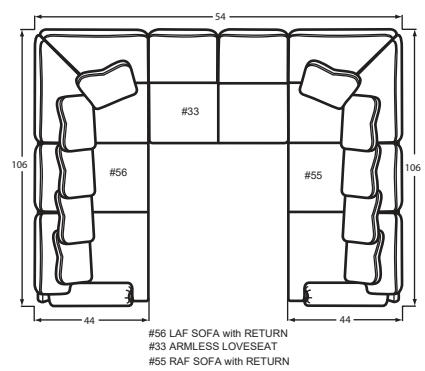

P983550BD Sofa

W 90" D 43" H 36" AH 25" SD 28"

Fabric: Prestige 10 / Emmeline 45 / Busy Bee 03

The P9835 group includes Sofa, Loveseat, Chair 1/2, Ottoman

P061310BD Chair

W 34" D 36" H 37" AH 25" SD 21"

Fabric: Not Available