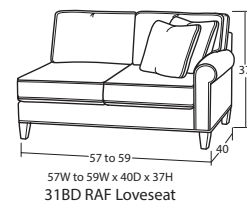

Create your own unique piece with a little inspiration from Paula!
24 pieces to choose from

PAULA DEEN DESIGN OPTIONS

SECTIONAL PIECES SOFAS & LOVESEATS CHAIRS & OTTOMANS

CHAIRS & OTTOMANS