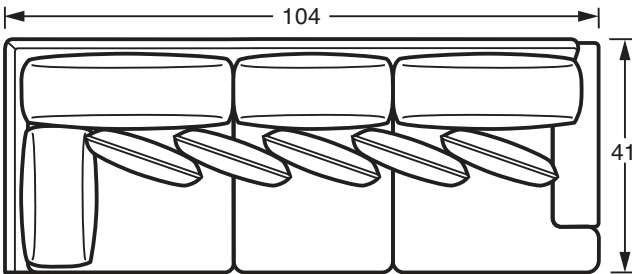

#55BD RAF SOFA w/ RETURN
104W x 41D x 36H