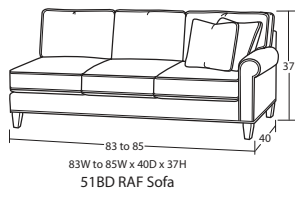

55W x 49D x 37H
21BD RAF Cuddler

57W to 59W x 40D x 37H
32BD LAF Loveseat

83W to 85W x 40D x 37H
51BD RAF Sofa