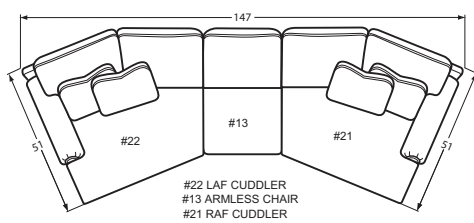

P983550BD Sofa

W 90" D 43" H 36" AH 25" SD 28"

Fabric: Prestige 10 / Emmeline 45 / Busy Bee 03

The P9835 group includes Sofa, Loveseat, Chair 1/2, Ottoman

P061310BD Chair

W 34" D 36" H 37" AH 25" SD 21"

Fabric: Not Available