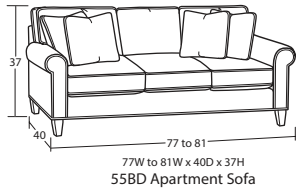

61W to 65W x 40D x 37H
30BD Loveseat

61W to 65W x 37D x 37H
25BD Shallow Seat Depth Loveseat

77W to 81W x 40D x 37H
55BD Apartment Sofa