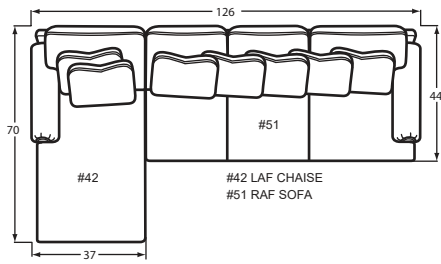

P983550BD Sofa

W 90" D 43" H 36" AH 25" SD 28"

Fabric: Prestige 10 / Emmeline 45 / Busy Bee 03

The P9835 group includes Sofa, Loveseat, Chair 1/2, Ottoman

P061310BD Chair

W 34" D 36" H 37" AH 25" SD 21"

Fabric: Not Available