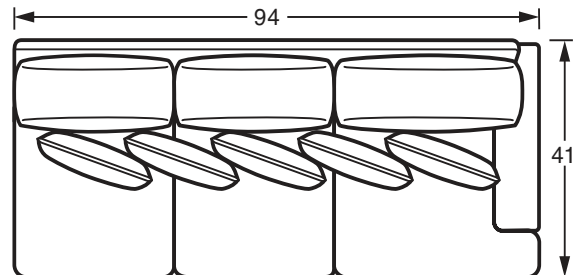

#51BD RAF SOFA
94W x 41D x 36H