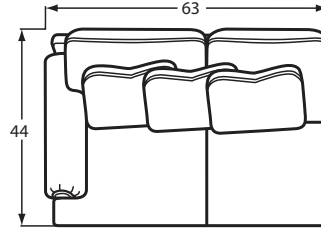

W 36" D 36" H 42" AH 25" SD 23"
Fabric: Not Available
Finish: Black

Also available: P015400BD Ottoman

P7816 SECTIONAL PIECES

#34 CORNER WEDGE
44Wx44Dx40H
1- 21" A Pillow
1- 21" B Pillow

#13 ARMLESS CHAIR
27Wx44Dx40H