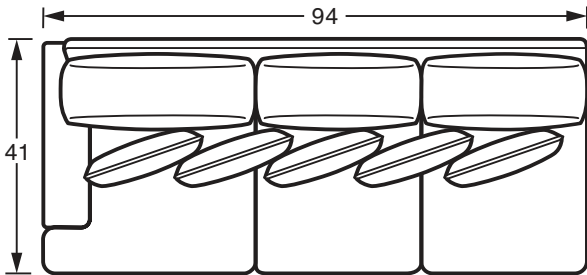

#52BD LAF SOFA
94W x 41D x 36H