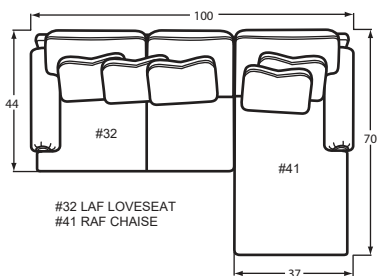

P983550BD Sofa

W 90" D 43" H 36" AH 25" SD 28"

Fabric: Prestige 10 / Emmeline 45 / Busy Bee 03

The P9835 group includes Sofa, Loveseat, Chair 1/2, Ottoman

P061310BD Chair

W 34" D 36" H 37" AH 25" SD 21"

Fabric: Not Available