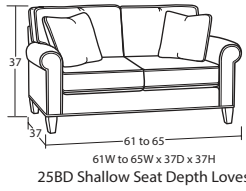

86W to 90W x 40D x 37H
50BD Sofa

61W to 65W x 37D x 37H
25BD Shallow Seat Depth Loveseat