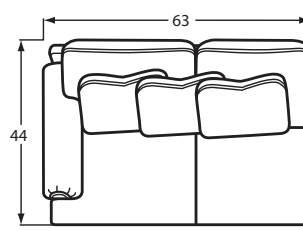

#32 LAF LOVESEAT
63Wx44Dx40H
1- 21" A Pillow
2- 21" B Pillow