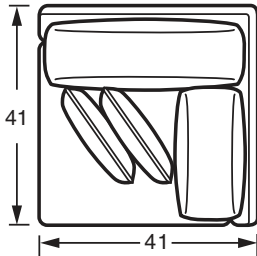

#34BD CORNER
41W x 41D x 36H