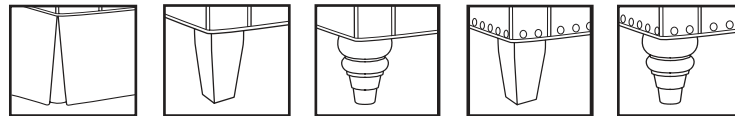

CHOOSE YOUR BASE

- **1**
  Skirt
- **2**
  Tapered Leg
- **3**
  Turned Leg
- **4**
  Tapered Leg
  with Nails
- **5**
  Turned Leg
  with Nails
- **0**
  Use 0 for
  Ottoman

SAMPLE CONFIGURATIONS