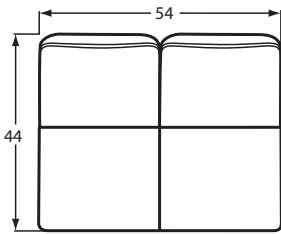

P7117 SECTIONAL PIECES

#13 ARMLESS CHAIR
27Wx44Dx40H

#34 CORNER WEDGE
44Wx44Dx40H
1- 21" A Pillow
1- 21" B Pillow

#32 LAF LOVESEAT
63Wx44Dx40H
1- 21" A Pillow
2- 21" B Pillow

#31 RAF LOVESEAT
63Wx44Dx40H
1- 21" A Pillow
2- 21" B Pillow