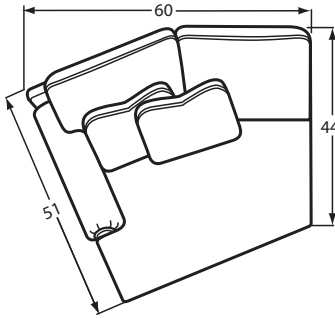

#22 LAF CUDDLER
60Wx51Dx40H
1- 21" A Pillow
1- 21" B Pillow