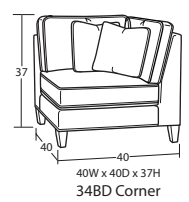

Create your own unique piece with a little inspiration from Paula!
24 pieces to choose from

PAULA DEEN DESIGN OPTIONS

SECTIONAL PIECES SOFAS & LOVESEATS CHAIRS & OTTOMANS

CHAIRS & OTTOMANS