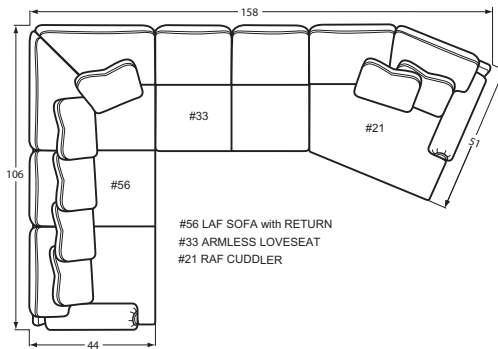

P983550BD Sofa

W 90" D 43" H 36" AH 25" SD 28"

Fabric: Prestige 10 / Emmeline 45 / Busy Bee 03

The P9835 group includes Sofa, Loveseat, Chair 1/2, Ottoman

P061310BD Chair

W 34" D 36" H 37" AH 25" SD 21"

Fabric: Not Available