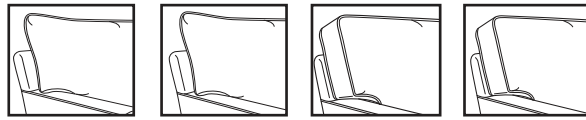

CHOOSE YOUR BACK

- **1**
  Bed Pillow
  Attached
- **2**
  Bed Pillow
  Loose
- **3**
  Box Border
  Attached
- **4**
  Box Border
  Loose
- **0**
  Use 0 for
  Ottoman

Choose
any Fabric,
any Finish!