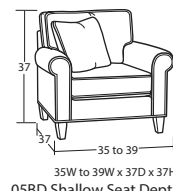

35W to 39W x 40D x 37H
10BD Chair