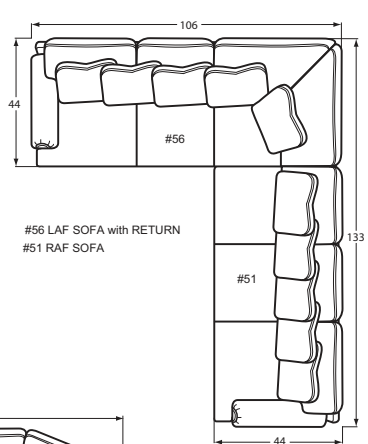

P983550BD Sofa

W 90" D 43" H 36" AH 25" SD 28"

Fabric: Prestige 10 / Emmeline 45 / Busy Bee 03

The P9835 group includes Sofa, Loveseat, Chair 1/2, Ottoman

P061310BD Chair

W 34" D 36" H 37" AH 25" SD 21"

Fabric: Not Available