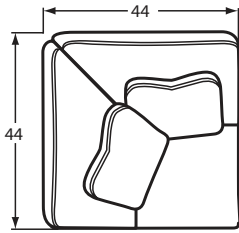

P7816 SECTIONAL PIECES

#34 CORNER WEDGE
44Wx44Dx40H
1- 21" A Pillow
1- 21" B Pillow