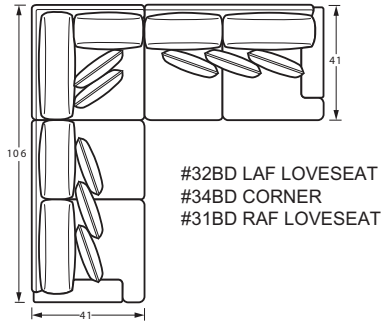

SAMPLE CONFIGURATIONS

#32BD LAF LOVESEAT
#34BD CORNER
#31BD RAF LOVESEAT