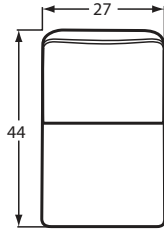

#13 ARMLESS CHAIR
27Wx44Dx40H