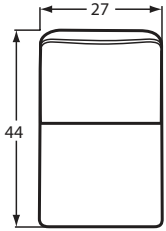

Fabric: Raegan 23

Finish: Latte

P711742BD LAF Chaise
 P711733BD Armless Loveseat
 P711755BD RAF Sofa w/ Return

LAF Chaise: W 37" D 70" H 40" AH 27" SD 52"
 Armless Loveseat: W 54" D 44" H 40" SD 26"
 RAF Sofa w/ Return: W 106" D 44" H 40" AH 27" SD 26"
 Fabric: Laurent 10 (Body) / Venalo 21 (Welt) /
 Newfound 10 / Elsa 21 / Linework 22
 Finish: Greige

P7117 SECTIONAL PIECES

#13 ARMLESS CHAIR
27Wx44Dx40H

#34 CORNER WEDGE
44Wx44Dx40H
1- 21" A Pillow
1- 21" B Pillow

#32 LAF LOVESEAT
63Wx44Dx40H
1- 21" A Pillow
2- 21" B Pillow

#31 RAF LOVESEAT
63Wx44Dx40H
1- 21" A Pillow
2- 21" B Pillow