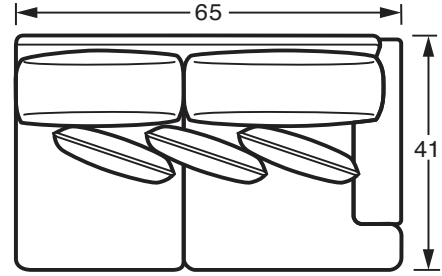

P039410BDSC Swivel Chair

W 32" D 36" H 36" AH 27" SD 20"

Fabric: Topper 31

Finish: Cashmere

P7356 SECTIONAL PIECES

#13BD ARMLESS CHAIR
29W x 41D x 36H

#32BD LAF LOVESEAT
65W x 41D x 36H

#31BD RAF LOVESEAT
65W x 41D x 36H