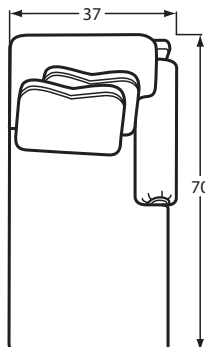

P7117 SECTIONAL PIECES

#13 ARMLESS CHAIR
27Wx44Dx40H

#34 CORNER WEDGE
44Wx44Dx40H
1- 21" A Pillow
1- 21" B Pillow

#32 LAF LOVESEAT
63Wx44Dx40H
1- 21" A Pillow
2- 21" B Pillow

#31 RAF LOVESEAT
63Wx44Dx40H
1- 21" A Pillow
2- 21" B Pillow

#33 ARMLESS LOVESEAT
54Wx44Dx40H

#22 LAF CUDDLER
60Wx51Dx40H
1- 21" A Pillow
1- 21" B Pillow

#21 RAF CUDDLER
60Wx51Dx40H
1- 21" A Pillow
1- 21" B Pillow

#42 LAF CHAISE
37Wx70Dx40H
1- 21" A Pillow
1- 21" B Pillow