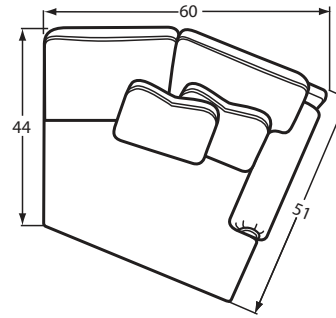

#21 RAF CUDDLER
60Wx51Dx40H
1- 21" A Pillow
1- 21" B Pillow