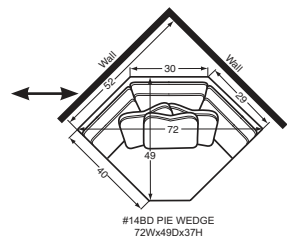

40W x 40D x 37H
34BD Corner

#14BD PIE WEDGE
72Wx49Dx37H