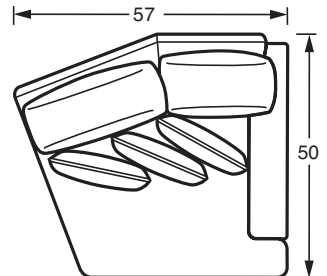

#21BD RAF CUDDLER
57W x 50D x 36H