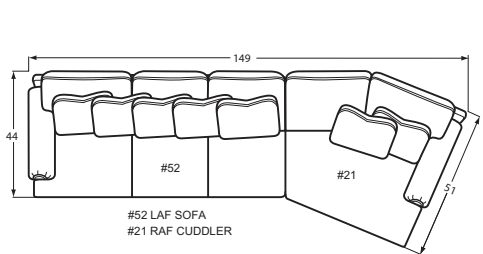

P983550BD Sofa

W 90" D 43" H 36" AH 25" SD 28"

Fabric: Prestige 10 / Emmeline 45 / Busy Bee 03

The P9835 group includes Sofa, Loveseat, Chair 1/2, Ottoman

P061310BD Chair

W 34" D 36" H 37" AH 25" SD 21"

Fabric: Not Available