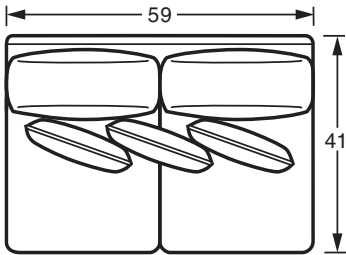

P039410BDSC Swivel Chair

W 32" D 36" H 36" AH 27" SD 20"

Fabric: Topper 31

Finish: Cashmere

P7356 SECTIONAL PIECES

#13BD ARMLESS CHAIR
29W x 41D x 36H

#32BD LAF LOVESEAT
65W x 41D x 36H

#31BD RAF LOVESEAT
65W x 41D x 36H