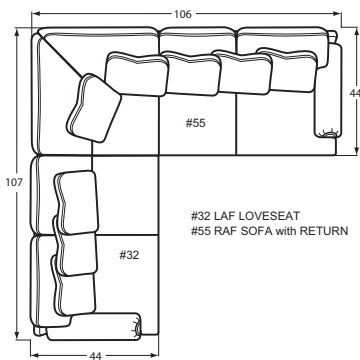

P983550BD Sofa

W 90" D 43" H 36" AH 25" SD 28"

Fabric: Prestige 10 / Emmeline 45 / Busy Bee 03

The P9835 group includes Sofa, Loveseat, Chair 1/2, Ottoman

P061310BD Chair

W 34" D 36" H 37" AH 25" SD 21"

Fabric: Not Available