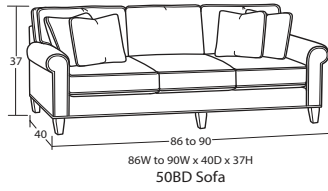

Create your own unique piece with a little inspiration from Paula!
24 pieces to choose from

PAULA DEEN DESIGN OPTIONS

SECTIONAL PIECES SOFAS & LOVESEATS CHAIRS & OTTOMANS

CHAIRS & OTTOMANS