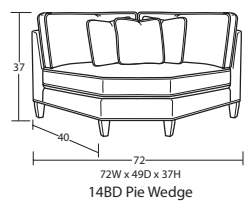

57W to 59W x 40D x 37H
32BD LAF Loveseat

57W to 59W x 40D x 37H
31BD RAF Loveseat

72W x 49D x 37H
14BD Pie Wedge