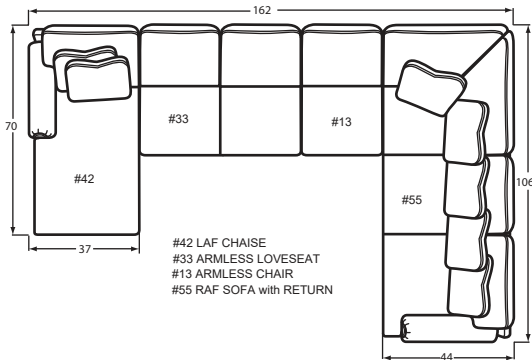

P983550BD Sofa

W 90" D 43" H 36" AH 25" SD 28"

Fabric: Prestige 10 / Emmeline 45 / Busy Bee 03

The P9835 group includes Sofa, Loveseat, Chair 1/2, Ottoman

P061310BD Chair

W 34" D 36" H 37" AH 25" SD 21"

Fabric: Not Available