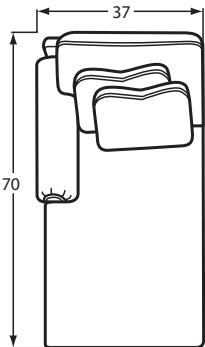

#42 LAF CHAISE
37Wx70Dx40H
1- 21" A Pillow
1- 21" B Pillow