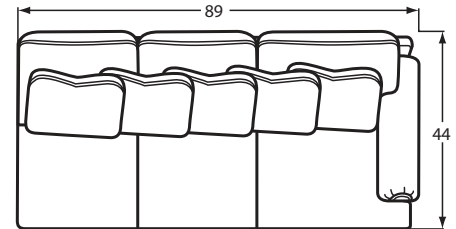

#51 RAF SOFA
89Wx44Dx40H
2- 21" A Pillow
3- 21" B Pillow