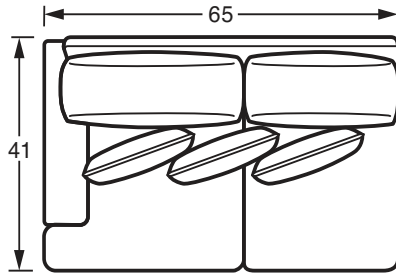

P039410BDSC Swivel Chair

W 32" D 36" H 36" AH 27" SD 20"

Fabric: Topper 31

Finish: Cashmere

P7356 SECTIONAL PIECES

#13BD ARMLESS CHAIR
29W x 41D x 36H

#32BD LAF LOVESEAT
65W x 41D x 36H

#31BD RAF LOVESEAT
65W x 41D x 36H