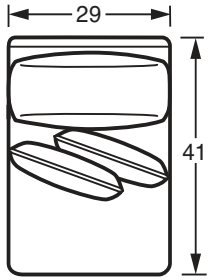

RAF Sofa w/Return W 104" D 41" H 36" AH 23" SD 27"

Fabric: Nomad 10, Apollo 10, Mariposa 10, Topper 31, Wildcard 10

The P7356 group includes RAF/LAF Sofa w/ Return, RAF/LAF Sofa, RAF/LAF Loveseat, Armless Chair, Armless Loveseat, Corner Wedge, RAF/LAF Cuddler, Sofa, Loveseat, Chair & 1/2, Ottoman.

P039410BDSC Swivel Chair

W 32" D 36" H 36" AH 27" SD 20"

Fabric: Topper 31

Finish: Cashmere

P7356 SECTIONAL PIECES

#13BD ARMLESS CHAIR
29W x 41D x 36H

#32BD LAF LOVESEAT
65W x 41D x 36H

#31BD RAF LOVESEAT
65W x 41D x 36H