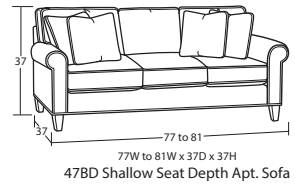

95W to 99W x 40D x 37H
54BD Extended Sofa

77W to 81W x 37D x 37H
47BD Shallow Seat Depth Apt. Sofa