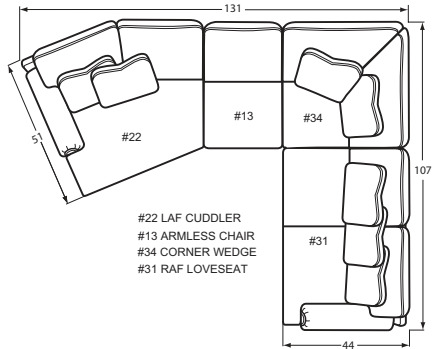

P983550BD Sofa

W 90" D 43" H 36" AH 25" SD 28"

Fabric: Prestige 10 / Emmeline 45 / Busy Bee 03

The P9835 group includes Sofa, Loveseat, Chair 1/2, Ottoman

P061310BD Chair

W 34" D 36" H 37" AH 25" SD 21"

Fabric: Not Available