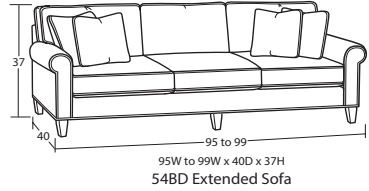

Create your own unique piece with a little inspiration from Paula!
24 pieces to choose from

PAULA DEEN DESIGN OPTIONS

SECTIONAL PIECES SOFAS & LOVESEATS CHAIRS & OTTOMANS

CHAIRS & OTTOMANS