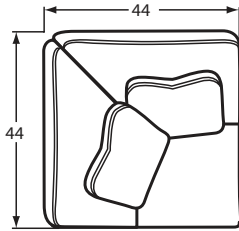

Fabric: Raegan 23

Finish: Latte

P711742BD LAF Chaise
 P711733BD Armless Loveseat
 P711755BD RAF Sofa w/ Return

LAF Chaise: W 37" D 70" H 40" AH 27" SD 52"
 Armless Loveseat: W 54" D 44" H 40" SD 26"
 RAF Sofa w/ Return: W 106" D 44" H 40" AH 27" SD 26"
 Fabric: Laurent 10 (Body) / Venalo 21 (Welt) /
 Newfound 10 / Elsa 21 / Linework 22
 Finish: Greige

P7117 SECTIONAL PIECES

#13 ARMLESS CHAIR
27Wx44Dx40H

#34 CORNER WEDGE
44Wx44Dx40H
1- 21" A Pillow
1- 21" B Pillow

#32 LAF LOVESEAT
63Wx44Dx40H
1- 21" A Pillow
2- 21" B Pillow

#31 RAF LOVESEAT
63Wx44Dx40H
1- 21" A Pillow
2- 21" B Pillow