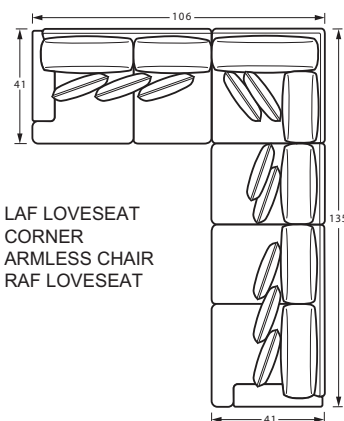

SAMPLE CONFIGURATIONS