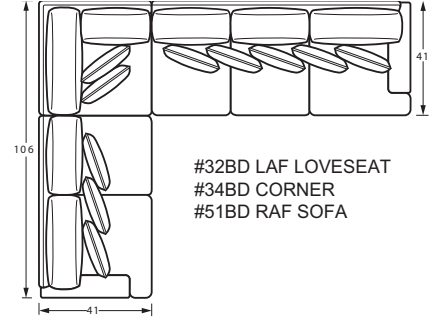

#56BD LAF SOFA w/ RETURN
104W x 41D x 36H

SAMPLE CONFIGURATIONS

#32BD LAF LOVESEAT
#34BD CORNER
#31BD RAF LOVESEAT

#32BD LAF LOVESEAT
#13BD ARMLESS CHAIR
#34BD CORNER
#13BD ARMLESS CHAIR
#31BD RAF LOVESEAT