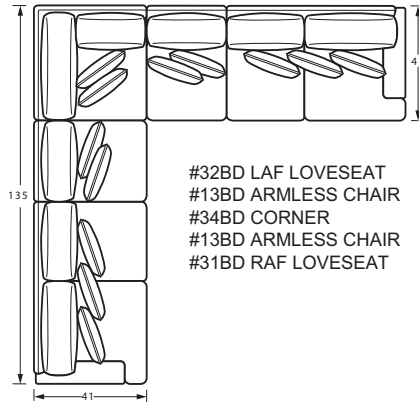

#32BD LAF LOVESEAT
#34BD CORNER
#31BD RAF LOVESEAT

#32BD LAF LOVESEAT
#13BD ARMLESS CHAIR
#34BD CORNER
#13BD ARMLESS CHAIR
#31BD RAF LOVESEAT