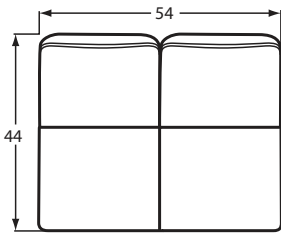

#33 ARMLESS LOVESEAT
54Wx44Dx40H