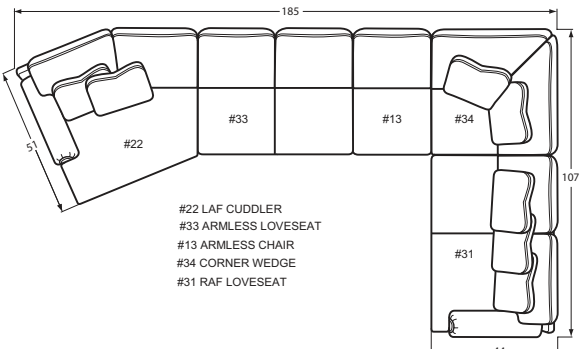

P983550BD Sofa

W 90" D 43" H 36" AH 25" SD 28"

Fabric: Prestige 10 / Emmeline 45 / Busy Bee 03

The P9835 group includes Sofa, Loveseat, Chair 1/2, Ottoman

P061310BD Chair

W 34" D 36" H 37" AH 25" SD 21"

Fabric: Not Available