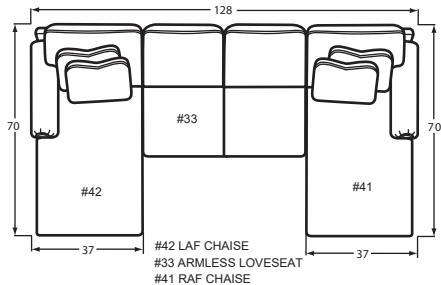

P983550BD Sofa

W 90" D 43" H 36" AH 25" SD 28"

Fabric: Prestige 10 / Emmeline 45 / Busy Bee 03

The P9835 group includes Sofa, Loveseat, Chair 1/2, Ottoman

P061310BD Chair

W 34" D 36" H 37" AH 25" SD 21"

Fabric: Not Available