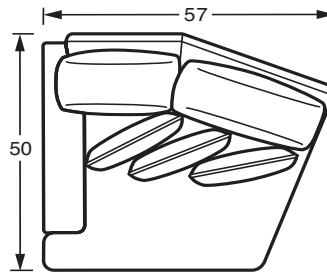

#22BD LAF CUDDLER
57W x 50D x 36H