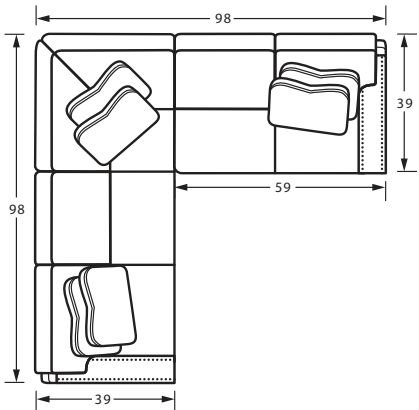

#56BD LAF SOFA w/ RETURN
#31BD RAF LOVESEAT