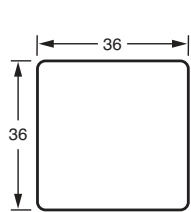

7352 SECTIONAL PIECES

#00BD OTTOMAN
36W x 36D x 20H