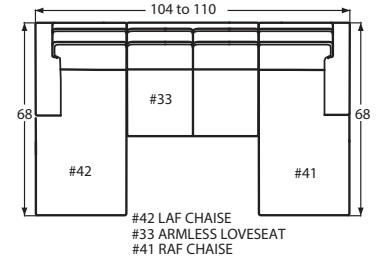

SAMPLE CONFIGURATIONS