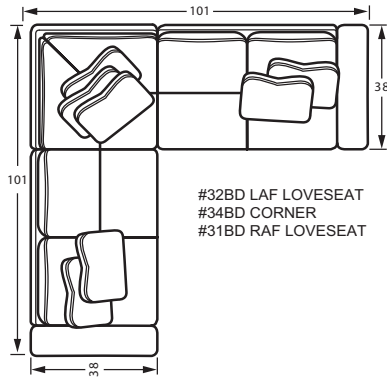

#31BD RAF LOVESEAT
63W x 38D x 38H

#32BD LAF LOVESEAT
63W x 38D x 38H

#56BD LAF SOFA w/ RETURN
100W x 38D x 38H

#55BD RAF SOFA w/ RETURN
100W x 38D x 38H

SAMPLE CONFIGURATIONS

#56BD LAF SOFA w/ RETURN
#31BD RAF LOVESEAT