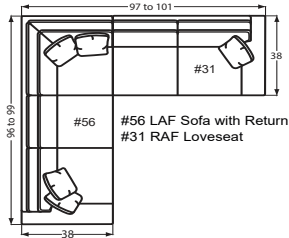

SAMPLE CONFIGURATIONS

(Applicable for both power & non-power pieces)