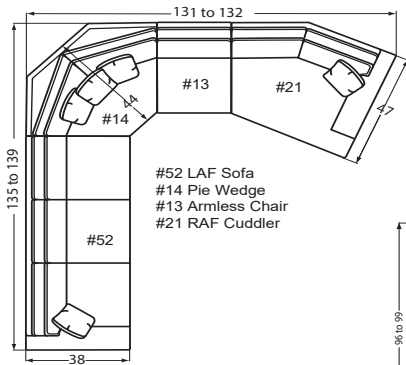

SAMPLE CONFIGURATIONS

(Applicable for both power & non-power pieces)