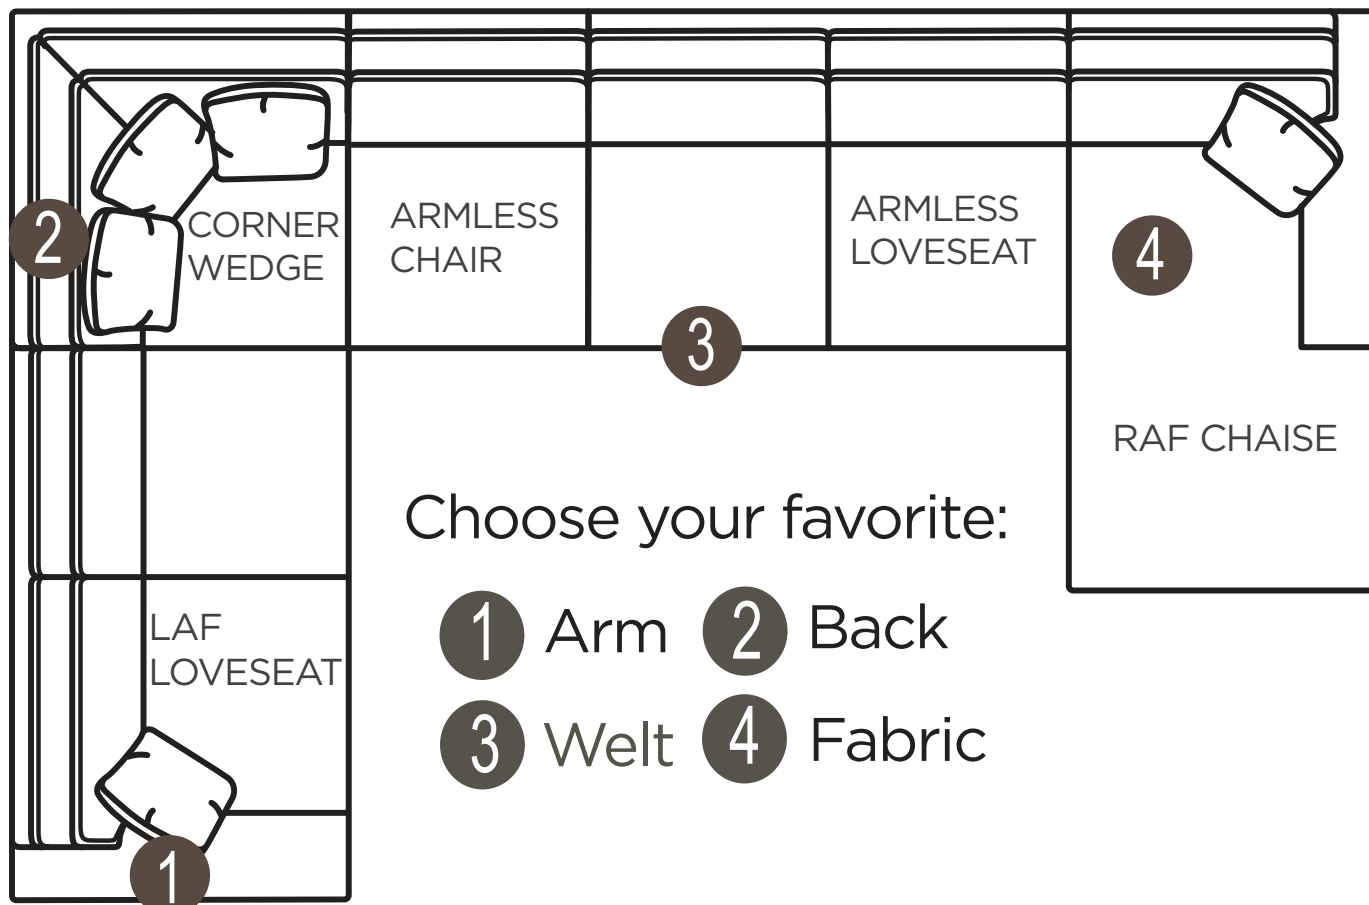

F9 DESIGN
Options

CUSTOM ORDER
UPHOLSTERY
COLLECTION