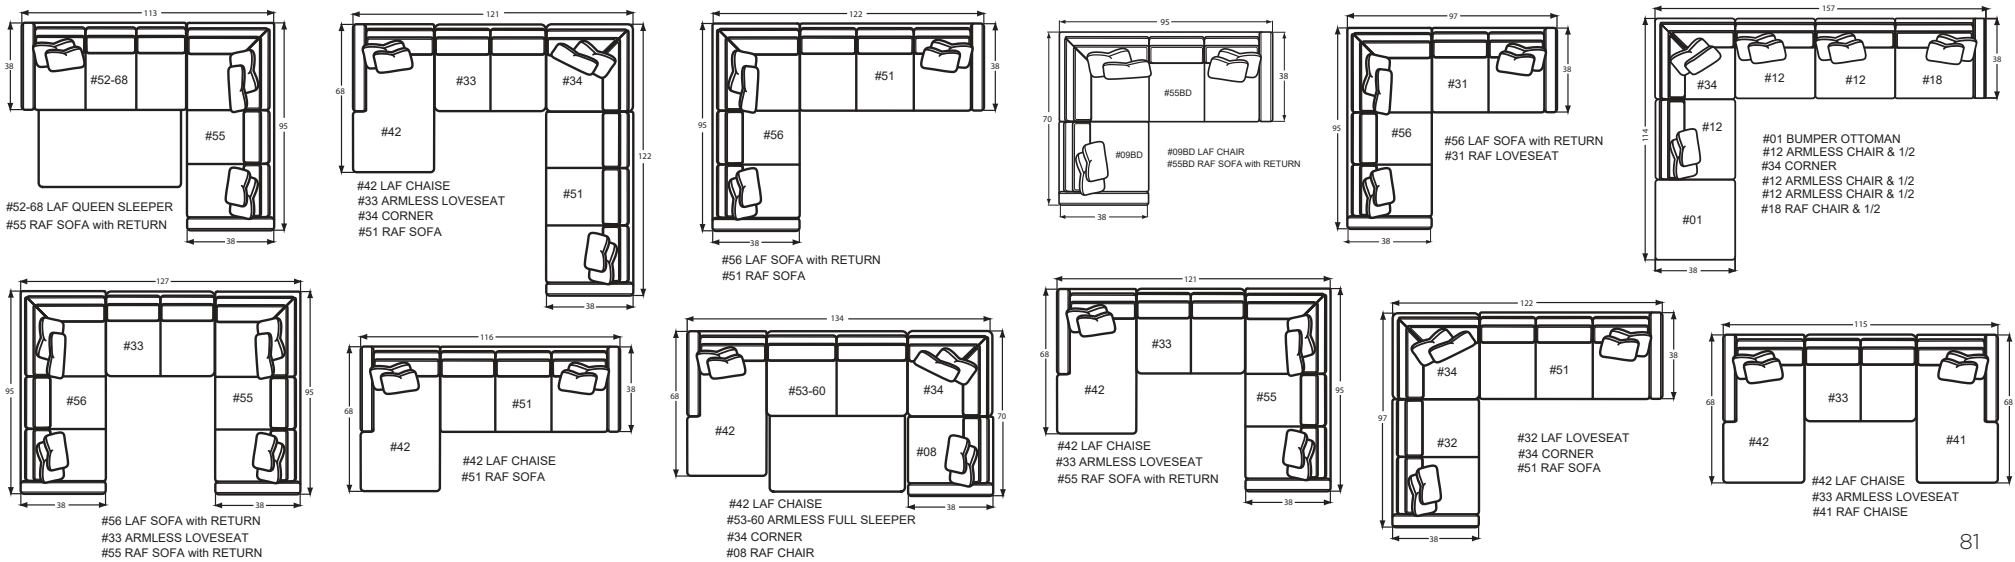

SAMPLE CONFIGURATIONS