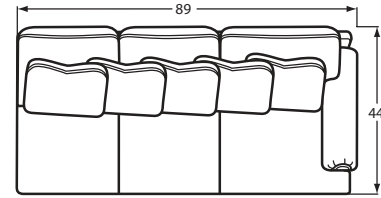

#51 RAF SOFA
89Wx44Dx40H
2- 22" A Pillow
3- 22" B Pillow