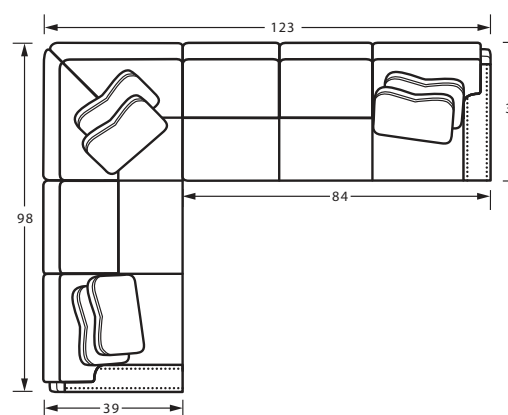

#56BD LAF SOFA w/ RETURN
#51BD RAF SOFA