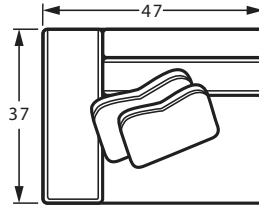

The 7348 Sectional group includes RAF/LAF Chair & 1/2, Armless Chair & 1/2, Corner Wedge, Ottoman. See price list for details.

7348 SECTIONAL PIECES

#01BD OTTOMAN
36W x 36D x 18H

#12BD ARMLESS CHAIR 1/2
36W x 37D x 35H
1- 22" A Pillow
1- 19" B Pillow