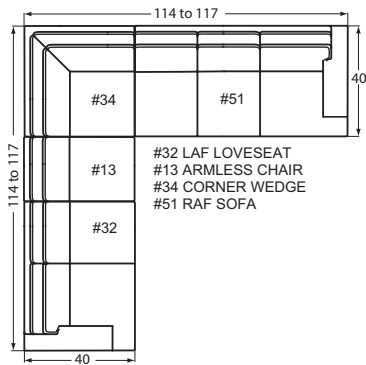

SAMPLE CONFIGURATIONS