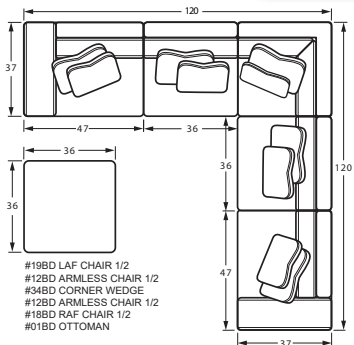

#19BD LAF CHAIR 1/2
47W x 37D x 35H
1- 22" A Pillow
1- 19" B Pillow

#18BD RAF CHAIR 1/2
47W x 37D x 35H
1- 22" A Pillow
1- 19" B Pillow

#34 CORNER WEDGE
37W x 37D x 35H
1- 22" A Pillow
1- Kidney Pillow

SAMPLE CONFIGURATIONS