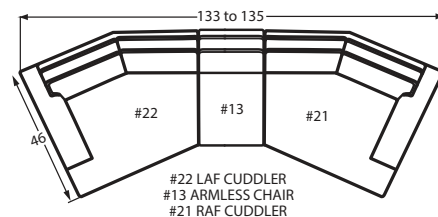

SAMPLE CONFIGURATIONS