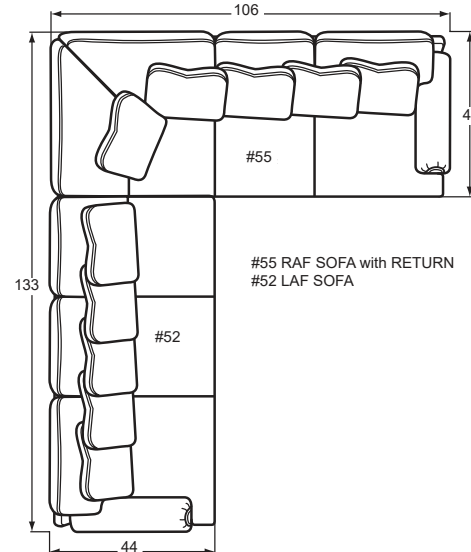

#56 LAF SOFA with RETURN
#51 RAF SOFA

#55 RAF SOFA with RETURN
#52 LAF SOFA