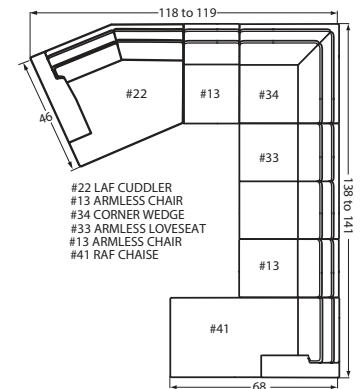

SAMPLE CONFIGURATIONS