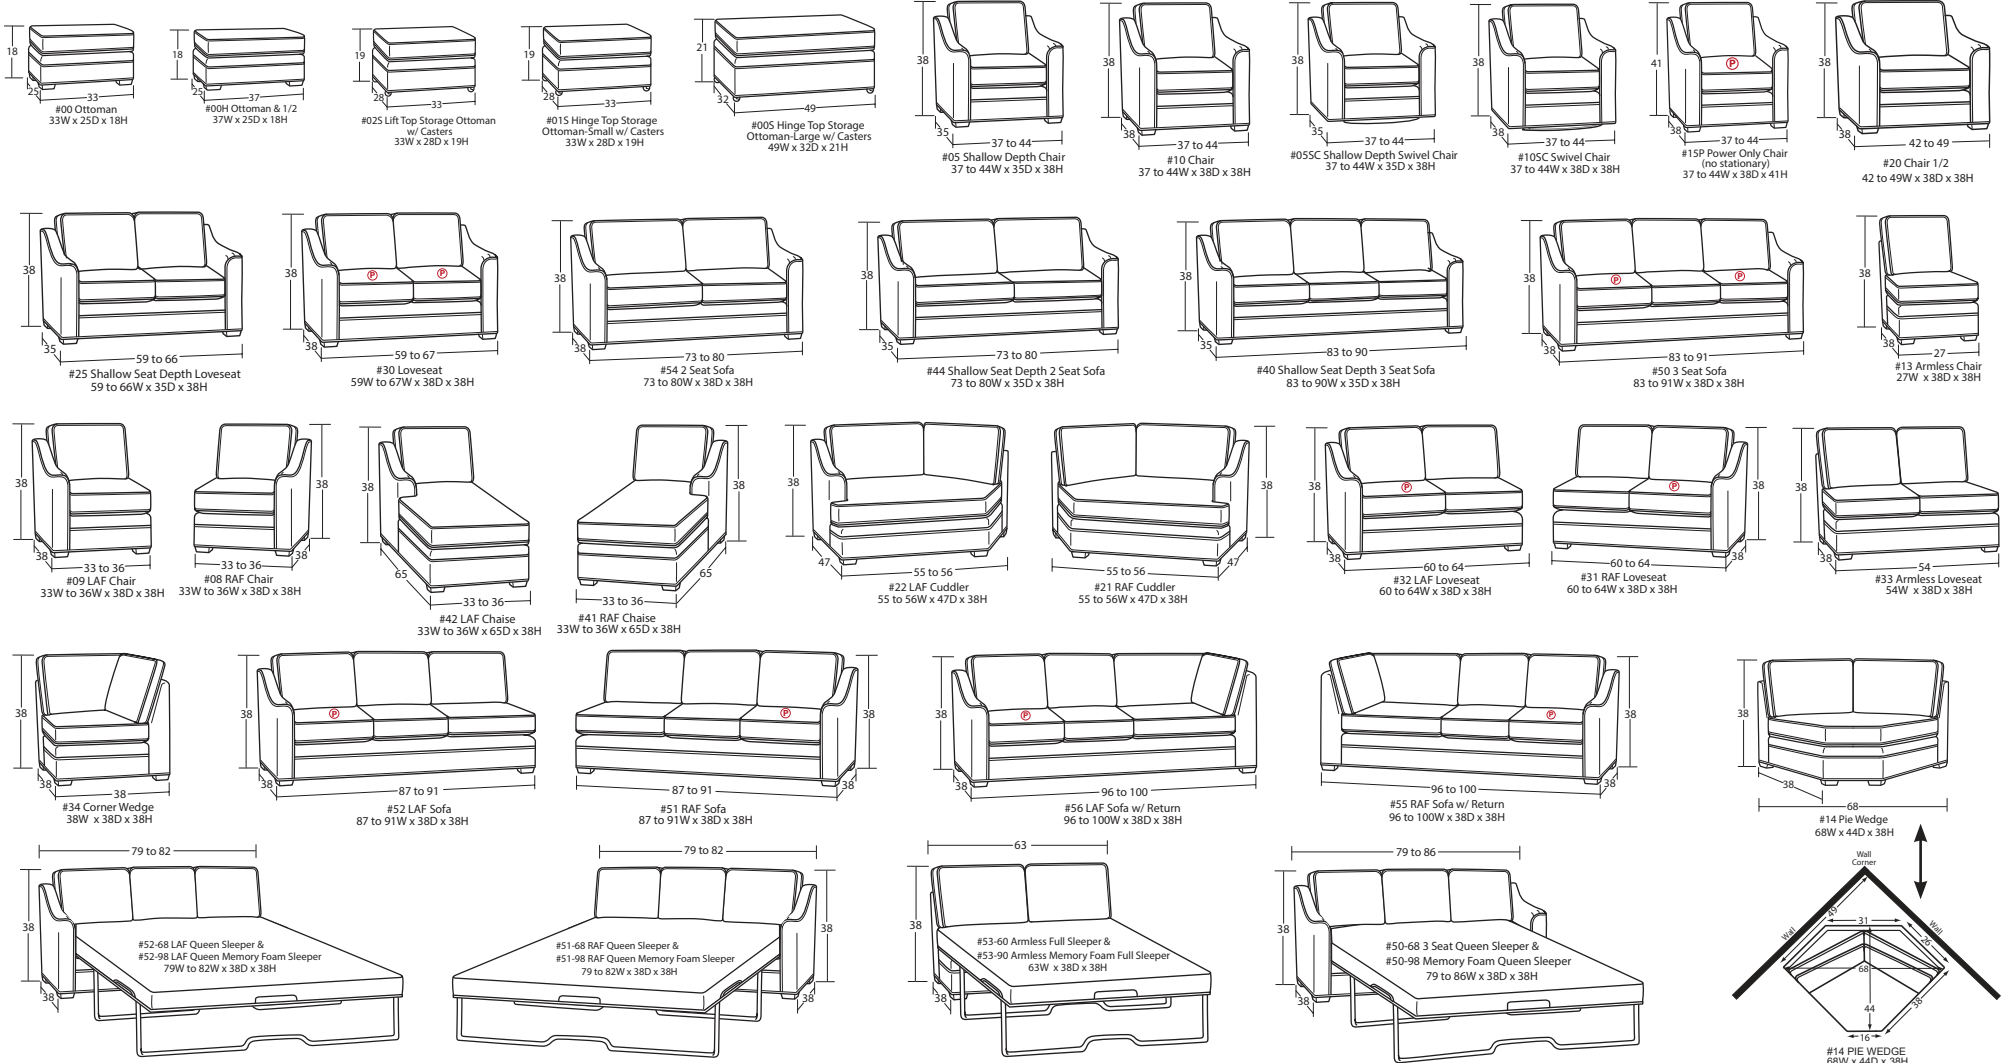

DESIGNING A ROOM FULL OF FURNITURE HAS NEVER BEEN SO EASY! 38 PIECES TO CHOOSE FROM—ENDLESS POSSIBILITIES!

- Arm Height for all pieces with an arm: 25"
- Seat Depth for all pieces: 24" (excluding the #14 Pie Wedge & -21/-22 Cuddler pieces.)

1. **P** - Indicates that this piece is also available with a power motion recliner on the seat next to the arm.
2. Sofa & Loveseat have two recliners, one next to each arm. All others have one.
   - To order this piece with the power option simply add a P to the end of the style number.
   - All styles with power must have semi-attached backs. No loose backs.
   - Power pieces require a 3" wall clearance.
   - Note: Not all pieces are available with power option.