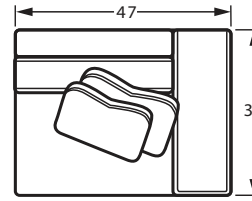

#18BD RAF CHAIR 1/2
47W x 37D x 35H
1- 22" A Pillow
1- 19" B Pillow