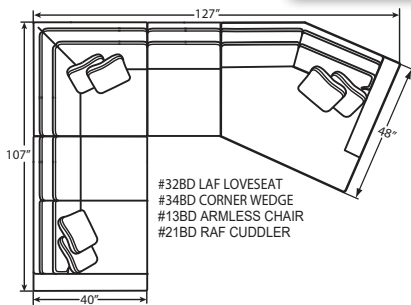

7839 SECTIONAL PIECES

SAMPLE CONFIGURATIONS