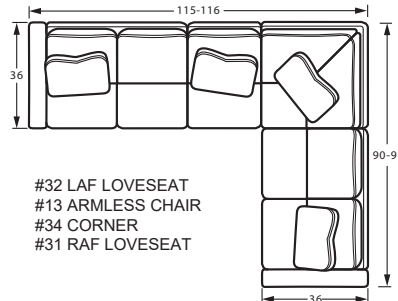

#32 LAF LOVESEAT
#13 ARMLESS CHAIR
#34 CORNER
#31 RAF LOVESEAT