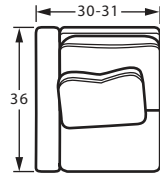

#09 LAF CHAIR
30-31W x 36D x 36H