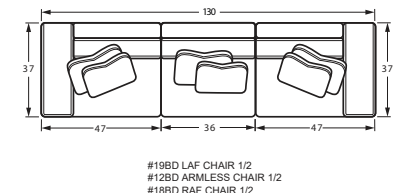

#19BD LAF CHAIR 1/2
47W x 37D x 35H
1- 22" A Pillow
1- 19" B Pillow

#18BD RAF CHAIR 1/2
47W x 37D x 35H
1- 22" A Pillow
1- 19" B Pillow

#34 CORNER WEDGE
37W x 37D x 35H
1- 22" A Pillow
1- Kidney Pillow

SAMPLE CONFIGURATIONS