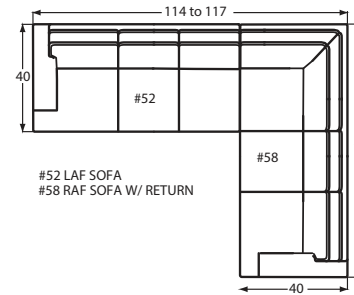

SAMPLE CONFIGURATIONS