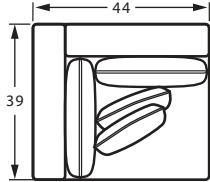

#09BD LAF CHAIR
44W x 39D x 35H
1- 20" A Pillow
1- 20" B Pillow