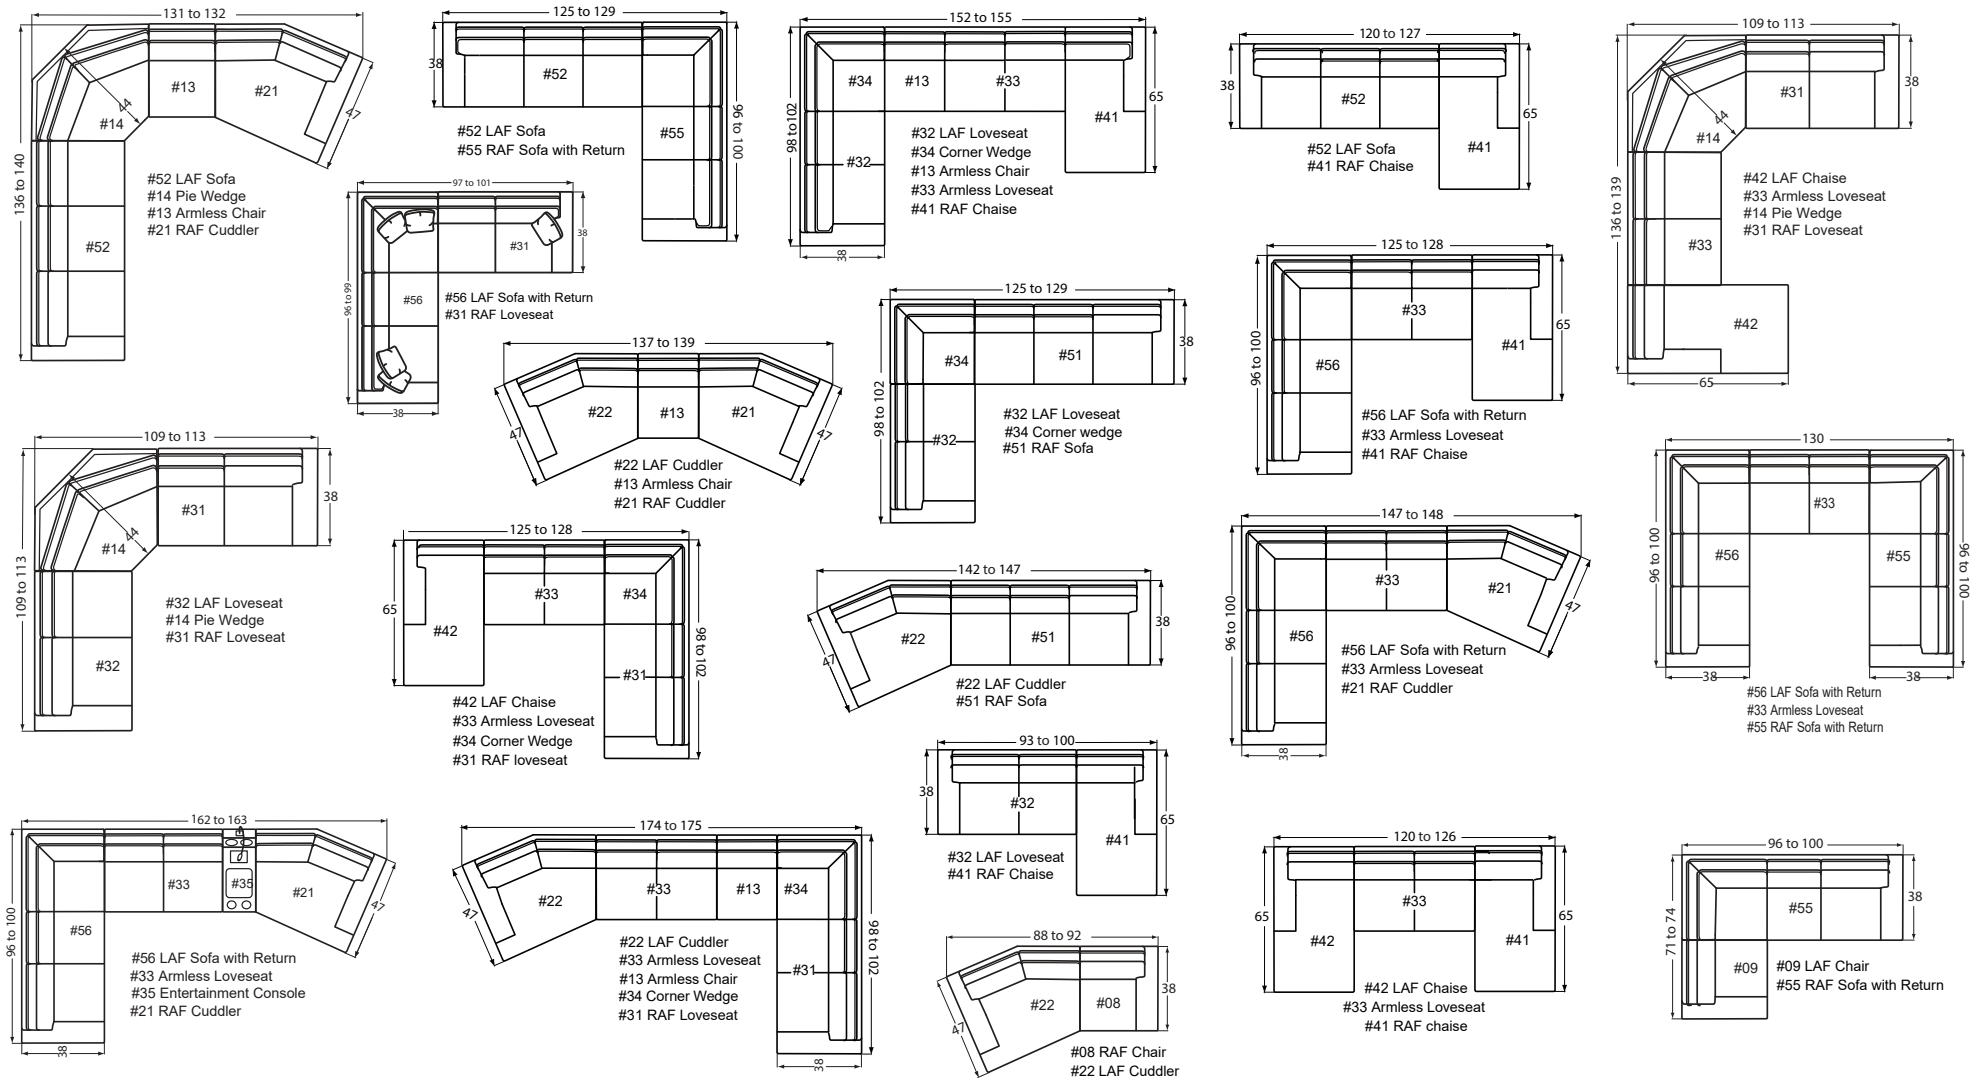

SAMPLE CONFIGURATIONS

(Applicable for both power & non-power pieces)