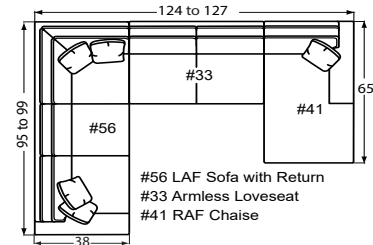

SAMPLE CONFIGURATIONS

(Applicable for both power & non-power pieces)