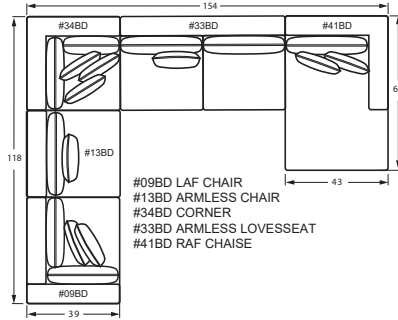

#09BD LAF CHAIR
#13BD ARMLESS CHAIR
#34BD CORNER
#33BD ARMLESS LOVESEAT
#41BD RAF CHAISE