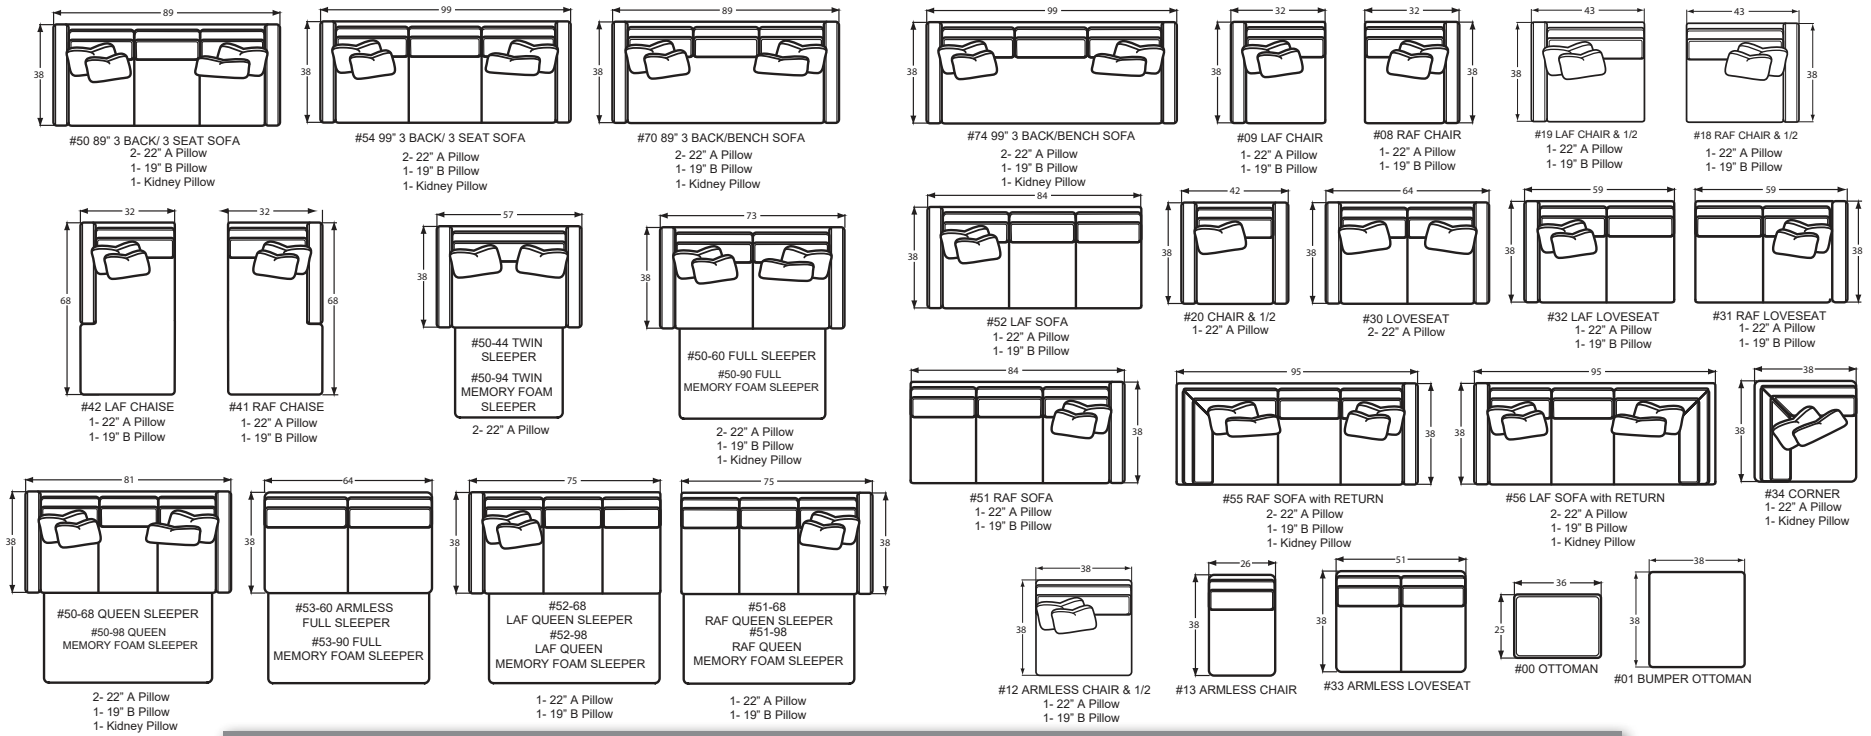

7927 SOFA & SECTIONAL PIECES