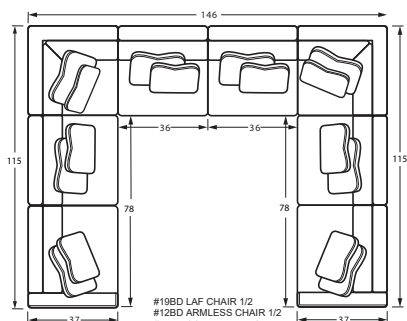

7352 SECTIONAL PIECES

SAMPLE CONFIGURATIONS