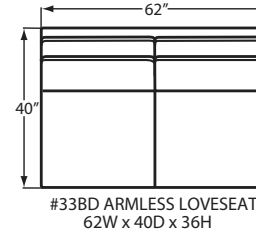

7839 SECTIONAL PIECES

SAMPLE CONFIGURATIONS