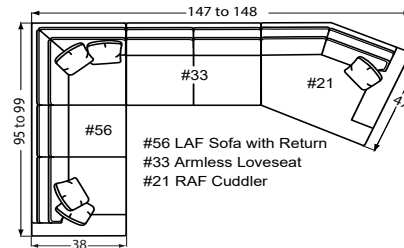

SAMPLE CONFIGURATIONS

(Applicable for both power & non-power pieces)