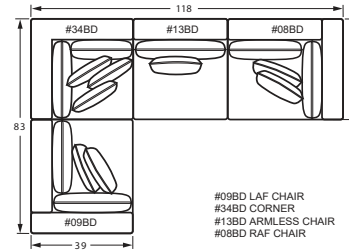

#09BD LAF CHAIR
#34BD CORNER
#13BD ARMLESS CHAIR
#08BD RAF CHAIR