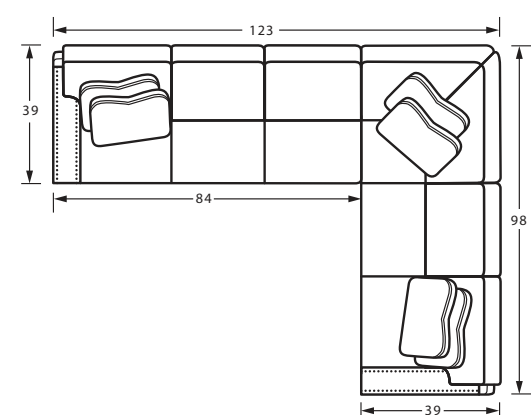

#52BD LAF SOFA
#55BD RAF SOFA w/ RETURN