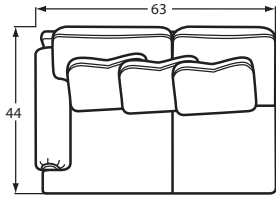

7970PC SECTIONAL PIECES

#32 LAF LOVESEAT
63Wx44Dx40H
1- 22" A Pillow
2- 22" B Pillow