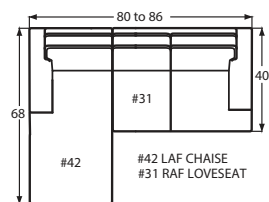

SAMPLE CONFIGURATIONS