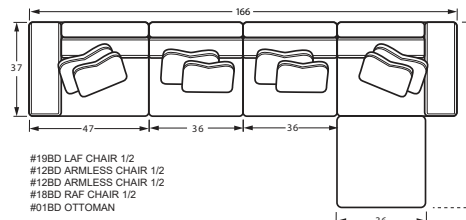

#19BD LAF CHAIR 1/2
47W x 37D x 35H
1- 22" A Pillow
1- 19" B Pillow

#18BD RAF CHAIR 1/2
47W x 37D x 35H
1- 22" A Pillow
1- 19" B Pillow

#34 CORNER WEDGE
37W x 37D x 35H
1- 22" A Pillow
1- Kidney Pillow

SAMPLE CONFIGURATIONS