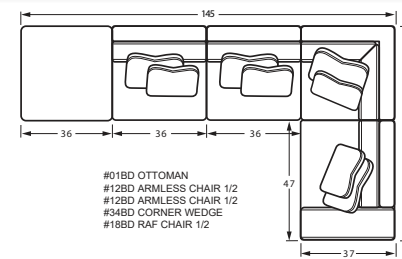

#19BD LAF CHAIR 1/2
47W x 37D x 35H
1- 22" A Pillow
1- 19" B Pillow

#18BD RAF CHAIR 1/2
47W x 37D x 35H
1- 22" A Pillow
1- 19" B Pillow

#34 CORNER WEDGE
37W x 37D x 35H
1- 22" A Pillow
1- Kidney Pillow

SAMPLE CONFIGURATIONS