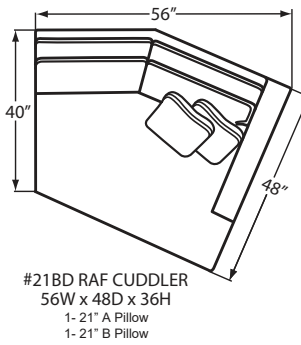

7839 SECTIONAL PIECES

SAMPLE CONFIGURATIONS