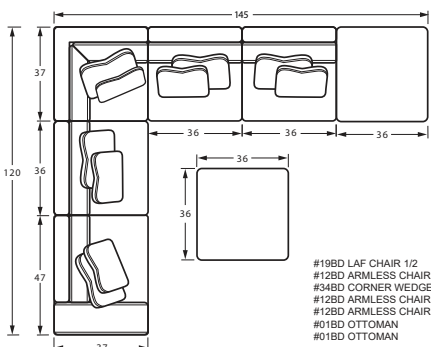

#19BD LAF CHAIR 1/2
47W x 37D x 35H
1- 22" A Pillow
1- 19" B Pillow

#18BD RAF CHAIR 1/2
47W x 37D x 35H
1- 22" A Pillow
1- 19" B Pillow

#34 CORNER WEDGE
37W x 37D x 35H
1- 22" A Pillow
1- Kidney Pillow

SAMPLE CONFIGURATIONS