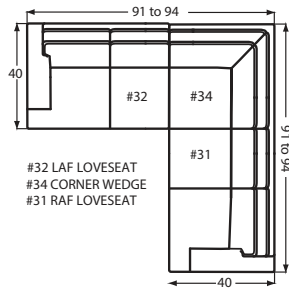

SAMPLE CONFIGURATIONS