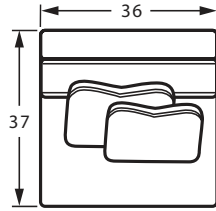

#12BD ARMLESS CHAIR 1/2
36W x 37D x 35H
1- 22" A Pillow
1- 19" B Pillow