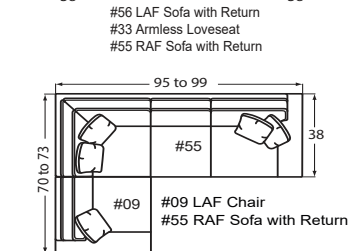

SAMPLE CONFIGURATIONS

(Applicable for both power & non-power pieces)