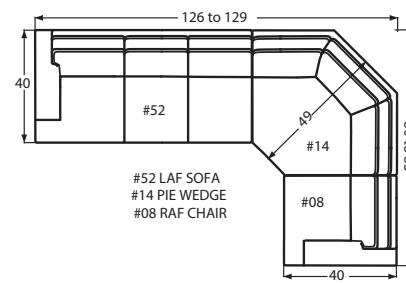

SAMPLE CONFIGURATIONS