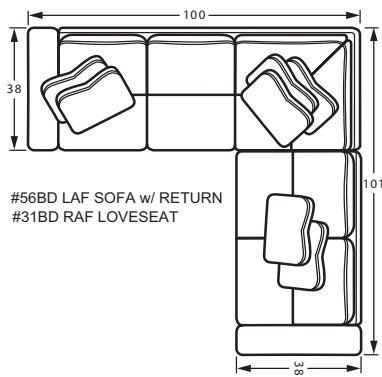

#31BD RAF LOVESEAT
63W x 38D x 38H

#32BD LAF LOVESEAT
63W x 38D x 38H

#56BD LAF SOFA w/ RETURN
100W x 38D x 38H

#55BD RAF SOFA w/ RETURN
100W x 38D x 38H

SAMPLE CONFIGURATIONS

#56BD LAF SOFA w/ RETURN
#31BD RAF LOVESEAT