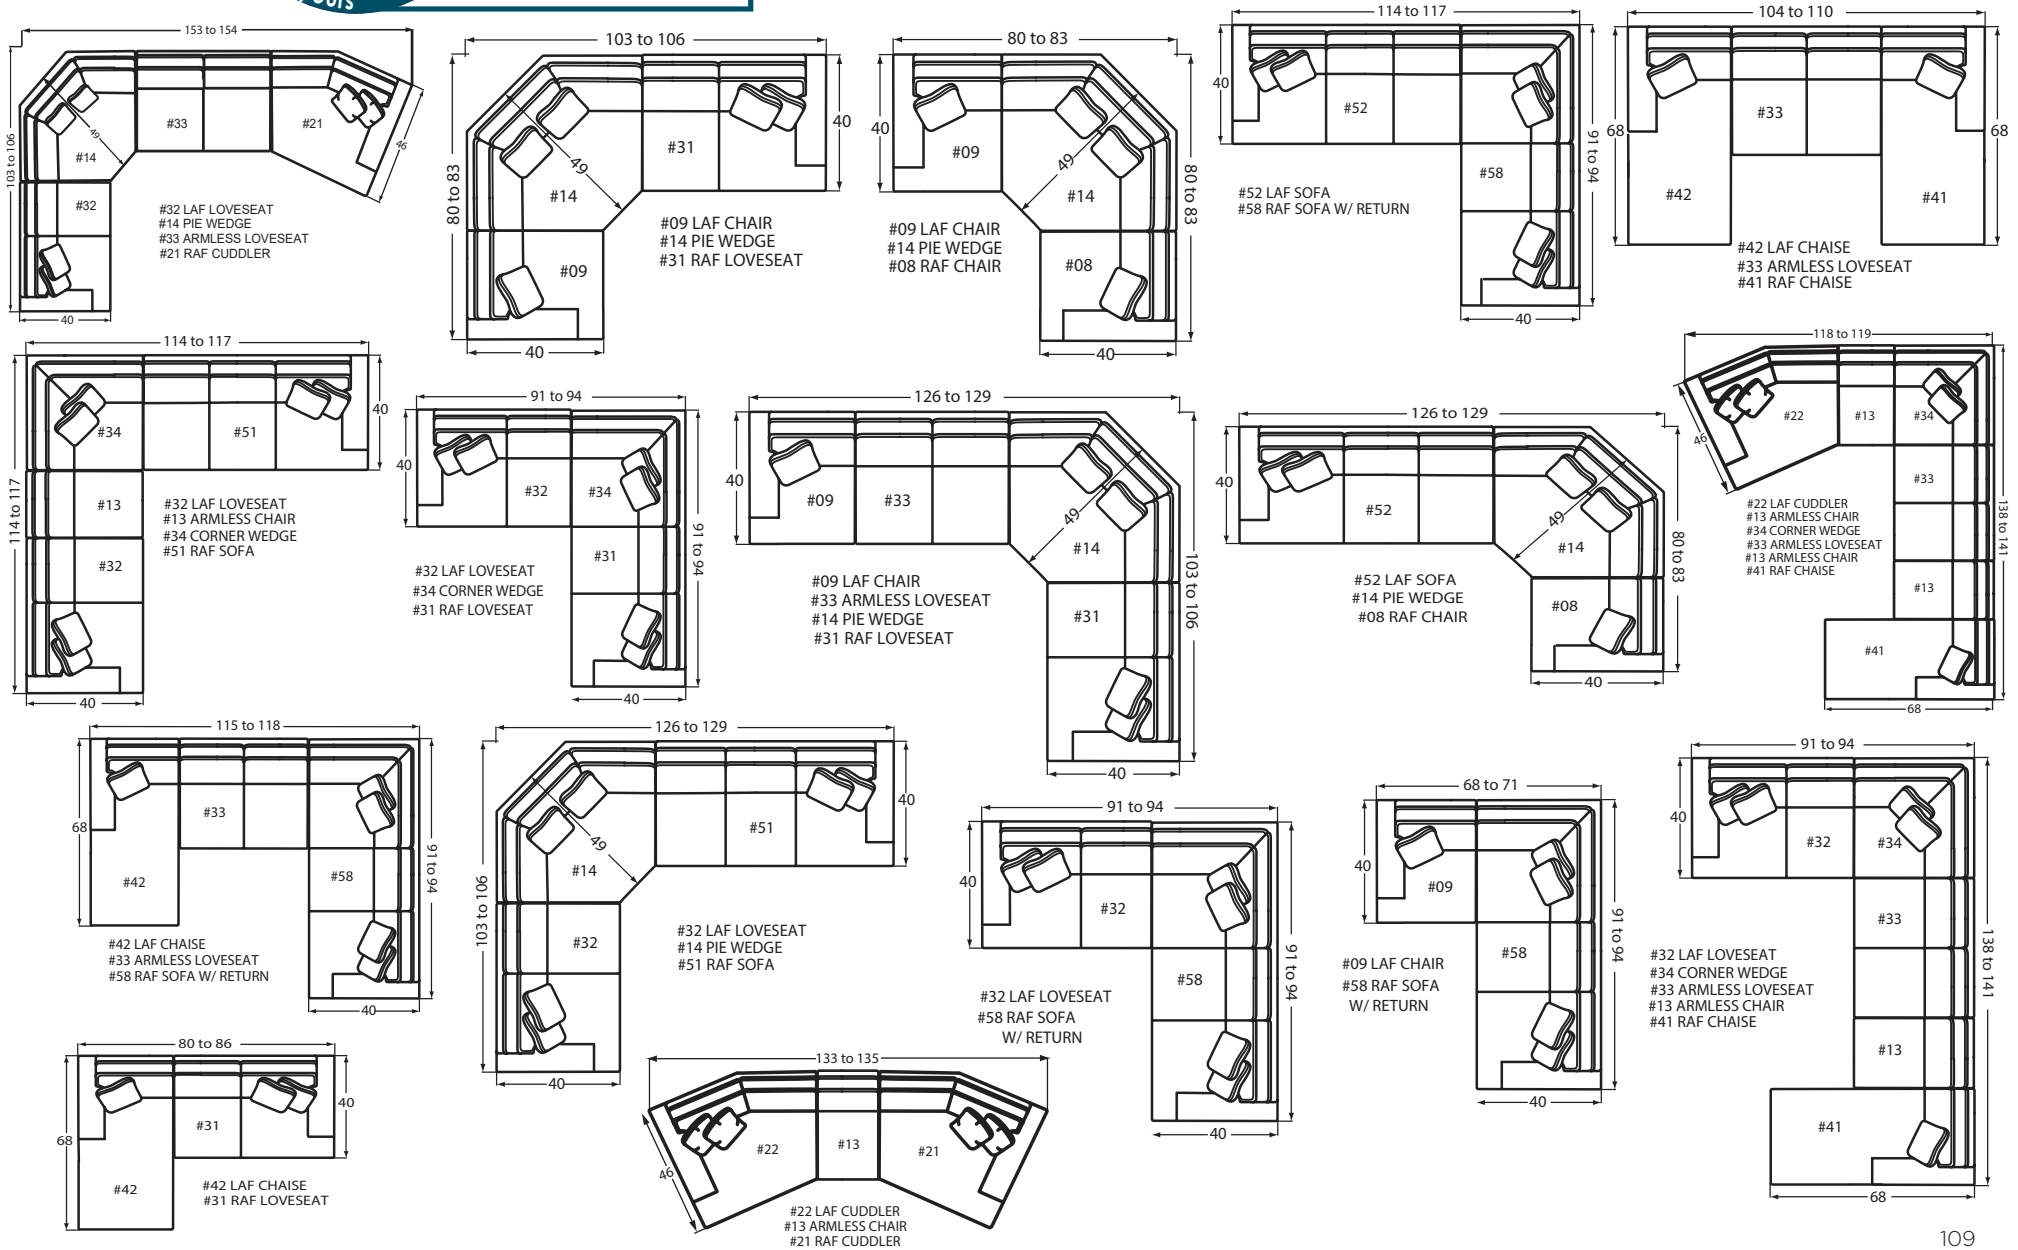

SAMPLE CONFIGURATIONS