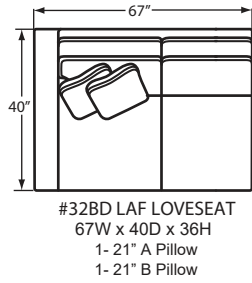

7839 SECTIONAL PIECES

SAMPLE CONFIGURATIONS