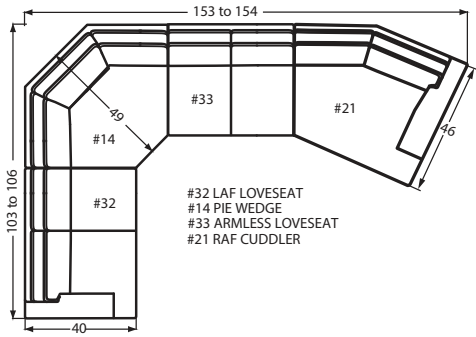

SAMPLE CONFIGURATIONS