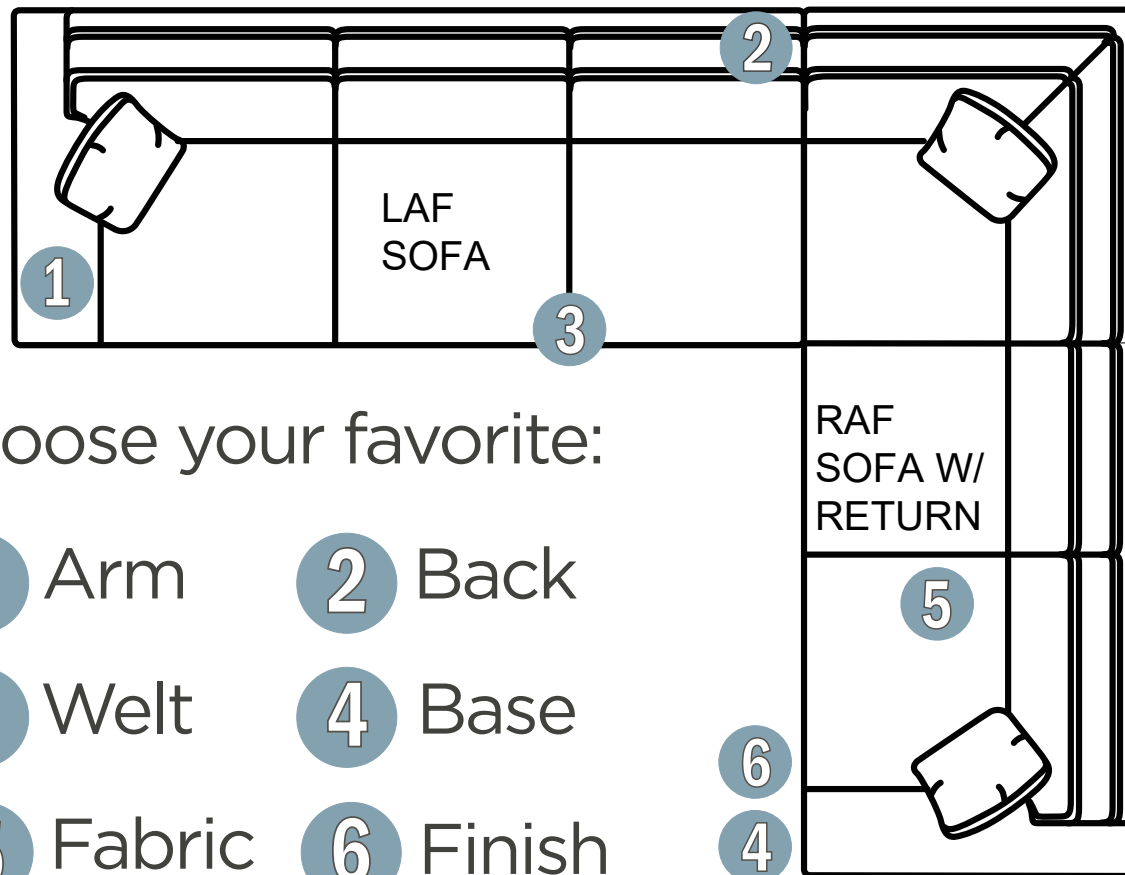

Choose your favorite:

1 Arm	2 Back
3 Welt	4 Base
5 Fabric	6 Finish