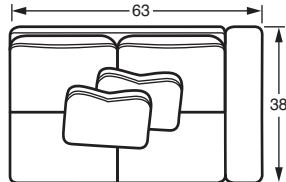

#31BD RAF LOVESEAT
63W x 38D x 38H