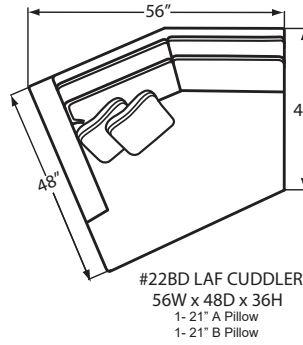

7839 SECTIONAL PIECES

SAMPLE CONFIGURATIONS