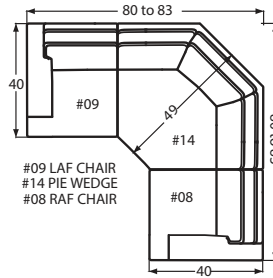

SAMPLE CONFIGURATIONS