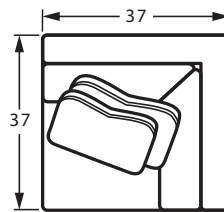

#34BD CORNER WEDGE
37W x 37D x 37H
1- 22" A Pillow
1- Kidney Pillow