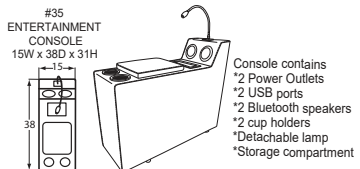

DESIGNING A ROOM FULL OF FURNITURE HAS NEVER BEEN SO EASY! 40 PIECES TO CHOOSE FROM—ENDLESS POSSIBILITIES!

- Arm Height for all pieces with an arm: 25"
- Seat Depth for all pieces: 24" (excluding the #14 Pie Wedge & -21/-22 Cuddler pieces.)
- You may substitute LuxDown pillows for the standard Comfort soft pillows for a small upcharge on any style. LuxDown pillows are 90% down and feathers, and 10% fiber and have a luxurious, heavier weight.

1. **P** - Indicates that this piece is also available with a power motion recliner on the seat next to the arm.
2. Sofa & Loveseat have two recliners, one next to each arm. All others have one.
   - To order this piece with the power option simply add a P to the end of the style number.
   - Power pieces require a 3" wall clearance.