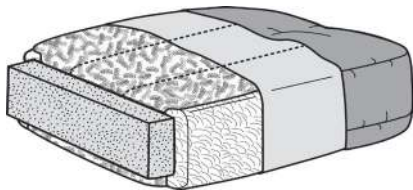

BLEND DOWN CLOUD CUSHION (BD)

25% more feathers and fiber than our standard Blend Down cushion. 2.0 High density Preserve High Resilient foam, capped on top and bottom with a 50/50 blend of fiber (50%) and feathers/ down (50%) and encased in a 100% cotton, hypoallergenic down proof ticking.