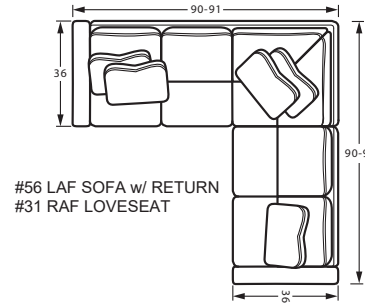

#56 LAF SOFA w/ RETURN
#31 RAF LOVESEAT