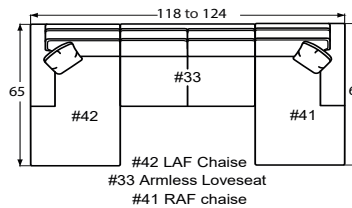

SAMPLE CONFIGURATIONS

(Applicable for both power & non-power pieces)