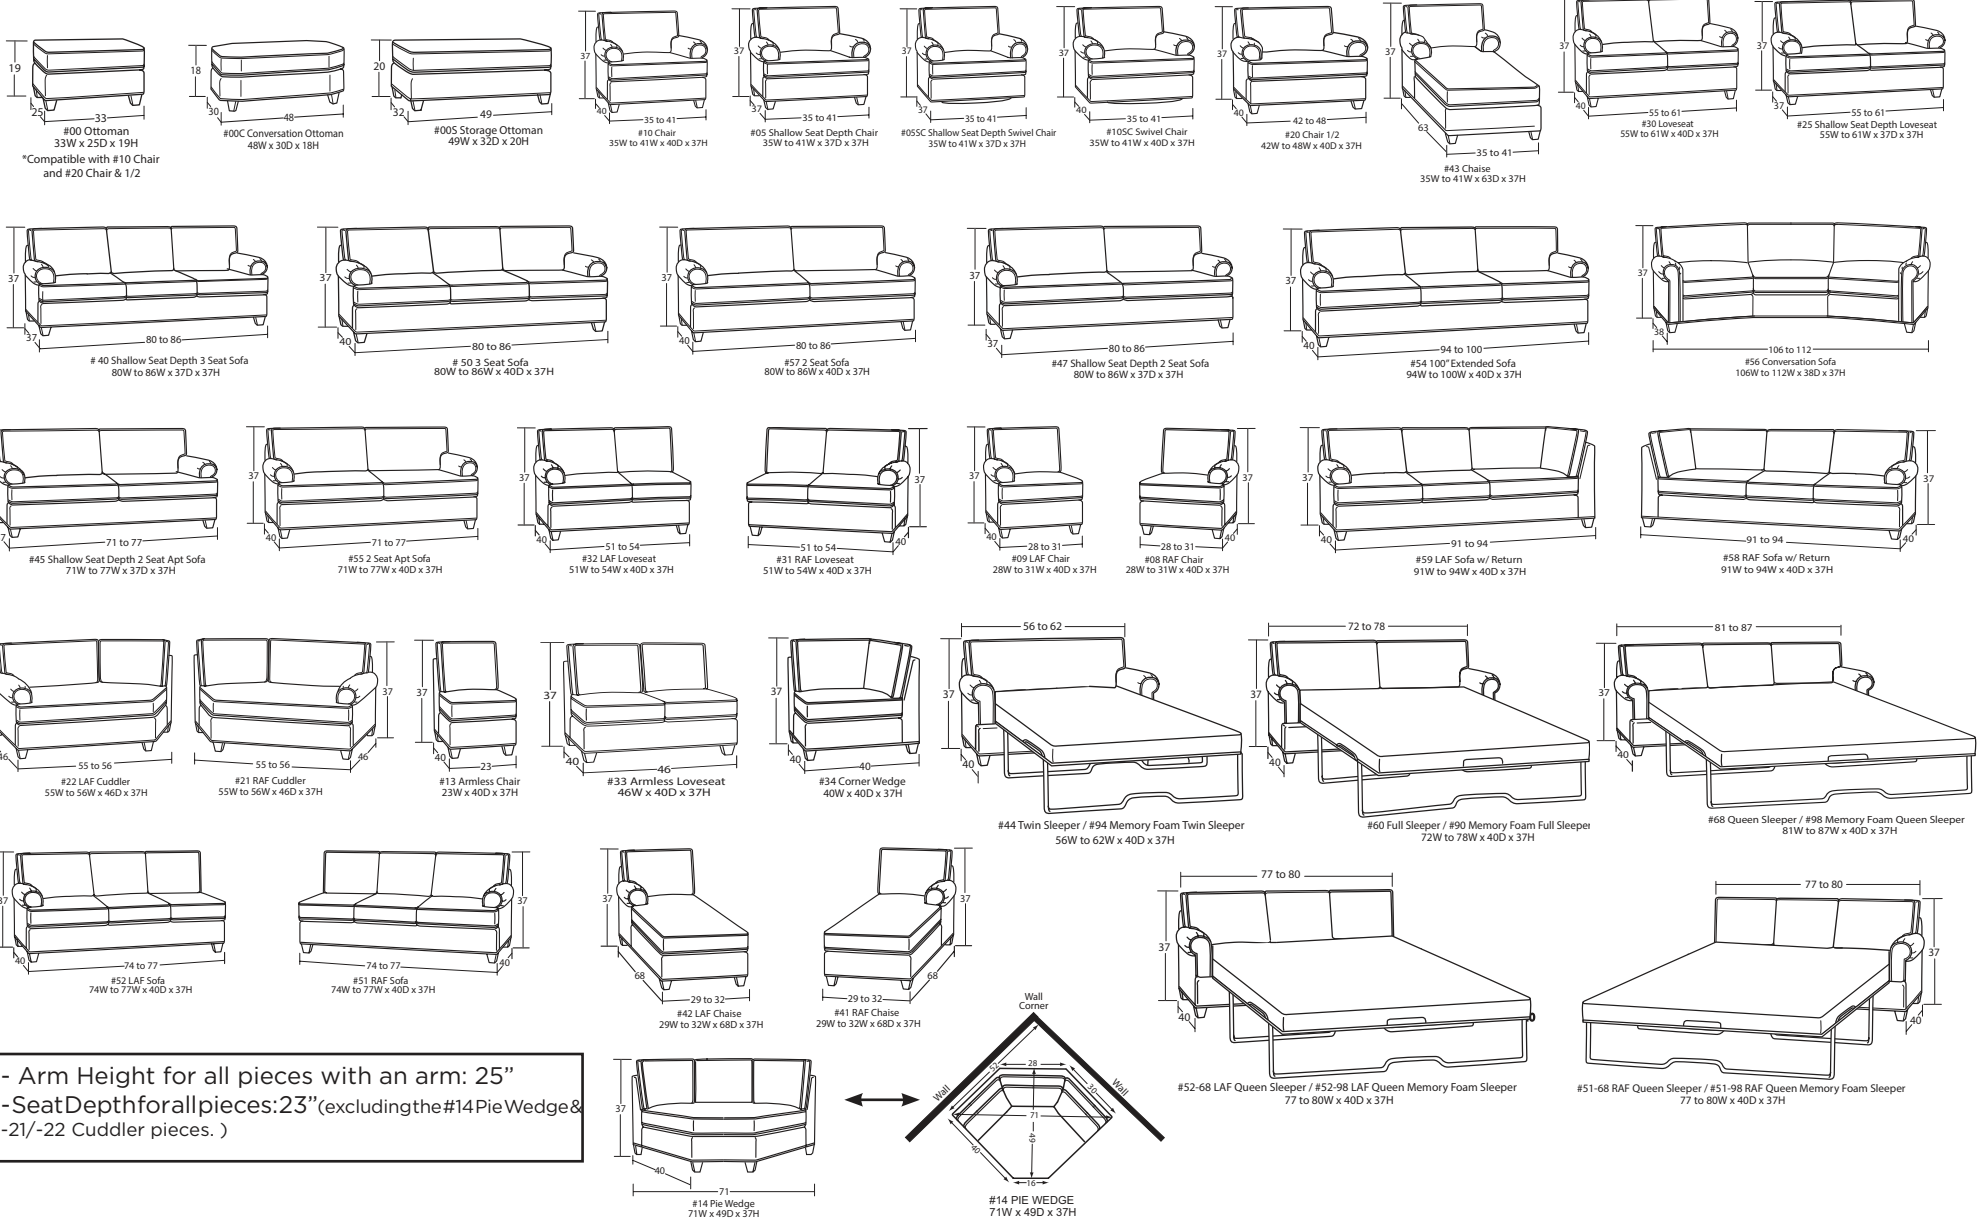

DESIGNING A ROOM FULL OF FURNITURE HAS NEVER BEEN SO EASY! 40 PIECES TO CHOOSE FROM—ENDLESS POSSIBILITIES!

- Arm Height for all pieces with an arm: 25"
- Seat Depth for all pieces: 23" (excluding the #14 Pie Wedge & -21/-22 Cuddler pieces.)