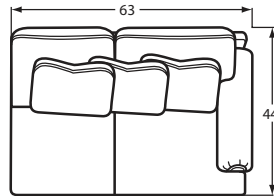

#31 RAF LOVESEAT
63Wx44Dx40H
1- 22" A Pillow
2- 22" B Pillow