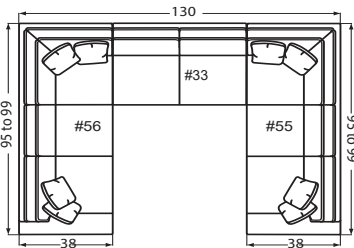

SAMPLE CONFIGURATIONS

(Applicable for both power & non-power pieces)