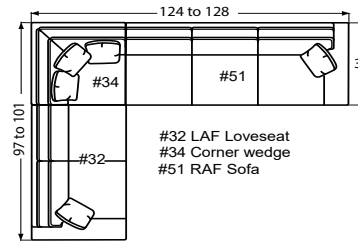

SAMPLE CONFIGURATIONS

(Applicable for both power & non-power pieces)