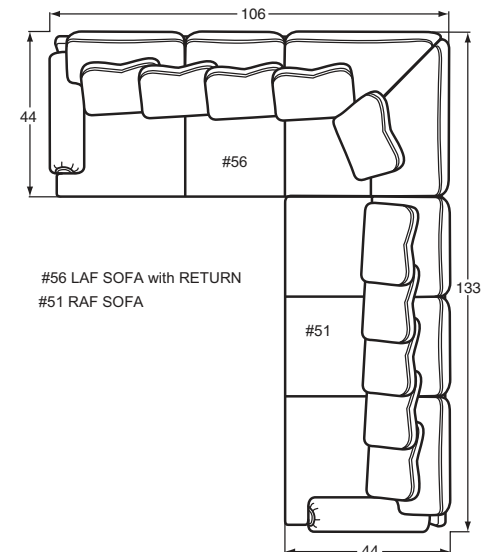

#55 RAF SOFA with RETURN
106Wx44Dx40H
3- 22" A Pillow
2- 22" B Pillow

SAMPLE CONFIGURATIONS

#32 LAF LOVESEAT
#55 RAF SOFA with RETURN

#31 RAF LOVESEAT
#56 LAF SOFA with RETURN

#55 RAF SOFA with RETURN
#52 LAF SOFA