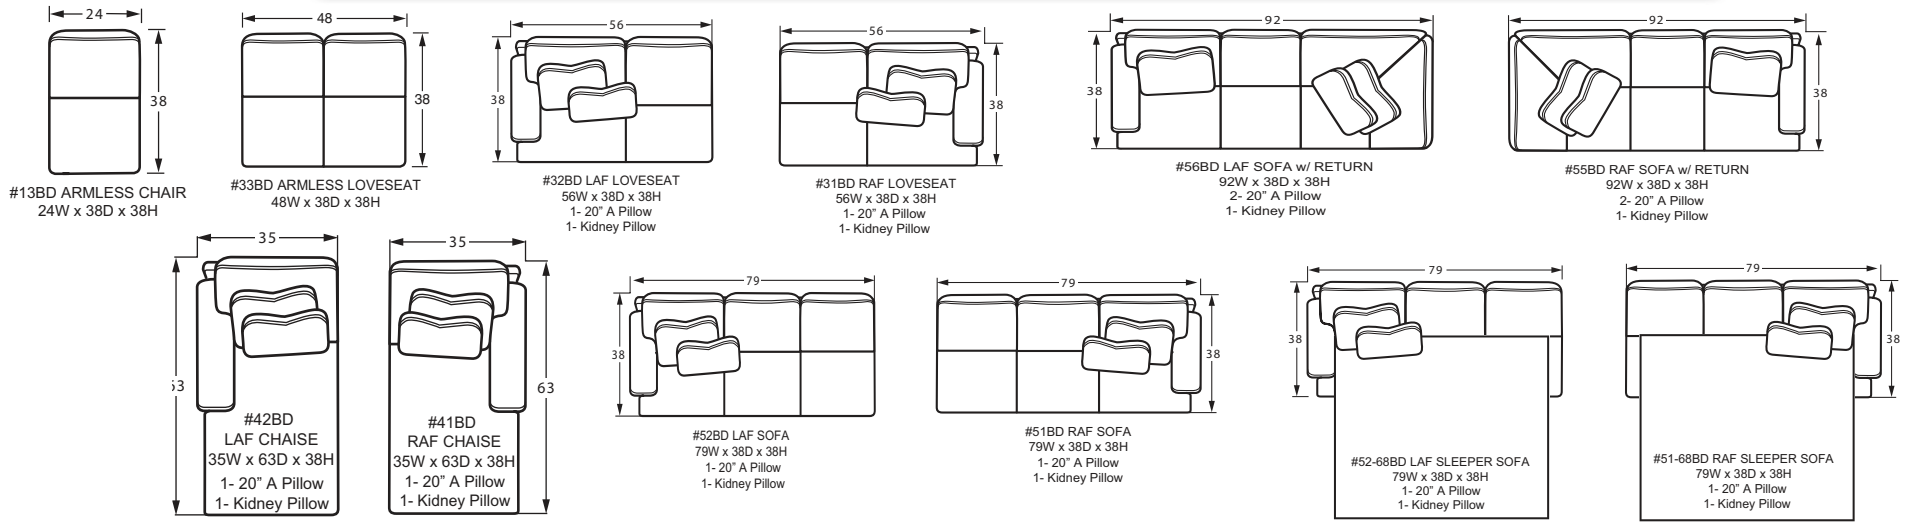

9174 SECTIONAL PIECES