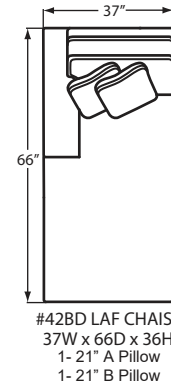

7839 SECTIONAL PIECES

SAMPLE CONFIGURATIONS