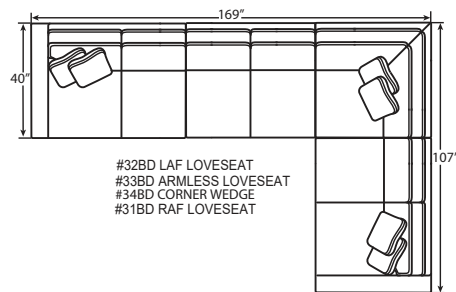

7839 SECTIONAL PIECES

SAMPLE CONFIGURATIONS