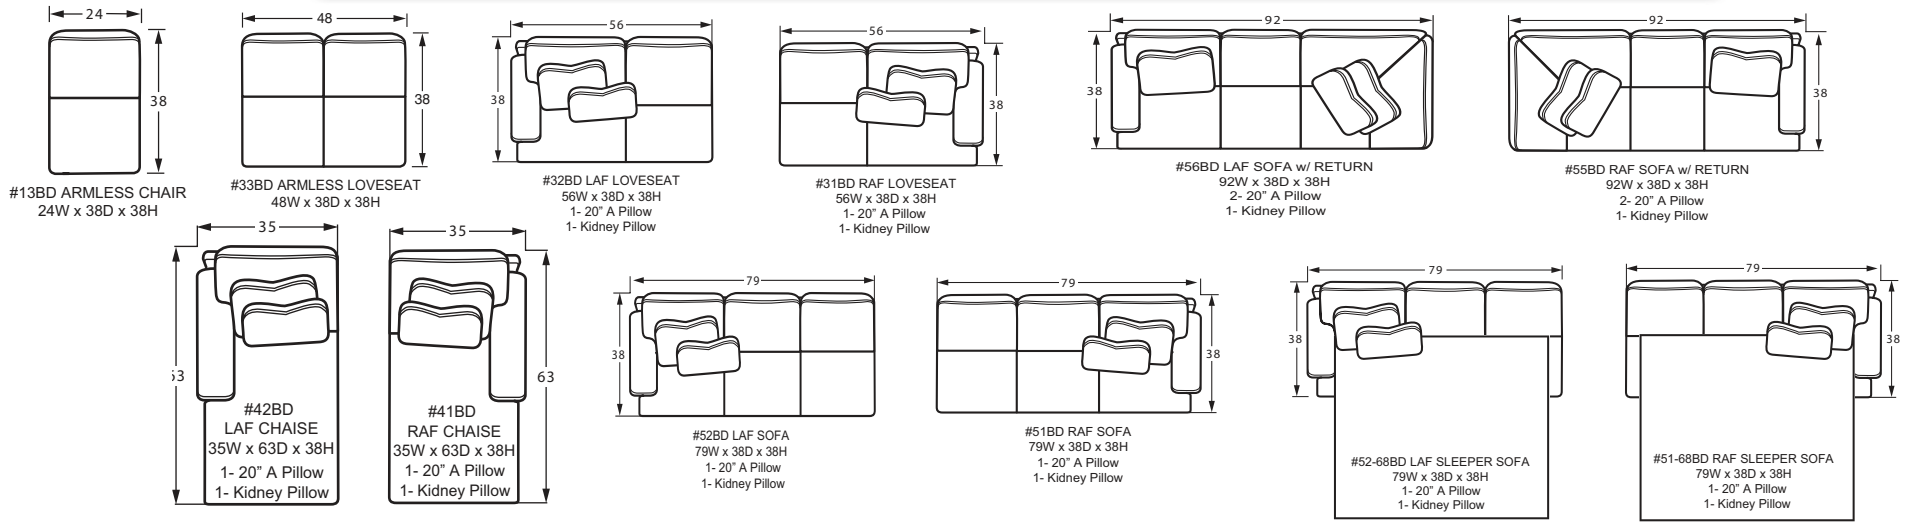

7174 SECTIONAL PIECES