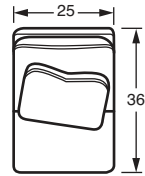

#13 ARMLESS CHAIR
25W x 36D x 36H