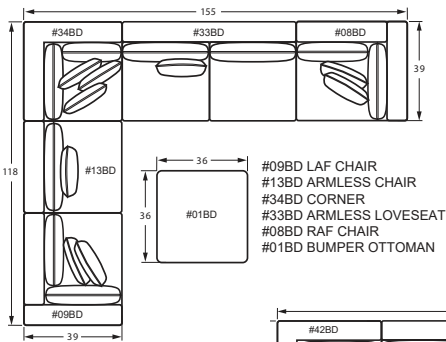

7127 SECTIONAL PIECES

SAMPLE CONFIGURATIONS