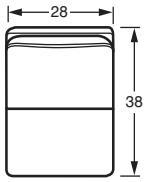

7354 SECTIONAL PIECES

#13BD ARMLESS CHAIR
28W x 38D x 38H