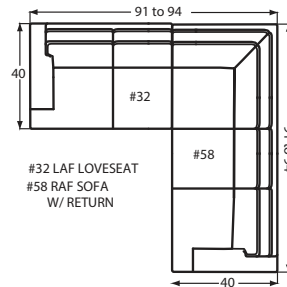

SAMPLE CONFIGURATIONS