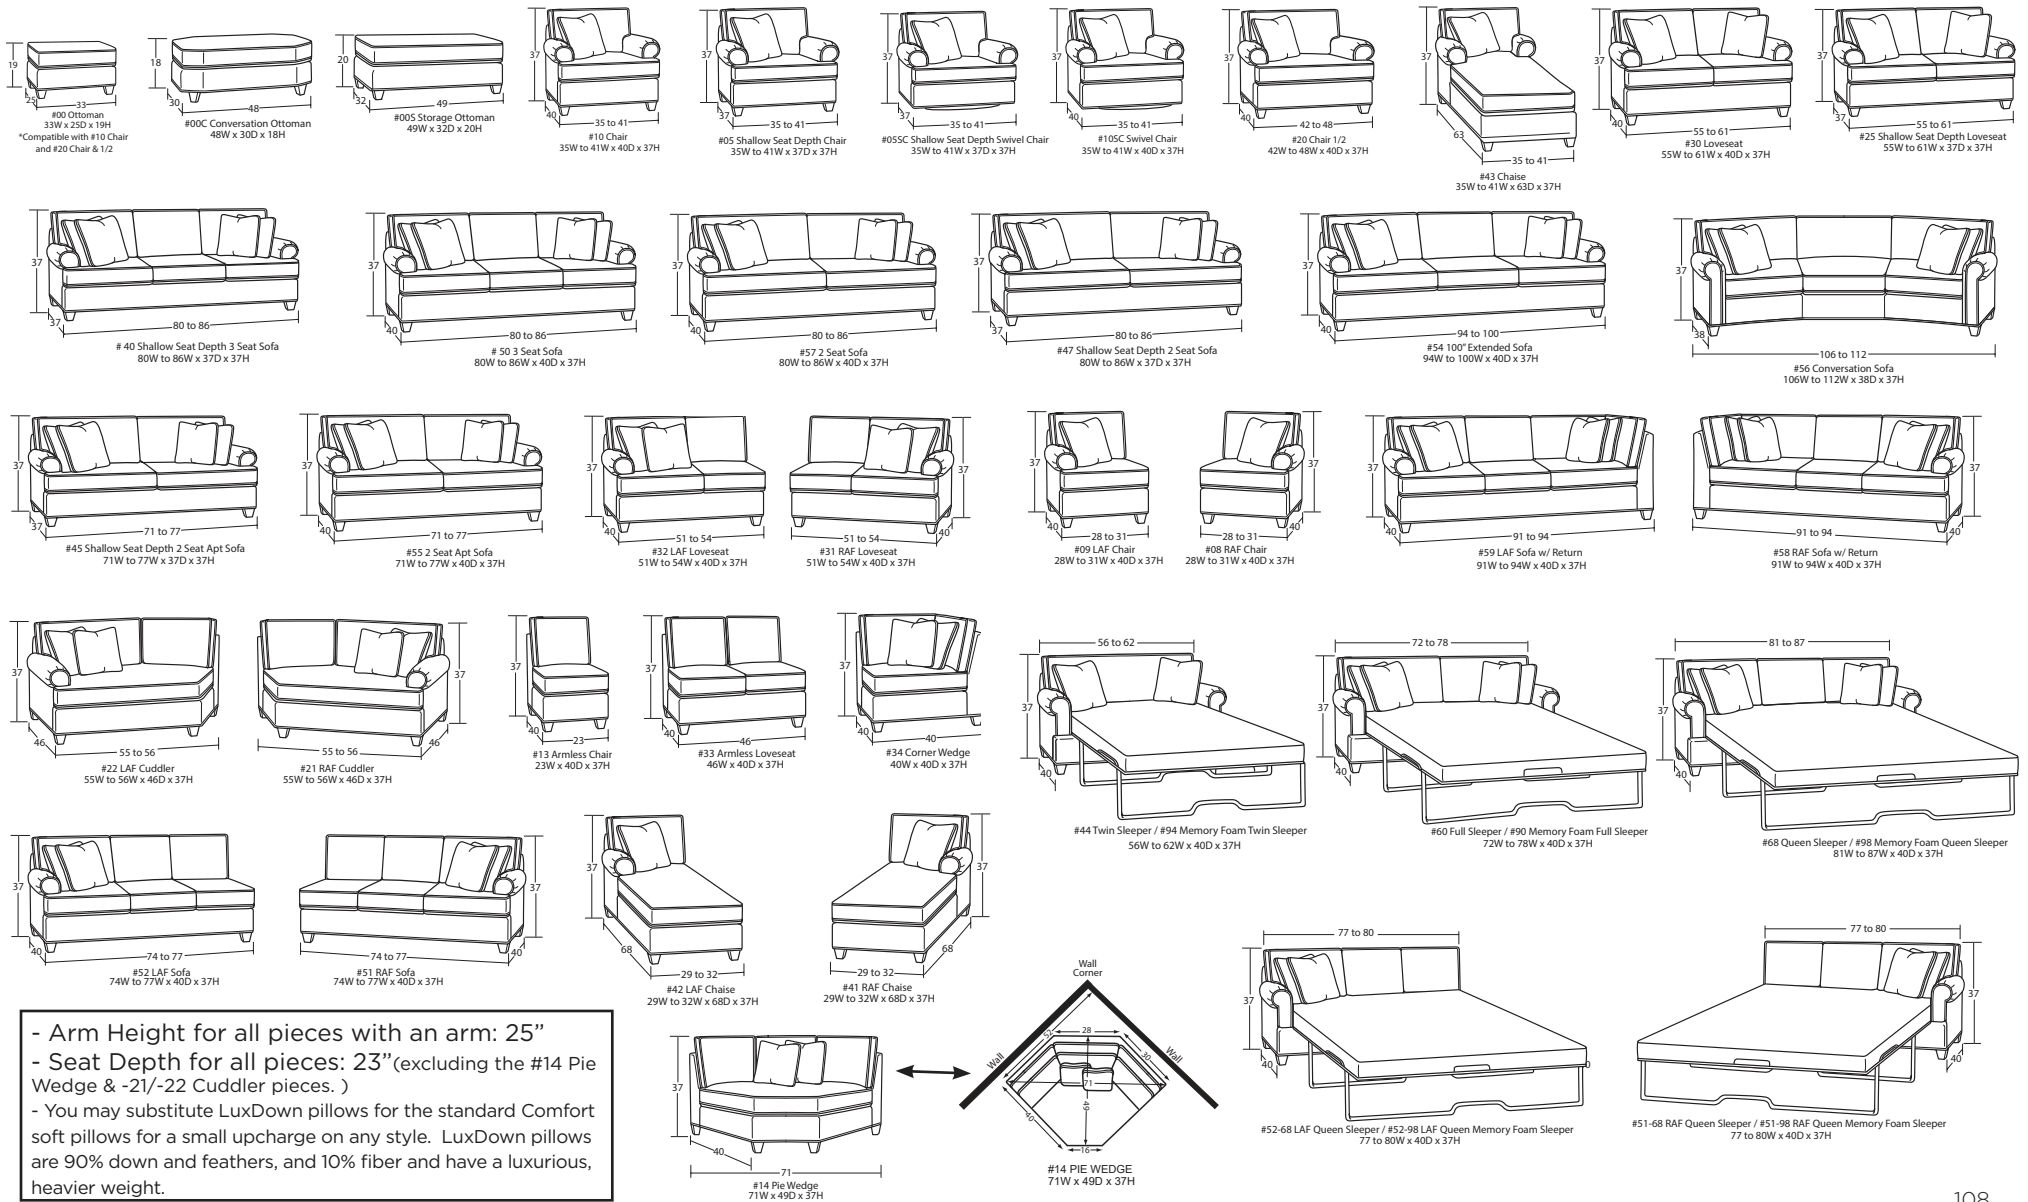

Refer to your catalog for finish colors

DESIGNING A ROOM FULL OF FURNITURE HAS NEVER BEEN SO EASY! 40 PIECES TO CHOOSE FROM—ENDLESS POSSIBILITIES!

- Arm Height for all pieces with an arm: 25"
 - Seat Depth for all pieces: 23" (excluding the #14 Pie Wedge & -21/-22 Cuddler pieces.)
 - You may substitute LuxDown pillows for the standard Comfort soft pillows for a small upcharge on any style. LuxDown pillows are 90% down and feathers, and 10% fiber and have a luxurious, heavier weight.