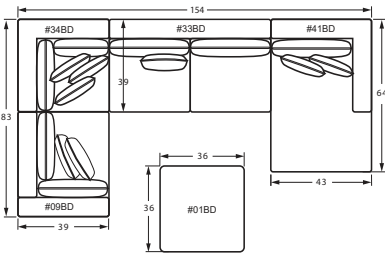

#09BD LAF CHAIR
#13BD ARMLESS CHAIR
#34BD CORNER
#33BD ARMLESS LOVESEAT
#41BD RAF CHAISE