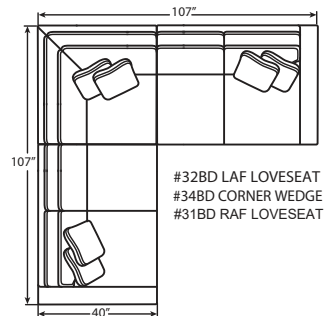

7839 SECTIONAL PIECES

SAMPLE CONFIGURATIONS