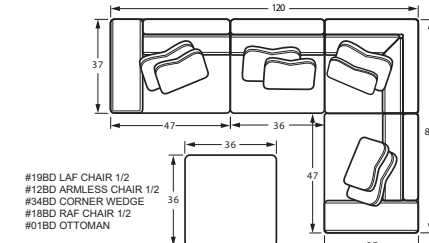

#19BD LAF CHAIR 1/2
47W x 37D x 35H
1- 22" A Pillow
1- 19" B Pillow

#18BD RAF CHAIR 1/2
47W x 37D x 35H
1- 22" A Pillow
1- 19" B Pillow

#34 CORNER WEDGE
37W x 37D x 35H
1- 22" A Pillow
1- Kidney Pillow

SAMPLE CONFIGURATIONS