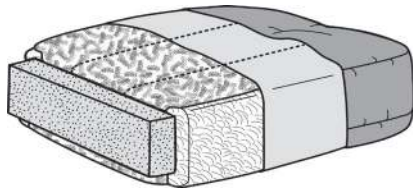

<http://certipur.us>

FABRIC CUSHIONS

STANDARD CUSHION

2.0 density foam core with a dacron fiber wrap.

COMFORT SOFT CUSHION (DPT)

2.0 High density Preserve High Resilient foam, wrapped in a thick fiber batting, and encased in a 100% cotton down proof ticking.