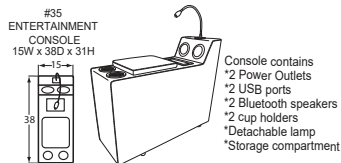

DESIGNING A ROOM FULL OF FURNITURE HAS NEVER BEEN SO EASY! 38 PIECES TO CHOOSE FROM—ENDLESS POSSIBILITIES!

- Arm Height for all pieces with an arm: 25"
- Seat Depth for all pieces: 24" (excluding the #14 Pie Wedge & -21/-22 Cuddler pieces.)

1. **P** - Indicates that this piece is also available with a power motion recliner on the seat next to the arm.
2. Sofa & Loveseat have two recliners, one next to each arm. All others have one.
   - To order this piece with the power option simply add a P to the end of the style number.
   - All styles with power must have semi-attached backs. No loose backs.
   - Power pieces require a 3" wall clearance.
   - Note: Not all pieces are available with power option.