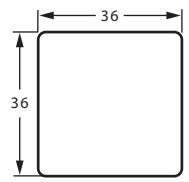

7127 SECTIONAL PIECES

#01BD BUMPER OTTOMAN
36W x 36D x 20H
(WITH CASTERS)