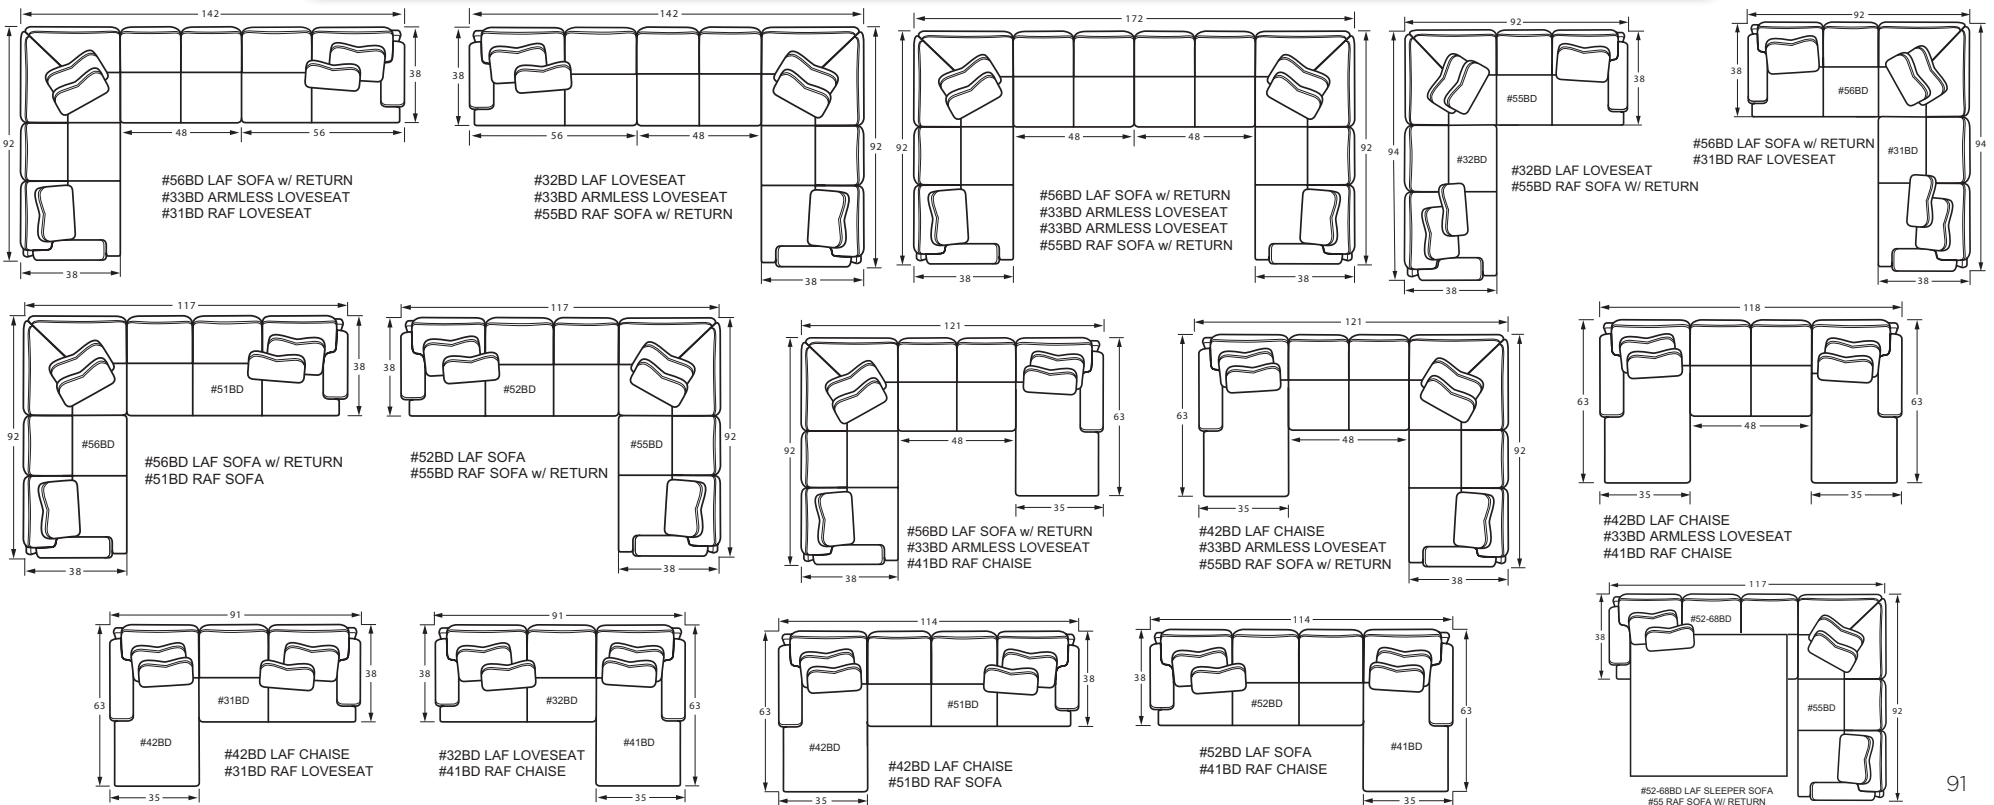

SAMPLE CONFIGURATIONS