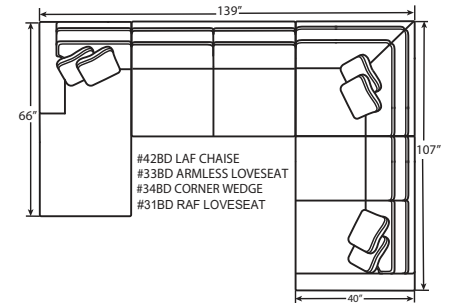

7839 SECTIONAL PIECES

SAMPLE CONFIGURATIONS