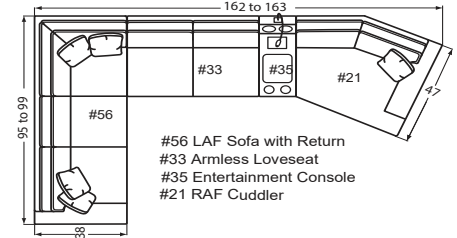

SAMPLE CONFIGURATIONS

(Applicable for both power & non-power pieces)