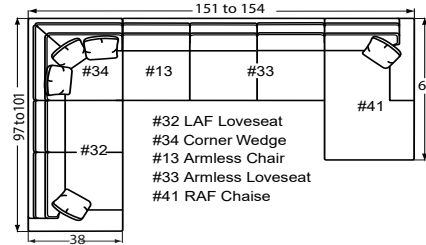

SAMPLE CONFIGURATIONS

(Applicable for both power & non-power pieces)