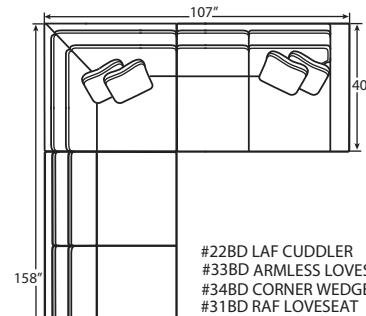

7839 SECTIONAL PIECES

SAMPLE CONFIGURATIONS