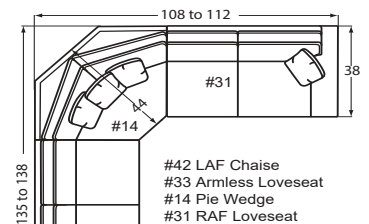

SAMPLE CONFIGURATIONS

(Applicable for both power & non-power pieces)