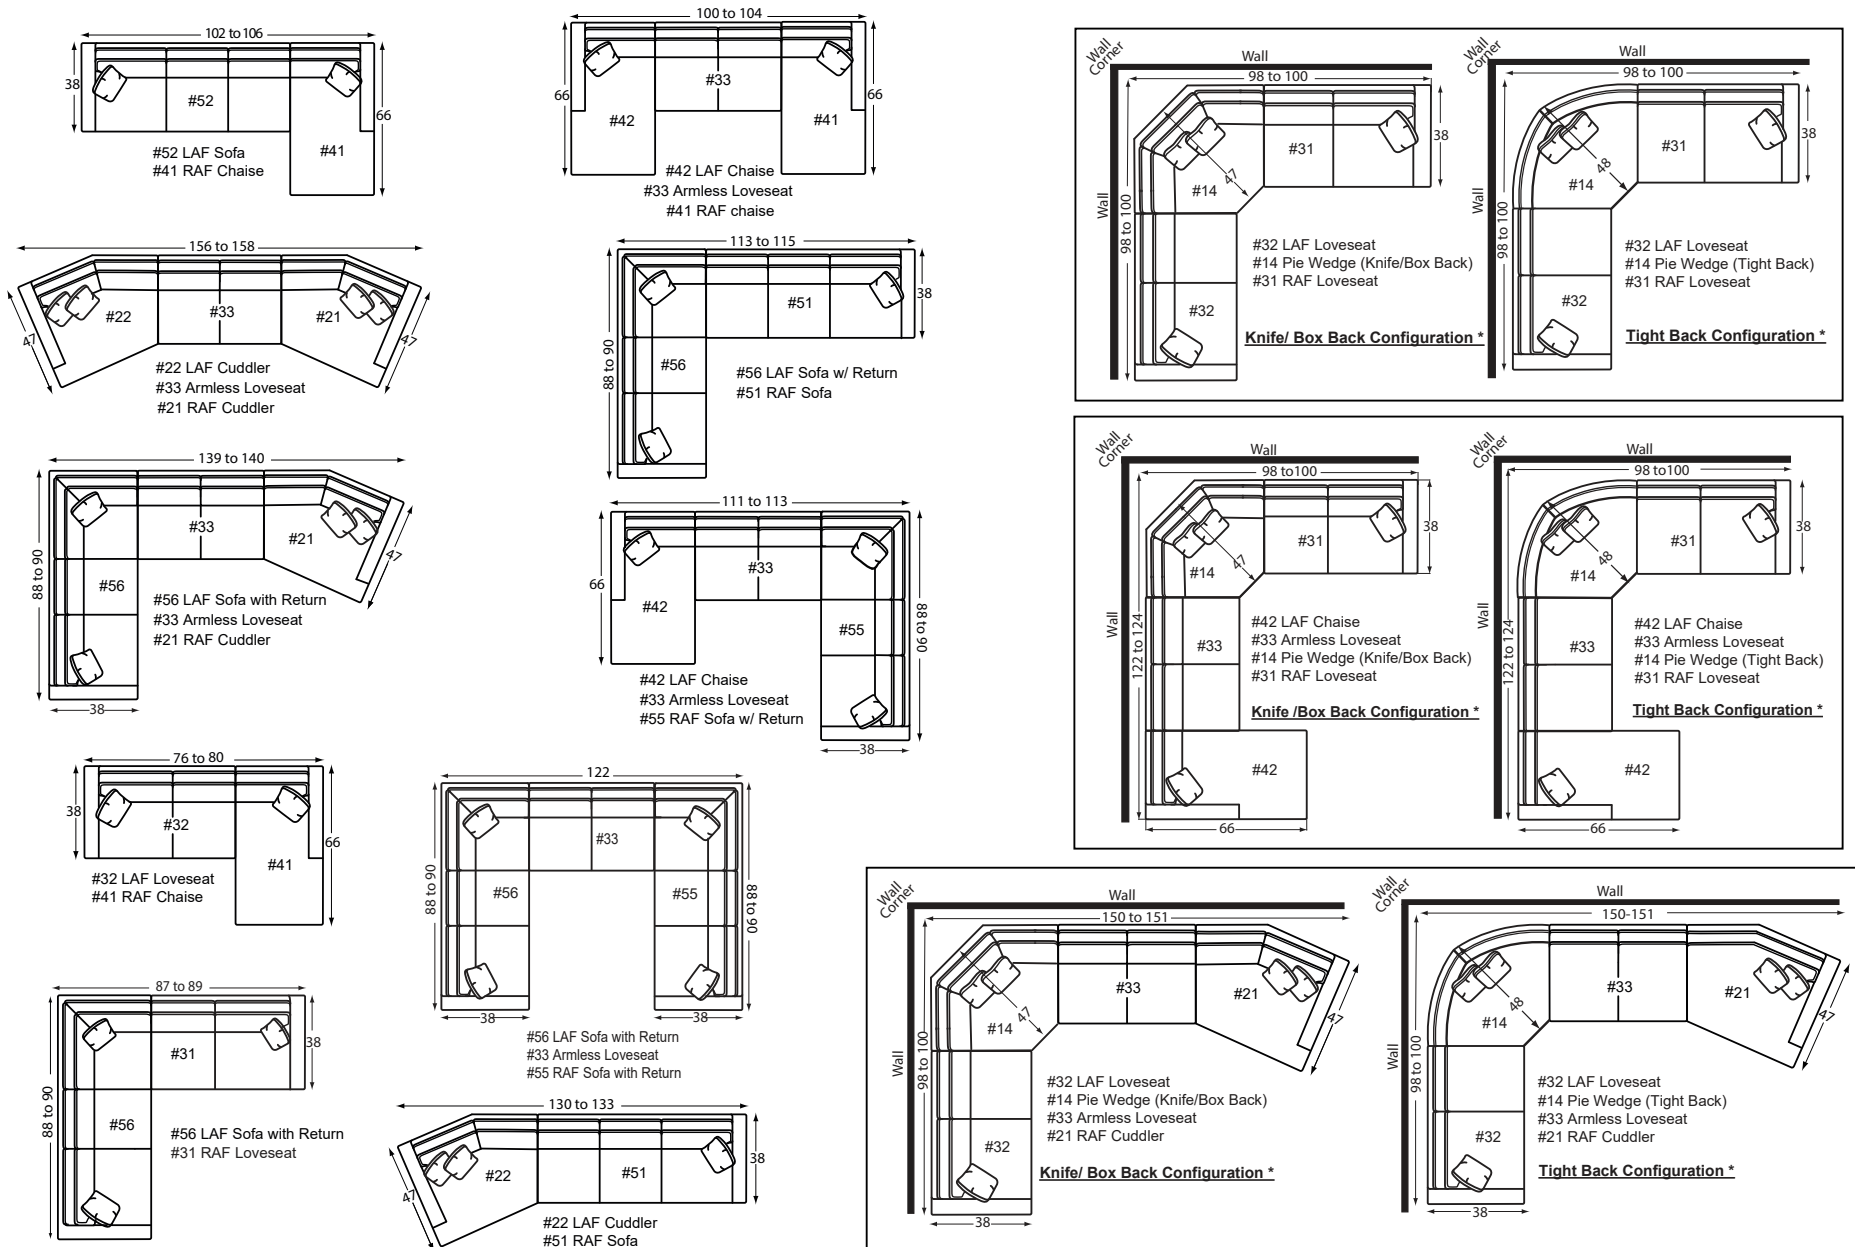

SAMPLE CONFIGURATIONS

* Our tight back pie wedge has a different shape and dimensions than the knife or box back pie wedge.