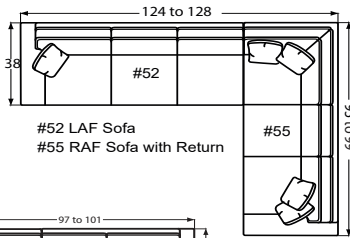

SAMPLE CONFIGURATIONS

(Applicable for both power & non-power pieces)