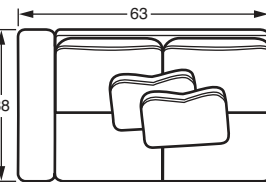

#32BD LAF LOVESEAT
63W x 38D x 38H