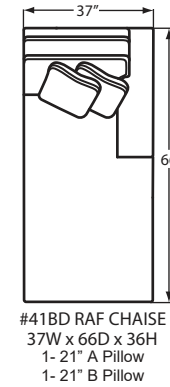

7839 SECTIONAL PIECES

SAMPLE CONFIGURATIONS