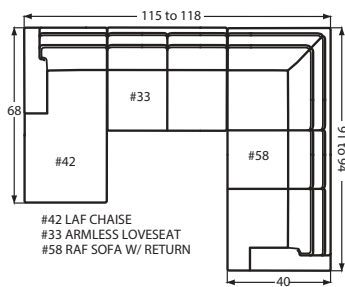

SAMPLE CONFIGURATIONS