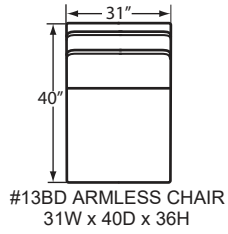

7839 SECTIONAL PIECES

SAMPLE CONFIGURATIONS