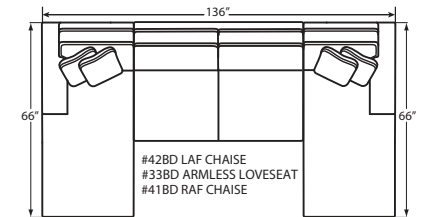

7839 SECTIONAL PIECES

SAMPLE CONFIGURATIONS