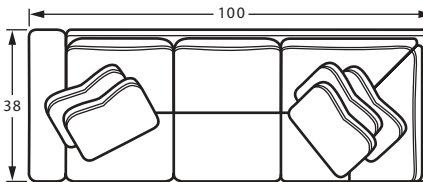

#56BD LAF SOFA w/ RETURN
100W x 38D x 38H