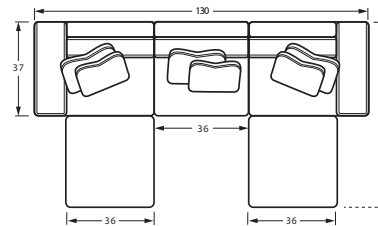

#19BD LAF CHAIR 1/2
47W x 37D x 35H
1- 22" A Pillow
1- 19" B Pillow

#18BD RAF CHAIR 1/2
47W x 37D x 35H
1- 22" A Pillow
1- 19" B Pillow

#34 CORNER WEDGE
37W x 37D x 35H
1- 22" A Pillow
1- Kidney Pillow

SAMPLE CONFIGURATIONS