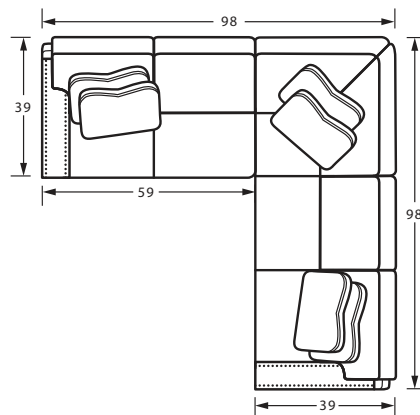

56BD LAF SOFA w/ RETURN
98W x 39D x 38H
2- 20" A Pillow
2- 20" B Pillow

55BD RAF SOFA w/ RETURN
98W x 39D x 38H
2- 20" A Pillow
2- 20" B Pillow

SAMPLE CONFIGURATIONS

#56BD LAF SOFA w/ RETURN
#31BD RAF LOVESEAT