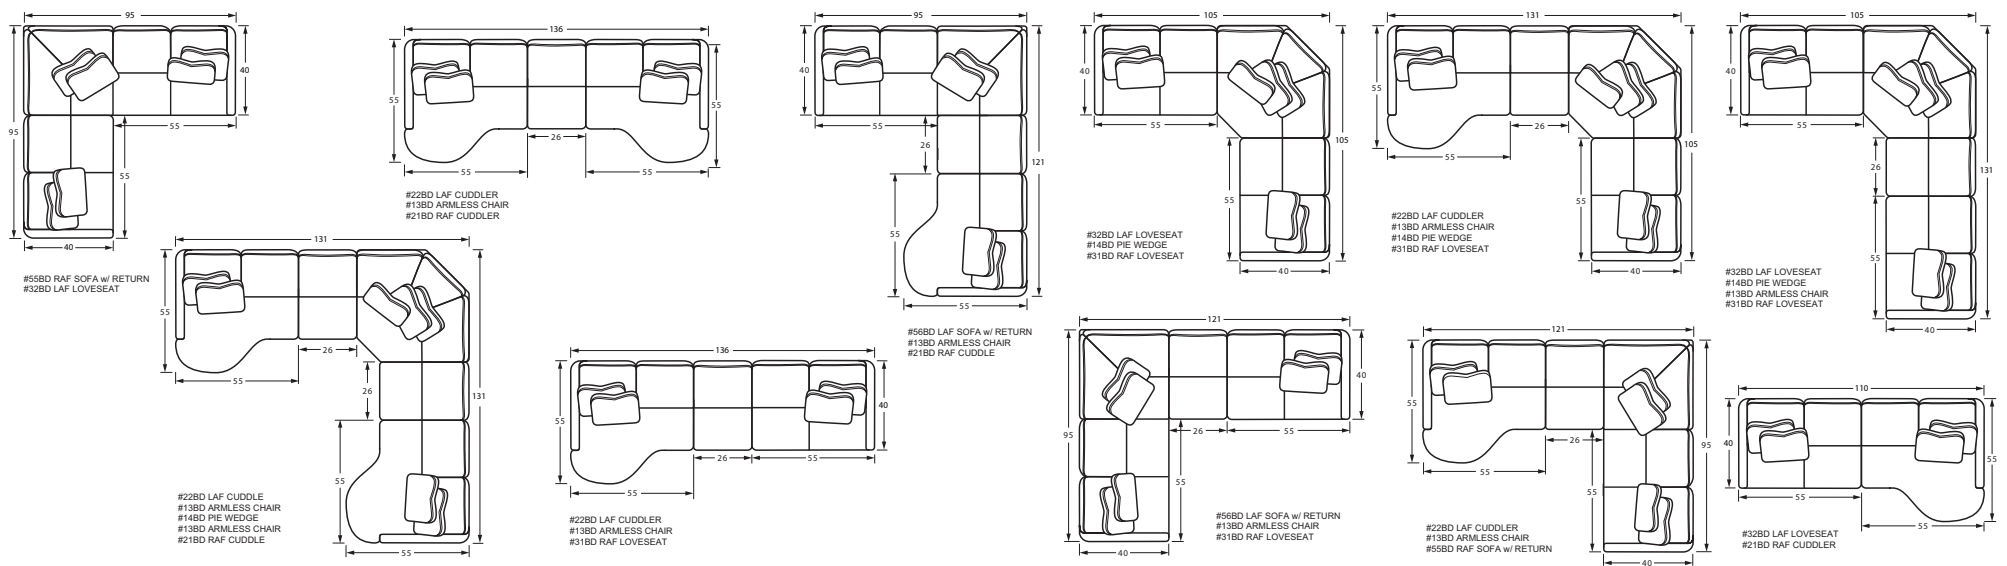

SAMPLE CONFIGURATIONS