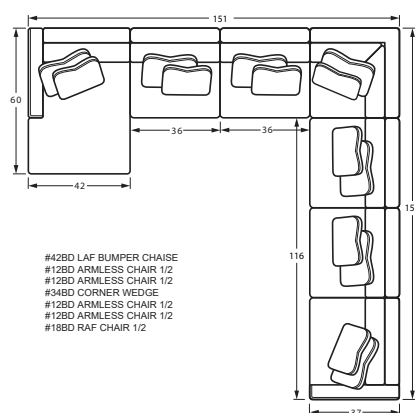

7352 SECTIONAL PIECES

SAMPLE CONFIGURATIONS