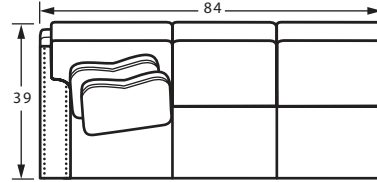

32BD LAF LOVESEAT
59W x 39D x 38H
1- 20" A Pillow
1- 20" B Pillow

31BD RAF LOVESEAT
59W x 39D x 38H
1- 20" A Pillow
1- 20" B Pillow

52BD LAF SOFA
84W x 39D x 38H
1- 20" A Pillow
1- 20" B Pillow

51BD RAF SOFA
84W x 39D x 38H
1- 20" A Pillow
1- 20" B Pillow