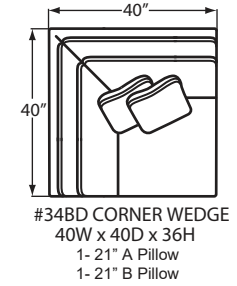

7839 SECTIONAL PIECES

SAMPLE CONFIGURATIONS