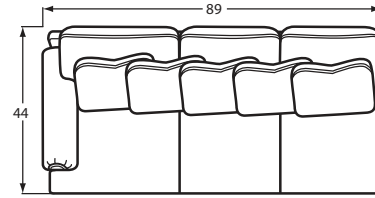

#52 LAF SOFA
89Wx44Dx40H
2- 22" A Pillow
3- 22" B Pillow