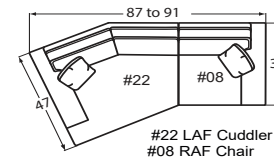

SAMPLE CONFIGURATIONS

(Applicable for both power & non-power pieces)