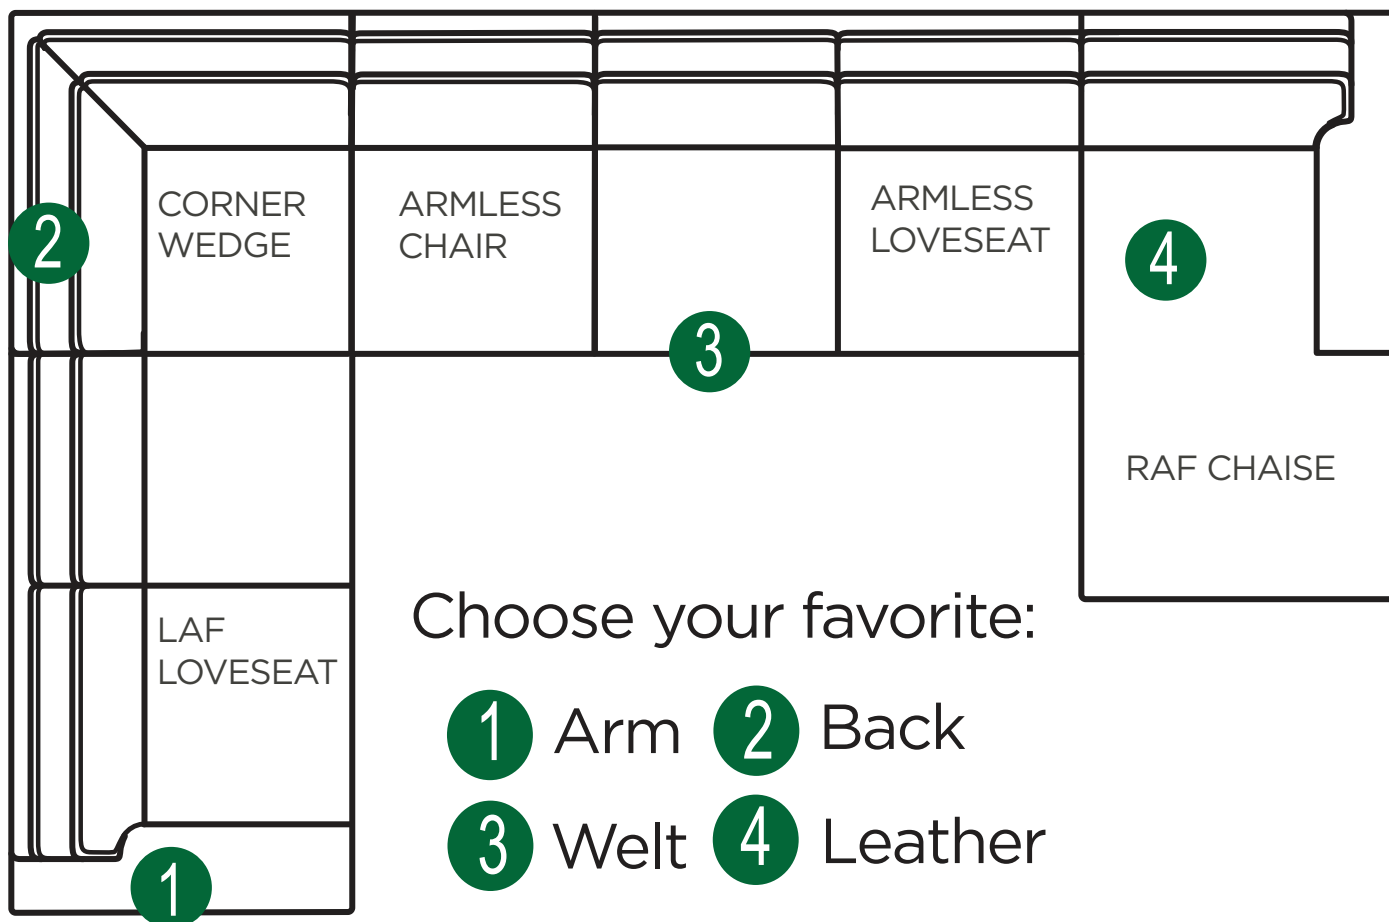

CUSTOM ORDER UPHOLSTERY COLLECTION

- 50 PREMIUM LEATHER CHOICES
- 100% TOP GRAIN LEATHER-
  NO VINYL OR SPLITS
- POCKETED COIL SEAT CUSHIONS