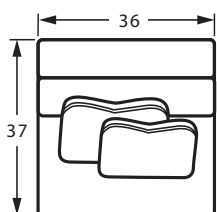

#12BD ARMLESS CHAIR 1/2
36W x 37D x 37H
1- 22" A Pillow
1- 19" B Pillow