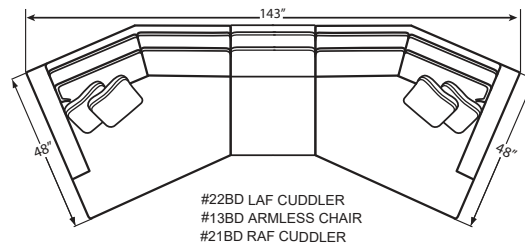

7839 SECTIONAL PIECES

SAMPLE CONFIGURATIONS