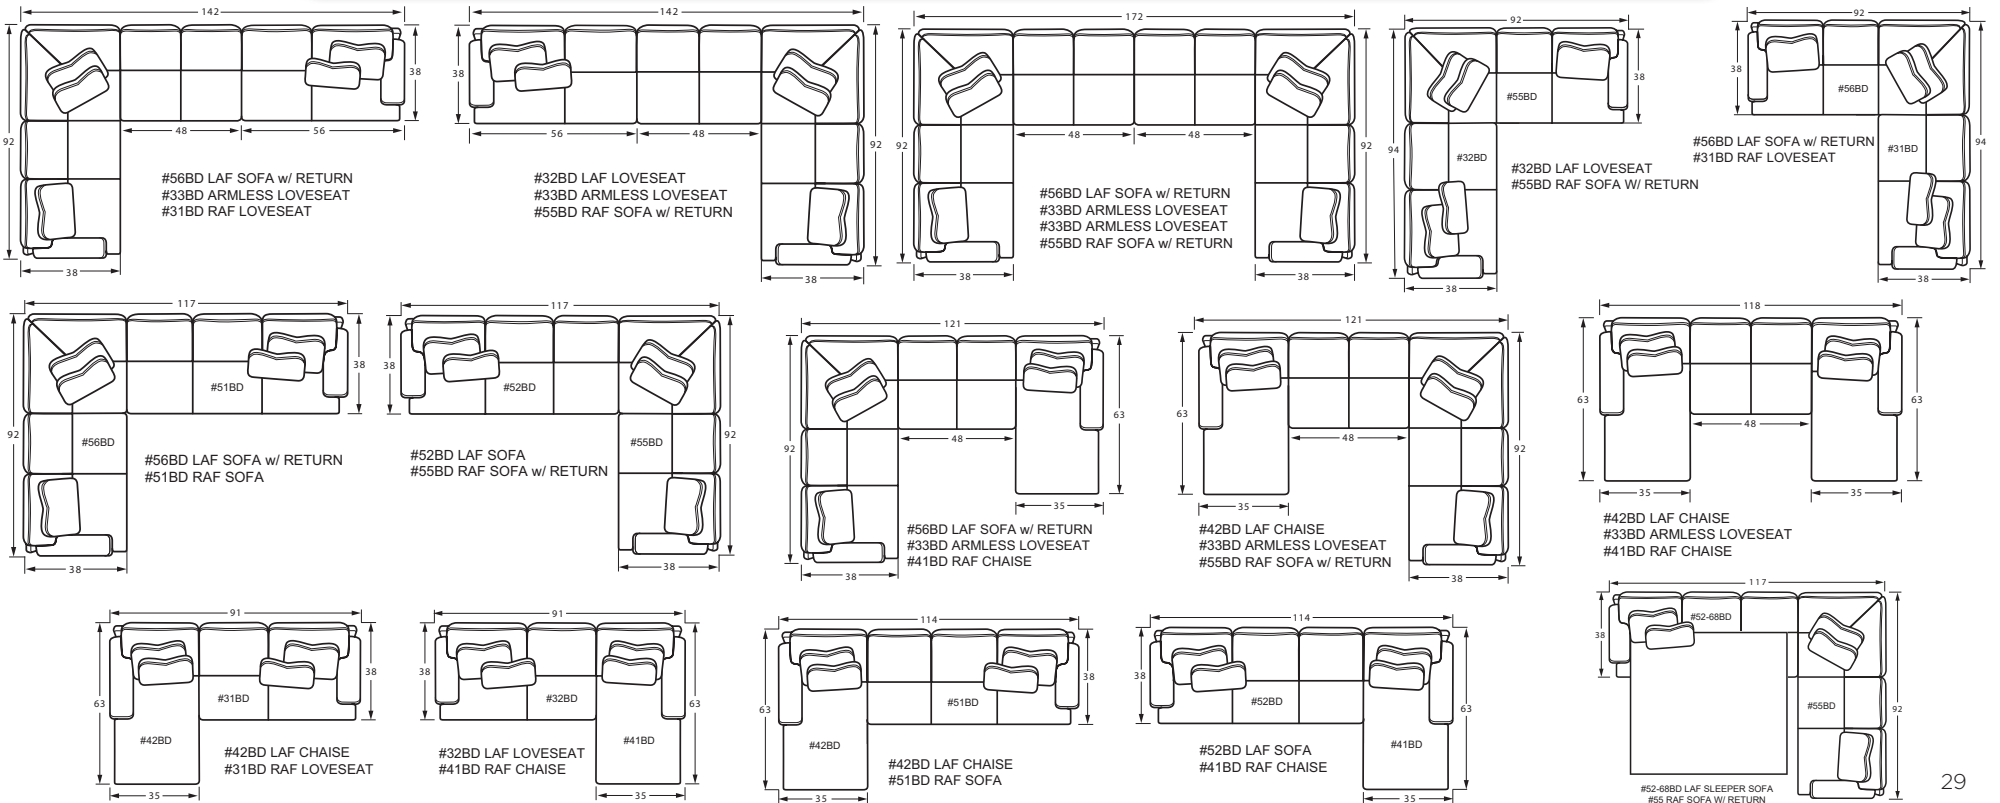

SAMPLE CONFIGURATIONS