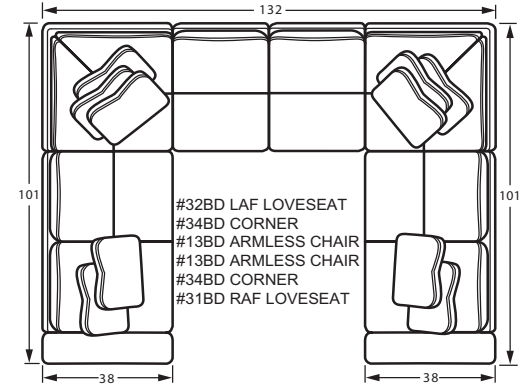

#32BD LAF LOVESEAT
#34BD CORNER
#13BD ARMLESS CHAIR
#34BD CORNER
#31BD RAF LOVESEAT