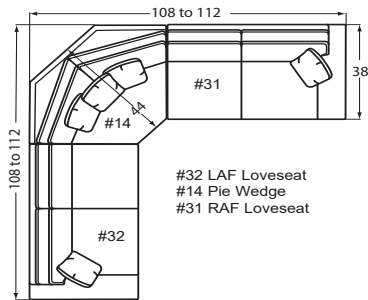

SAMPLE CONFIGURATIONS

(Applicable for both power & non-power pieces)