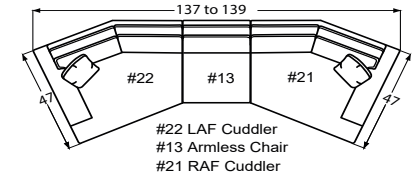

SAMPLE CONFIGURATIONS

(Applicable for both power & non-power pieces)