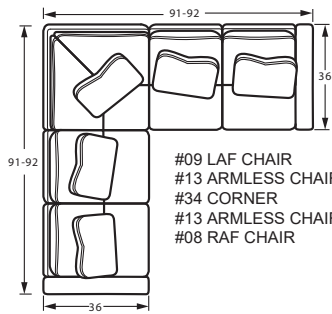

SAMPLE CONFIGURATIONS

#09 LAF CHAIR
#13 ARMLESS CHAIR
#34 CORNER
#13 ARMLESS CHAIR
#08 RAF CHAIR