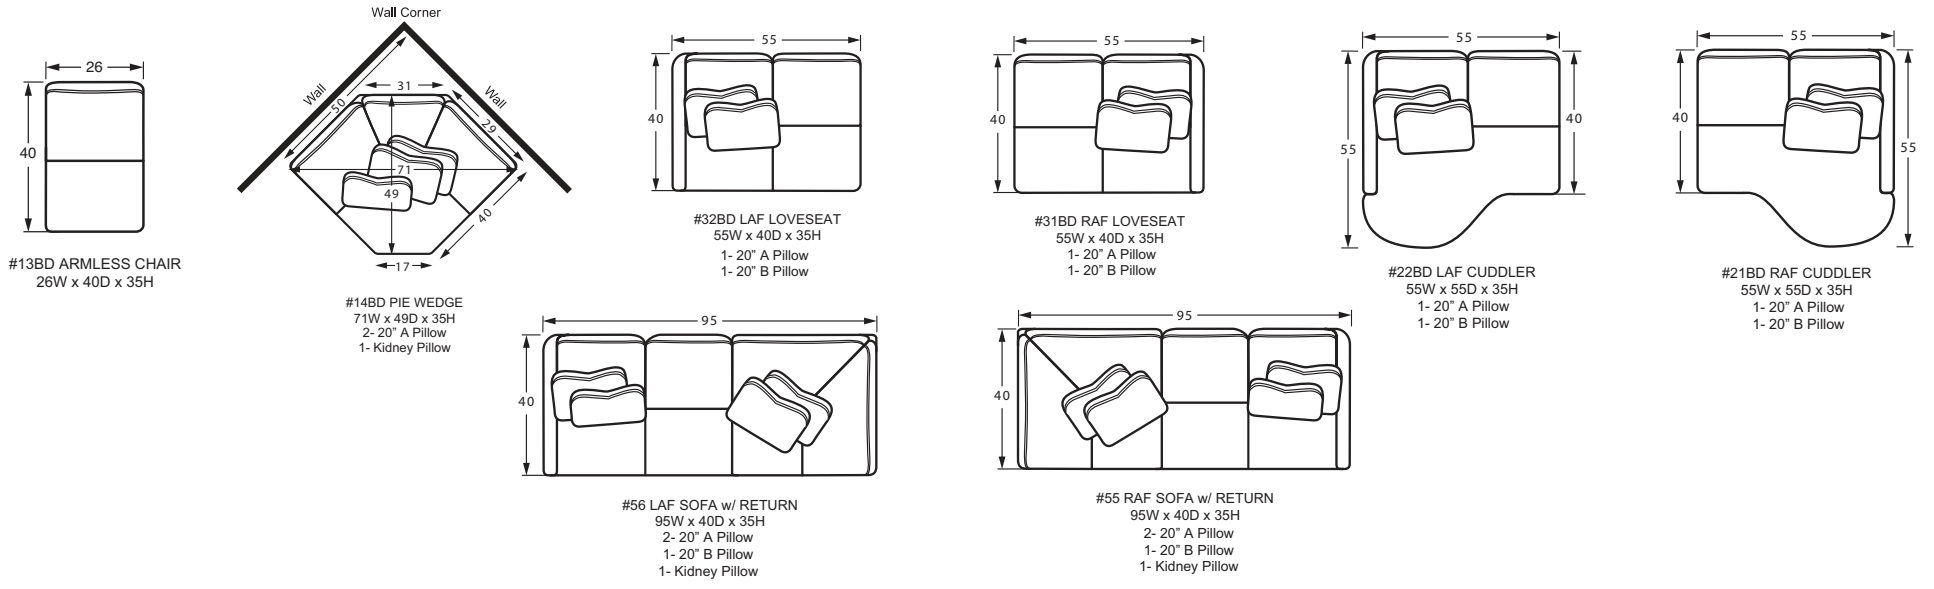

7168 SECTIONAL PIECES