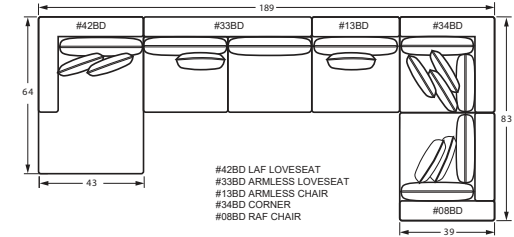

7127 SECTIONAL PIECES

SAMPLE CONFIGURATIONS