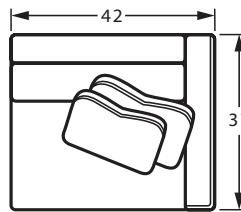

#18BD RAF CHAIR 1/2
42W x 37D x 37H
1- 22" A Pillow
1- 19" B Pillow