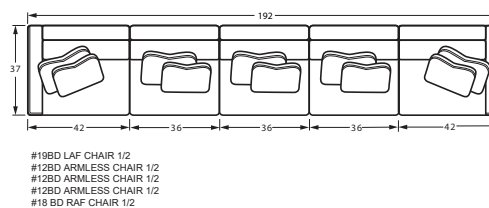

7352 SECTIONAL PIECES

SAMPLE CONFIGURATIONS