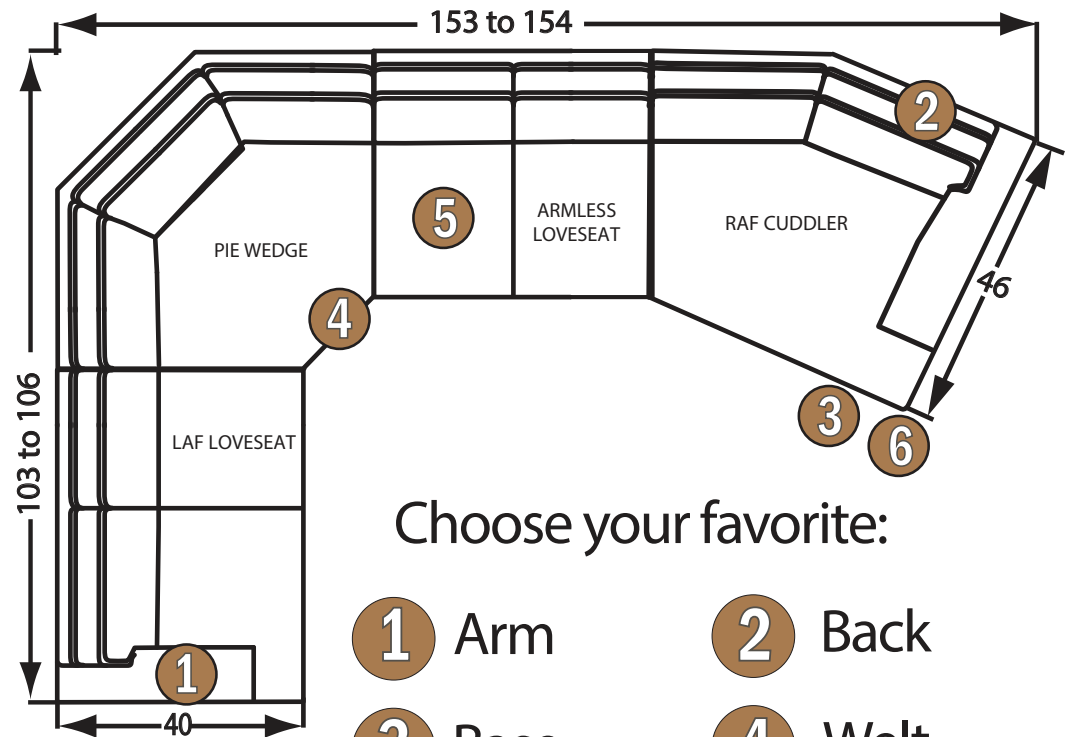

DESIGN Options

- 50 Premium Leathers
- 100% Top Grain
- No Vinyl or Splits
- Pocketed Coil Cushion
- Made in America

Choose your favorite:

1 Arm	2 Back
3 Base	4 Welt
5 Leather	6 Finish