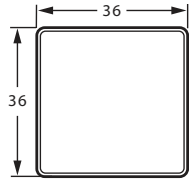

7348 SECTIONAL PIECES

#01BD OTTOMAN
36W x 36D x 18H