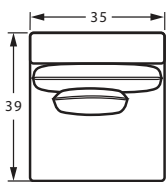

#13BD ARMLESS CHAIR
35W x 39D x 35H
1- 20" A Pillow