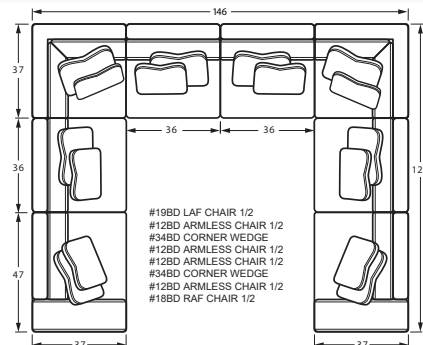

#19BD LAF CHAIR 1/2
47W x 37D x 35H
1- 22" A Pillow
1- 19" B Pillow

#18BD RAF CHAIR 1/2
47W x 37D x 35H
1- 22" A Pillow
1- 19" B Pillow

#34 CORNER WEDGE
37W x 37D x 35H
1- 22" A Pillow
1- Kidney Pillow

SAMPLE CONFIGURATIONS