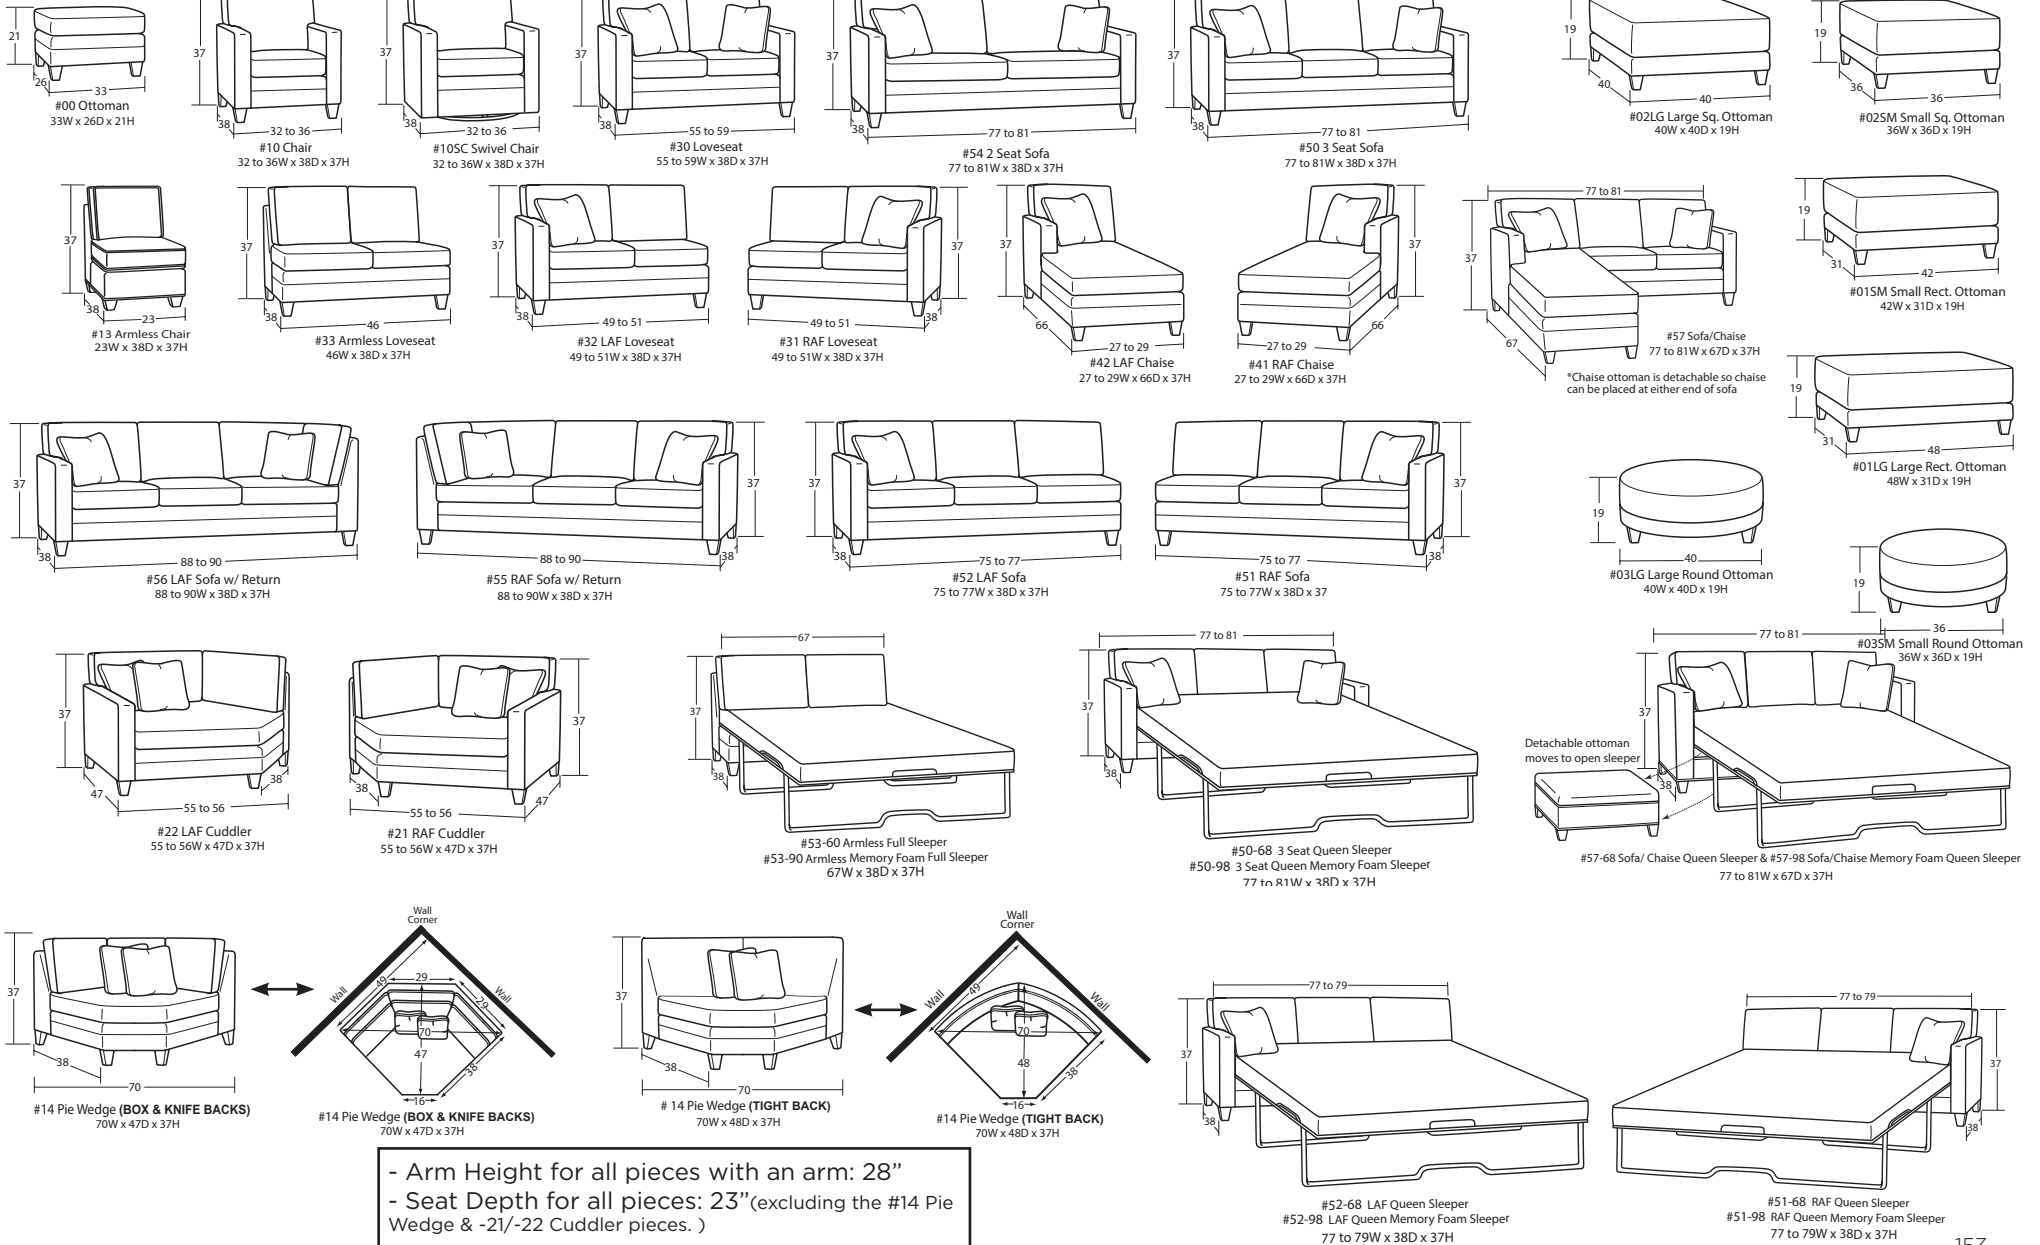

- Arm Height for all pieces with an arm: 28"
- Seat Depth for all pieces: 23" (excluding the #14 Pie Wedge & -21/-22 Cuddler pieces.)