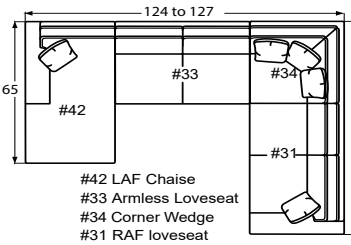

SAMPLE CONFIGURATIONS

(Applicable for both power & non-power pieces)