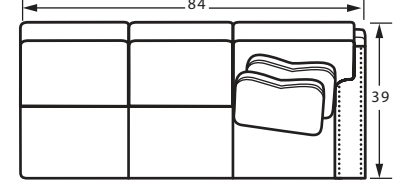

32BD LAF LOVESEAT
59W x 39D x 38H
1- 20" A Pillow
1- 20" B Pillow

31BD RAF LOVESEAT
59W x 39D x 38H
1- 20" A Pillow
1- 20" B Pillow

52BD LAF SOFA
84W x 39D x 38H
1- 20" A Pillow
1- 20" B Pillow

51BD RAF SOFA
84W x 39D x 38H
1- 20" A Pillow
1- 20" B Pillow