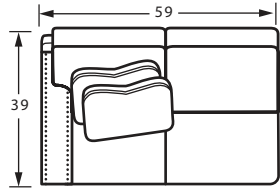

7232 SECTIONAL PIECES

32BD LAF LOVESEAT
59W x 39D x 38H
1- 20" A Pillow
1- 20" B Pillow