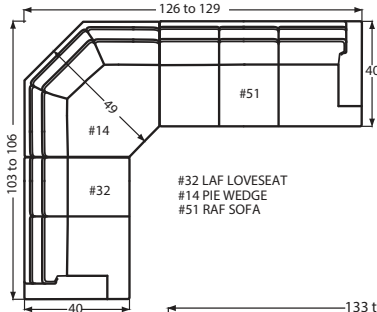

SAMPLE CONFIGURATIONS