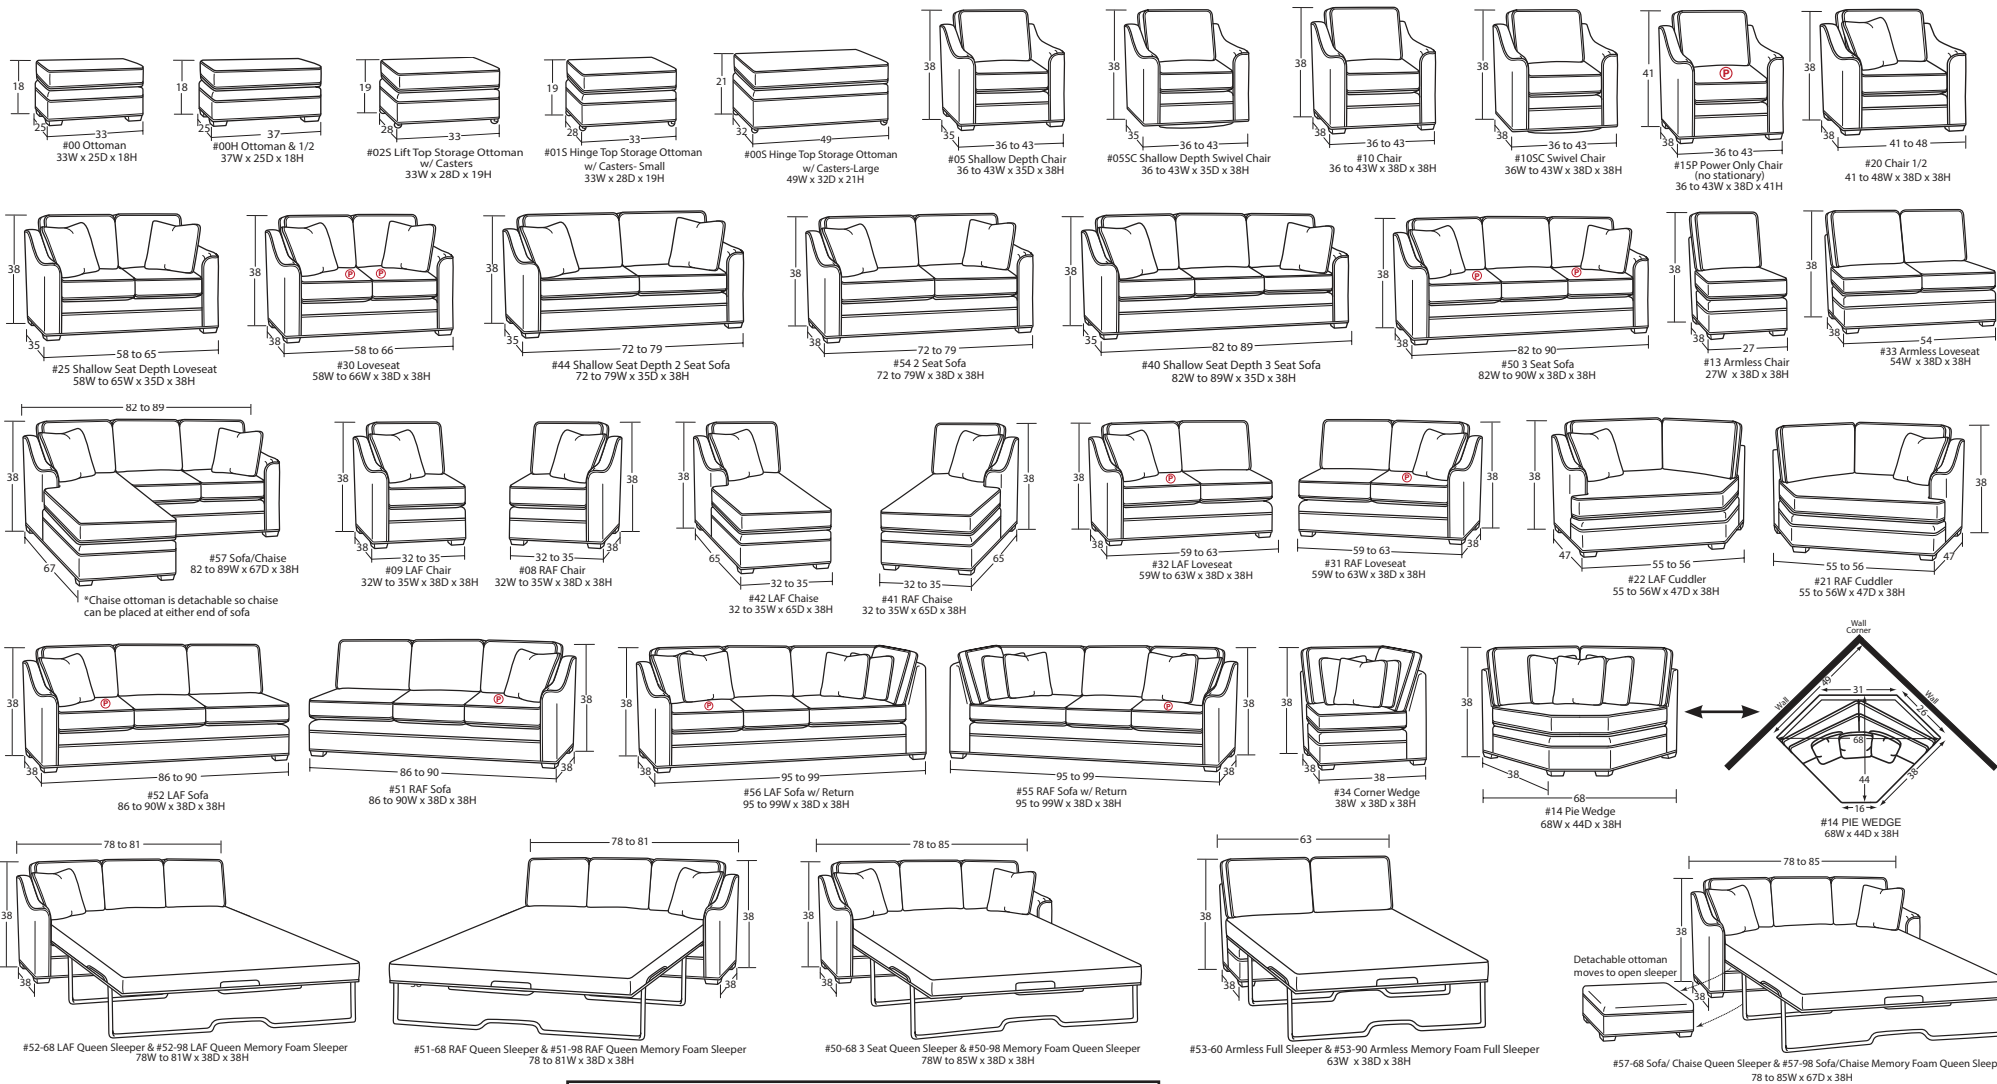

DESIGNING A ROOM FULL OF FURNITURE HAS NEVER BEEN SO EASY! 40 PIECES TO CHOOSE FROM—ENDLESS POSSIBILITIES!

- Arm Height for all pieces with an arm: 25"
- Seat Depth for all pieces: 24" (excluding the #14 Pie Wedge & -21/-22 Cuddler pieces.)
- You may substitute LuxDown pillows for the standard Comfort soft pillows for a small upcharge on any style. LuxDown pillows are 90% down and feathers, and 10% fiber and have a luxurious, heavier weight.

1. **P** - Indicates that this piece is also available with a power motion recliner on the seat next to the arm.
2. Sofa & Loveseat have two recliners, one next to each arm. All others have one.
   - To order this piece with the power option simply add a P to the end of the style number.
   - Power pieces require a 3" wall clearance.