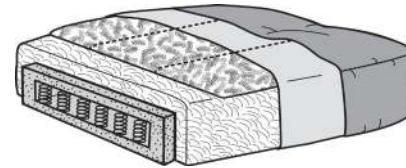

BLEND DOWN CLOUD CUSHION (BD)

25% more feathers and fiber than our standard Blend Down cushion. 2.0 High density Preserve High Resilient foam, capped on top and bottom with a 50/50 blend of fiber (50%) and feathers/ down (50%) and encased in a 100% cotton, hypoallergenic down proof ticking.

LEATHER CUSHIONS

COIL CUSHION

2.0 density high resiliency foam core with 50-60 pocketed micro-coils all encased in a cotton down proof sewn ticking (DPT).

Standard in:

Design Options L9

Design Options LC9

SPRING DOWN CUSHION (BD)