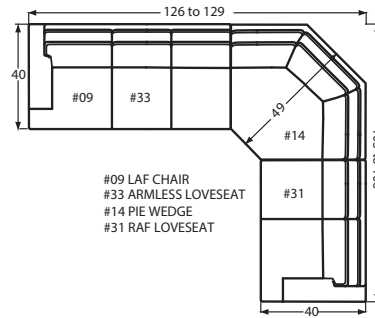

SAMPLE CONFIGURATIONS