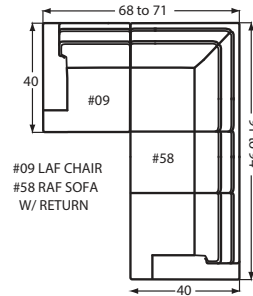

SAMPLE CONFIGURATIONS