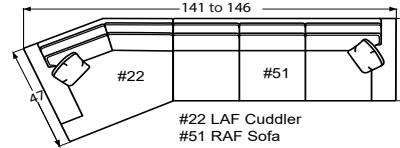

SAMPLE CONFIGURATIONS

(Applicable for both power & non-power pieces)