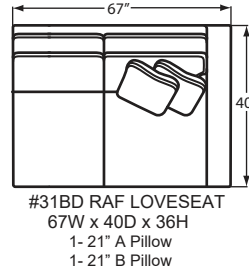

7839 SECTIONAL PIECES

SAMPLE CONFIGURATIONS