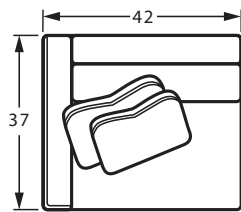

#19BD LAF CHAIR 1/2
42W x 37D x 37H
1- 22" A Pillow
1- 19" B Pillow