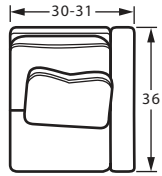

7370/80/90 SECTIONAL PIECES

#08 RAF CHAIR
30-31W x 36D x 36H