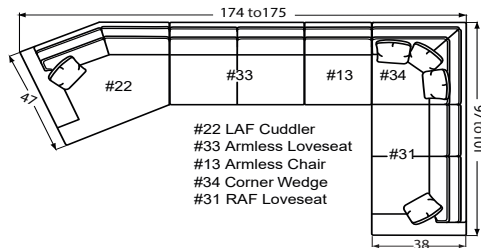

SAMPLE CONFIGURATIONS

(Applicable for both power & non-power pieces)