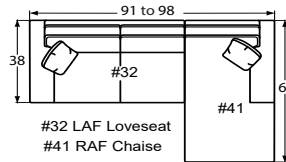

SAMPLE CONFIGURATIONS

(Applicable for both power & non-power pieces)