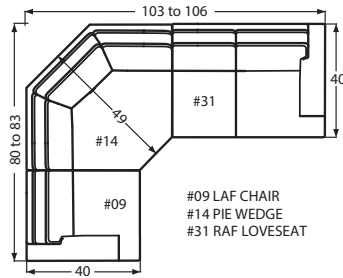

SAMPLE CONFIGURATIONS