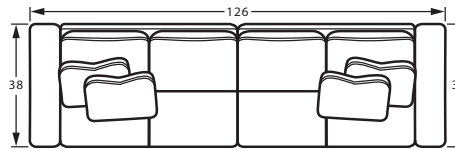

#32BD LAF LOVESEAT
#31BD RAF LOVESEAT