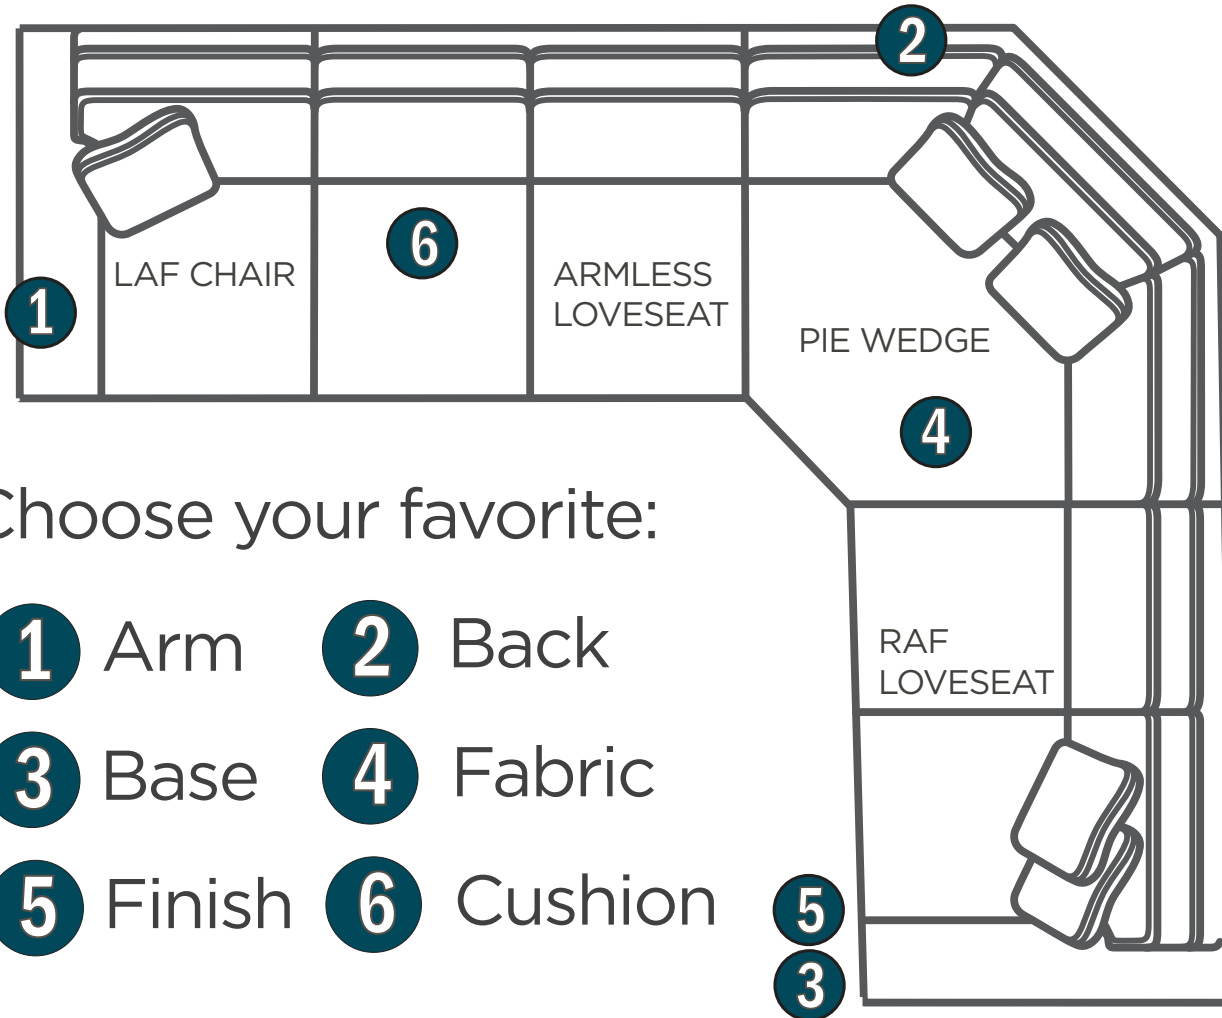

Choose your favorite:

- **1** Arm   **2** Back
- **3** Base   **4** Fabric
- **5** Finish   **6** Cushion