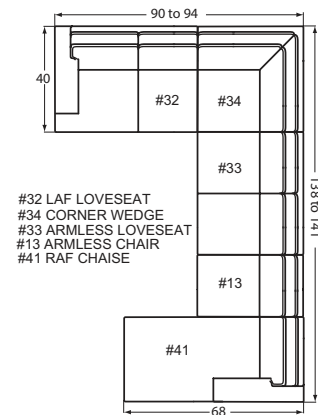

SAMPLE CONFIGURATIONS