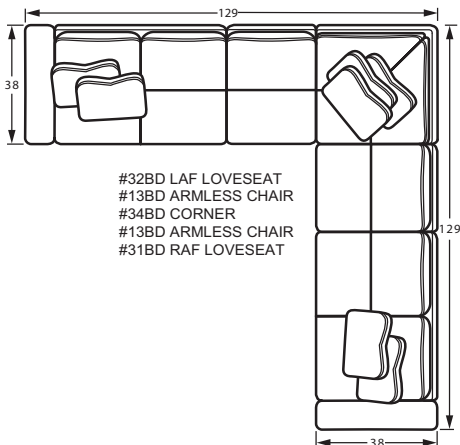

#32BD LAF LOVESEAT
#13BD ARMLESS CHAIR
#34BD CORNER
#13BD ARMLESS CHAIR
#31BD RAF LOVESEAT