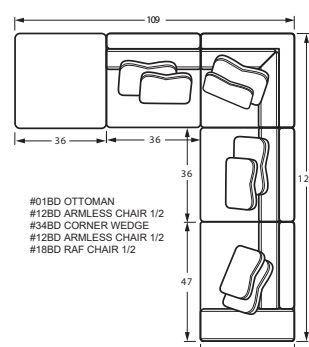

#19BD LAF CHAIR 1/2
47W x 37D x 35H
1- 22" A Pillow
1- 19" B Pillow

#18BD RAF CHAIR 1/2
47W x 37D x 35H
1- 22" A Pillow
1- 19" B Pillow

#34 CORNER WEDGE
37W x 37D x 35H
1- 22" A Pillow
1- Kidney Pillow

SAMPLE CONFIGURATIONS