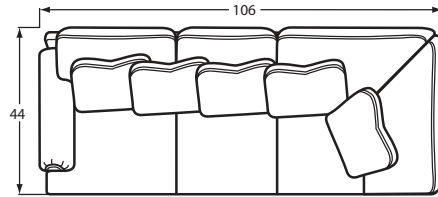

#56 LAF SOFA with RETURN
106Wx44Dx40H
3- 22" A Pillow
2- 22" B Pillow