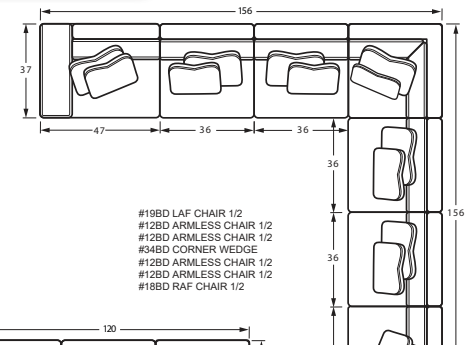

#19BD LAF CHAIR 1/2
47W x 37D x 35H
1- 22" A Pillow
1- 19" B Pillow

#18BD RAF CHAIR 1/2
47W x 37D x 35H
1- 22" A Pillow
1- 19" B Pillow

#34 CORNER WEDGE
37W x 37D x 35H
1- 22" A Pillow
1- Kidney Pillow

SAMPLE CONFIGURATIONS