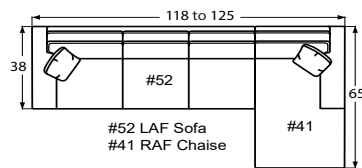

SAMPLE CONFIGURATIONS

(Applicable for both power & non-power pieces)