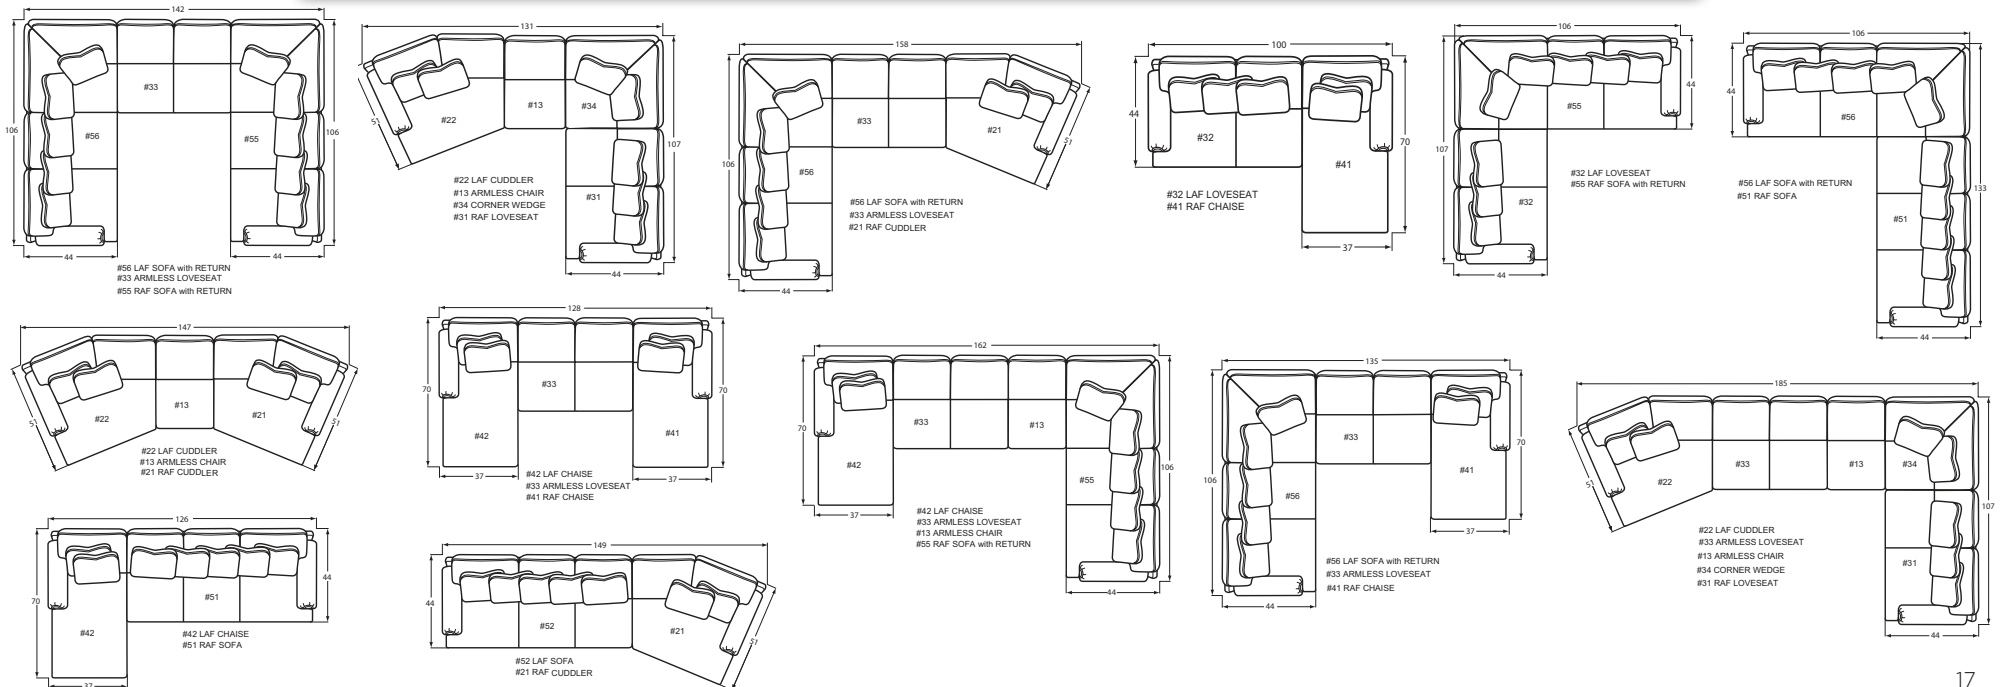

SAMPLE CONFIGURATIONS